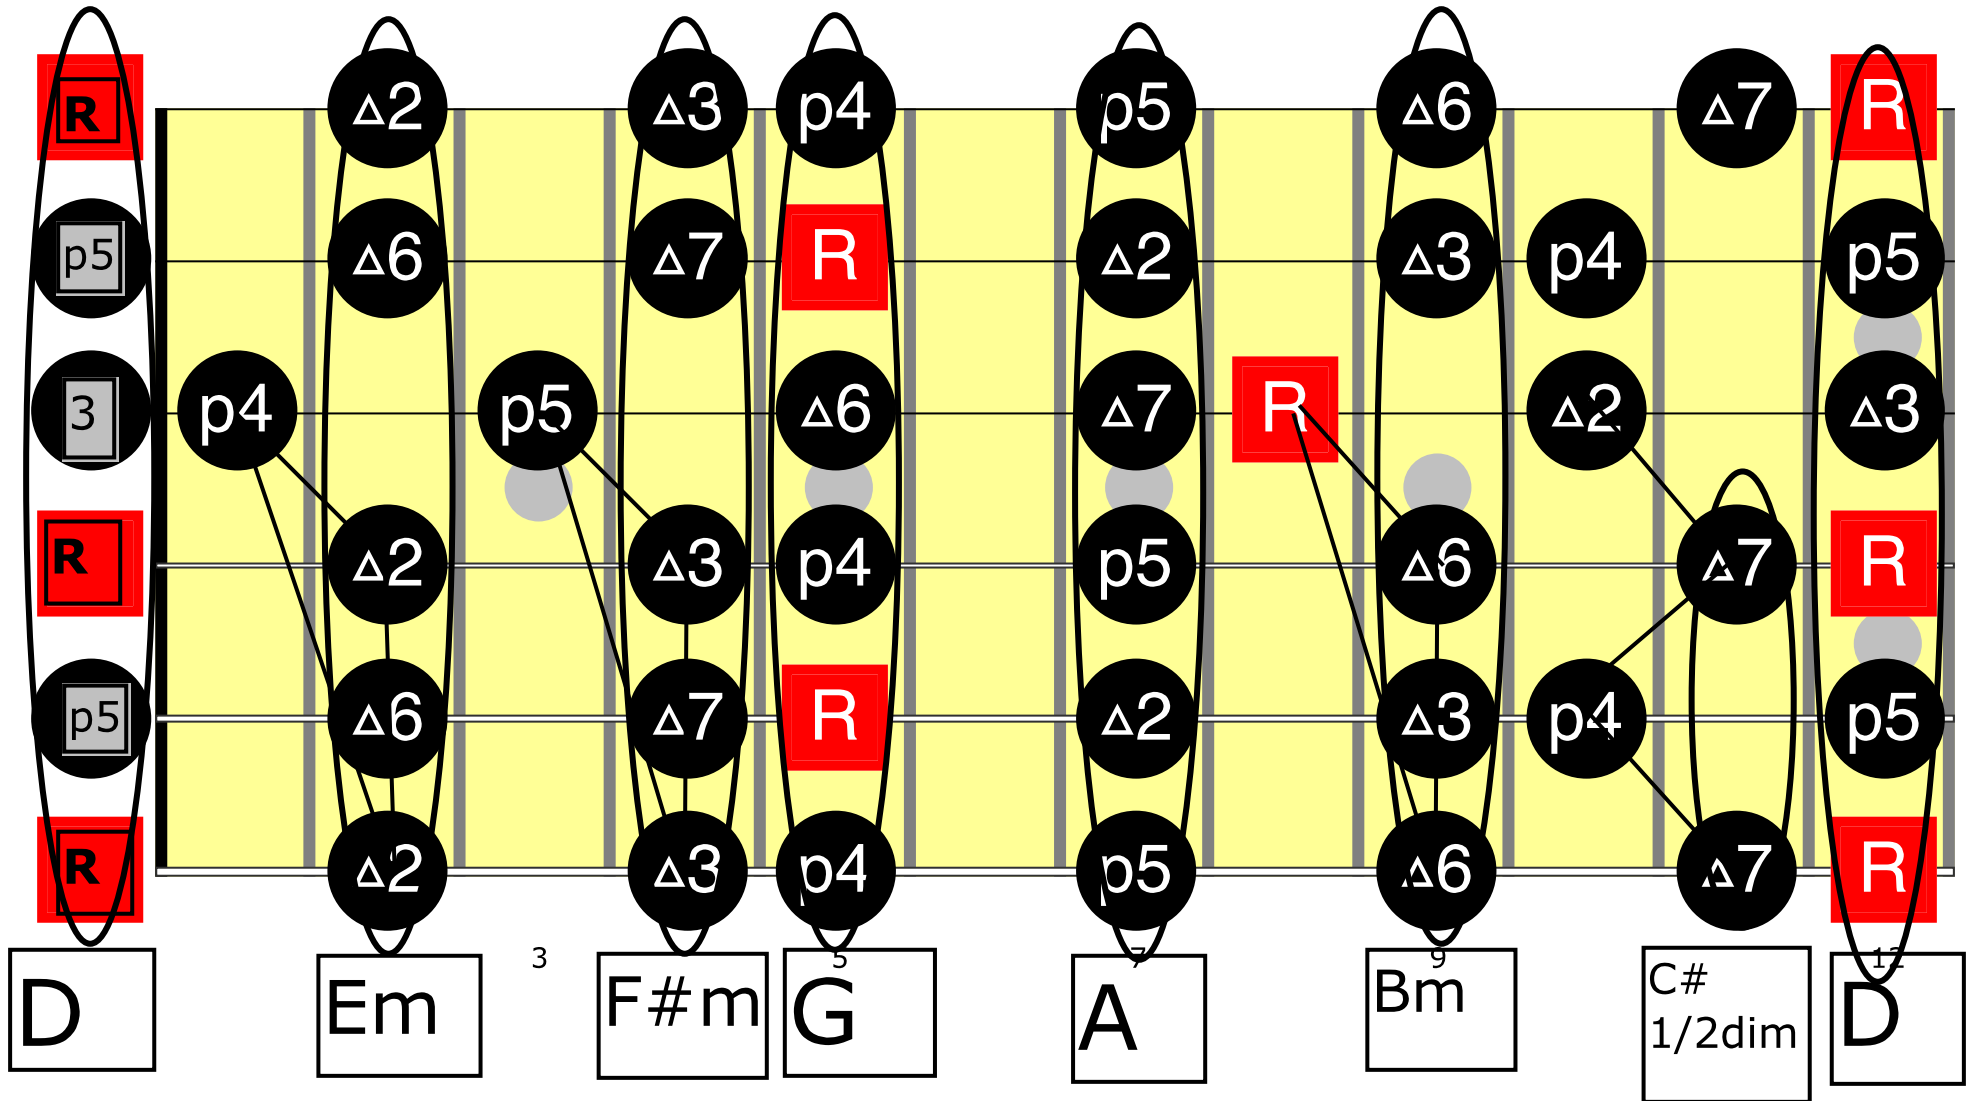

# Open D major fretboard Map -showing intervals-

Pay particular attention to the 3rd string! Straight line for major chords but diagonal for minor, in relation to the root (D strings).

# Open D major fretboard Map -showing notes-

Pay particular attention to the 3rd string! Straight line for major chords but diagonal for minor, in relation to the root (D strings).