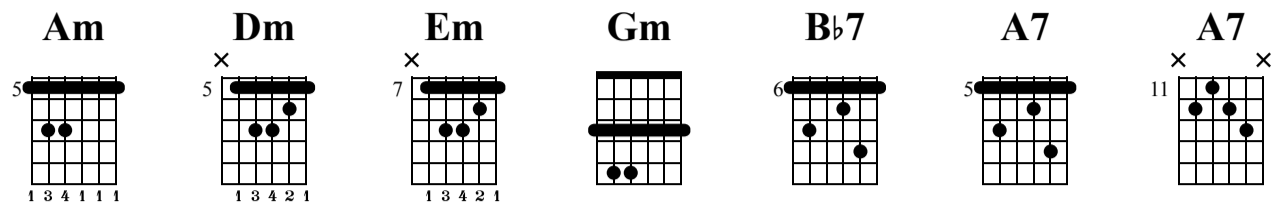

Blues menor

clasesguitarraonline.com

♩ = 110

Blues menor (con tónica en sexta cuerda)

Am

Measures 1-4: Am chord progression. Treble clef, 4/4 time. TAB shows fretting on strings 5, 7, 7, 7, 5, 7.

Dm Am

Measures 5-8: Dm and Am chord progression. Treble clef. TAB shows fretting on strings 5, 7, 7, 7, 5, 7.

Em Dm Am

Measures 9-12: Em, Dm, and Am chord progression. Treble clef. TAB shows fretting on strings 7, 9, 9, 9, 7, 9, 5, 7.

Blues menor en D (con tónica en quinta cuerda)

Dm

Measures 13-16: Dm chord progression. Treble clef. TAB shows fretting on strings 5, 7, 7, 7, 5, 7.

Gm Dm

Measures 17-20: Gm and Dm chord progression. Treble clef. TAB shows fretting on strings 3, 5, 5, 3, 5, 3, 3, 3, 5, 3, 5, 7, 5, 5, 3, 4, 5, 7, 5, 5, 3, 5.

21 **Bb7** 22 **A7** 23 **Dm** 24 **A7**

T
A
B