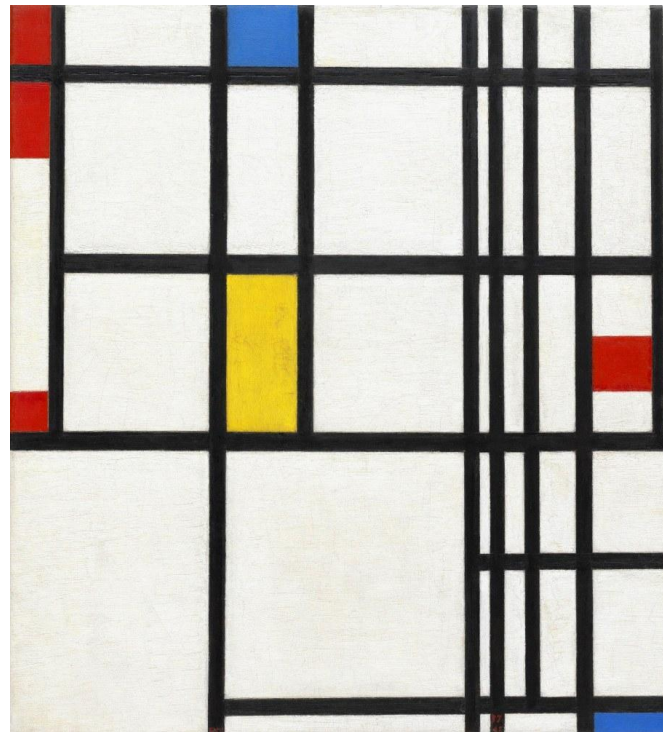

CREATIVE COLLAGE; GEOMETRIC ABSTRACTION

IMAGE REFERENCES

PIET MONDRAIN, COMPOSITION, 1921

PIET MONDRIAN, COMPOSITION IN RED, BLUE,
AND YELLOW, 1967

SOL LEWITT, COLOR BANDS, 2000

KANDINSKY, COMPOSITION 8, 1923

JOSEF ALBERS < SP 1967

JOSEF ALBERS, VARIANTS PAINTINGS, 1957-1970