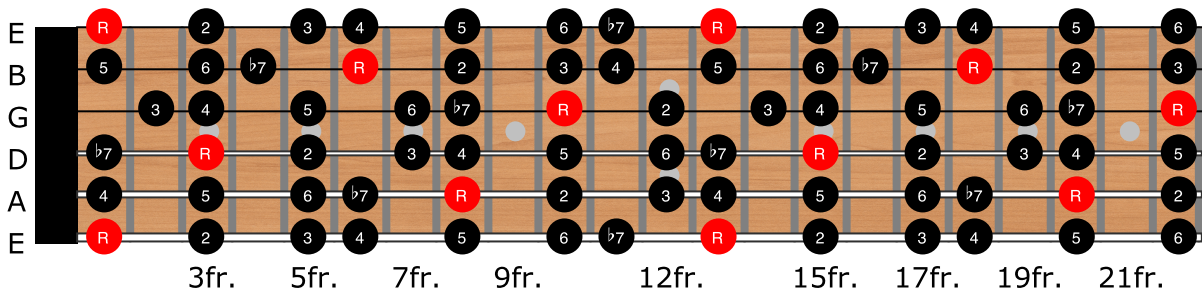

Scale Choices For The iv Chord (Key Of C)

C Minor Pentatonic

C Blues Scale

F Major Pentatonic

F Mixolydian

F 'Blues' Mixolydian - with passing minor third