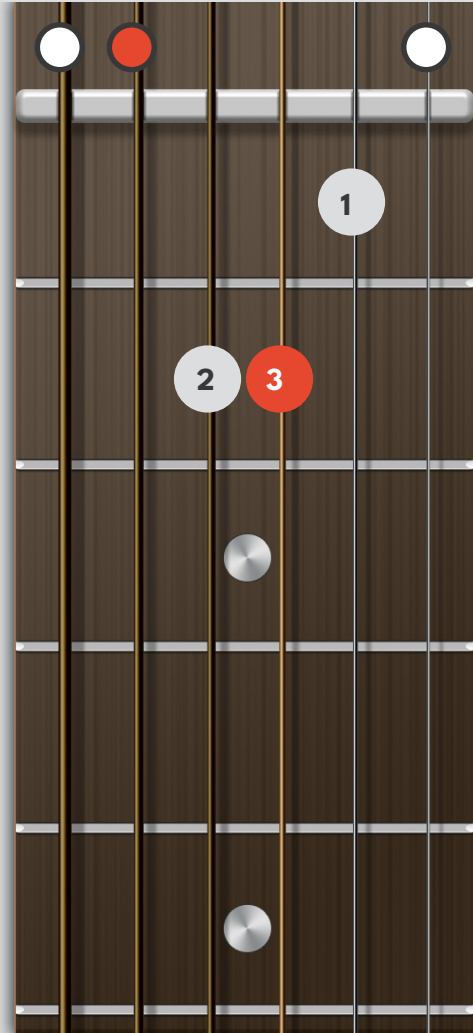

E Minor Chord

Em

To play this chord

- Second finger: 2nd fret of the A (5th) string
- Third finger: 2nd fret of the D (4th) string
- Strum 6 strings down from the E (6th) string

A Minor Chord

Am

To play this chord

- First finger: 1st fret of the B (2th) string
- Second finger: 2nd fret of the D (4th) string
- Third finger: 2nd fret of the G (3rd) string
- Strum 5 strings down from the A (5th) string