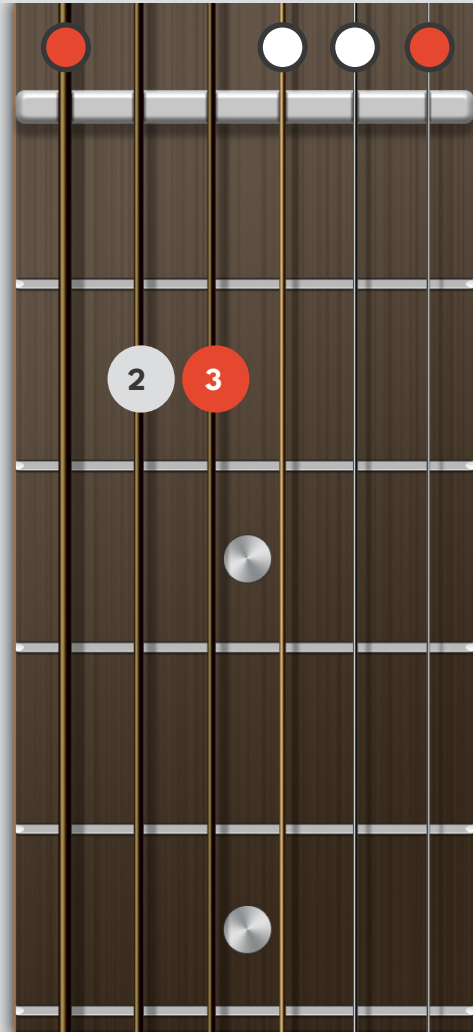

E Minor Chord

Em

To play this chord

- Second finger: 2nd fret of the A (5th) string
- Third finger: 2nd fret of the D (4th) string
- Strum 6 strings down from the E (6th) string

A Minor Chord

Am

To play this chord

- First finger: 1st fret of the B (2th) string
- Second finger: 2nd fret of the D (4th) string
- Third finger: 2nd fret of the G (3rd) string
- Strum 5 strings down from the A (5th) string