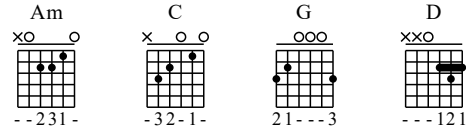

FMF#32 Right Hand Percussion Tricks

Moderate ♩ = 108

Am C G D

1

let ring ----- 1

T
A
B

♩ = 93

Am C G D

6

let ring 1 let ring -- 1 let ring ----- 1 let ring -- 1 let ring ----- 1 let ring -- 1 let ring ----- 1 let ring -- 1 let ring

T
A
B