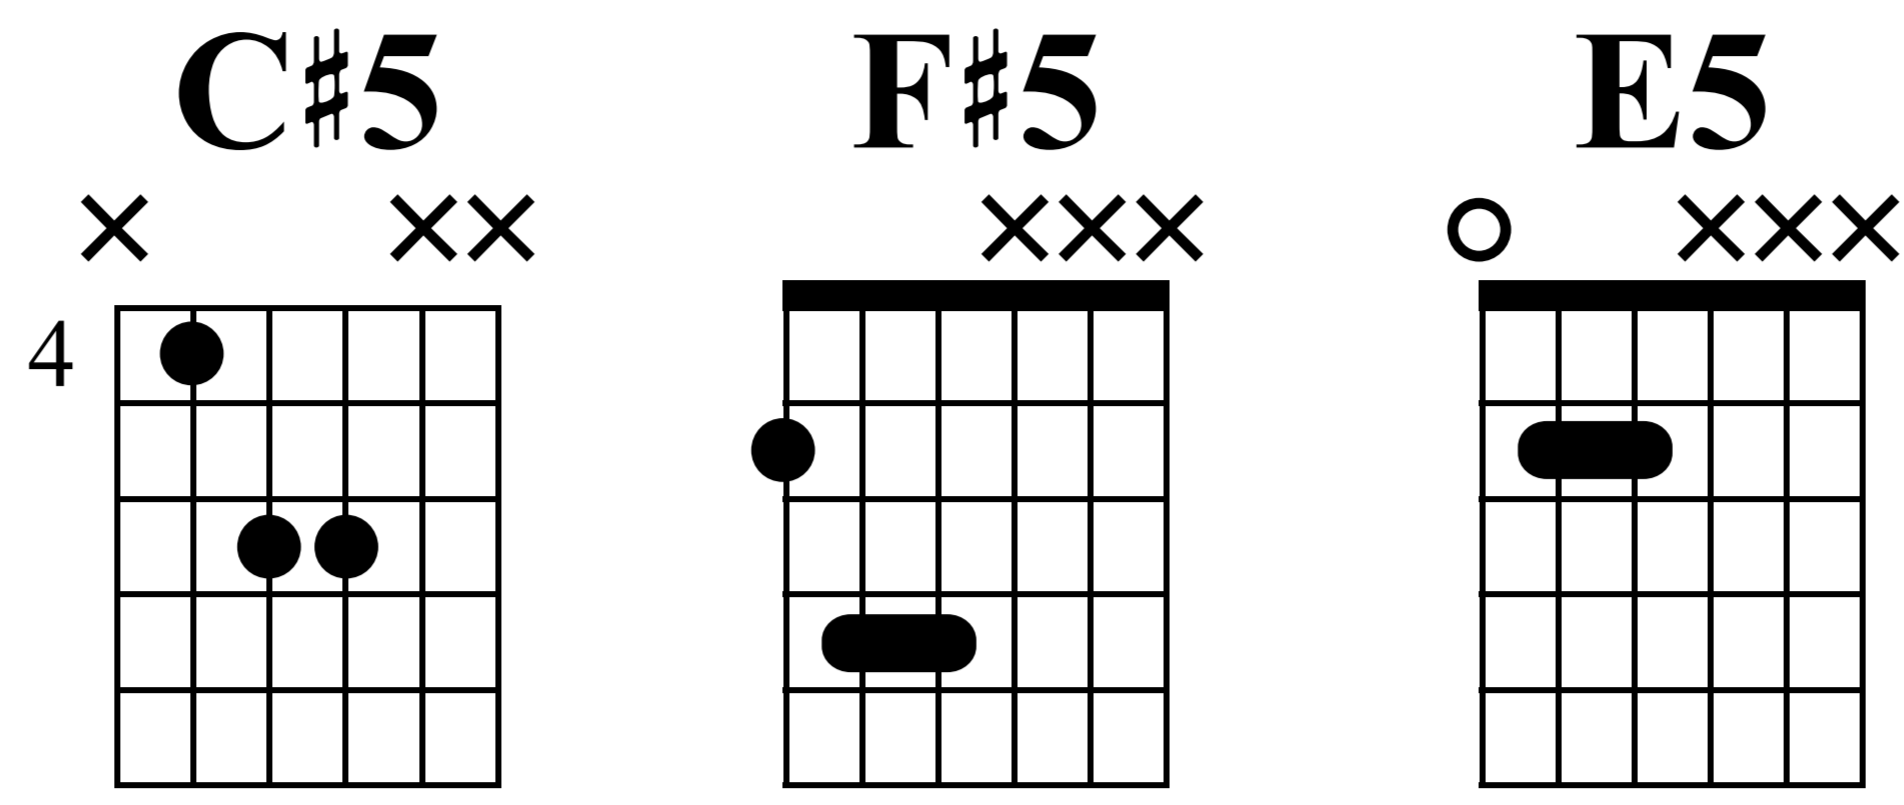

Led Zeppelin Style Riff

C#5 **C#5**

1 *sl.* 2 *sl.*

TAB: 2-4 6-6-6 4-4-4 2-4 6-6-6 4-4-4

C#5 **F#5** **E5**

3 *sl.* 4 H

TAB: 2-4 6-6-6 4-4-4 0-2 4-4-4 4-4-4 2-2-0

5 6

TAB: (2)(2)(0) 0-2-4-2 4-2-4