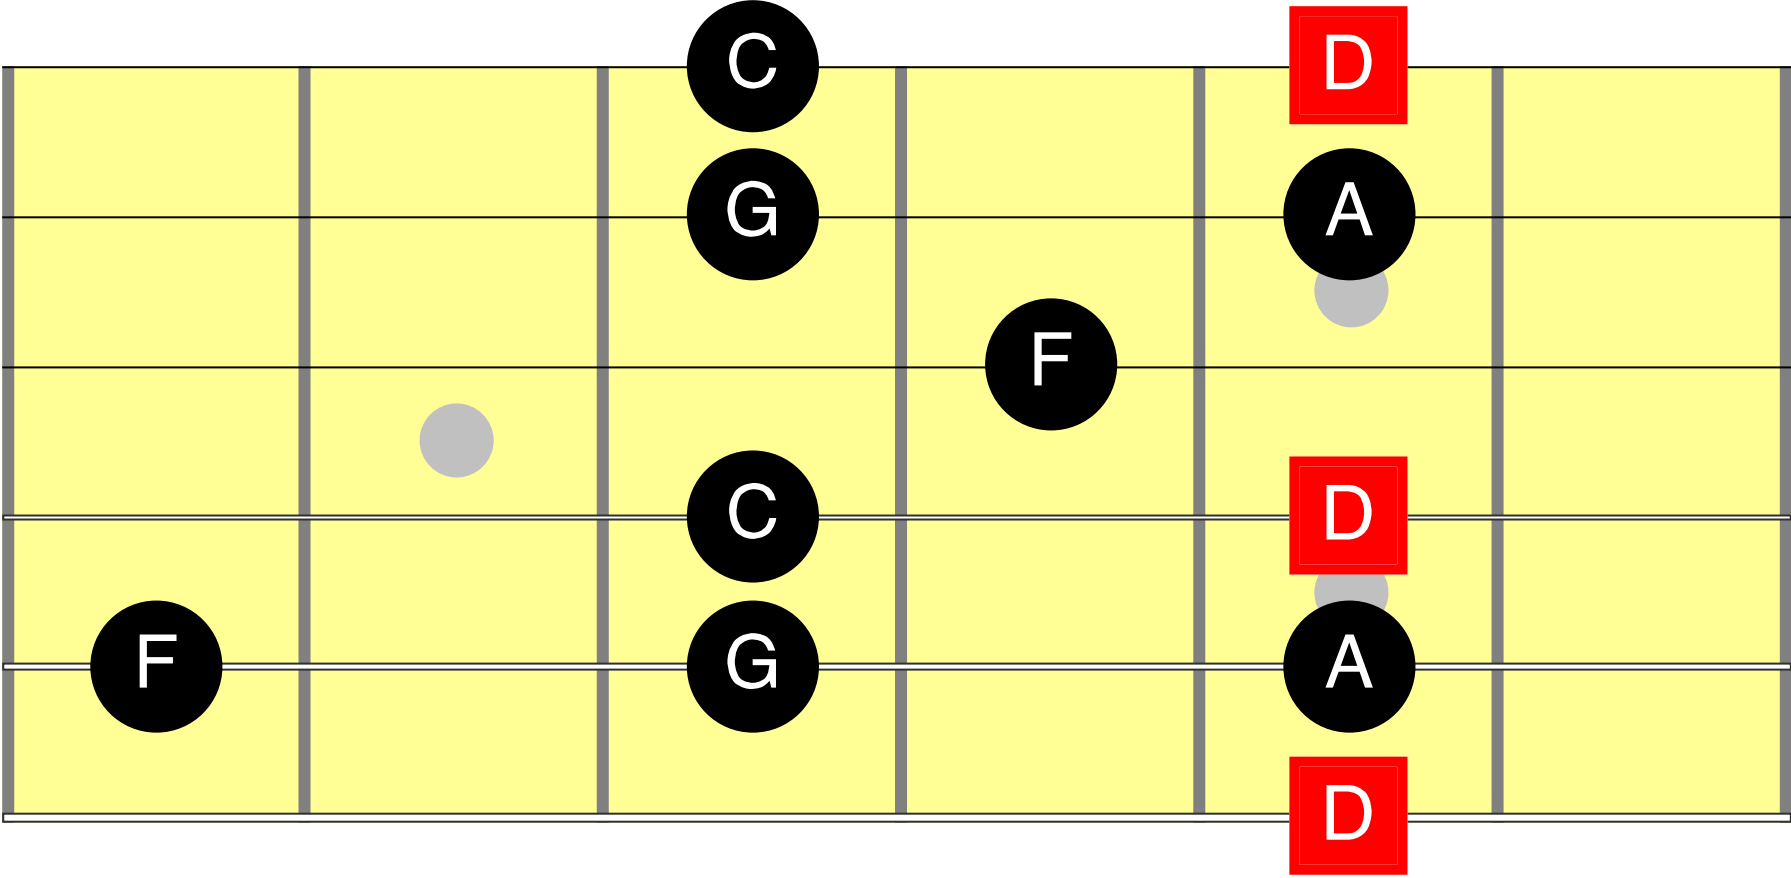

D Minor Pentatonic 12th fret position - Full Scale
-Showing notes-

9

12