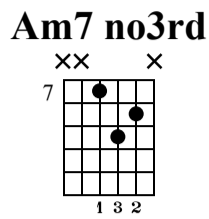

# Minor Blues By Yourself

## Congilio

Standard tuning

♩ = 100

**Am7**

**Am7 no3rd D/A**

el.guit.

Musical notation for measures 1-3. Measure 1: Am7. Measure 2: Am7 no3rd. Measure 3: D/A. Includes guitar tablature for strings T, A, B.

Musical notation for measures 4-6. Measure 4: Dm7. Measure 5: Dm7. Measure 6: Dm7. Includes guitar tablature for strings T, A, B.

Musical notation for measures 7-9. Measure 7: Am7. Measure 8: Am7. Measure 9: Em7. Includes guitar tablature for strings T, A, B.

Musical notation for measures 10-12. Measure 10: Dm7. Measure 11: Am7. Measure 12: E7(#9)(no5) E7(b9)(no5). Includes guitar tablature for strings T, A, B.