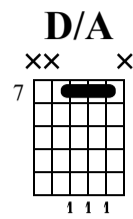

# Minor Blues By Yourself

## Congilio

Standard tuning

♩ = 100

**Am7**

**Am7 no3rd D/A**

el.guit.

Musical notation for measures 1-3. Measure 1: Am7. Measure 2: Am7 no3rd. Measure 3: D/A. Includes guitar tablature for strings T, A, B.

Musical notation for measures 4-6. Measure 4: Dm7. Measure 5: Dm7. Measure 6: Dm7. Includes guitar tablature for strings T, A, B.

Musical notation for measures 7-9. Measure 7: Am7. Measure 8: Am7. Measure 9: Em7. Includes guitar tablature for strings T, A, B.

Musical notation for measures 10-12. Measure 10: Dm7. Measure 11: Am7. Measure 12: E7(#9)(no5) E7(b9)(no5). Includes guitar tablature for strings T, A, B.