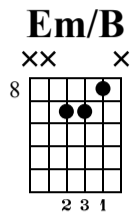

# Minor Blues By Yourself

## Congilio

Standard tuning

♩ = 100

**Am7**

**Am7 no3rd D/A**

el.guit.

Musical notation for measures 1-3. Measure 1: Am7. Measure 2: Am7 no3rd. Measure 3: D/A. Includes guitar tablature for strings T, A, B.

Musical notation for measures 4-6. Measure 4: Dm7. Measure 5: Dm7. Measure 6: Dm7. Includes guitar tablature for strings T, A, B.

Musical notation for measures 7-9. Measure 7: Am7. Measure 8: Am7. Measure 9: Em7. Includes guitar tablature for strings T, A, B.

Musical notation for measures 10-12. Measure 10: Dm7. Measure 11: Am7. Measure 12: E7(#9)(no5) E7(b9)(no5). Includes guitar tablature for strings T, A, B.