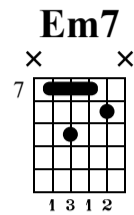

# Minor Blues By Yourself

## Congilio

Standard tuning

♩ = 100

**Am7**

**Am7 no3rd D/A**

el.guit.

Musical notation for measures 1-3. Measure 1: Am7. Measure 2: Am7 no3rd. Measure 3: D/A. Includes guitar tablature for strings T, A, B.

Musical notation for measures 4-6. Measure 4: Dm7. Measure 5: Dm7. Measure 6: Dm7. Includes guitar tablature for strings T, A, B.

Musical notation for measures 7-9. Measure 7: Am7. Measure 8: Am7. Measure 9: Em7. Includes guitar tablature for strings T, A, B.

Musical notation for measures 10-12. Measure 10: Dm7. Measure 11: Am7. Measure 12: E7(#9)(no5) E7(b9)(no5). Includes guitar tablature for strings T, A, B.