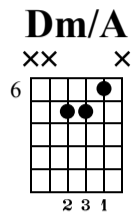

# Minor Blues By Yourself

## Congilio

Standard tuning

♩ = 100

**Am7**

**Am7 no3rd D/A**

el.guit.

Musical notation for measures 1-3. Measure 1: Am7. Measure 2: Am7 no3rd. Measure 3: D/A. Includes guitar tablature for strings T, A, B.

Musical notation for measures 4-6. Measure 4: Dm7. Measure 5: Dm7. Measure 6: Dm7. Includes guitar tablature for strings T, A, B.

Musical notation for measures 7-9. Measure 7: Am7. Measure 8: Am7. Measure 9: Em7. Includes guitar tablature for strings T, A, B.

Musical notation for measures 10-12. Measure 10: Dm7. Measure 11: Am7. Measure 12: E7(#9)(no5) E7(b9)(no5). Includes guitar tablature for strings T, A, B.