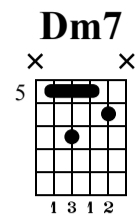

# Minor Blues By Yourself

## Congilio

Standard tuning

♩ = 100

**Am7**

**Am7 no3rd D/A**

el.guit.

Musical notation for measures 1-3. Measure 1: Am7. Measure 2: Am7 no3rd. Measure 3: D/A. Includes guitar tablature for strings T, A, B.

Musical notation for measures 4-6. Measure 4: Dm7. Measure 5: Dm7. Measure 6: Dm7. Includes guitar tablature for strings T, A, B.

Musical notation for measures 7-9. Measure 7: Am7. Measure 8: Am7. Measure 9: Em7. Includes guitar tablature for strings T, A, B.

Musical notation for measures 10-12. Measure 10: Dm7. Measure 11: Am7. Measure 12: E7(#9)(no5) E7(b9)(no5). Includes guitar tablature for strings T, A, B.