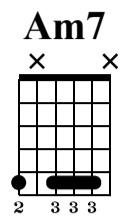

# Minor Blues By Yourself

## Congilio

Standard tuning

♩ = 100

**Am7**

**Am7 no3rd D/A**

el.guit.

Musical notation for measures 1-3. Measure 1: Am7. Measure 2: Am7 no3rd. Measure 3: D/A. Includes guitar tablature for strings T, A, B.

Musical notation for measures 4-6. Measure 4: Dm7. Measure 5: Dm7. Measure 6: Dm7. Includes guitar tablature for strings T, A, B.

Musical notation for measures 7-9. Measure 7: Am7. Measure 8: Am7. Measure 9: Em7. Includes guitar tablature for strings T, A, B.

Musical notation for measures 10-12. Measure 10: Dm7. Measure 11: Am7. Measure 12: E7(#9)(no5) E7(b9)(no5). Includes guitar tablature for strings T, A, B.