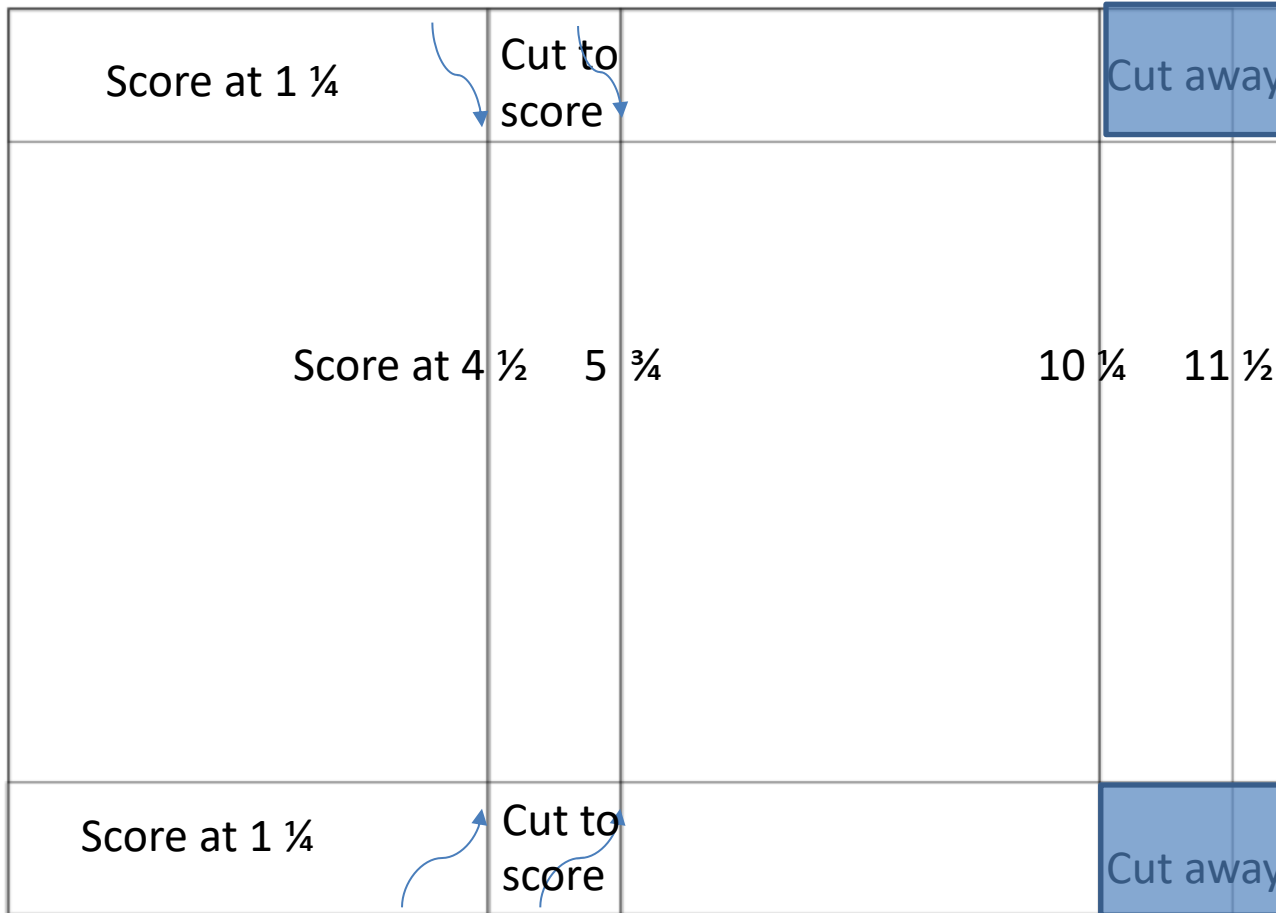

Simple Sketch: Simple Card Box

Cardboard from DSP cut 8 ½ x 12

Designer Series paper
 Cut (2) 4 x 5 ¼
 Cut (2) 1 x 5 ¼
 Cut (2) 1 x 4