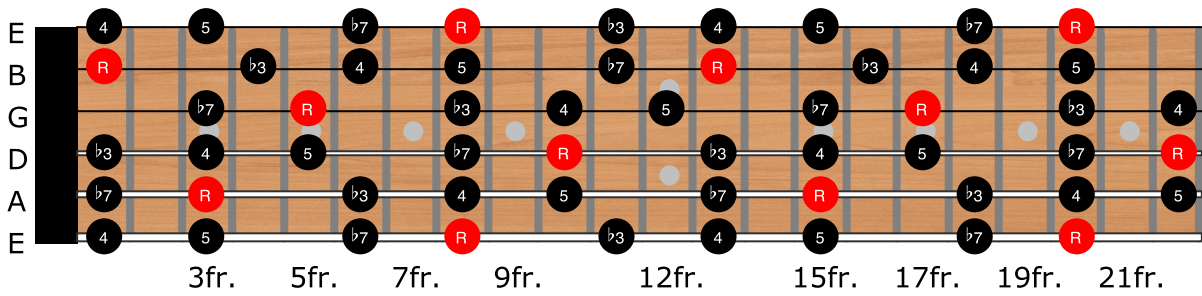

Scale Choices For The v Chord (Key Of C)

C Minor Pentatonic

C Blues Scale

G Major Pentatonic

G Minor Pentatonic

G 'Blues' Mixolydian - with passing minor third (can also use G Mixolydian)