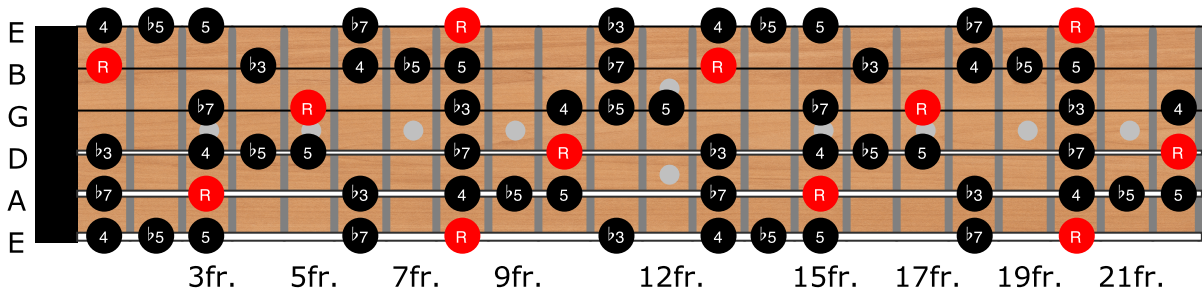

Scale Choices For The v Chord (Key Of C)

C Minor Pentatonic

C Blues Scale

G Major Pentatonic

G Minor Pentatonic

G 'Blues' Mixolydian - with passing minor third (can also use G Mixolydian)