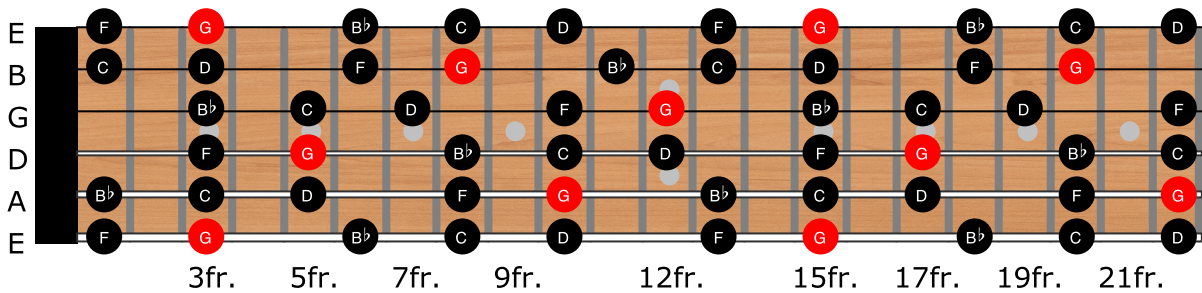

Scale Choices For The v Chord (Key Of C)

C Minor Pentatonic

C Blues Scale

G Major Pentatonic

G Minor Pentatonic

G 'Blues' Mixolydian - with passing minor third (can also use G Mixolydian)