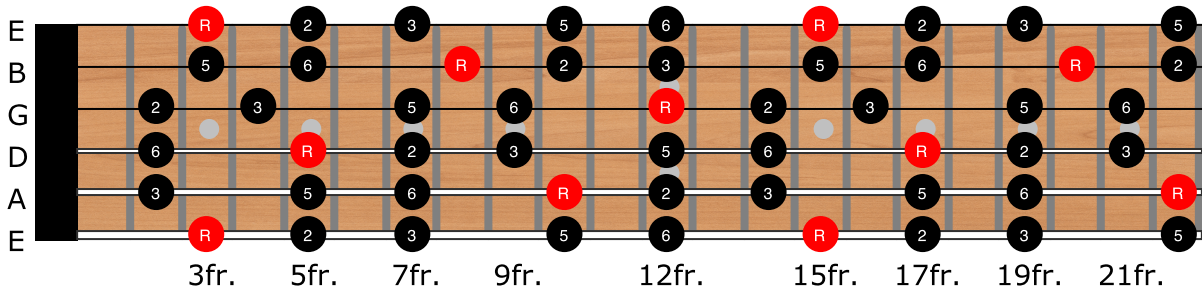

Scale Choices For The v Chord (Key Of C)

C Minor Pentatonic

C Blues Scale

G Major Pentatonic

G Minor Pentatonic

G 'Blues' Mixolydian - with passing minor third (can also use G Mixolydian)