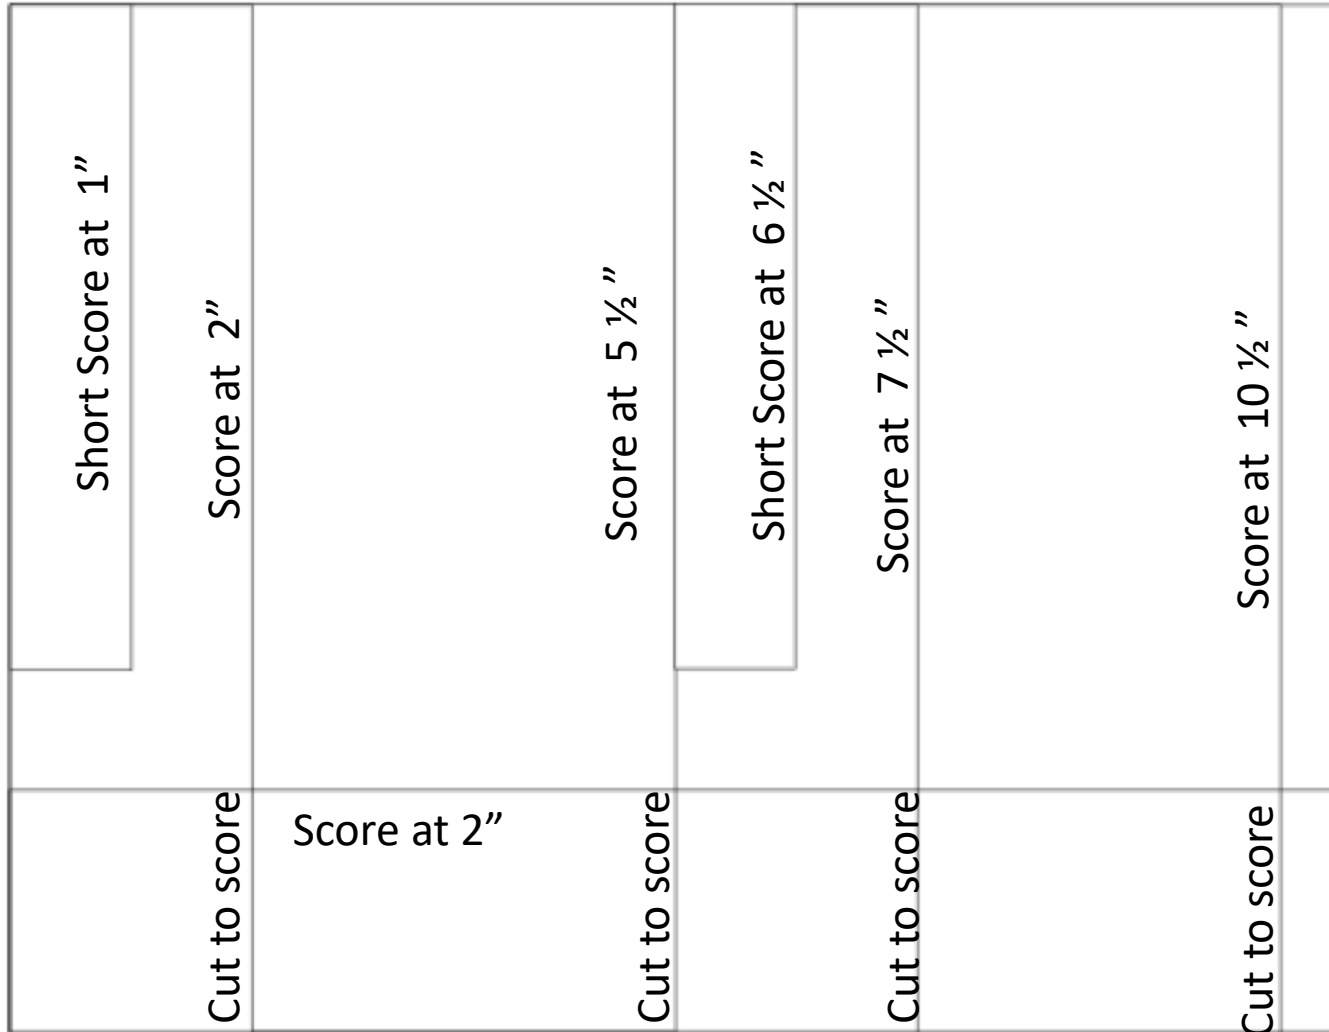

Simple Sketch: Quick Bag

8 ½ x 11 card base

DSP
5 ¾" x 3"