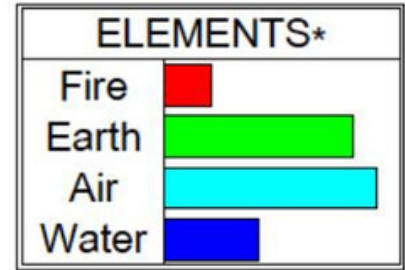

ASPECTS

♏	♌	♏	0°00' S	♀	♏	♏	0°13' S
♀	♄	♄	0°04' S	♏	♁	♁	0°17' A
☼	♂	♂	0°07' A	♀	♂	♂	0°29' S
☾	♁	♁	0°11' A	♏	♈	♈	0°30' S
♄	♁	♁	0°13' A	☼	♀	♀	0°37' S
♀	♁	♏	0°13' S	♄	♏	♏	0°43' S