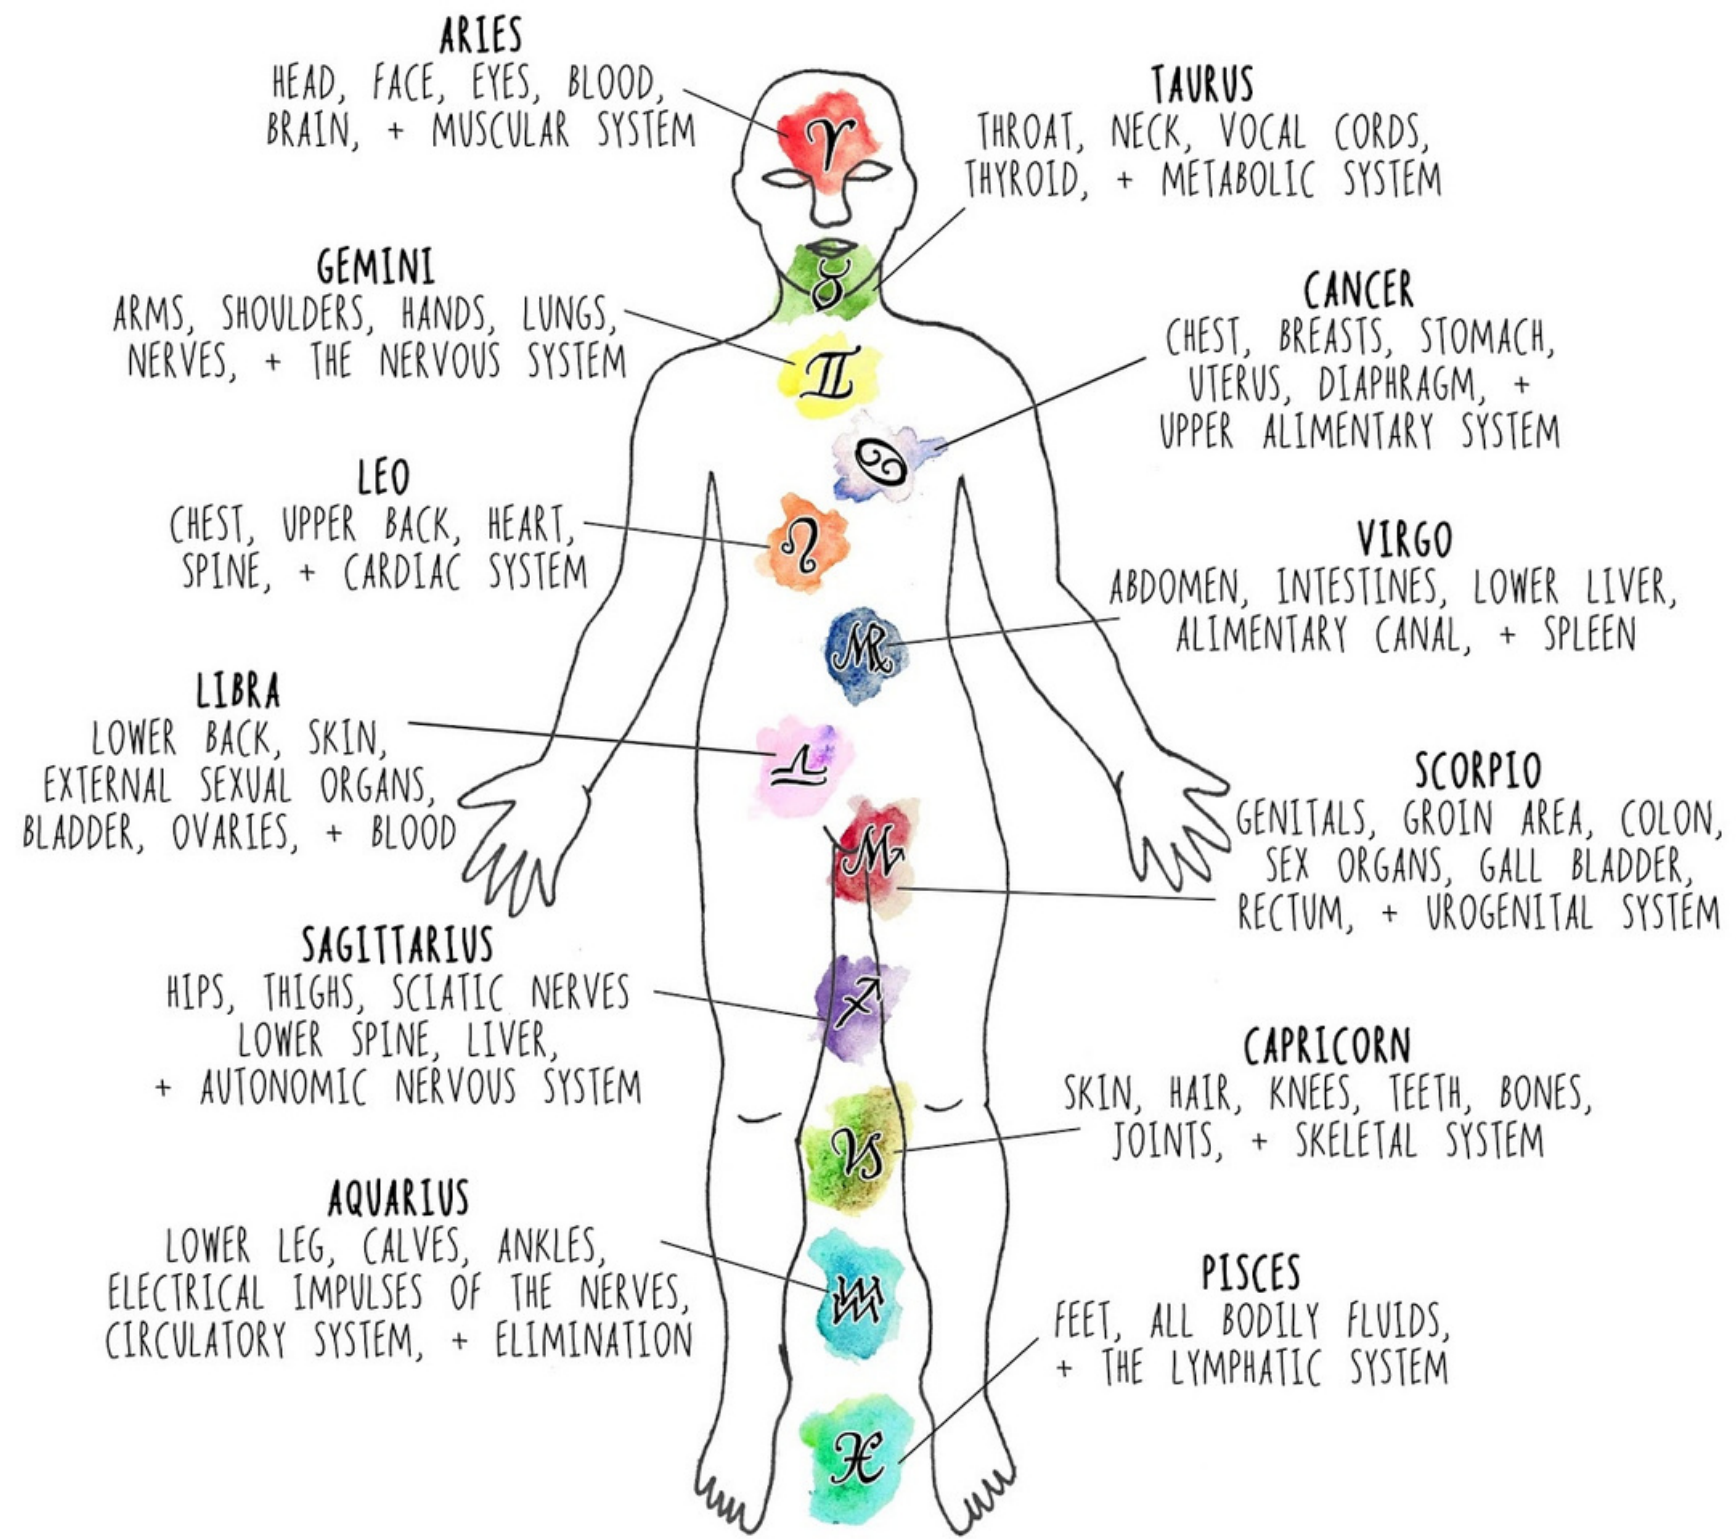

## MINOR CHAKRAS

## STAR POINTS + GATEWAYS

Base, Sacral, Solar Plexus, Heart, Throat, Brow, Crown

Feet, Knees, Hands, Ears, Eyes, Temples, Causal Chakra

Soul Star, Earth Star, Stellar Gateway, Gaia Gateway, Navel Gateway, Heart Gateway, Mind Gateway

## SPACE THE CHAKRAS

# THE ASTROLOGICAL BODY