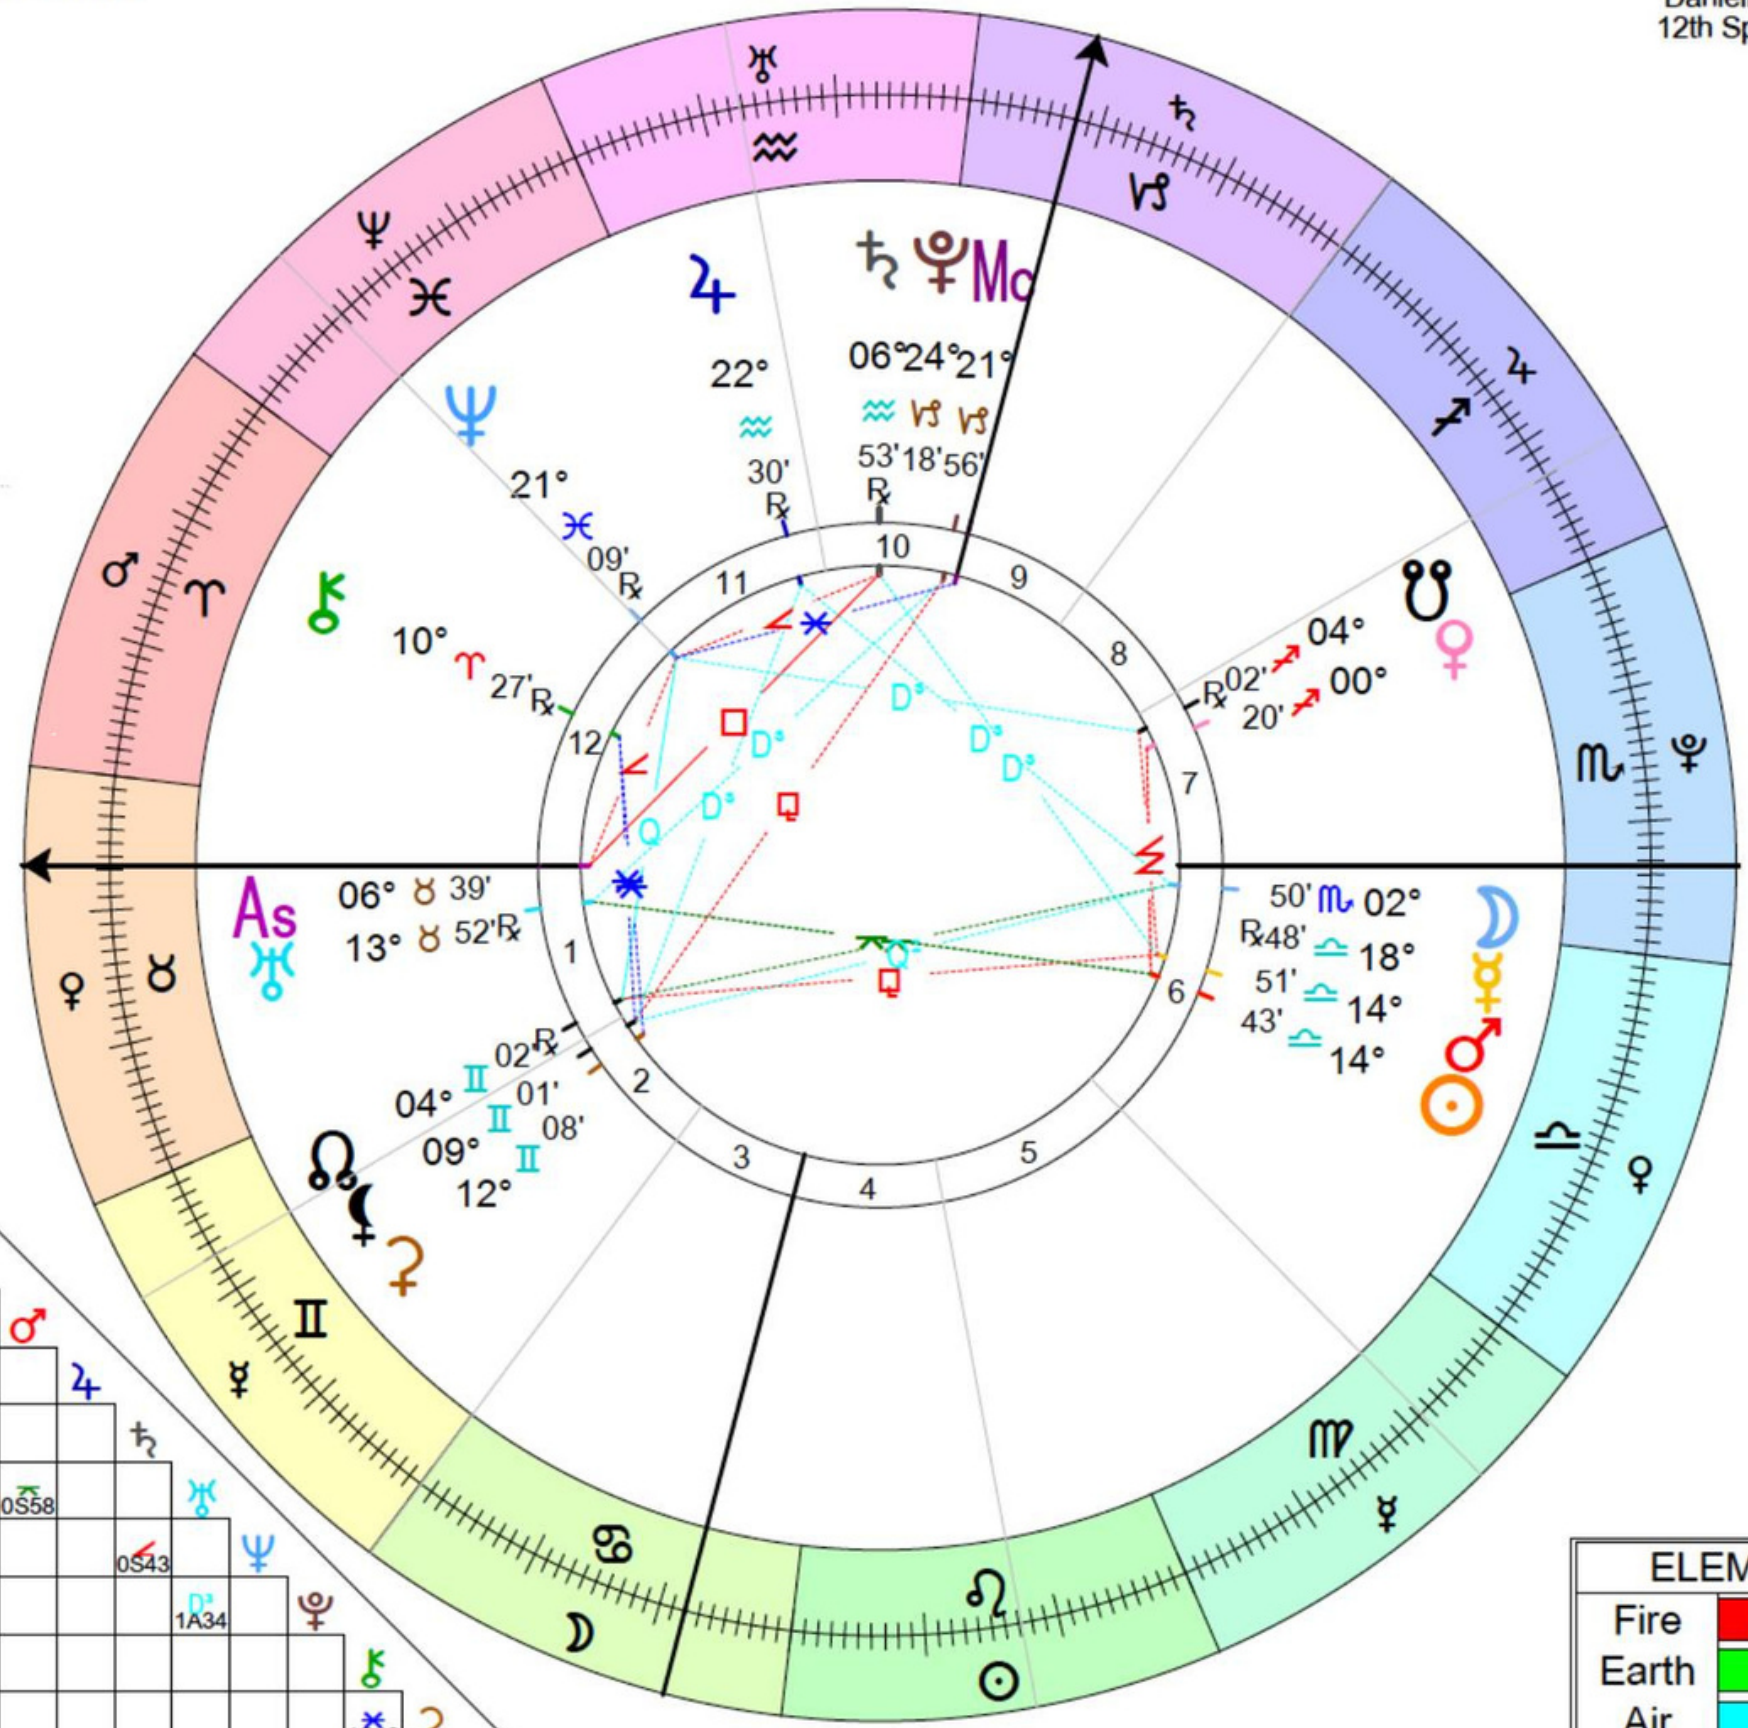

# THE ASTROLOGICAL BODY

# SPACE YOUR BODY

*10th Space*

**The Language of Energy**  
 Event Chart  
 7 Oct 2021, Thu  
 19:00 UT +0:00  
 Faro, Portugal  
 37°N01' 007°W56'  
 Geocentric  
 Tropical  
 Placidus  
 Mean Node

Compliments of:-  
 Danielle Smyth  
 12th Space.com

# SPACE TIME SPACE

Asp	Name	Angle
♄	Conjunction	0°00'
♌	Opposition	180°00'
♊	Trine	120°00'
♋	Square	90°00'
♌	Sextile	60°00'
♍	Semisquare	45°00'
♎	Sesquisquare	135°00'
♏	Quincunx	150°00'
♐	Quintile	72°00'
♑	BiQuintile	144°00'
♒	SesquiQuint.	108°00'