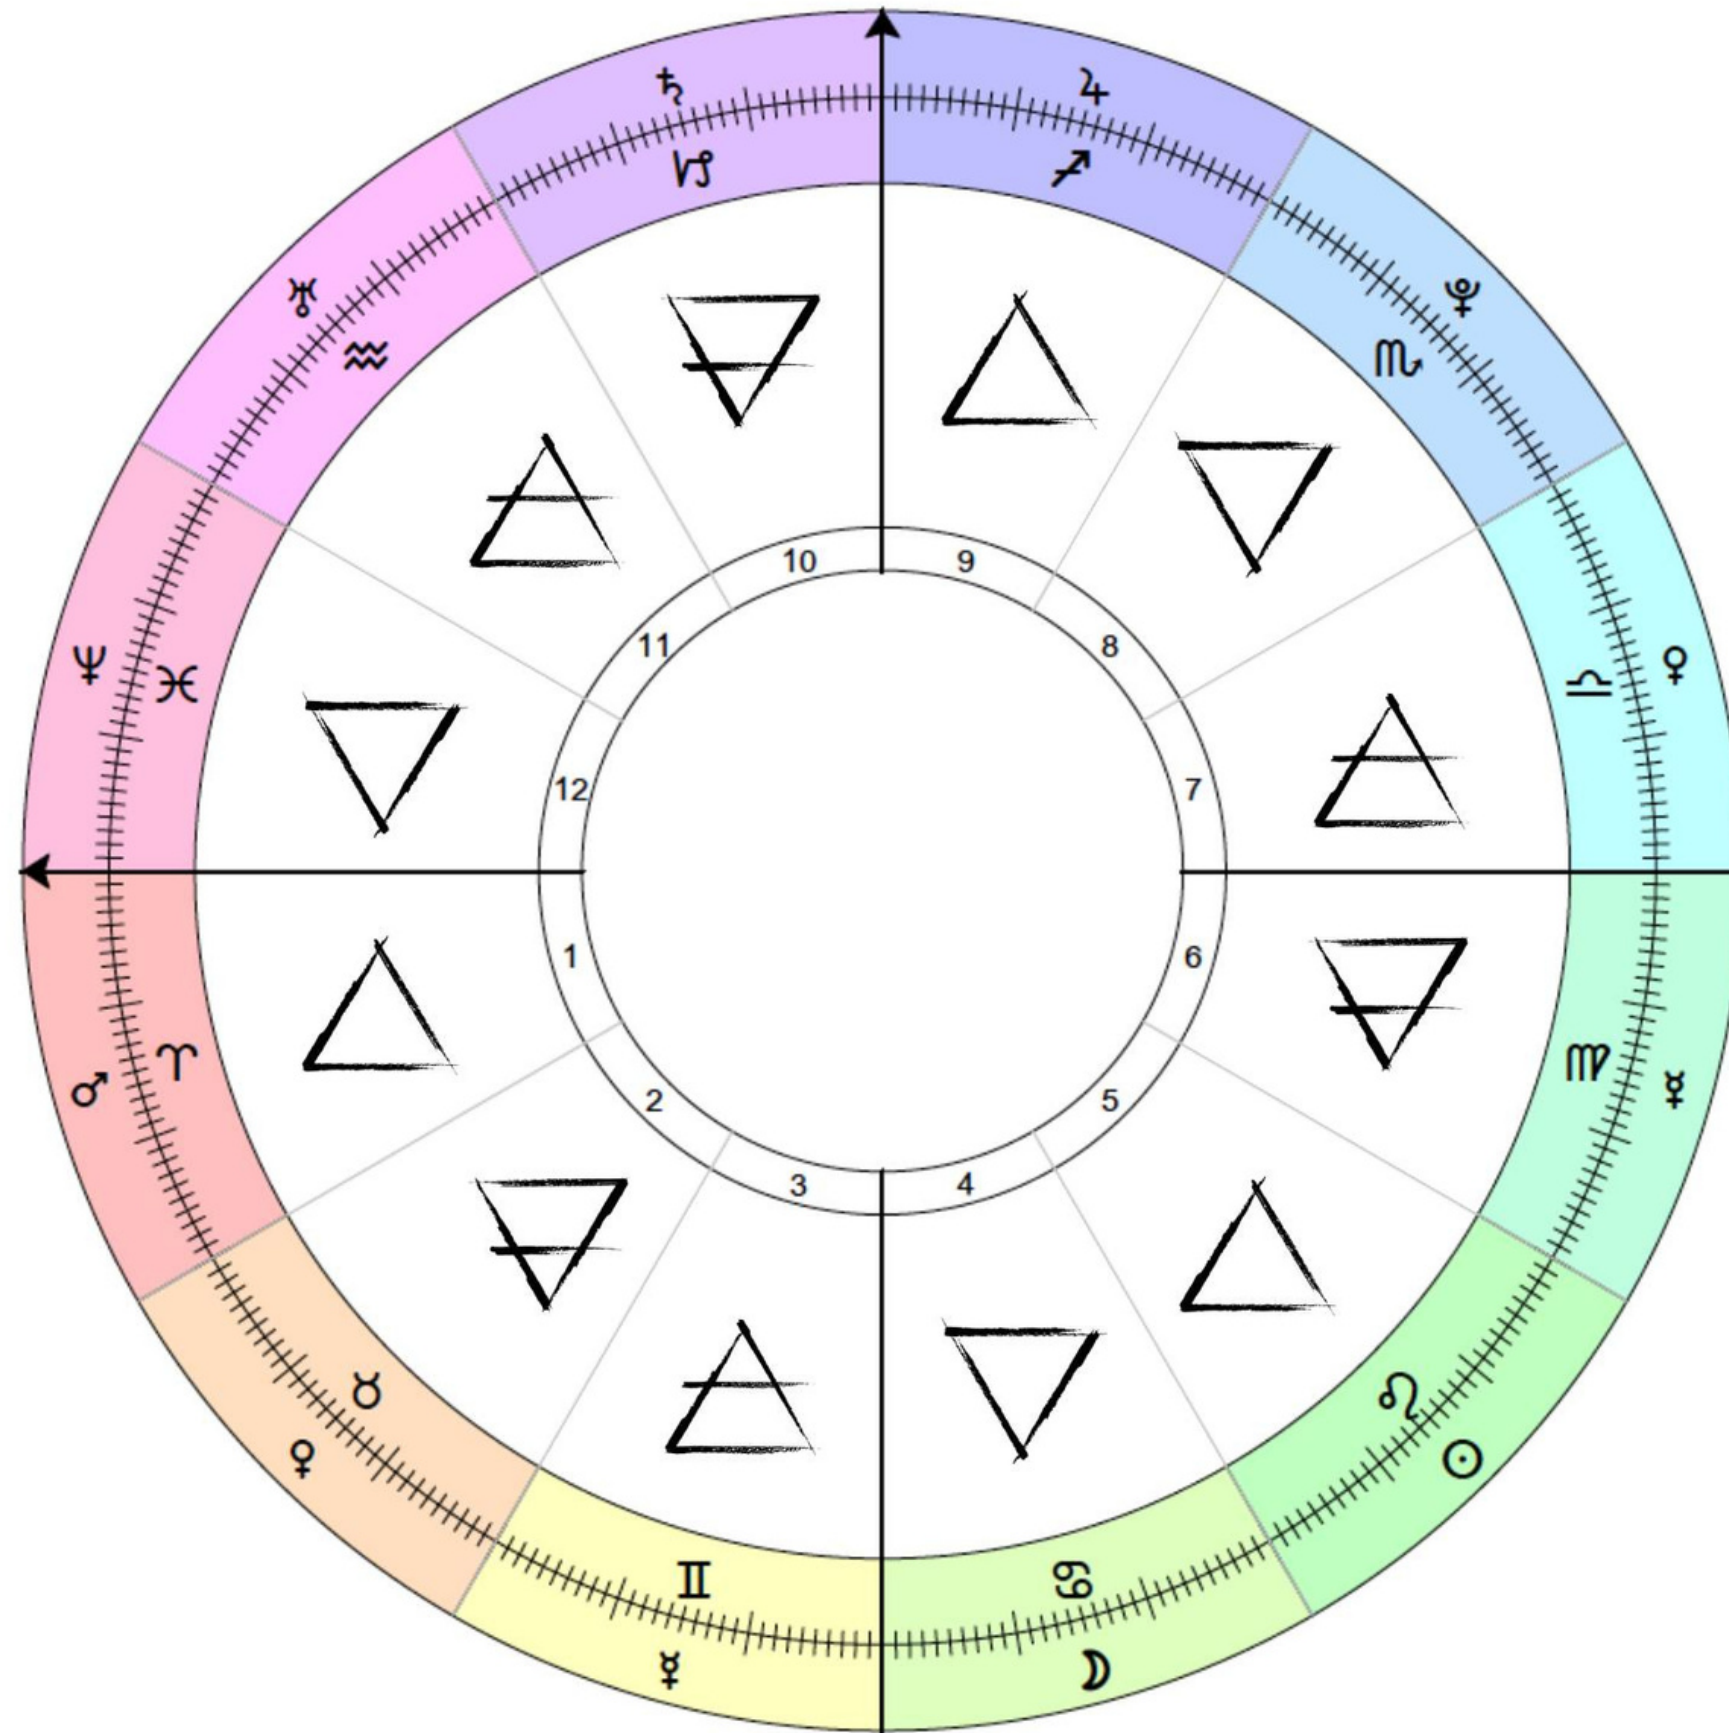

ELEMENTS

FIRE

EARTH

AIR

WATER