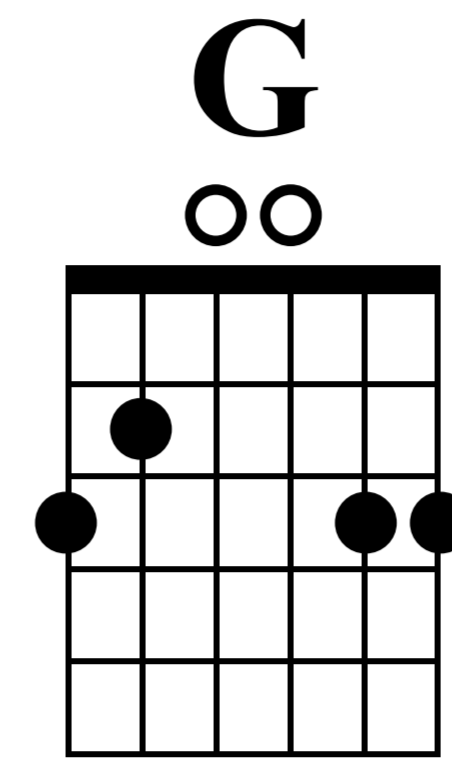

Hey Ho Joe PA nr. 1

10 Legendary Chord Progressions

Jimmy Henderlicks

1

2

TAB

3

4

TAB

5

6

TAB

Measure 5: Treble clef, 5/4 time signature. Notes: G2 (open), B2 (open), D3 (open), E3 (open), G3 (open), B3 (open). Measure 6: Treble clef, 5/4 time signature. Notes: G3 (open), B3 (open), D4 (open), E4 (open), G4 (open), B4 (open). TAB notation for measure 5: 2 2 0, 2 2 0, 0 1 2 2 0. TAB notation for measure 6: 0 0 1 2 2 0, 0 0 1 2 2 0, 0 0 1 2 2 0.

7

8

TAB

Measure 7: Treble clef, 5/4 time signature. Notes: G3 (open), B3 (open), D4 (open), E4 (open), G4 (open), B4 (open). Measure 8: Treble clef, 5/4 time signature. Notes: G3 (open), B3 (open), D4 (open), E4 (open), G4 (open), B4 (open). TAB notation for measure 7: 2 2 0, 2 2 0, 0 1 2 2 0, 0 0 1 2 2 0, 0 0 1 2 2 0. TAB notation for measure 8: 2 2 0, 2 2 0, 0 1 2 2 0, 0 0 1 2 2 0, 0 0 1 2 2 0.