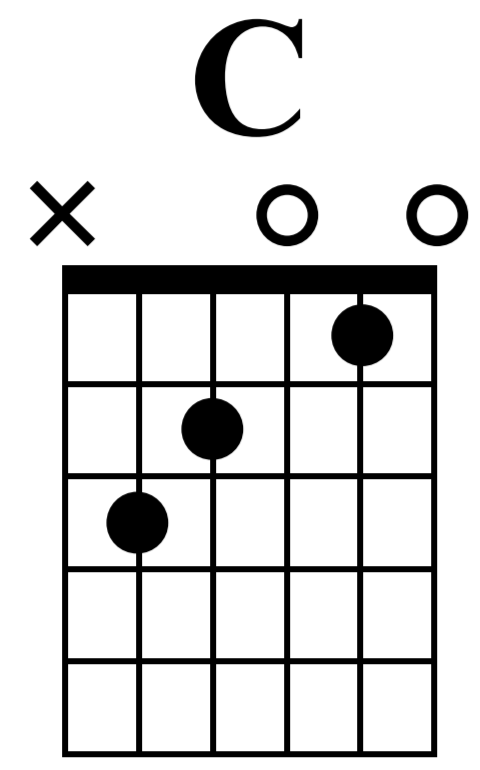

Hey Ho Joe PA nr. 1

10 Legendary Chord Progressions

Jimmy Henderlicks

1

2

TAB

3

4

TAB

5

6

TAB

Measure 5: Treble clef, 5/4 time signature. Notes: G2 (open), B2 (open), D3 (open), E3 (open), G3 (open), B3 (open). Measure 6: Treble clef, 5/4 time signature. Notes: G3 (open), B3 (open), D4 (open), E4 (open), G4 (open), B4 (open). TAB notation for measure 5: 2 2 0, 2 2 0, 0 1 2 2 0. TAB notation for measure 6: 0 0 1 2 2 0, 0 0 1 2 2 0, 0 0 1 2 2 0.

7

8

TAB

Measure 7: Treble clef, 5/4 time signature. Notes: G3 (open), B3 (open), D4 (open), E4 (open), G4 (open), B4 (open). Measure 8: Treble clef, 5/4 time signature. Notes: G3 (open), B3 (open), D4 (open), E4 (open), G4 (open), B4 (open). TAB notation for measure 7: 2 2 0, 2 2 0, 0 1 2 2 0, 0 0 1 2 2 0, 0 0 1 2 2 0. TAB notation for measure 8: 2 2 0, 2 2 0, 0 1 2 2 0, 0 0 1 2 2 0, 0 0 1 2 2 0.