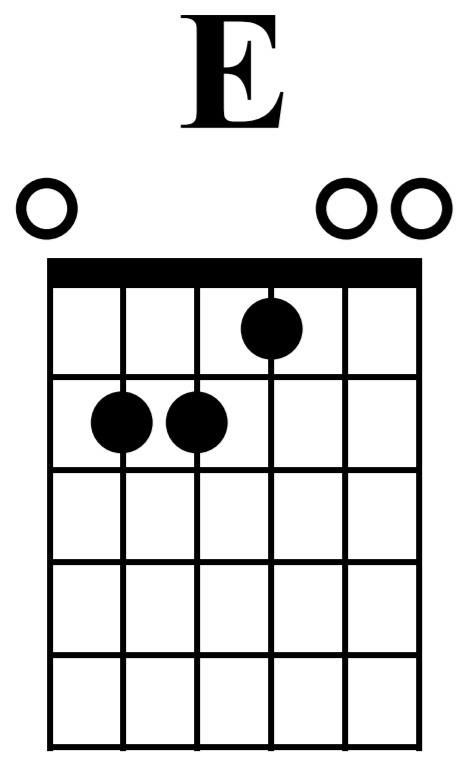

Hey Ho Joe PA nr. 1

10 Legendary Chord Progressions

Jimmy Henderlicks

1

2

TAB

3

4

TAB

5

6

TAB

Measure 5: Treble clef, 5/4 time signature. Notes: G2 (open), B2 (open), D3 (open), E3 (open), G3 (open), B3 (open). Measure 6: Treble clef, 5/4 time signature. Notes: G3 (open), B3 (open), D4 (open), E4 (open), G4 (open), B4 (open). TAB notation for measure 5: 2 2 0, 2 2 0, 0 1 2 2 0. TAB notation for measure 6: 0 0 1 2 2 0, 0 0 1 2 2 0, 0 0 1 2 2 0.

7

8

TAB

Measure 7: Treble clef, 5/4 time signature. Notes: G3 (open), B3 (open), D4 (open), E4 (open), G4 (open), B4 (open). Measure 8: Treble clef, 5/4 time signature. Notes: G3 (open), B3 (open), D4 (open), E4 (open), G4 (open), B4 (open). TAB notation for measure 7: 2 2 0, 2 2 0, 0 1 2 2 0, 0 0 1 2 2 0, 0 0 1 2 2 0. TAB notation for measure 8: 2 2 0, 2 2 0, 0 1 2 2 0, 0 0 1 2 2 0, 0 0 1 2 2 0.