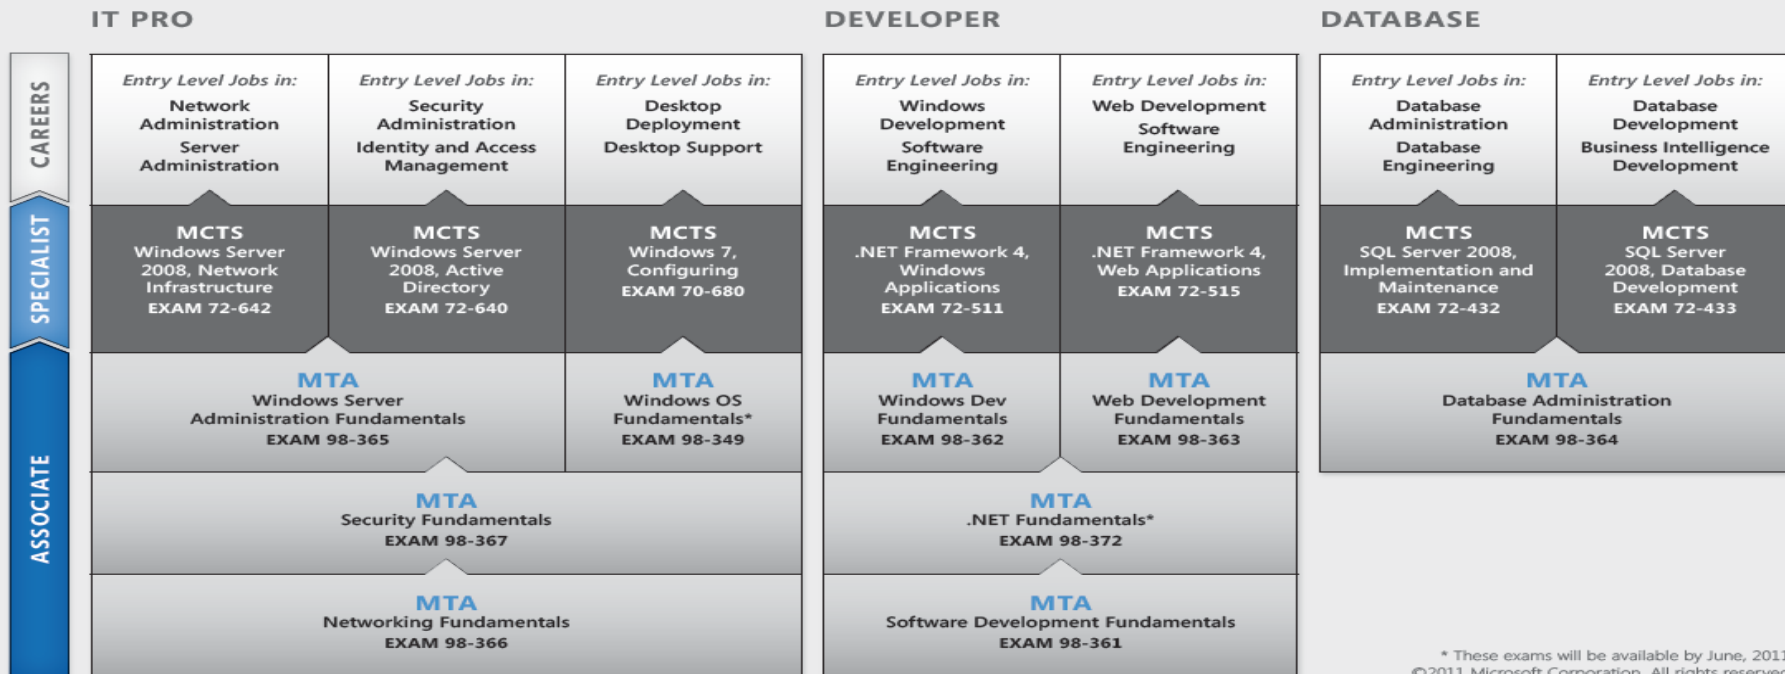

# Microsoft Technology Associate Certification Paths

MTA is the first step in the Microsoft® Technology Certification Series. MTA is a recommended but not required pre-requisite to MCTS exams. Each MTA exam carries it's own certification.

\* These exams will be available by June, 2011.  
©2011 Microsoft Corporation. All rights reserved.