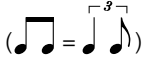

Walking Blues (Intro and solos)

Eric Clapton Unplugged version, arr P.Henry

Open G
 ① = D
 ⑤ = G
 ⑥ = D

♩ = 74

G

G

res.

let ring

let ring

let the vibrato sustain the chord

F#/C#

C

staccato (short and emphasised)

sl. P P S sl. P sl.

all fretted

staccato