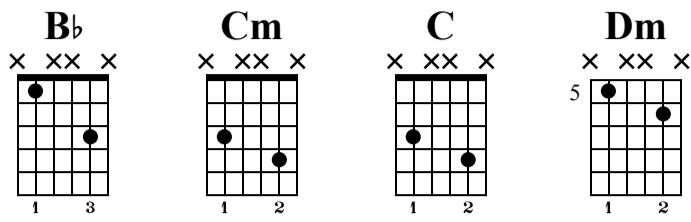

BK Vibes

Rotem Sivan

Standard tuning

$\text{♩} = 120$

Chords

Bb

C

Dm

jz.guit.

Musical notation for chords Bb, C, and Dm. The top staff is in 4/4 time with a treble clef. The first measure shows a Bb chord (Bb4 and Bb2) with a '1' above the Bb4 note. The second measure shows a C chord (C4 and C2). The third measure shows a Dm chord (D4 and D2) with a '2' above the D4 note. Below the staff are three lines labeled T, A, and B, representing the guitar strings. Fingerings are indicated by numbers 1-3 on the Bb chord, 5 on the C chord, and 6 on the Dm chord.

Dm pentatonic

Musical notation for the Dm pentatonic scale. The top staff is in 4/4 time with a treble clef. The scale is written as a sequence of eighth notes: D4, E4, F4, G4, A4. The first measure starts with a '3' above the D4 note. The second measure starts with a '4' above the G4 note. Below the staff are three lines labeled T, A, and B, representing the guitar strings. Fingerings are indicated by numbers 5, 7, 6, 8, 5, 8, 8, 10.