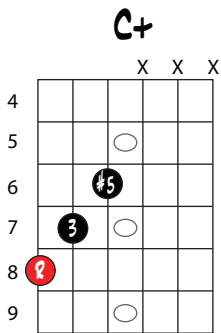

3, 2, 1 STRINGS
(SHOWN AS C MAJOR)

MIN TRIAD

6, 5, 4 STRINGS
(SHOWN AS A MIN)

MIN TRIAD

5, 4, 3 STRINGS
(SHOWN AS D MIN)

MIN TRIAD

4, 3, 2 STRINGS
(SHOWN AS G MIN)

MIN TRIAD

3, 2, 1 STRINGS
(SHOWN AS C+)

LESSON 2 - CLOSE POSITION TRIADS (CONT)

MAJOR TRIADS SHOWN AS C MAJOR

MINOR TRIADS SHOWN AS CM

DIMINISHED TRIADS SHOWN AS C DIM

AUGMENTED TRIADS SHOWN AS C+

LESSON 2 - CLOSE POSITION TRIADS (CONT)

COMMON OPEN CHORDS THAT ARE TRIADS

CLOSE POSITION TRIADS WITHIN COMMON OPEN CHORDS