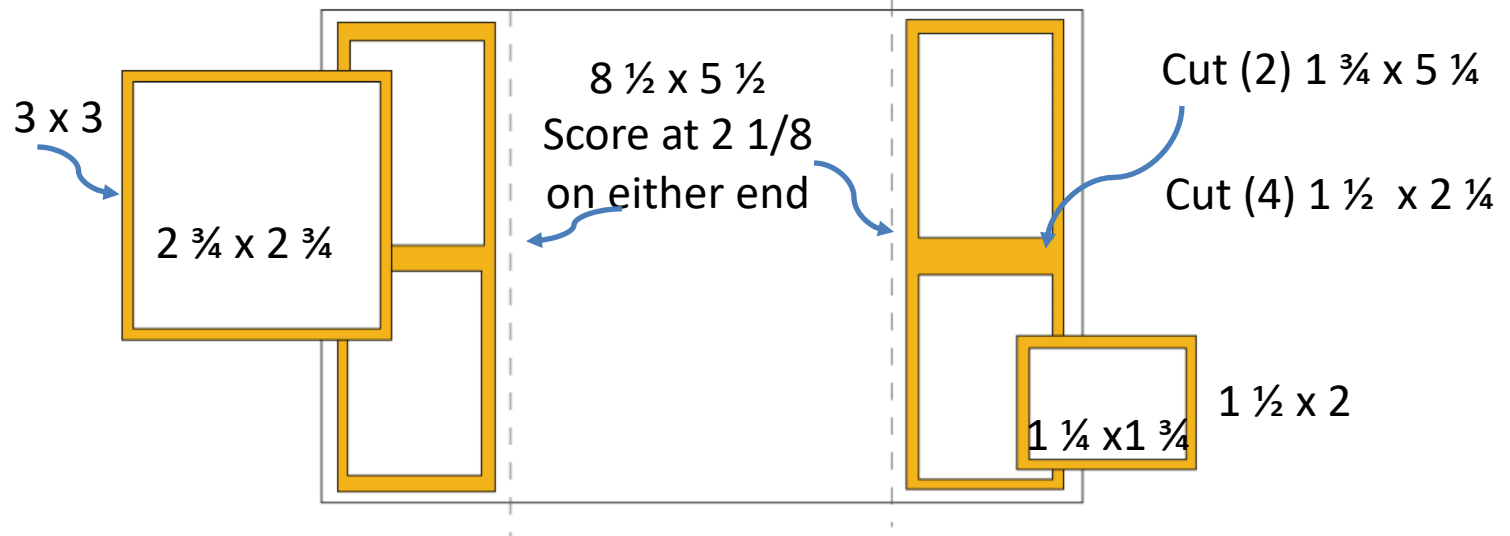

#letsmakeacard Farmhouse Christmas

**Farmhouse Christmas
Photopolymer Bundle**
149941
Price: \$44.00

**Festive Farmhouse
12" X 12" (30.5 X 30.5
Cm) Designer Series
Paper**
147820
Price: \$11.00

**Whisper White 12" X
12" (30.5 X 30.5 Cm)
Cardstock**
124302
Price: \$7.75