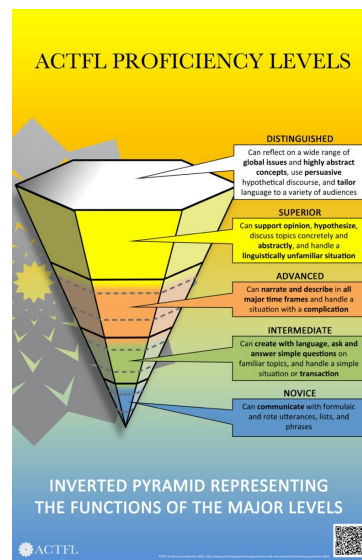

Focus on functions