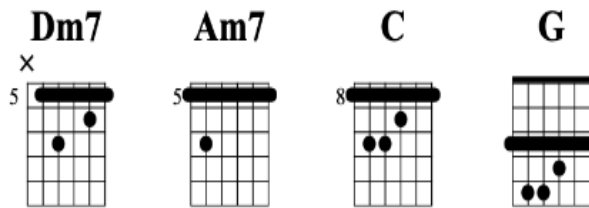

Watermelon sugar (Harry Styles)

Dm7 Am7 C G
 Tastes like strawberries on a summer evenin' and it sounds just like a song
 Dm7 Am7 C G
 I want more berries and that summer feelin' it's so wonderful and warm

Dm7 Am7 C G
Breathe me in, breathe me out, I don't know if I could ever go without
 Dm7 Am7 C G
I'm just thinking out loud, I don't know if I could ever go without

Dm7 Am7
Watermelon sugar high, watermelon sugar high
 C G
Watermelon sugar high, watermelon sugar high, watermelon sugar

Dm7 Am7 C G
I just wanna taste it, I just wanna taste it, watermelon sugar high

Dm7 Am7 C G
Tastes like strawberries on a summer evenin' and it sounds just like a song
Dm7 Am7 C G
I want your belly and that summer feelin' I don't know if I could ever go without

Dm7 Am7 C G
I just wanna taste it, I just wanna taste it, watermelon sugar high
Dm7 Am7 C G
I just wanna taste it, I just wanna taste it, watermelon sugar high, watermelon sugar