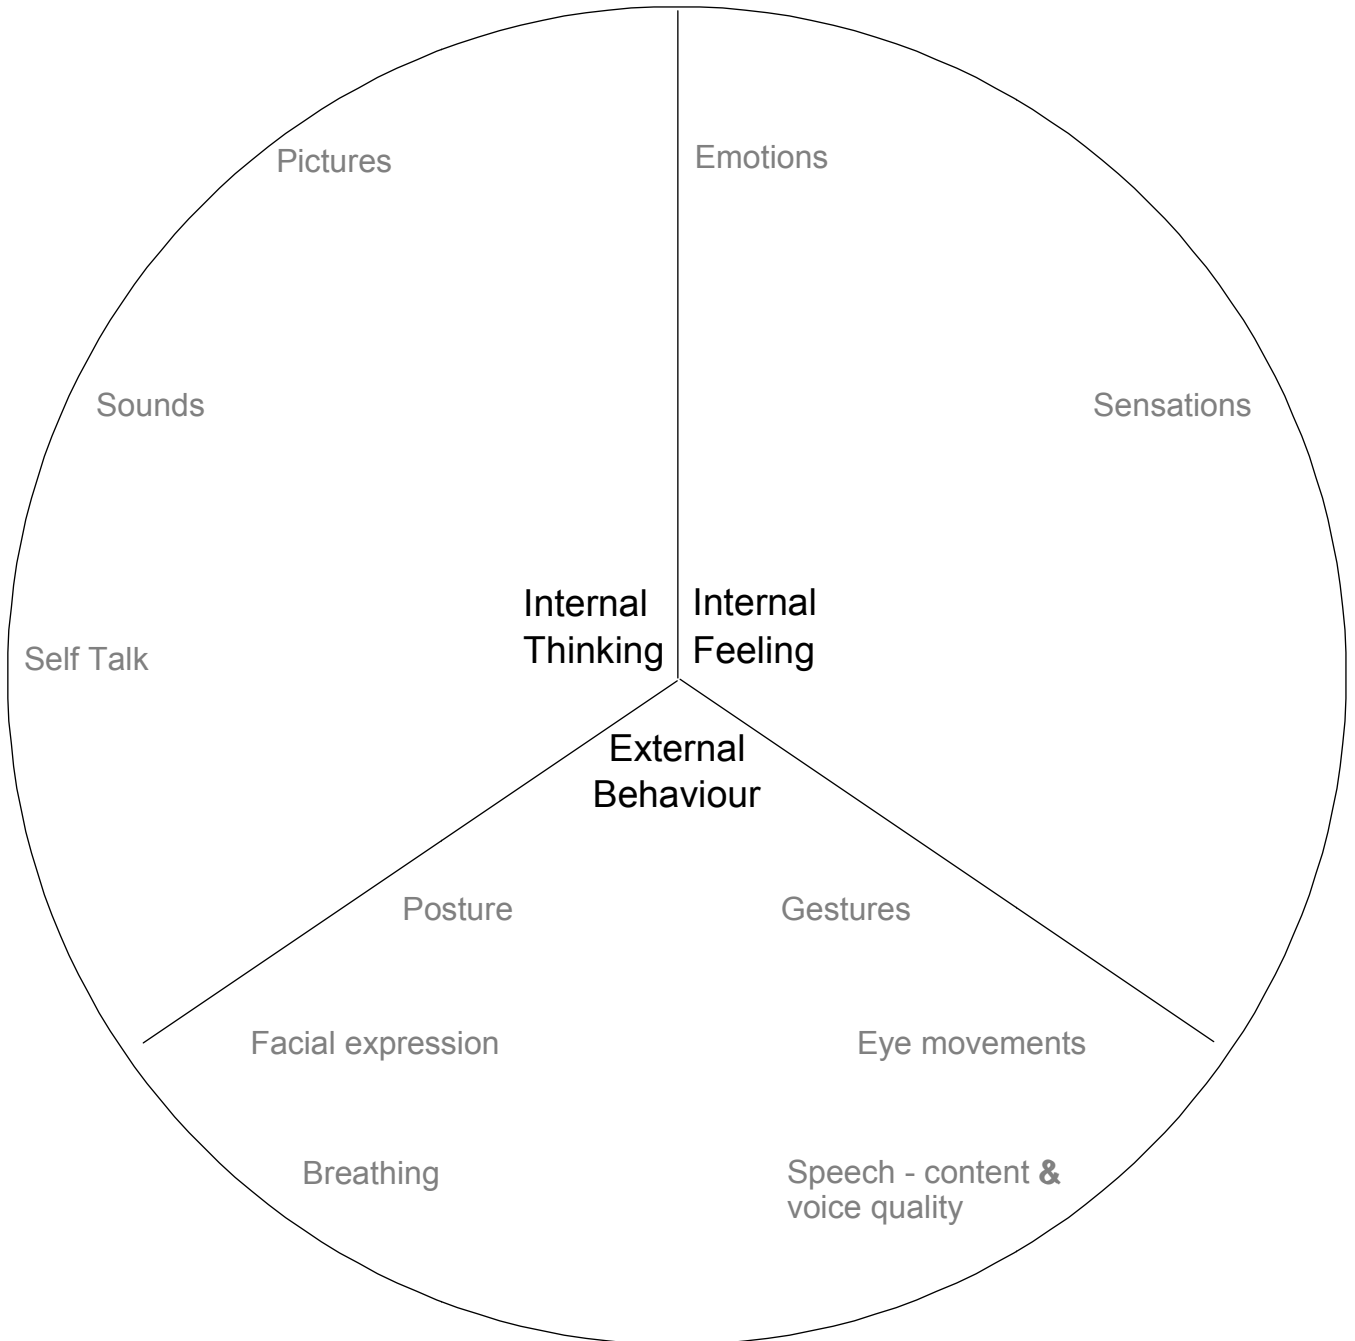

## Mercedes Modelling Worksheet: 'Bad Day'

## Mercedes Modelling Worksheet: 'Good Day'

Pictures

Emotions

Sounds

Sensations

Self Talk

Internal  
Thinking

Internal  
Feeling

External  
Behaviour

Posture

Gestures

Facial expression

Eye movements

Breathing

Speech - content &  
voice quality