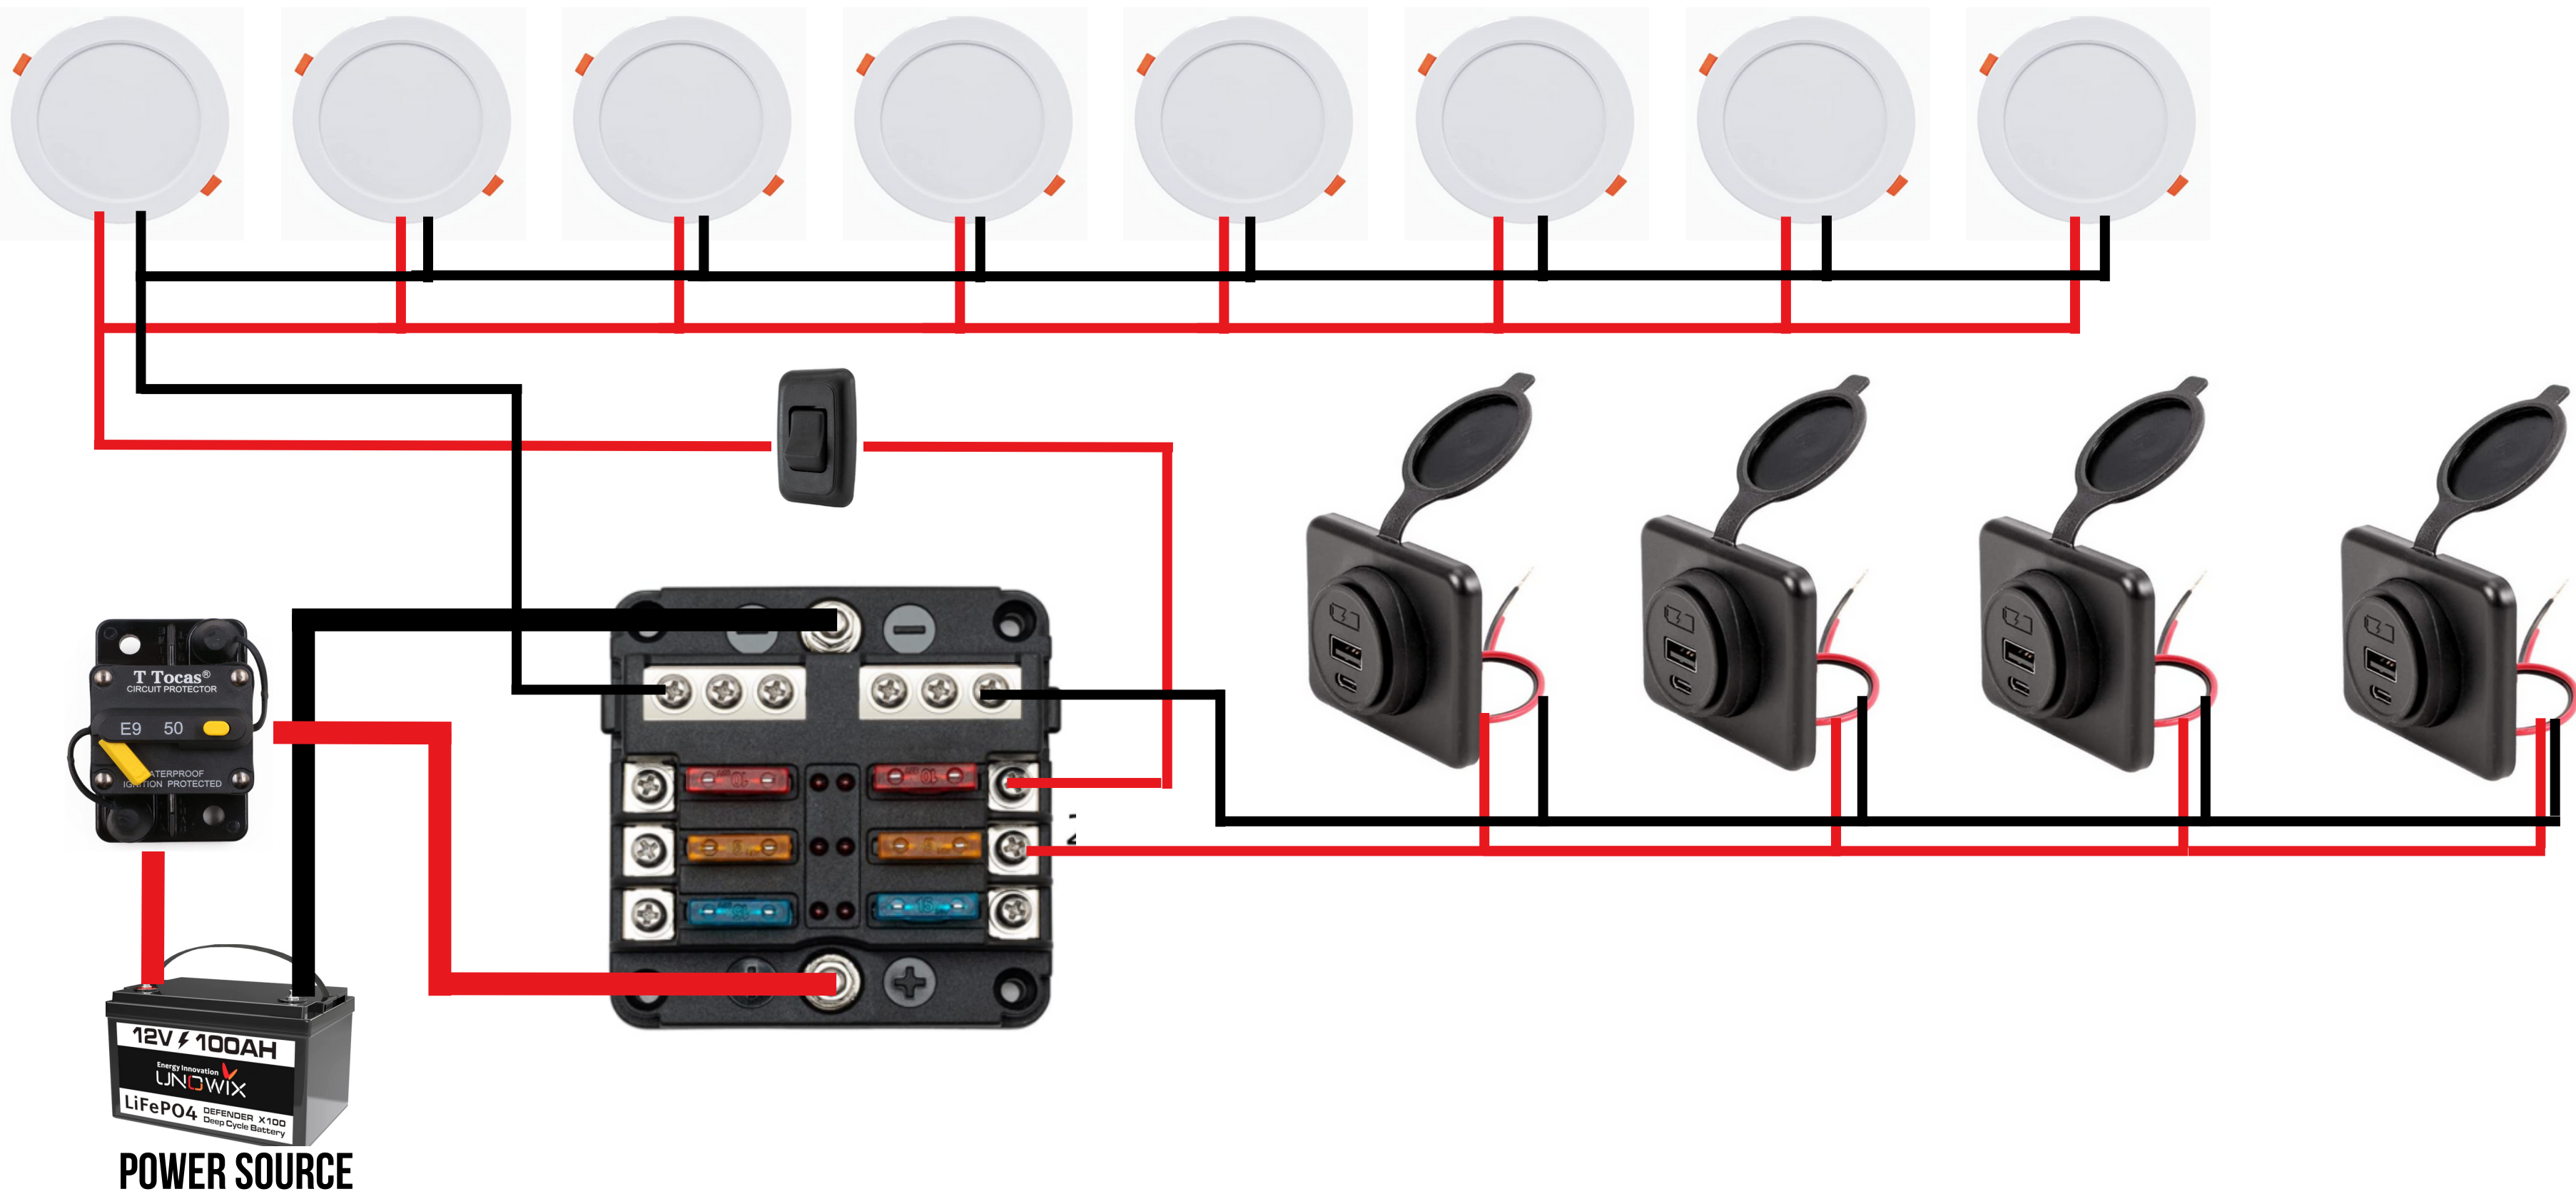

12V ⚡ 100AH
Energy Innovation
LJNOWIX
LiFePO4 DEFENDER X100
Deep Cycle Battery

Battery Indicator
SHUNT

GROUND TO CHASIS

INSTALLING BUS BARS DIAGRAM

||||| BASICS

LOAD

POWER SOURCE

POWER SOURCE

LOAD

POWER SOURCE

T Tocas
CIRCUIT PROTECTOR
E9 50
WATERPROOF
IGNITION PROTECTED

12V 100AH
Energy Innovation
UNOWIX
LiFePO4 DEFENDER X100
Deep Cycle Battery

WIRING A CHARGE CONTROLLER

WIRING A CHARGE CONTROLLER

WIRING A CHARGE CONTROLLER

To (-/+) Bus Bars

BASIC 12 VOLT WIRING DIAGRAM

DC TO DC CHARGER DIAGRAM

BATTERY ISOLATOR DIAGRAM

TEACHERS:
VANKOOKZ
2022

VAN

BUILD