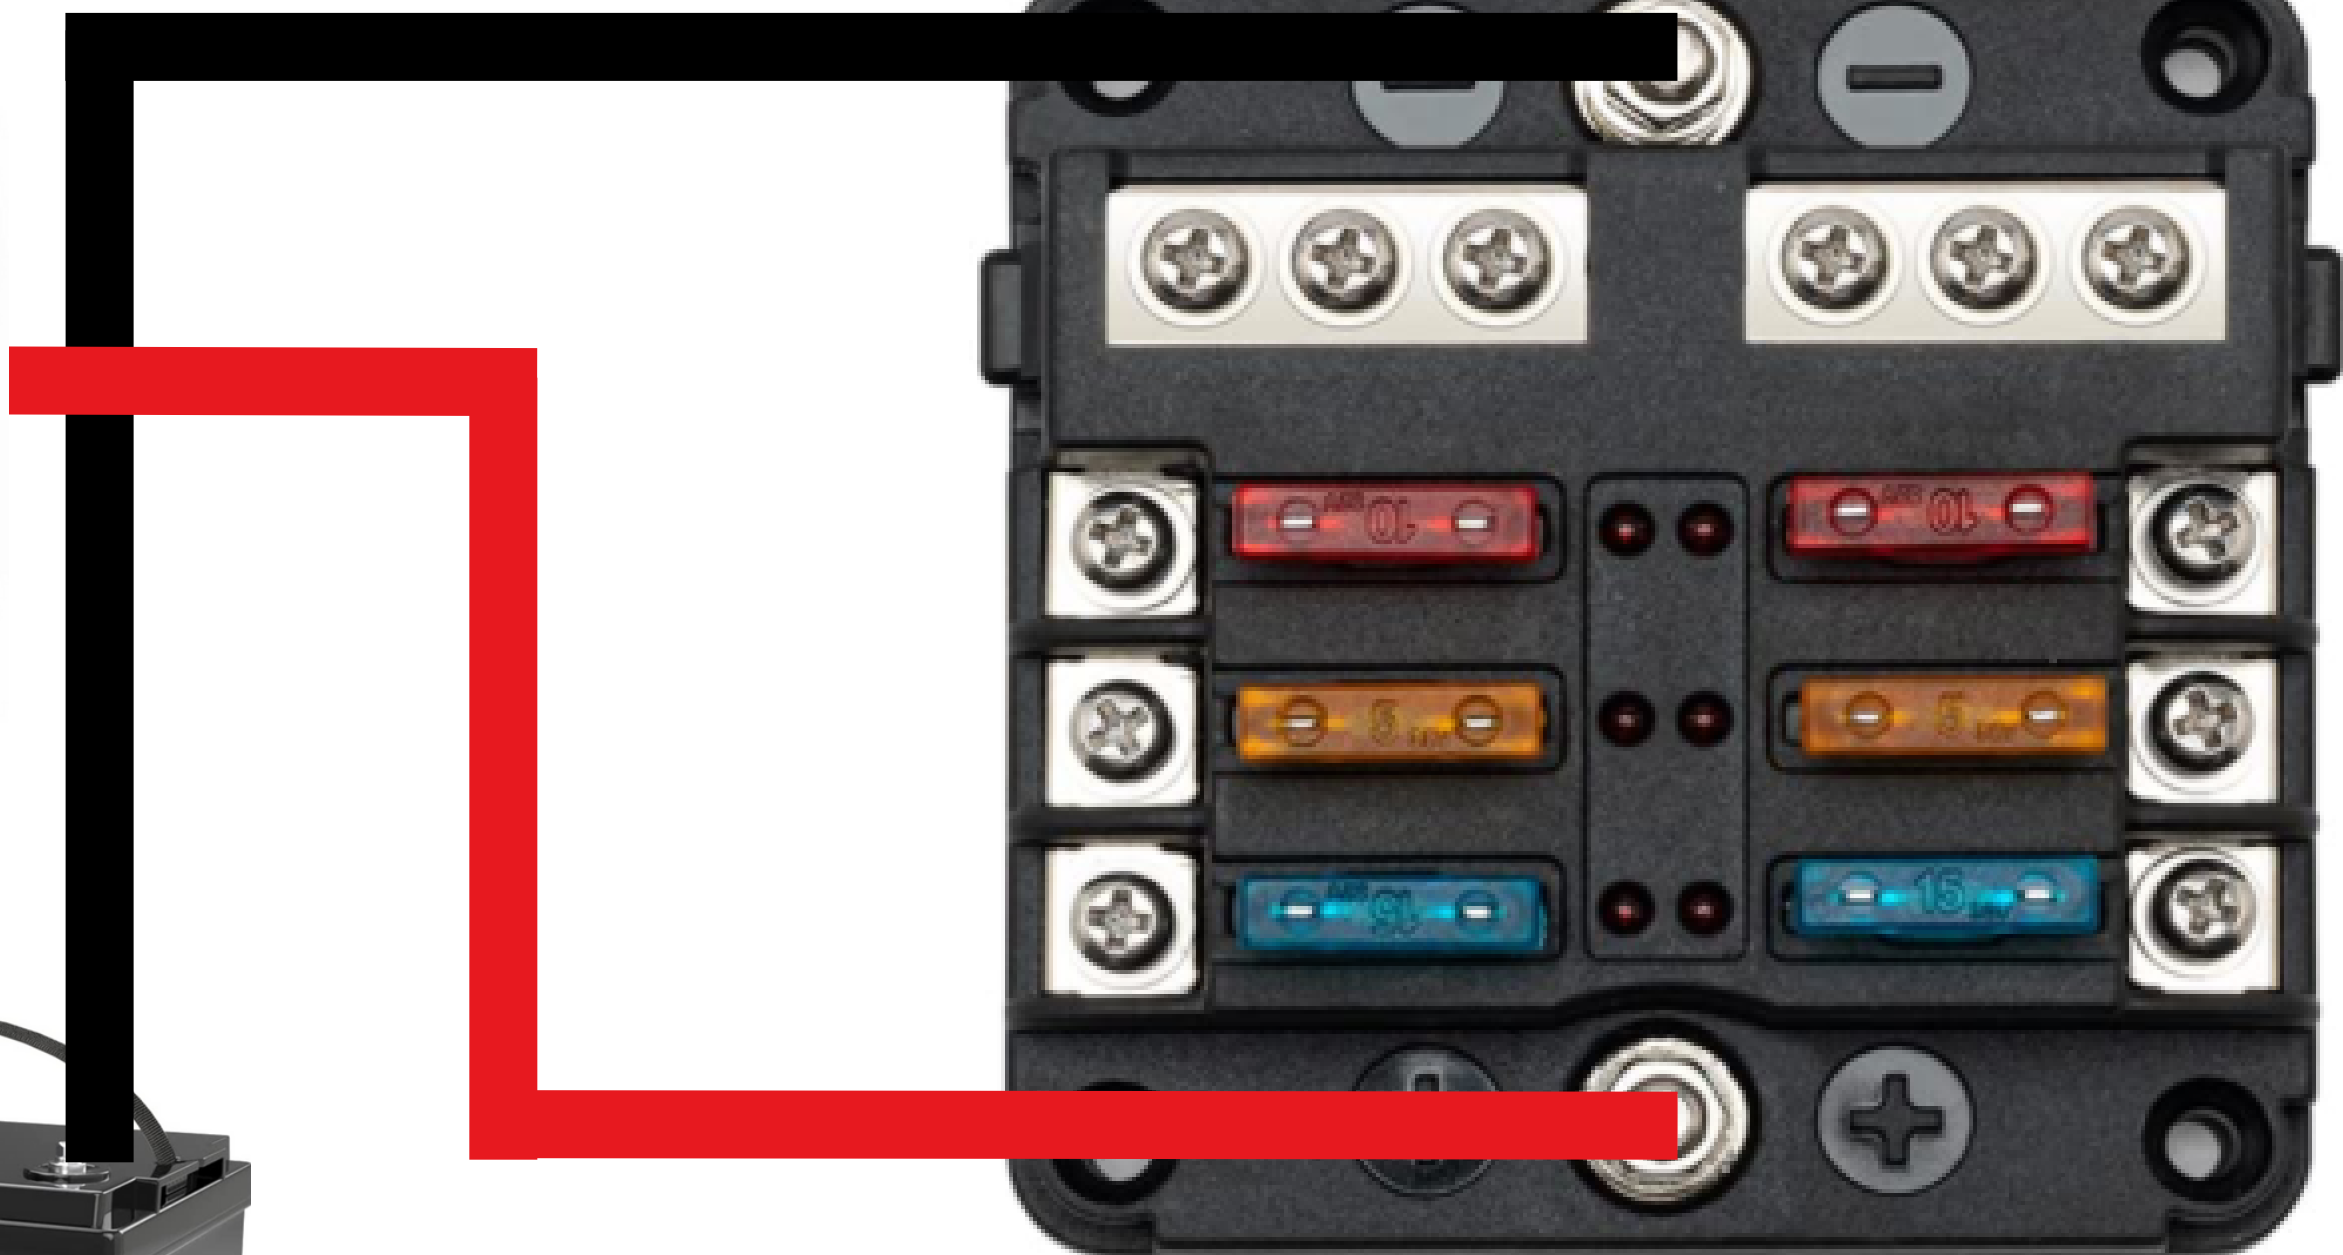

12V ⚡ 100AH
Energy Innovation
LJNOWIX
LiFePO4 DEFENDER X100
Deep Cycle Battery

Battery Indicator
SHUNT

GROUND TO CHASIS

INSTALLING BUS BARS DIAGRAM

||||| BASICS

LOAD

POWER SOURCE

POWER SOURCE

LOAD

POWER SOURCE

T Tocas
CIRCUIT PROTECTOR
E9 50
WATERPROOF
IGNITION PROTECTED

12V 100AH
Energy Innovation
UNOWIX
LiFePO4 DEFENDER X100
Deep Cycle Battery

WIRING A CHARGE CONTROLLER

WIRING A CHARGE CONTROLLER