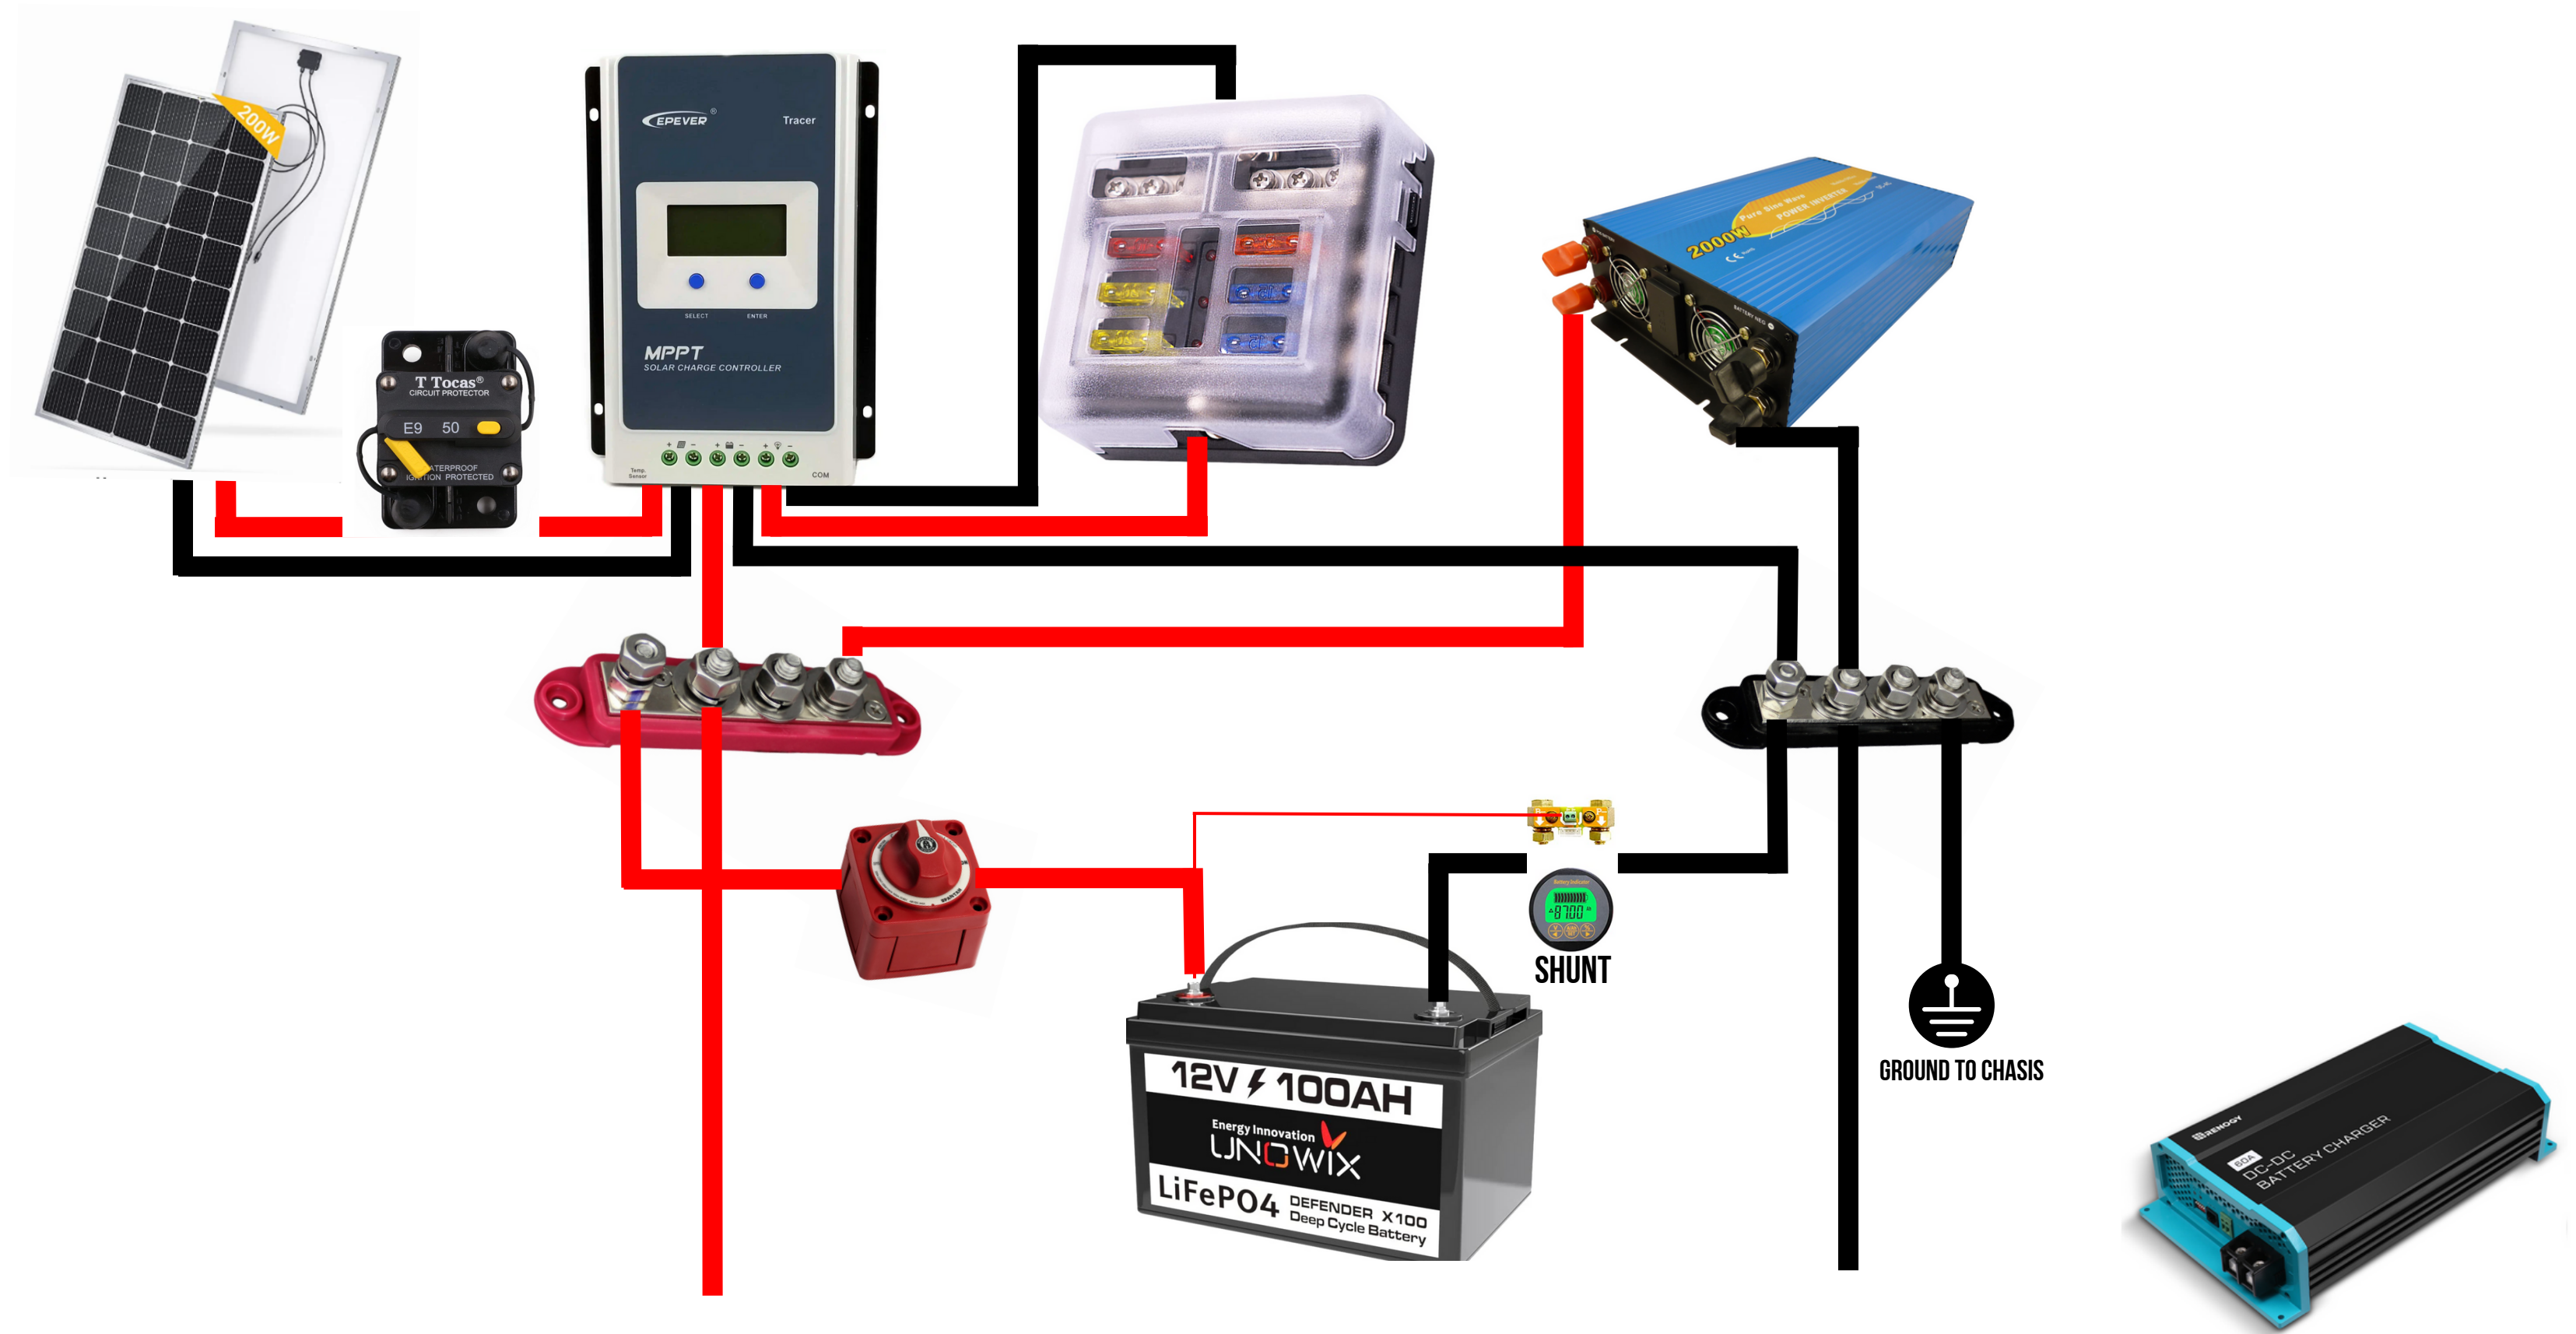

12V ⚡ 100AH
Energy Innovation
LJNOWIX
LiFePO4 DEFENDER X100
Deep Cycle Battery

Battery Indicator
SHUNT

GROUND TO CHASIS

INSTALLING BUS BARS DIAGRAM

||||| BASICS

LOAD

POWER SOURCE

POWER SOURCE

LOAD

POWER SOURCE

T Tocas
CIRCUIT PROTECTOR
E9 50
WATERPROOF
IGNITION PROTECTED

12V 100AH
Energy Innovation
UNOWIX
LiFePO4 DEFENDER X100
Deep Cycle Battery

WIRING A CHARGE CONTROLLER

WIRING A CHARGE CONTROLLER

WIRING A CHARGE CONTROLLER

To (-/+) Bus Bars

BASIC 12 VOLT WIRING DIAGRAM

DC TO DC CHARGER DIAGRAM

BATTERY ISOLATOR DIAGRAM

TEACHERS:
VANKOOKZ
2022

VAN

BUILD