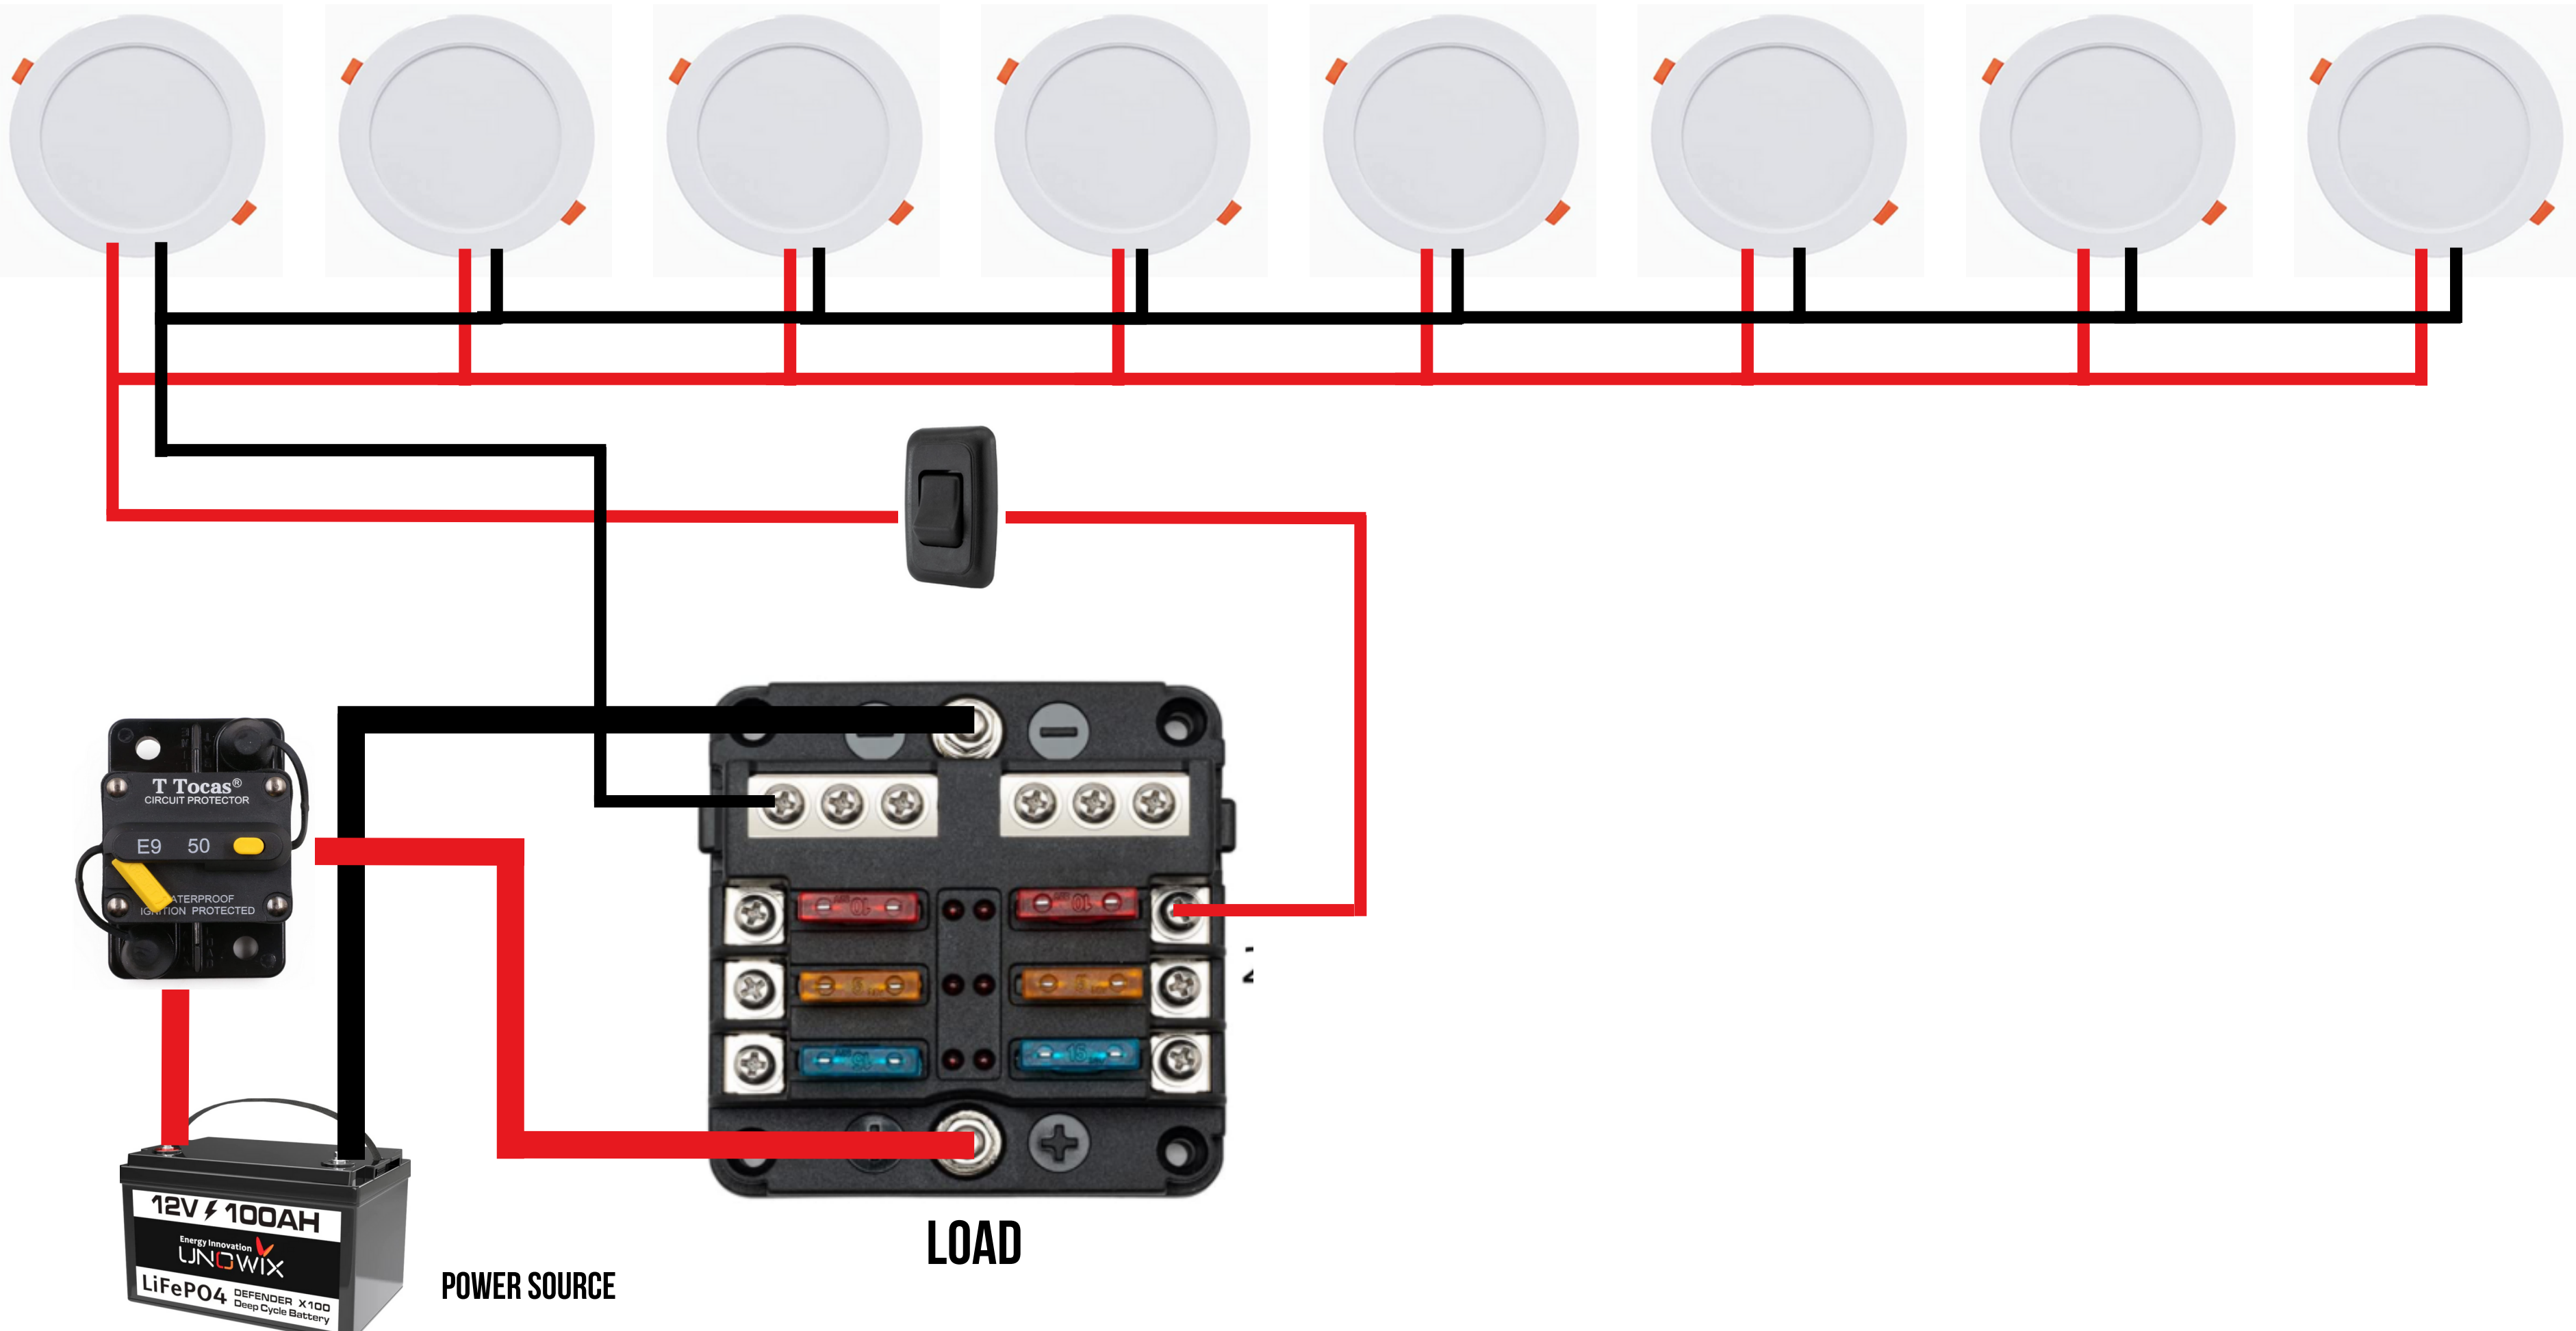

12V ⚡ 100AH
Energy Innovation
LJNOWIX
LiFePO4 DEFENDER X100
Deep Cycle Battery

Battery Indicator
SHUNT

GROUND TO CHASIS

INSTALLING BUS BARS DIAGRAM

||||| BASICS

LOAD

POWER SOURCE

POWER SOURCE

LOAD

POWER SOURCE

T Tocas
CIRCUIT PROTECTOR
E9 50
WATERPROOF
IGNITION PROTECTED

12V 100AH
Energy Innovation
UNOWIX
LiFePO4 DEFENDER X100
Deep Cycle Battery

WIRING A CHARGE CONTROLLER

WIRING A CHARGE CONTROLLER

WIRING A CHARGE CONTROLLER

To (-/+) Bus Bars

BASIC 12 VOLT WIRING DIAGRAM

DC TO DC CHARGER DIAGRAM

BATTERY ISOLATOR DIAGRAM

TEACHERS:
VANKOOKZ
2022

VAN

BUILD