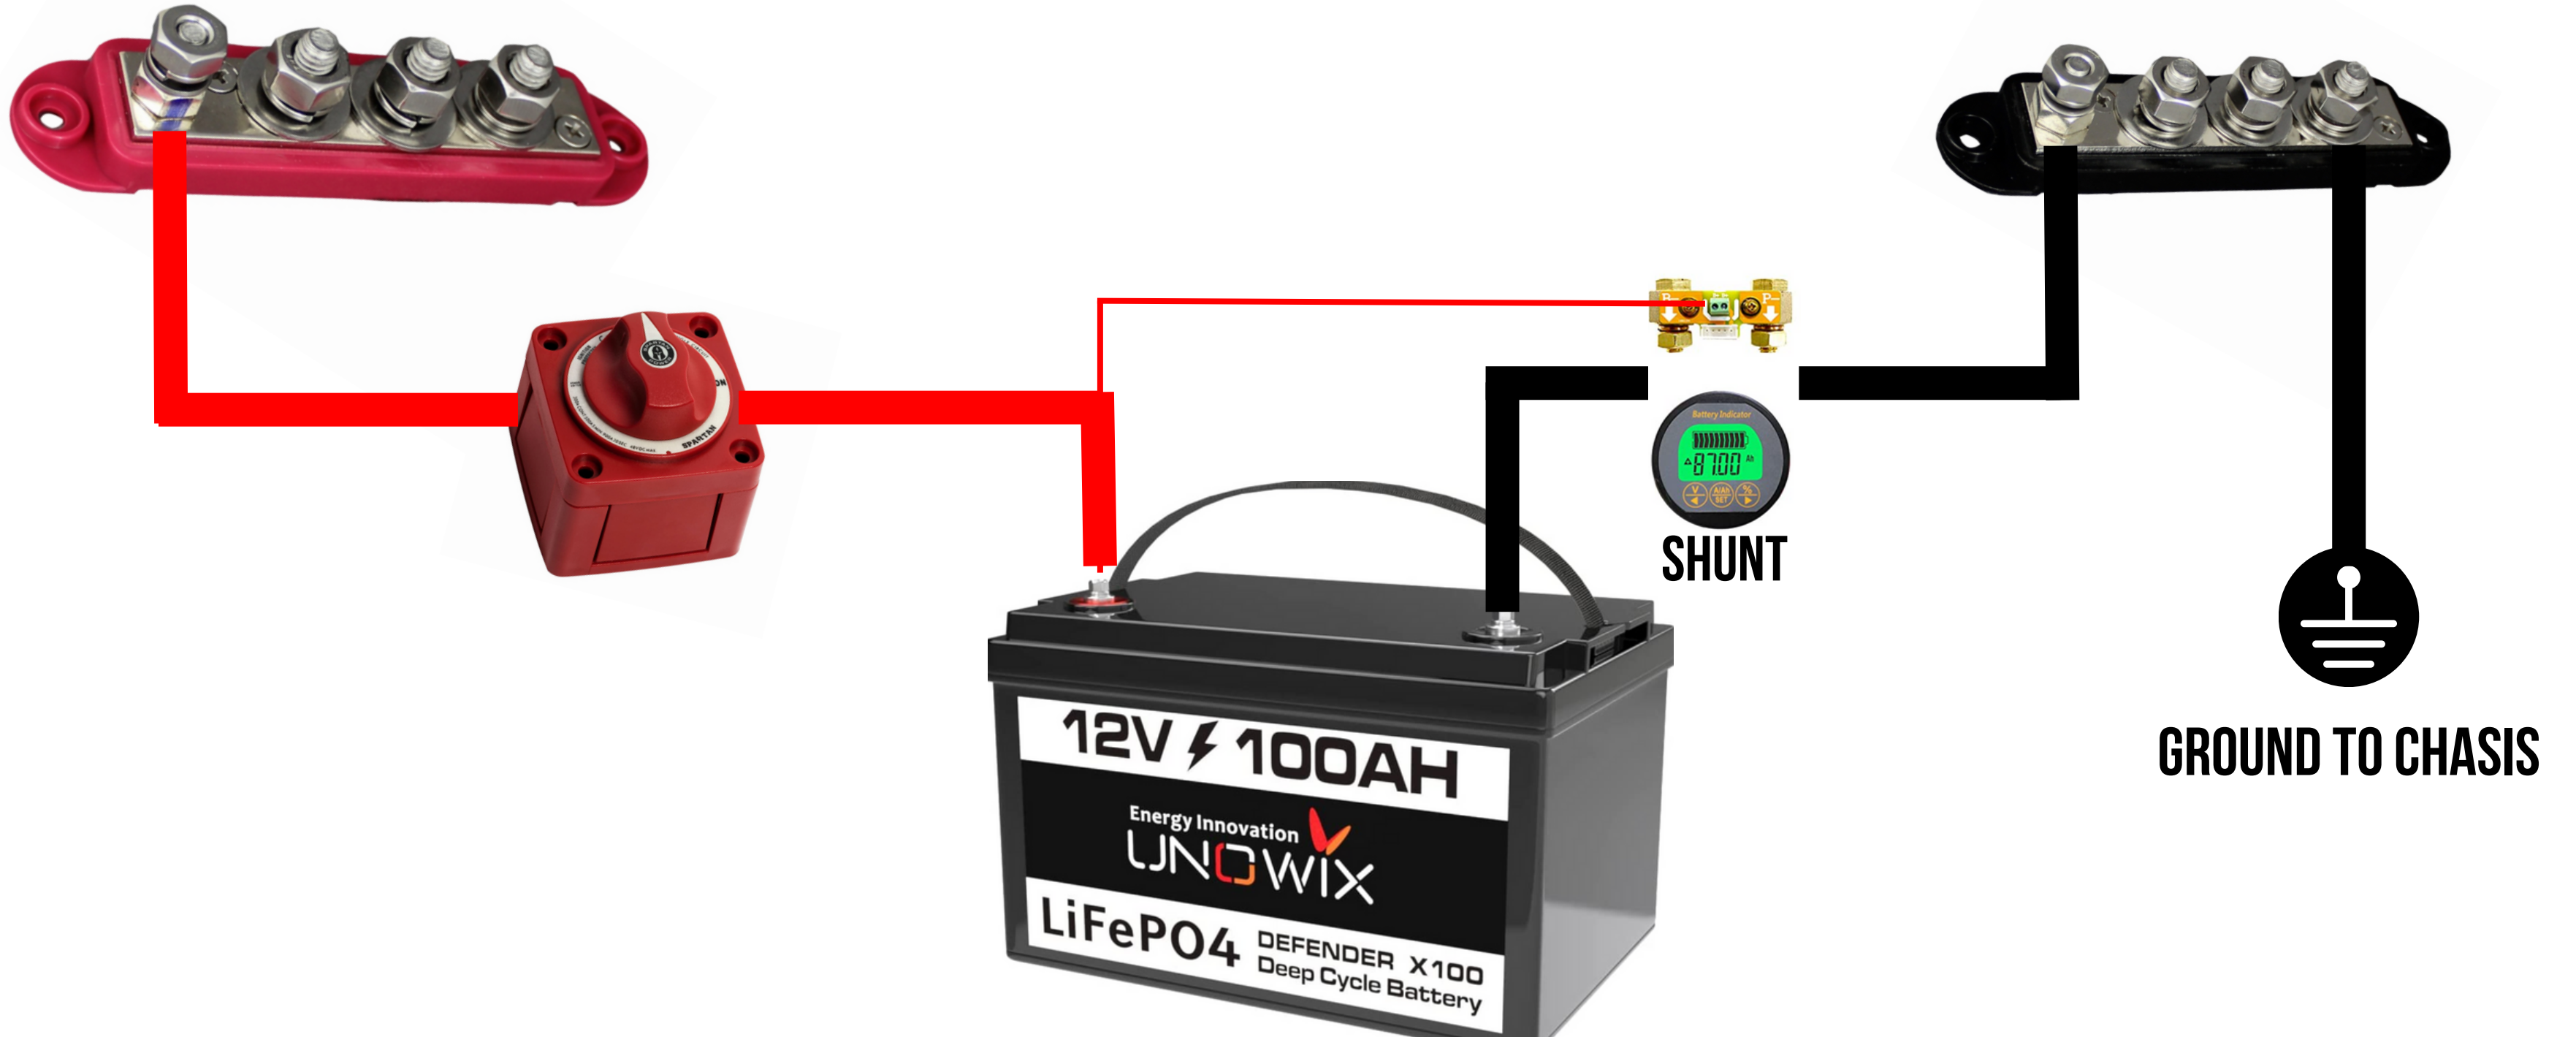

12V ⚡ 100AH
Energy Innovation
LJNOWIX
LiFePO4 DEFENDER X100
Deep Cycle Battery

Battery Indicator
SHUNT

GROUND TO CHASIS

INSTALLING BUS BARS DIAGRAM

||||| BASICS

LOAD

POWER SOURCE

POWER SOURCE

LOAD

POWER SOURCE

T Tocas
CIRCUIT PROTECTOR
E9 50
WATERPROOF
IGNITION PROTECTED

12V 100AH
Energy Innovation
UNOWIX
LiFePO4 DEFENDER X100
Deep Cycle Battery

WIRING A CHARGE CONTROLLER

WIRING A CHARGE CONTROLLER

WIRING A CHARGE CONTROLLER

To (-/+) Bus Bars

BASIC 12 VOLT WIRING DIAGRAM

DC TO DC CHARGER DIAGRAM

BATTERY ISOLATOR DIAGRAM

TEACHERS:
VANKOOKZ
2022

VAN

BUILD