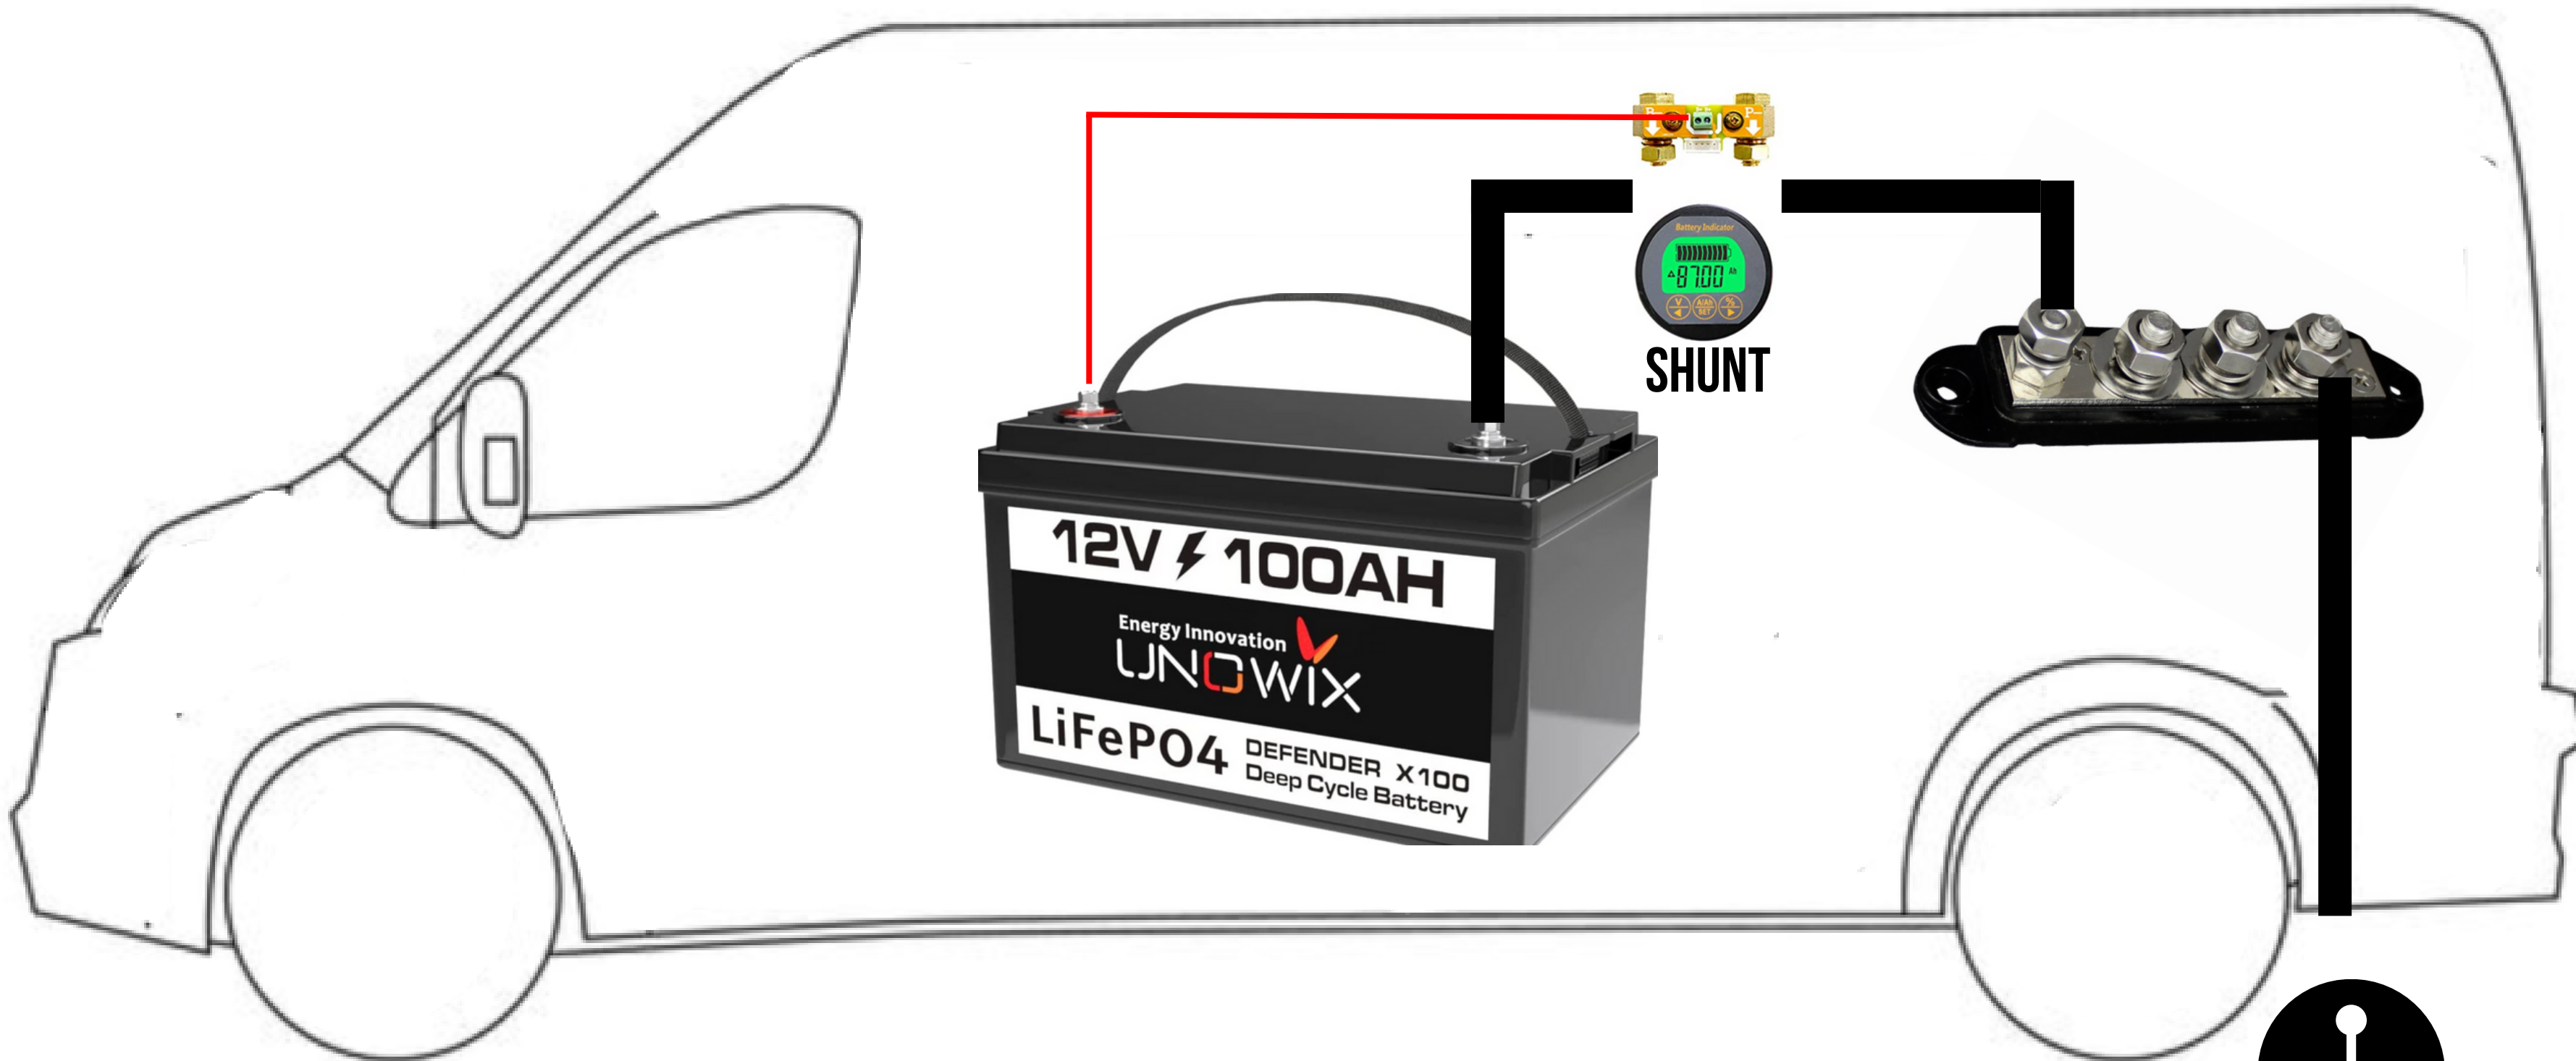

TEACHERS:
VANKOOKZ

2023

VAN

BUILD

vankookz
MASTER
CLASS

12 VOLT SYSTEM PHASE 5 WIRING 101

WIRING BATTERIES IN PARALLEL

GROUNDING YOUR BATTERY BANK

12V ⚡ 100AH
Energy Innovation
LJNOWIX
LiFePO4 DEFENDER X100
Deep Cycle Battery

Battery Indicator
SHUNT

GROUND TO CHASIS

INSTALLING BUS BARS DIAGRAM

||||| BASICS

LOAD

POWER SOURCE

POWER SOURCE

LOAD

POWER SOURCE

T Tocas
CIRCUIT PROTECTOR
E9 50
WATERPROOF
IGNITION PROTECTED

12V 100AH
Energy Innovation
UNOWIX
LiFePO4 DEFENDER X100
Deep Cycle Battery

WIRING A CHARGE CONTROLLER

WIRING A CHARGE CONTROLLER