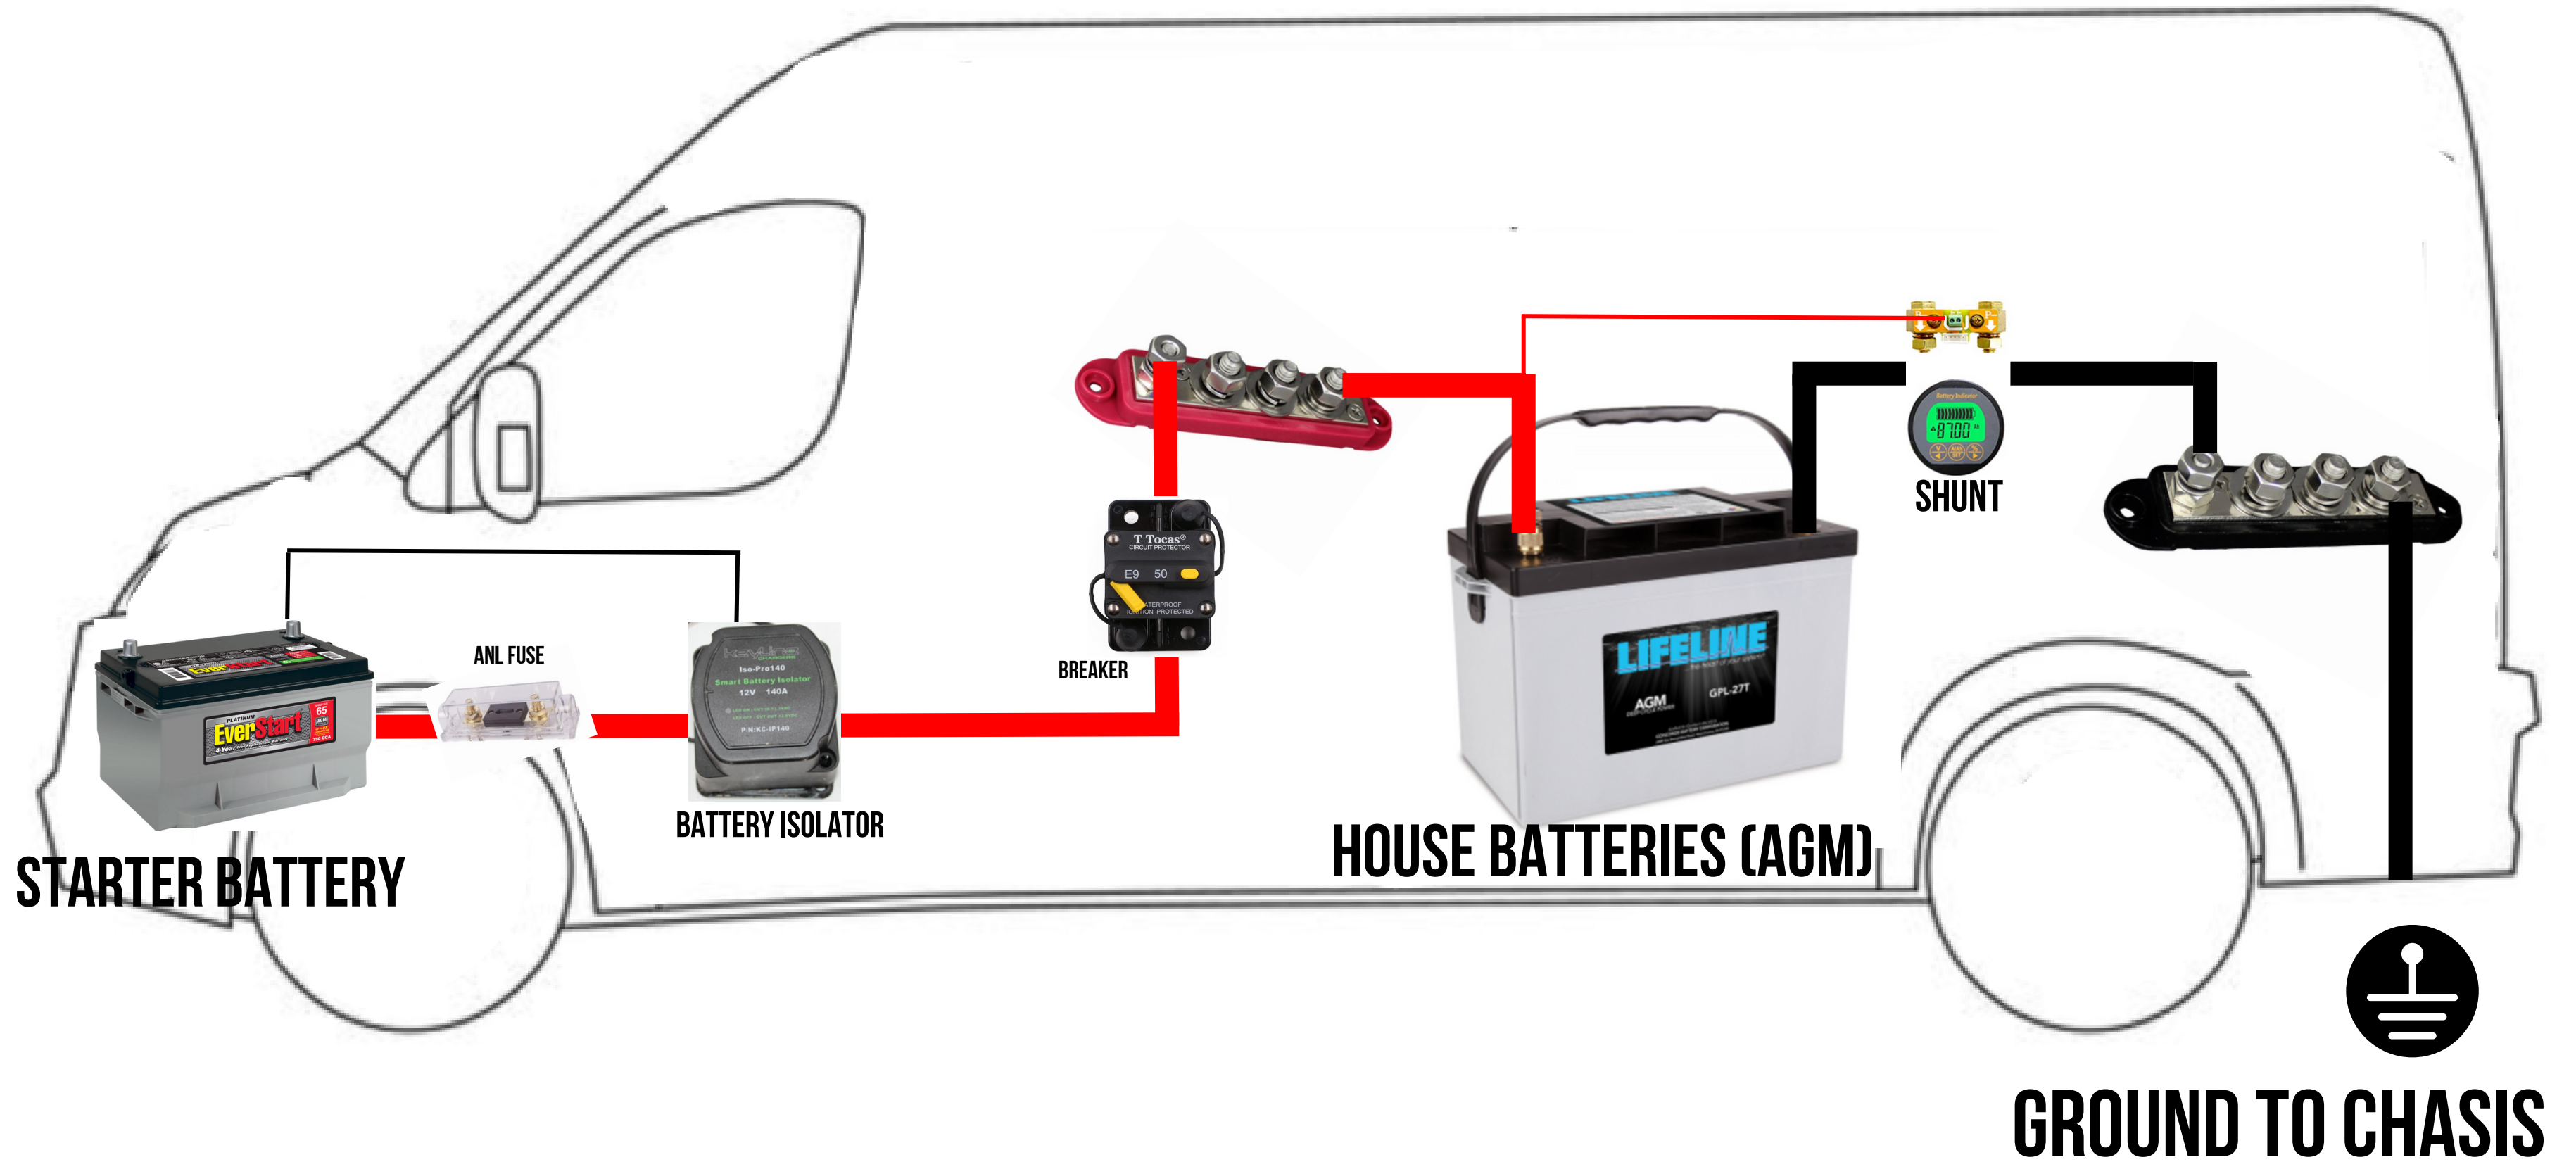

12V ⚡ 100AH
Energy Innovation
LJNOWIX
LiFePO4 DEFENDER X100
Deep Cycle Battery

Battery Indicator
SHUNT

GROUND TO CHASIS

INSTALLING BUS BARS DIAGRAM

||||| BASICS

LOAD

POWER SOURCE

POWER SOURCE

LOAD

POWER SOURCE

T Tocas
CIRCUIT PROTECTOR
E9 50
WATERPROOF
IGNITION PROTECTED

12V 100AH
Energy Innovation
UNOWIX
LiFePO4 DEFENDER X100
Deep Cycle Battery

WIRING A CHARGE CONTROLLER

WIRING A CHARGE CONTROLLER

WIRING A CHARGE CONTROLLER

To (-/+) Bus Bars

BASIC 12 VOLT WIRING DIAGRAM

DC TO DC CHARGER DIAGRAM

BATTERY ISOLATOR DIAGRAM

TEACHERS:
VANKOOKZ
2022

VAN

BUILD