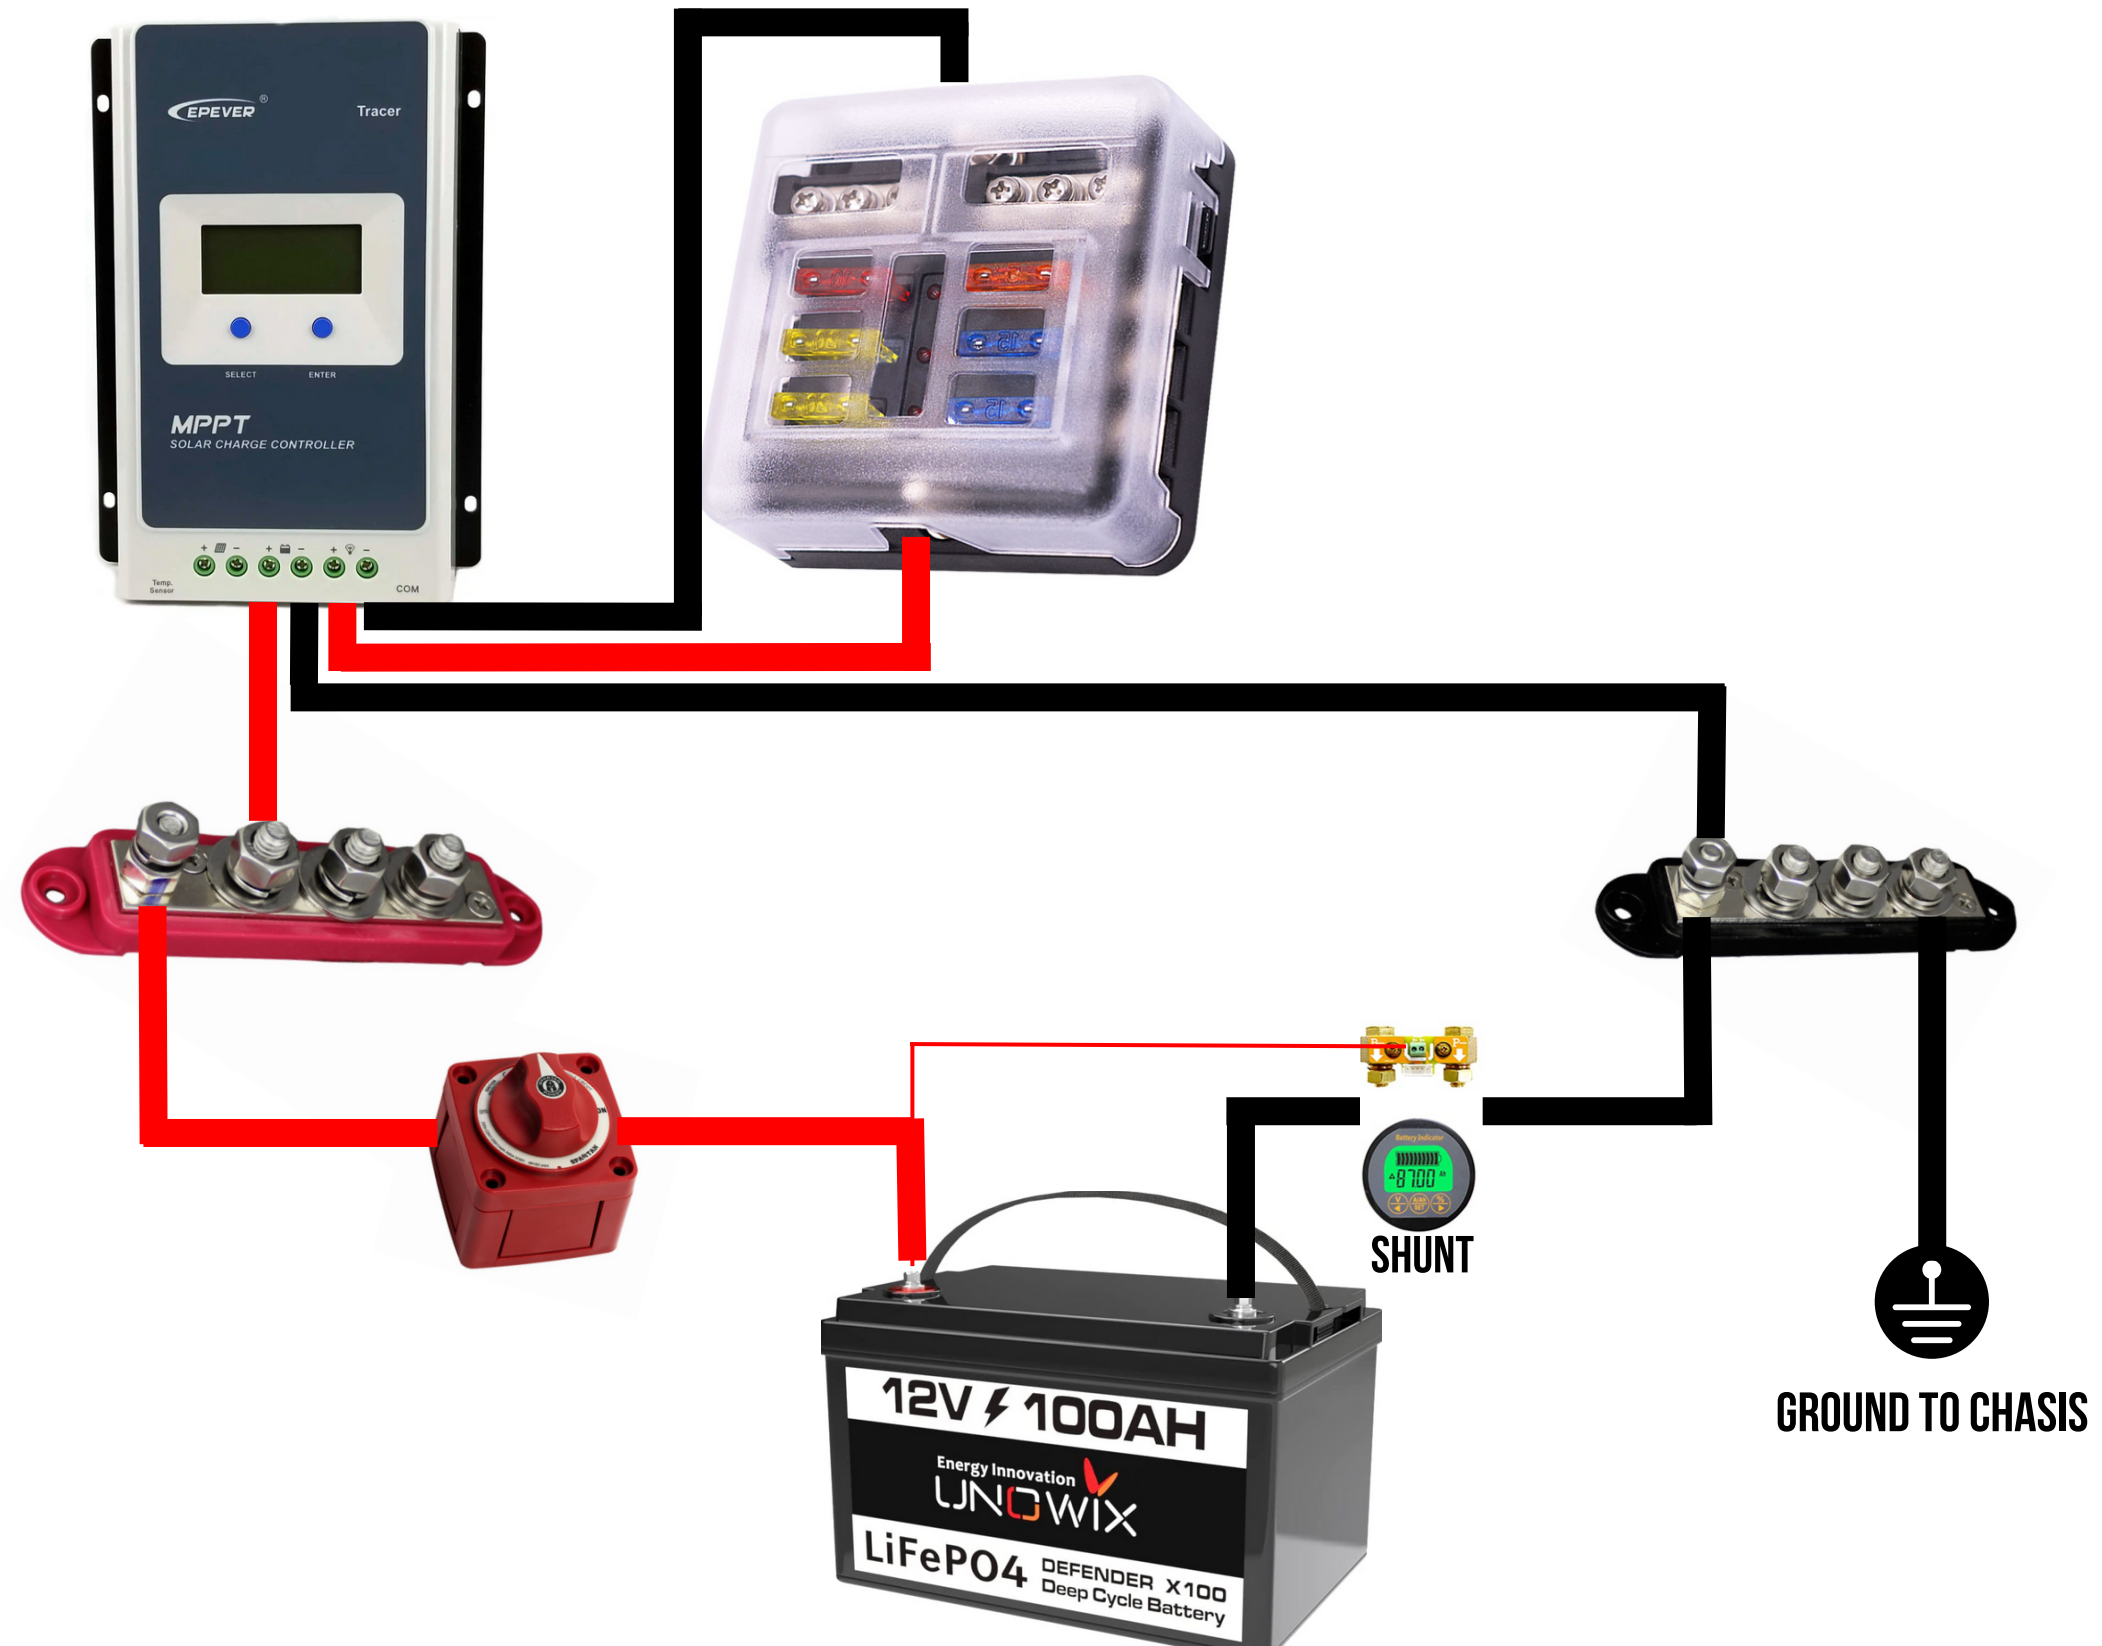

12V ⚡ 100AH
Energy Innovation
LJNOWIX
LiFePO4 DEFENDER X100
Deep Cycle Battery

Battery Indicator
SHUNT

GROUND TO CHASIS

INSTALLING BUS BARS DIAGRAM

||||| BASICS

LOAD

POWER SOURCE

POWER SOURCE

LOAD

POWER SOURCE

T Tocas
CIRCUIT PROTECTOR
E9 50
WATERPROOF
IGNITION PROTECTED

12V 100AH
Energy Innovation
UNOWIX
LiFePO4 DEFENDER X100
Deep Cycle Battery

WIRING A CHARGE CONTROLLER

WIRING A CHARGE CONTROLLER

WIRING A CHARGE CONTROLLER

To (-/+) Bus Bars

BASIC 12 VOLT WIRING DIAGRAM

DC TO DC CHARGER DIAGRAM

BATTERY ISOLATOR DIAGRAM

TEACHERS:
VANKOOKZ
2022

VAN

BUILD