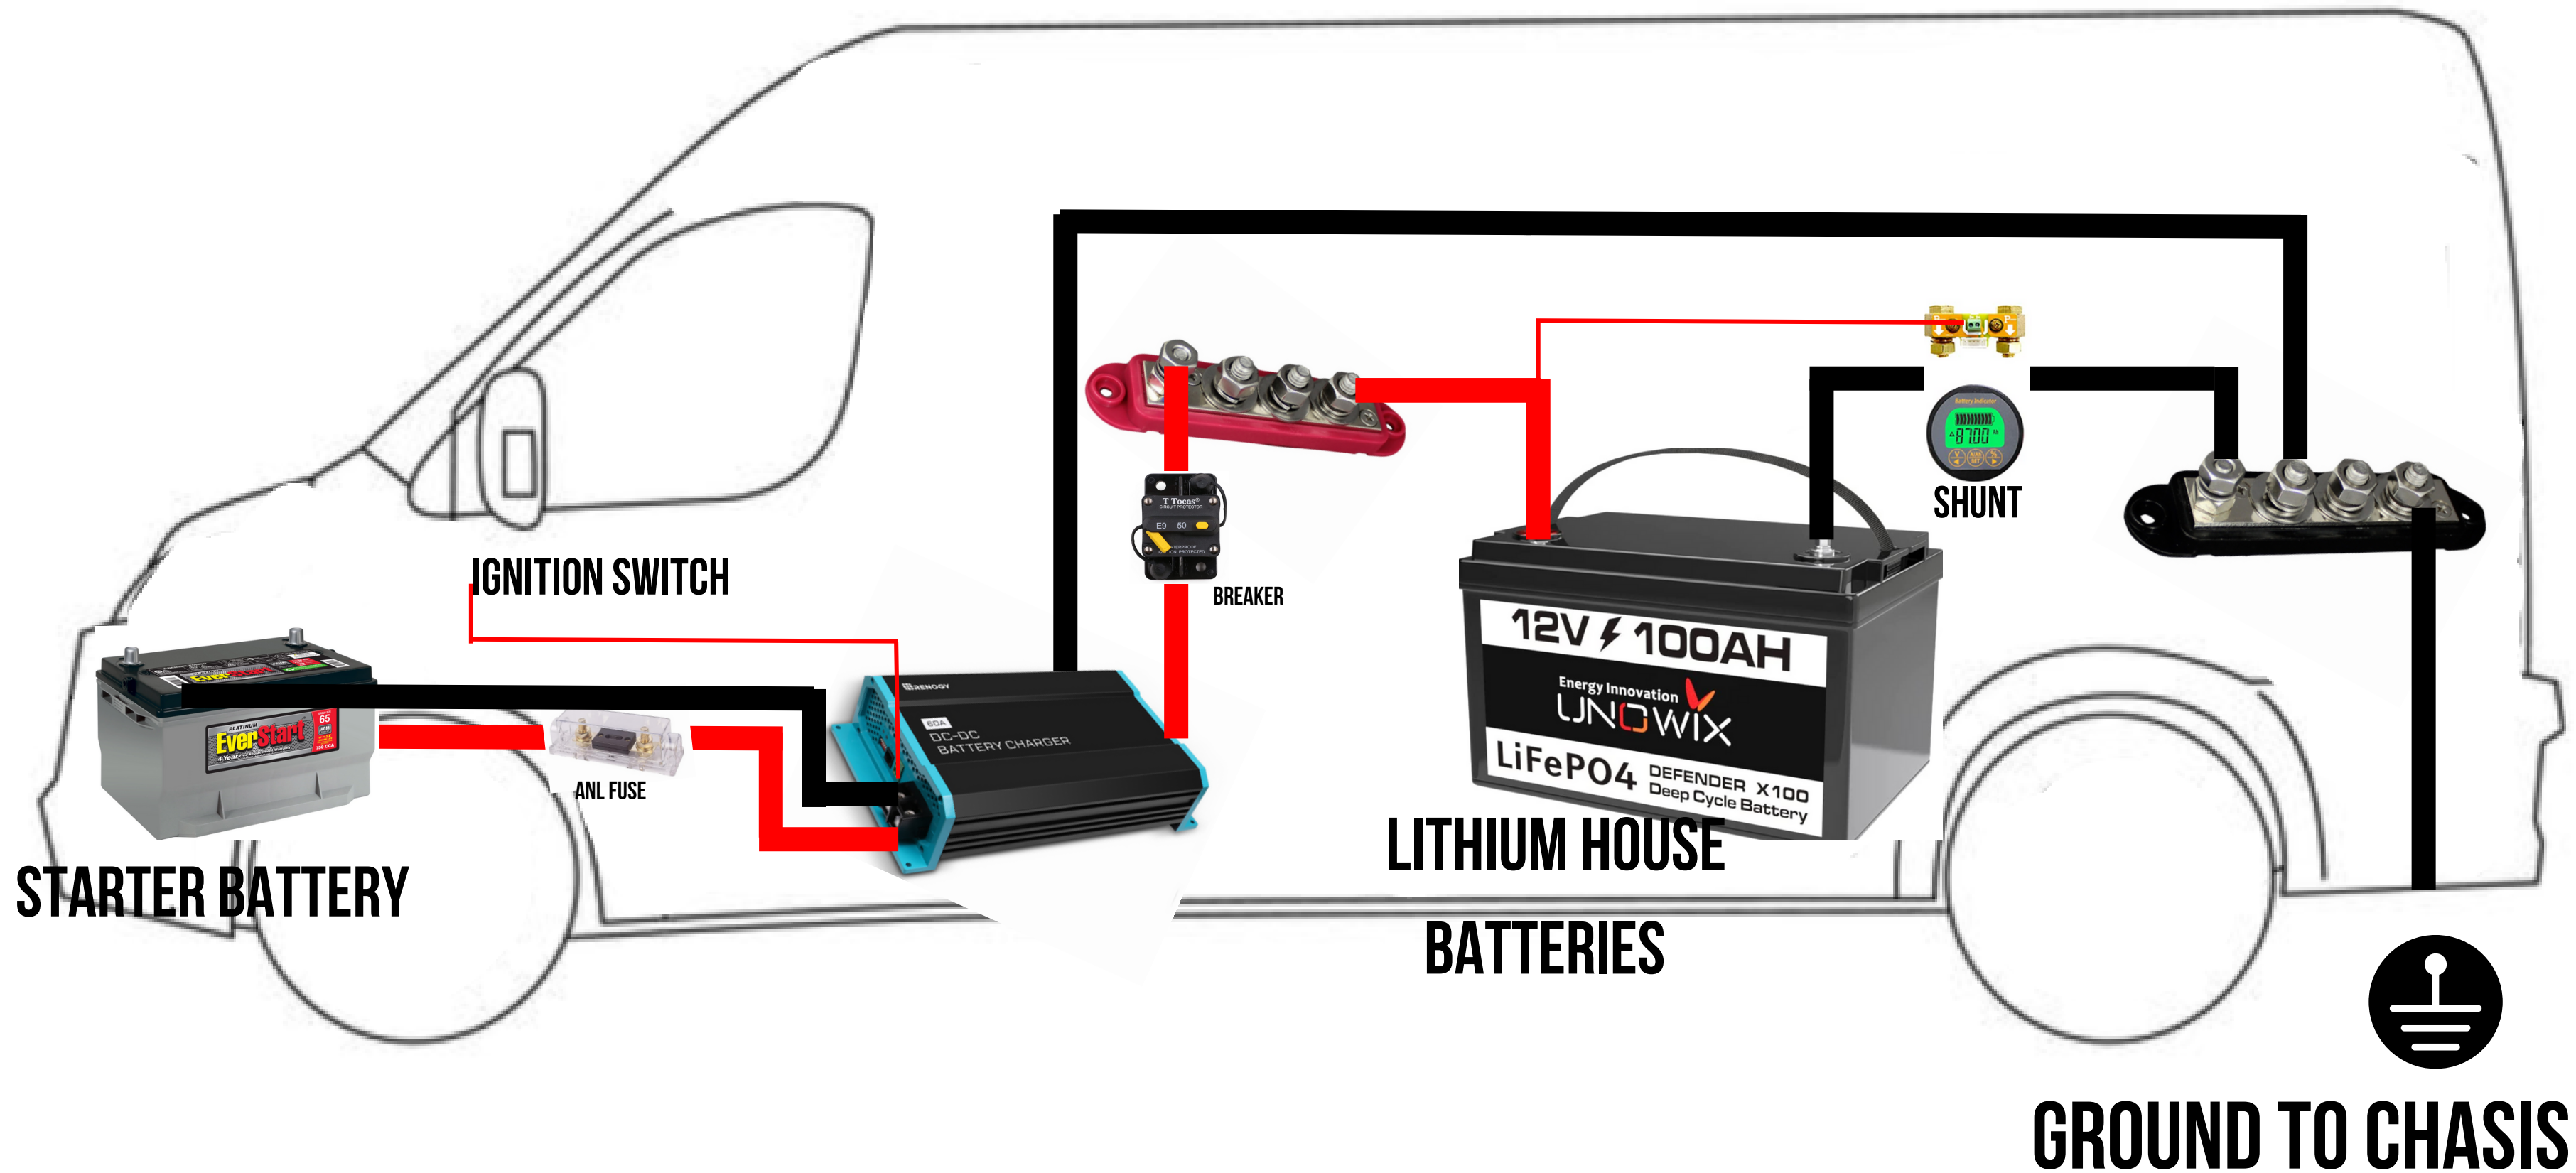

12V ⚡ 100AH
Energy Innovation
LJNOWIX
LiFePO4 DEFENDER X100
Deep Cycle Battery

Battery Indicator
SHUNT

GROUND TO CHASIS

INSTALLING BUS BARS DIAGRAM

||||| BASICS

LOAD

POWER SOURCE

POWER SOURCE

LOAD

POWER SOURCE

T Tocas
CIRCUIT PROTECTOR
E9 50
WATERPROOF
IGNITION PROTECTED

12V 100AH
Energy Innovation
UNOWIX
LiFePO4 DEFENDER X100
Deep Cycle Battery

WIRING A CHARGE CONTROLLER

WIRING A CHARGE CONTROLLER

WIRING A CHARGE CONTROLLER

To (-/+) Bus Bars

BASIC 12 VOLT WIRING DIAGRAM

DC TO DC CHARGER DIAGRAM

BATTERY ISOLATOR DIAGRAM

TEACHERS:
VANKOOKZ
2022

VAN

BUILD