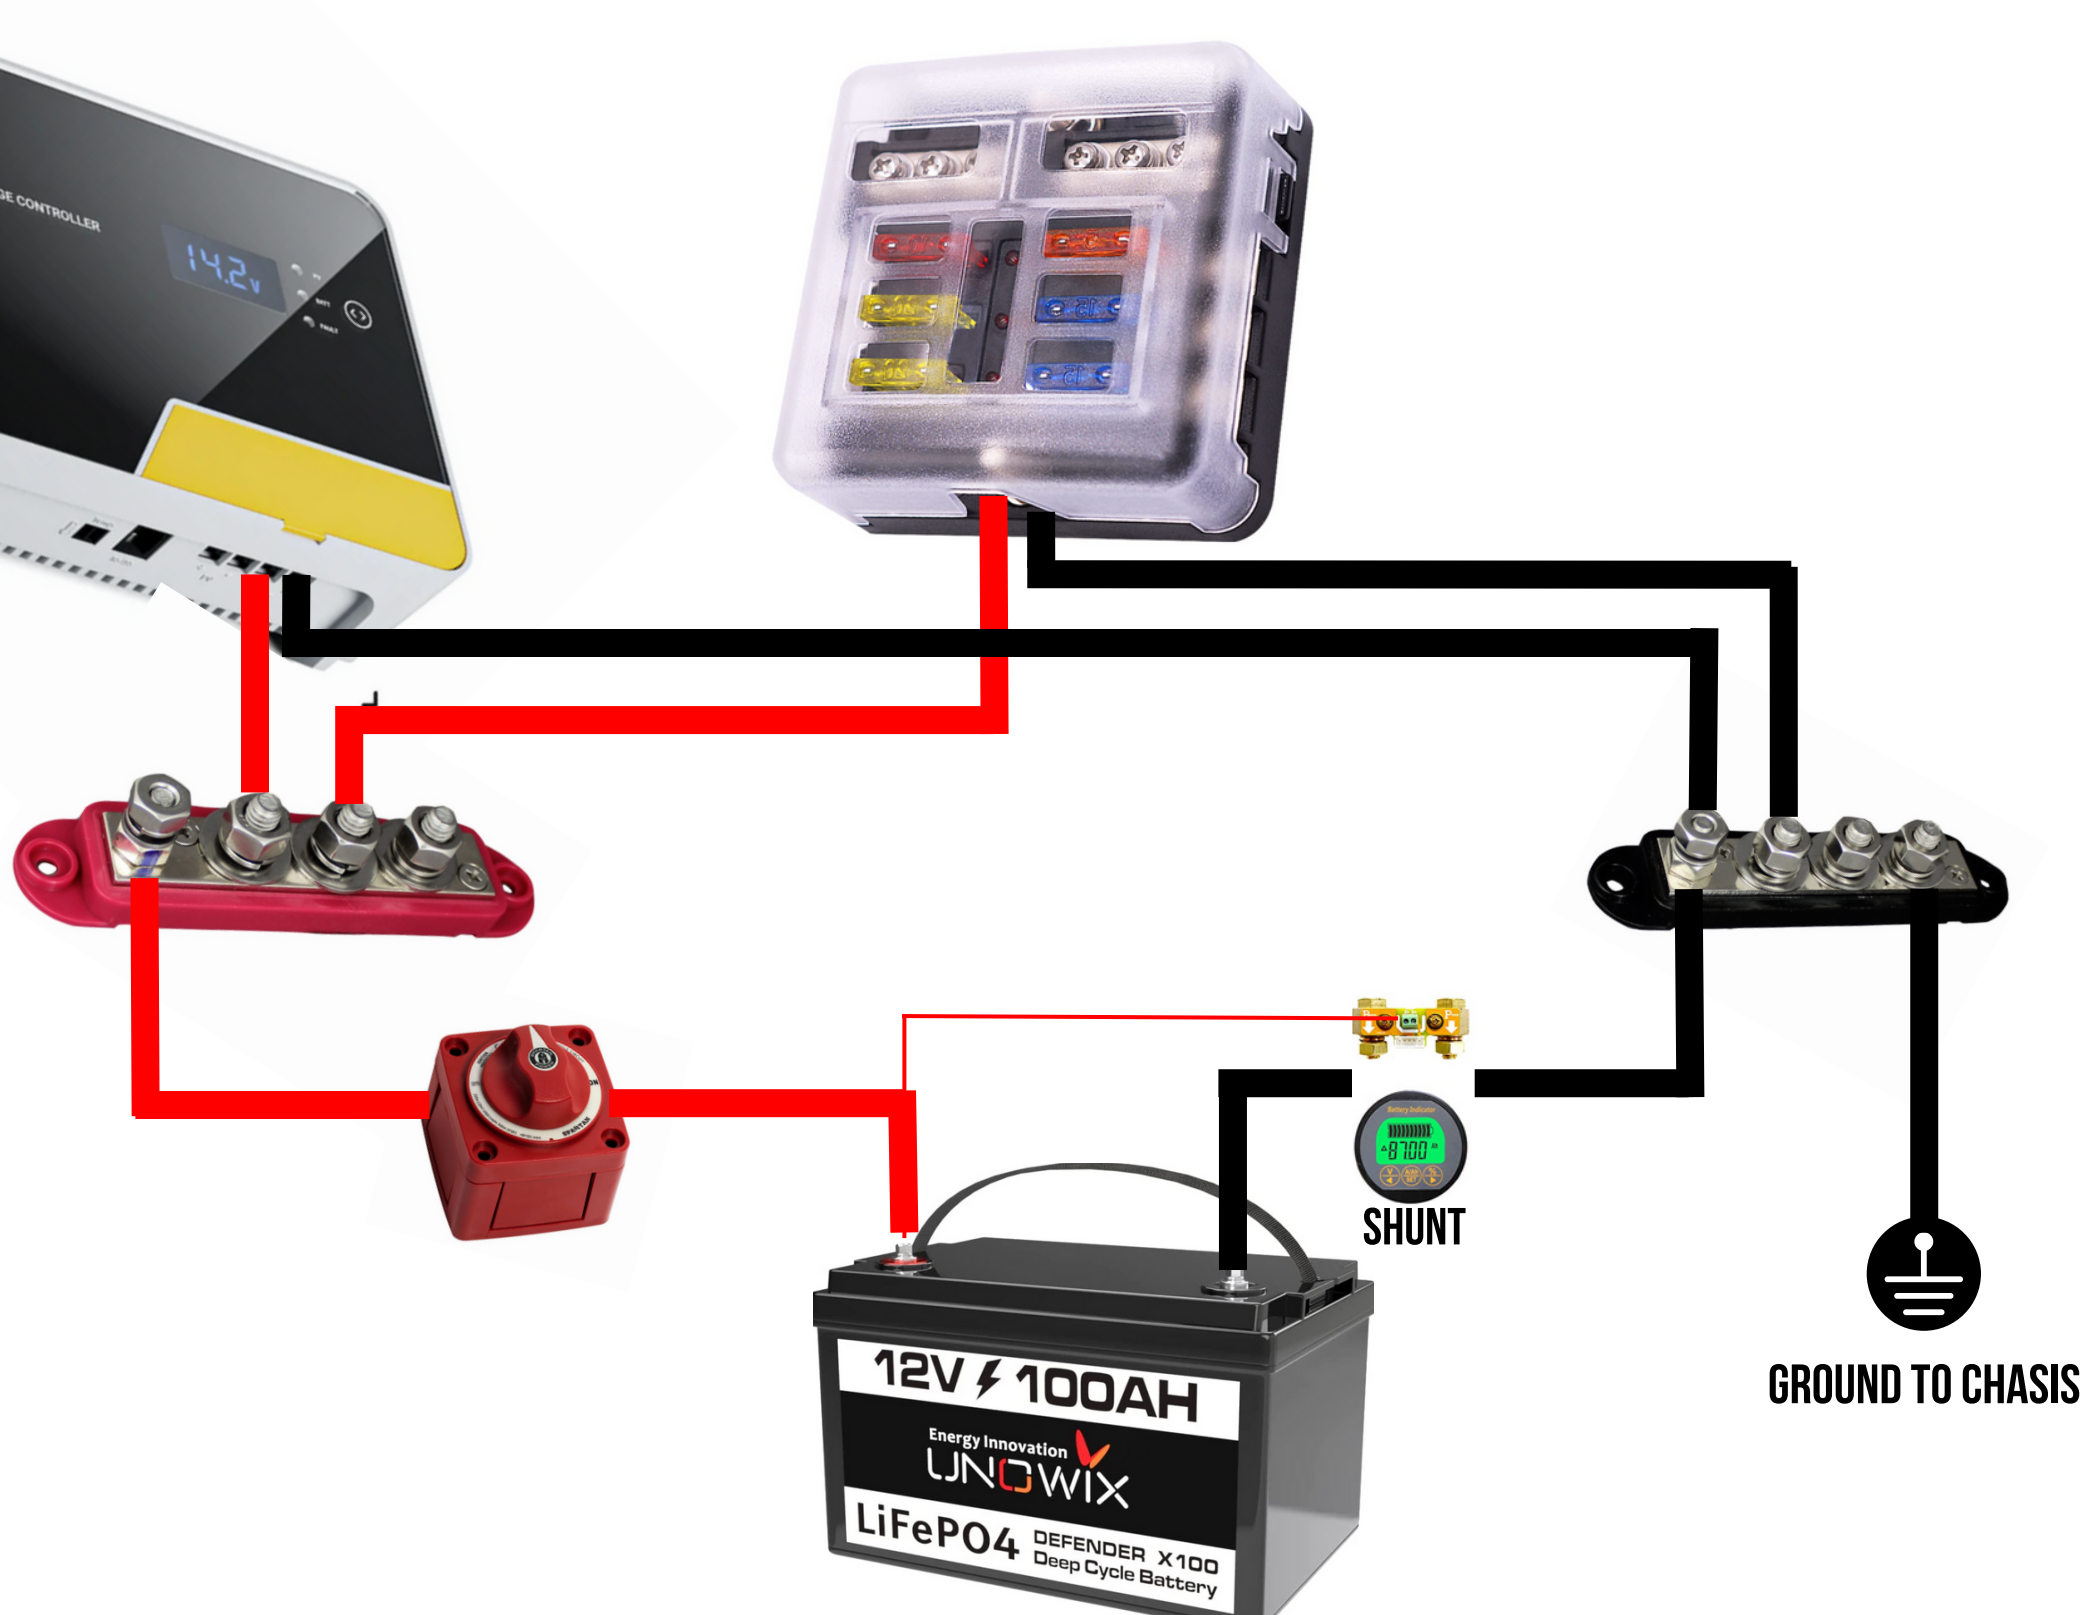

12V ⚡ 100AH
Energy Innovation
LJNOWIX
LiFePO4 DEFENDER X100
Deep Cycle Battery

Battery Indicator
SHUNT

GROUND TO CHASIS

INSTALLING BUS BARS DIAGRAM

||||| BASICS

LOAD

POWER SOURCE

POWER SOURCE

LOAD

POWER SOURCE

T Tocas
CIRCUIT PROTECTOR
E9 50
WATERPROOF
IGNITION PROTECTED

12V 100AH
Energy Innovation
UNOWIX
LiFePO4 DEFENDER X100
Deep Cycle Battery

WIRING A CHARGE CONTROLLER

WIRING A CHARGE CONTROLLER

WIRING A CHARGE CONTROLLER

To (-/+) Bus Bars

BASIC 12 VOLT WIRING DIAGRAM

DC TO DC CHARGER DIAGRAM

BATTERY ISOLATOR DIAGRAM

TEACHERS:
VANKOOKZ
2022

VAN

BUILD