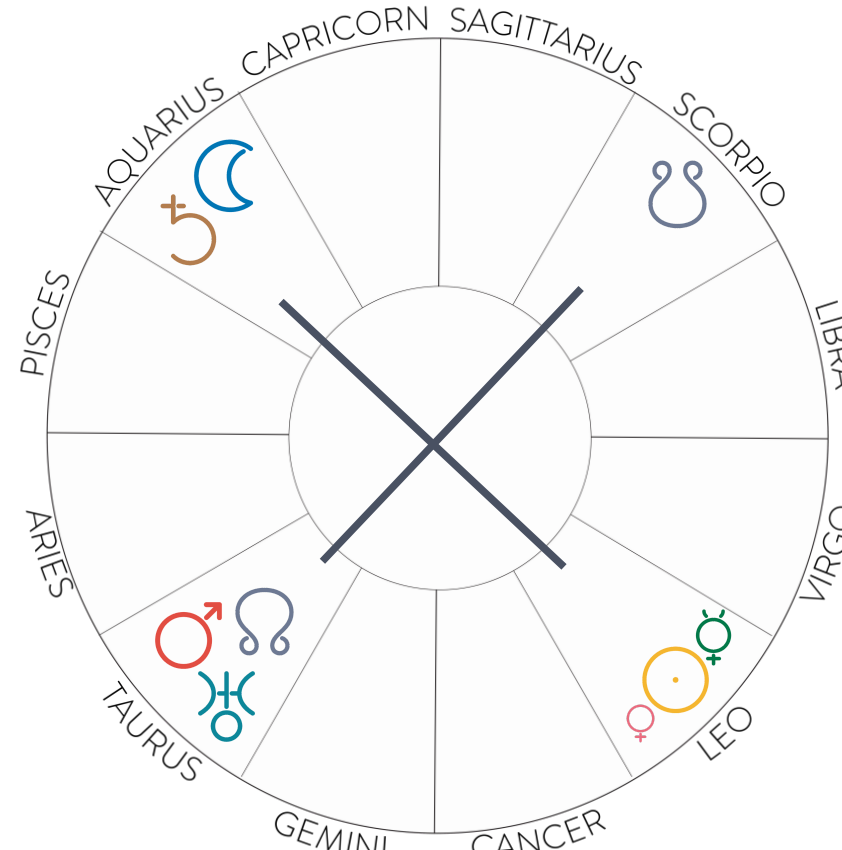

JULY & AUGUST

- 7.5 - Mars in Taurus (7.5- 8.20)
- 7.22 - Leo Season (7.22 - 8.22)
- 7.28 - Leo New Moon (5°) ; Mercury square Uranus
- 7.29 - Mercury & Uranus square Nodes (18-20° fixed)
- 7.31 - Mercury opposite Saturn (22°)
- 8.1 - **Mars, Uranus, North Node Conjunction (18° Taurus)**
- 8.7 - Mars square Saturn (22° Taurus / Aquarius)
- 8.11 - Aquarius Full Moon (19°)
  - Square Uranus Nodes, Uranus & Mars (19°)
- Venus in Leo (8.11-9.5)
- 8.28 - Venus opposite Saturn @20°

04.