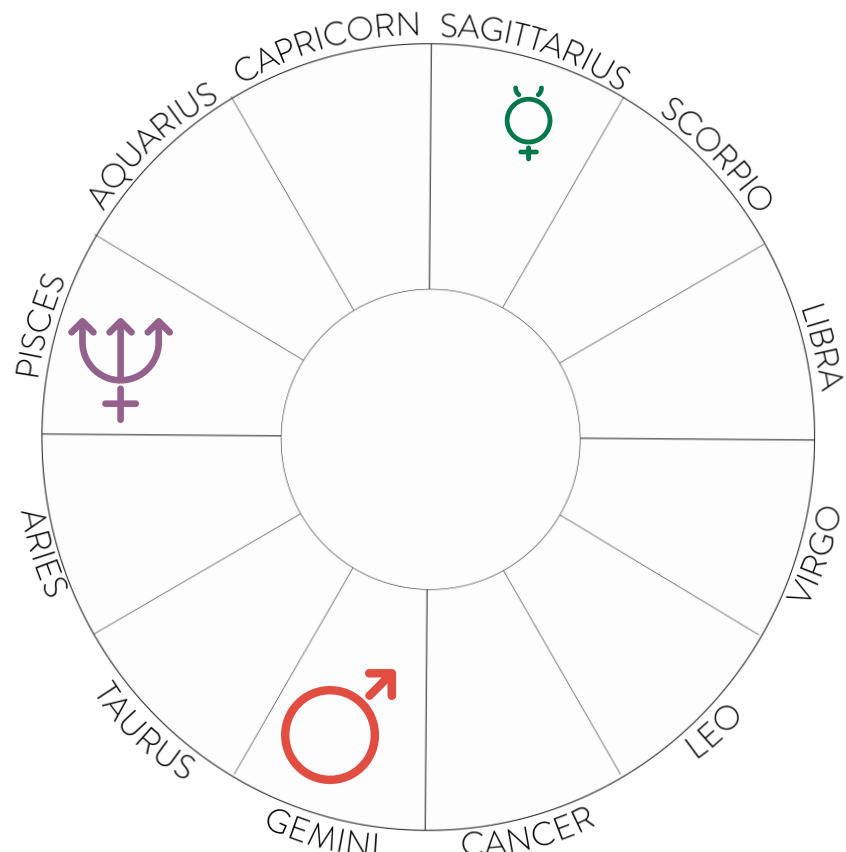

NOVEMBER

- 11.19 - Mars square Neptune (22°)
- 11.29 - Mercury opposite Mars (19°)

realizations, reveals, and clarity

03.