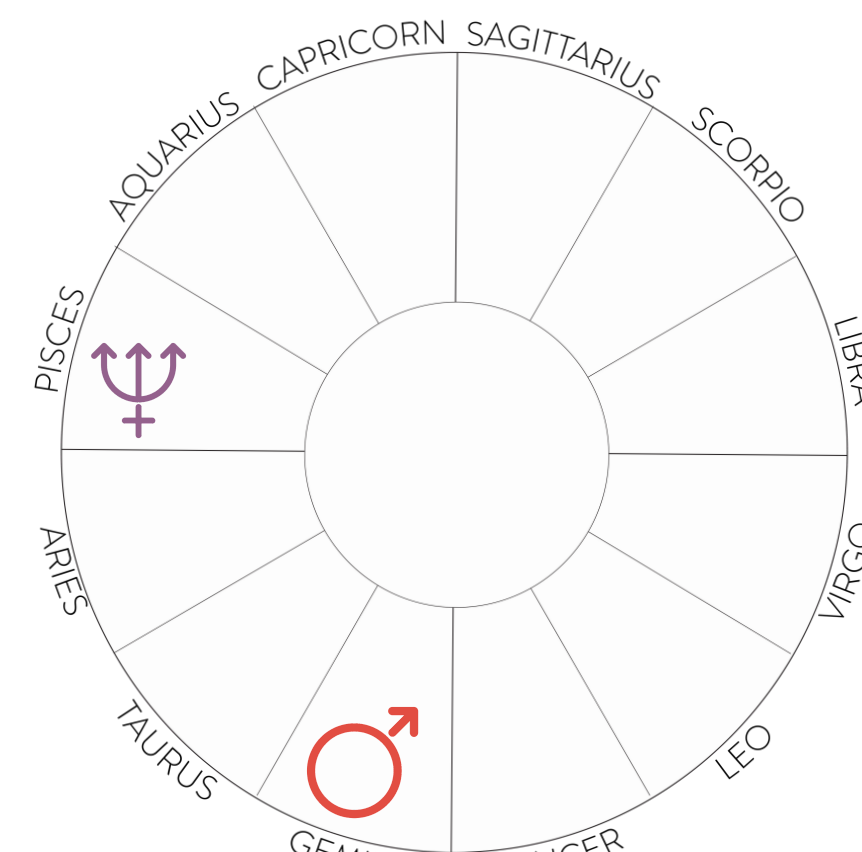

*reevaluating the plan &
bringing in new 2023 themes*

04.

DECEMBER

- 12.29 - Mercury Retrograde, conjunct Venus (24° Capricorn)
- 1.18.2023 - Mercury Direct (8° Capricorn)
- Shadow: December 13 - February 8

- Mars in Gemini (8.20 - 3.25.2023)
- 9.10 - Pisces Full Moon (17°) (loose conjunction with Neptune @ 24°, loose square to Mars @11° Gemini)
- 10.5 - T-Square: Mars (21° Gemini) Mercury (26° Virgo) Neptune (23° Pisces)
- 10.12 - Mars square Neptune (23° Gemini / Pisces)

dissolution & changed expectations

02.

NOVEMBER

- 11.19 - Mars square Neptune (22°)
- 11.29 - Mercury opposite Mars (19°)

realizations, reveals, and clarity

03.

DECEMBER

- 12.1 - Venus opposite Mars (18° Gem/Sag) ; Mercury square Neptune (22° Sag/ Pisces)
- 12.7 - Gemini Full Moon (16°, exactly conjunct Mars)
- 12.8 - Mars opposite Sun (16° Gemini)
 - Halfway point

final integration

04.

2023: JAN & MARCH

- 1.12 - Mars Direct (8° Gemini)
- 3.15 - Mars square Neptune (22°), out of Shadow

**HOW WILL THIS ASTROLOGY
IMPACT YOU PERSONALLY?**

FIND OUT IN PART TWO!

SEE YOU THERE :)