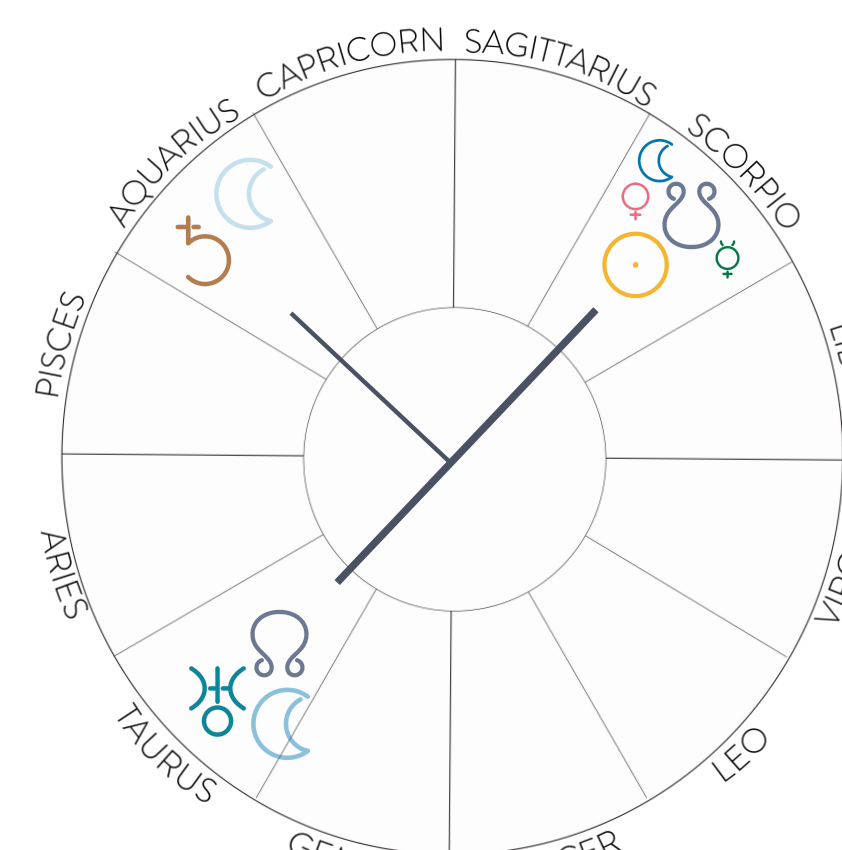

NOVEMBER

- 10.23 - Scorpio Season (10.23-11.22) ; Venus in Scorpio (10.23-11.16)
- 10.25 - **Scorpio New Moon Eclipse (2°), conjunct Venus 2°.**
- 10.29 - Mercury in Scorpio (10.29 - 11.17)
- 11.5 - Sun conjunct South Node (13° Scorpio) ; Venus opposite Uranus (17° Scorpio/Taurus)
- 11.6 - Mercury conjunct South Node (13° Scorpio)
- 11.7 - Venus square Saturn (18° Scorpio / Aquarius)
- 11.8 - **Taurus Full Moon Lunar Eclipse 16°**
  - **Exactly conjunct Uranus, North Node @13°**
- 11.9 - Sun opposite Uranus ; T-Square: Sun (17° Scorpio), Mercury (17° Scorpio), Venus (21° Scorpio) Uranus (17° Taurus), Saturn (18° Aquarius)
- 11.10 - Mercury square Saturn (Scorpio / Aquarius)
- 11.11 - Sun square Saturn (Scorpio / Aquarius)