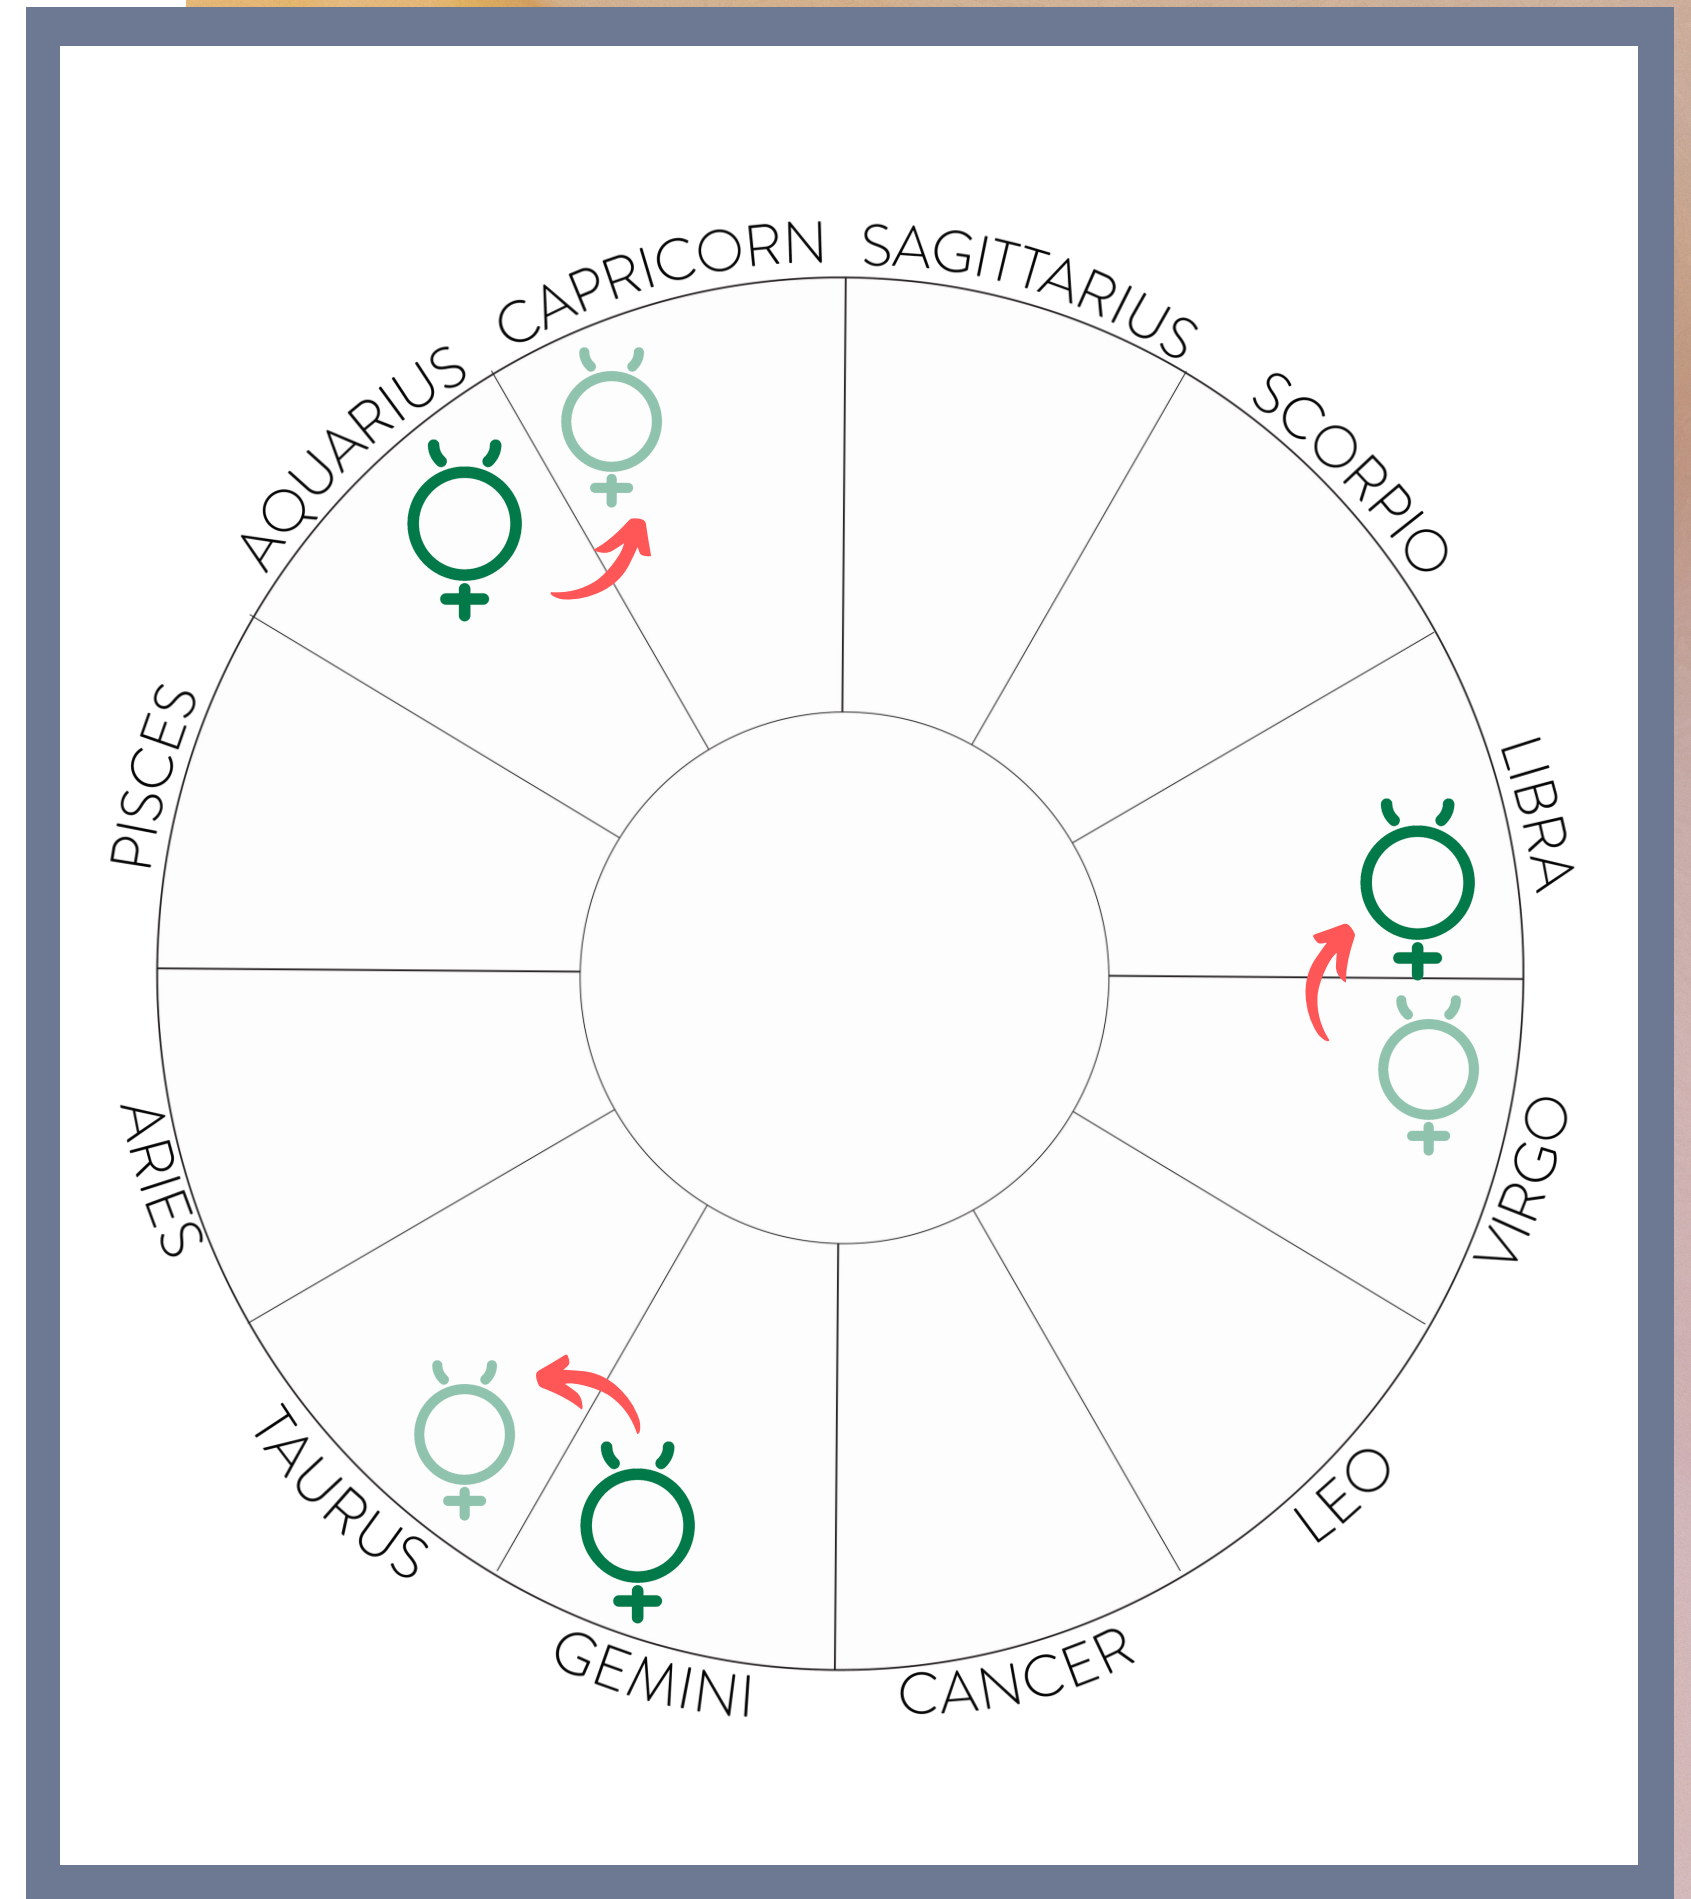

04.

OCTOBER-DECEMBER

- 9.26 - Sun opposite Jupiter (3° Libra / Aries)
- 10.28 - Jupiter in Pisces
 - (10.28 - 12.20)
- 12.20 - Jupiter in Aries
 - (12.20.22 - 5.16.23)

Bringing ideas to reality, Finding grounding

Mercury Retrogrades in Air & Earth Signs

Energetic Themes

Broad Dates: January, May, September

- Every good idea needs a great plan
- Materializing ideas and ideals
- Reevaluating your efforts & get specific about the details
- Grounding your perceptions
- Being carried from the sky, then dropped on the ground
- Troubleshooting, learning through trial & error

*reevaluating the plan &
bringing in new 2023 themes*

04.

DECEMBER

- 12.29 - Mercury Retrograde, conjunct Venus (24° Capricorn)
- 1.18.2023 - Mercury Direct (8° Capricorn)
- Shadow: December 13 - February 8