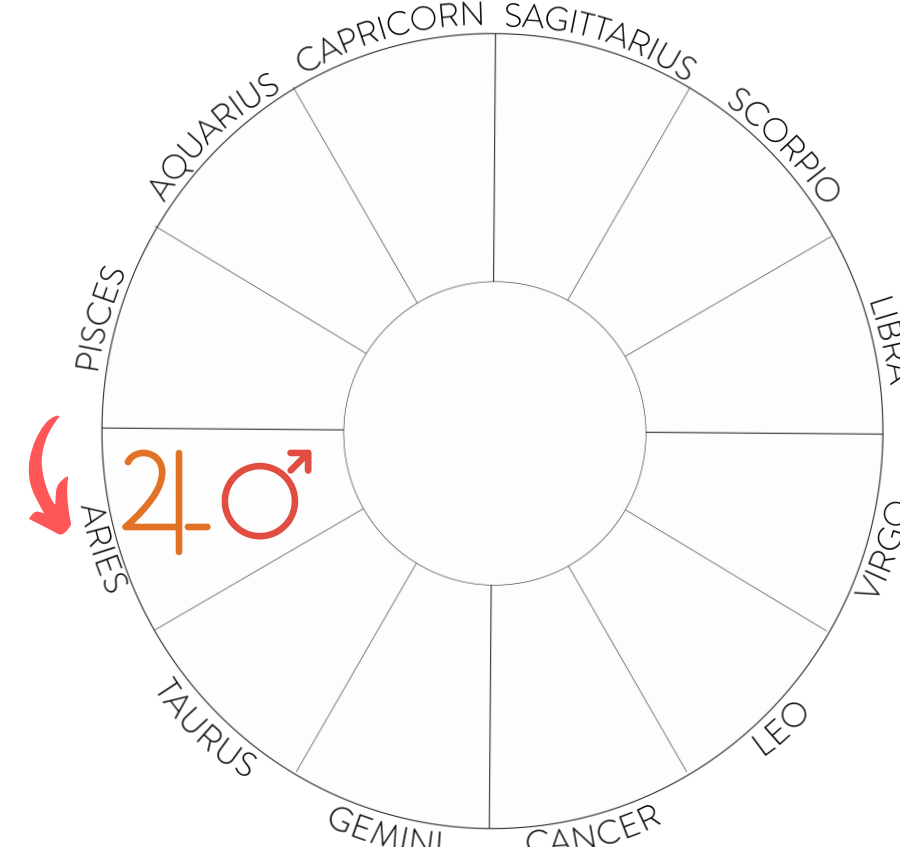

Timeline, Major Dates & Technical Stuff

sew the seeds

01.

MARCH

- 3.2 - Pisces New Moon (12°) (conjunct Jupiter 14° Pisces) Mercury conjunct Saturn (19° Aquarius)
- 3.5 - Sun conjunct Jupiter (15° Pisces)

Jupiter in Pisces: December 28- May 10

setting go, creativity & new cycles

02.

APRIL

- 4.5 - Venus in Pisces (4.5 - 5.2)
- 4.12 - Jupiter conjunct Neptune (23° Pisces)
- 4.30 - Venus conjunct Jupiter (27° Pisces) (also on Taurus New Moon)

fresh starts, enthusiasm, beginners fuck

03.

MAY

- 5.10 - Jupiter in Aries (5.10 - 10.28)
- 5.24 - Mars in Aries (5.24 - 7.5)
- 5.29 - Mars conjunct Jupiter (3° Aries)

refining our vision, trusting the process, final release

04.

OCTOBER-DECEMBER

- 9.26 - Sun opposite Jupiter (3° Libra / Aries)
- 10.28 - Jupiter in Pisces
 - (10.28 - 12.20)
- 12.20 - Jupiter in Aries
 - (12.20.22 - 5.16.23)

Bringing ideas to reality, Finding grounding