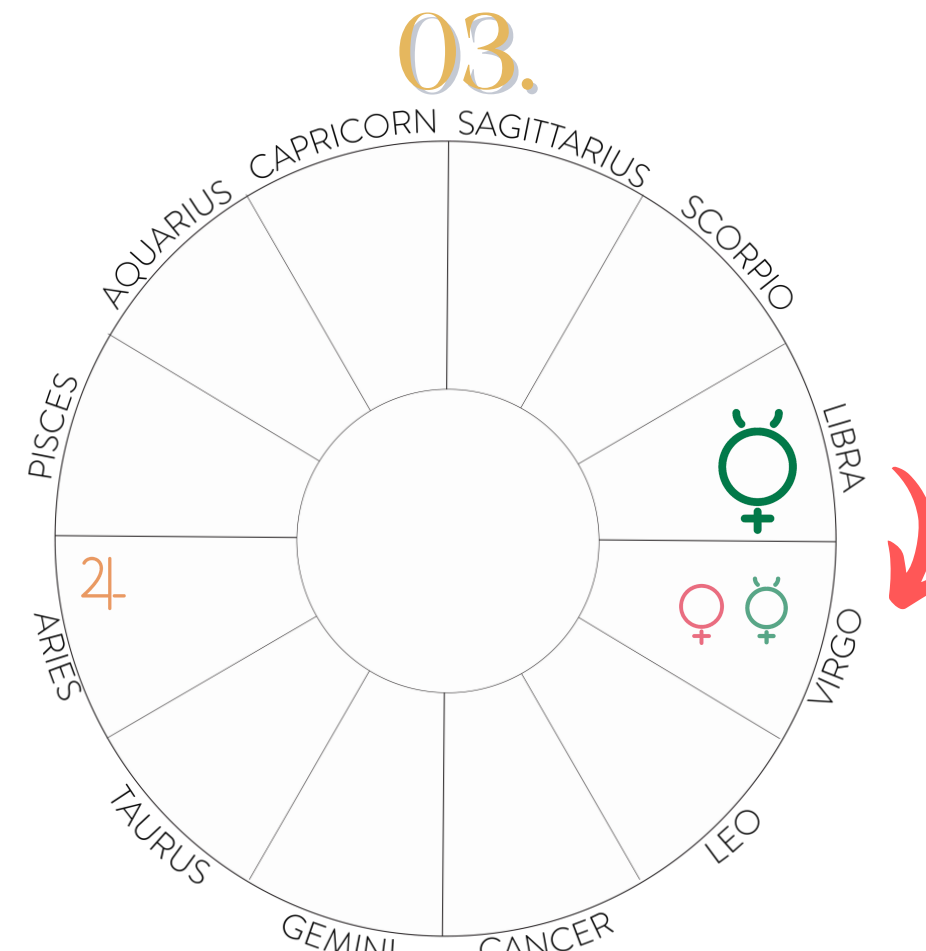

reworking systems and structures

01.

JANUARY

- 1.14 - Mercury Retrograde (10° Aquarius)
- 1.23 - Mercury conjunct Sun (3° Aquarius)
- 1.25 - Mercury in Capricorn (retrograde) (1.25 - 2.14)
- 1.28 - Mercury conjunct Pluto (26° Capricorn)
- 2.3 - Mercury Direct (24° Capricorn)
- Shadow: December 29 - February 24

*back to basics
rework the fundamentals*

02.

MAY

- 5.10 - Mercury Retrograde (4° Gemini)
- 5.21 - Mercury conjunct Sun (0° Gemini)
- 5.22 - Mercury in Taurus (retrograde) (5.22-6.13)
- 6.3 - Mercury Direct (26° Taurus)
- Shadow: April 26 - June 18

optimize in order to share

03.

SEPTEMBER

- 9.9 - Mercury Retrograde (8° Libra)
- 9.18 - Mercury opposite Jupiter (8° Libra / Aries)
- 9.23 - Mercury conjunct Sun (0° Libra); Mercury in Virgo (retrograde) (9.23-10.10)
- 9.26 - Mercury conjunct Venus (26° Virgo)
- 10.2 - Mercury Direct (24° Virgo)
- Shadow: August 20 - October 16

*reevaluating the plan &
bringing in new 2023 themes*

04.

DECEMBER

- 12.29 - Mercury Retrograde, conjunct Venus (24° Capricorn)
- 1.18.2023 - Mercury Direct (8° Capricorn)
- Shadow: December 13 - February 8