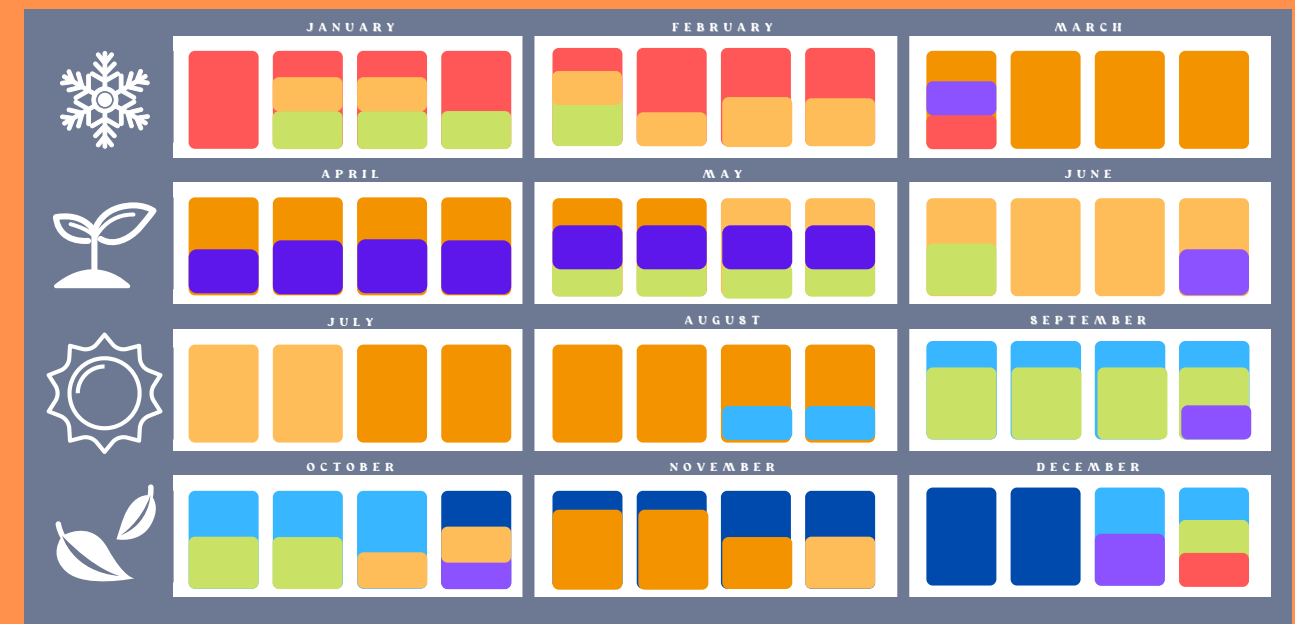

Tectonic Shifts, Radicalization, & Resistance to Change

fixed energy explosion: north node & uranus in taurus, south node in scorpio, saturn in aquarius