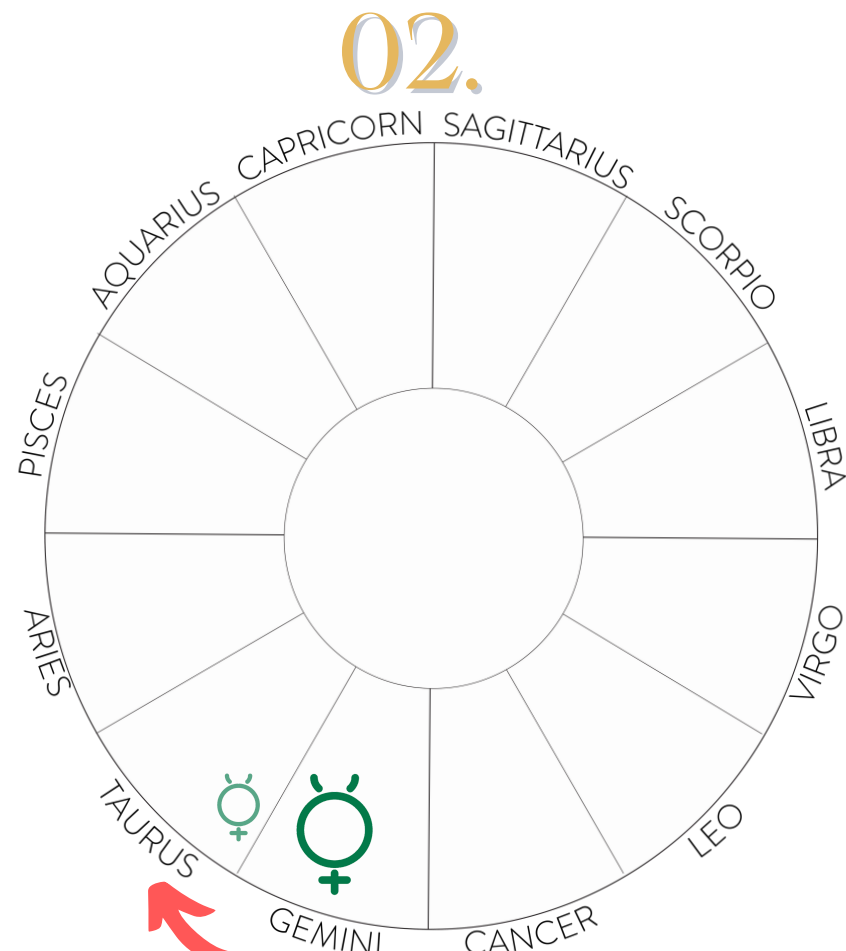

reworking systems and structures

01.

JANUARY

- 1.14 - Mercury Retrograde (10° Aquarius)
- 1.23 - Mercury conjunct Sun (3° Aquarius)
- 1.25 - Mercury in Capricorn (retrograde) (1.25 - 2.14)
- 1.28 - Mercury conjunct Pluto (26° Capricorn)
- 2.3 - Mercury Direct (24° Capricorn)
- Shadow: December 29 - February 24

*back to basics
rework the fundamentals*

02.

MAY

- 5.10 - Mercury Retrograde (4° Gemini)
- 5.21 - Mercury conjunct Sun (0° Gemini)
- 5.22 - Mercury in Taurus (retrograde) (5.22-6.13)
- 6.3 - Mercury Direct (26° Taurus)
- Shadow: April 26 - June 18

optimize in order to share

03.

SEPTEMBER

- 9.9 - Mercury Retrograde (8° Libra)
- 9.18 - Mercury opposite Jupiter (8° Libra / Aries)
- 9.23 - Mercury conjunct Sun (0° Libra); Mercury in Virgo (retrograde) (9.23-10.10)
- 9.26 - Mercury conjunct Venus (26° Virgo)
- 10.2 - Mercury Direct (24° Virgo)
- Shadow: August 20 - October 16

*reevaluating the plan &
bringing in new 2023 themes*

04.

DECEMBER

- 12.29 - Mercury Retrograde, conjunct Venus (24° Capricorn)
- 1.18.2023 - Mercury Direct (8° Capricorn)
- Shadow: December 13 - February 8