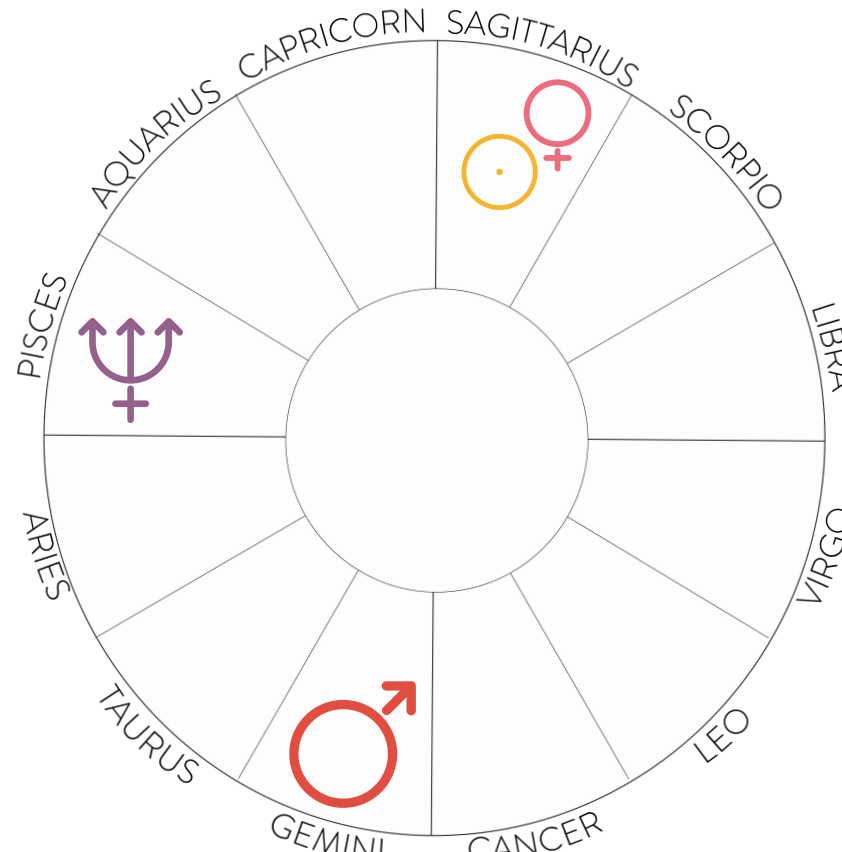

optimize in order to share

03.

SEPTEMBER

- 9.9 - Mercury Retrograde (8° Libra)
- 9.18 - Mercury opposite Jupiter (8° Libra / Aries)
- 9.23 - Mercury conjunct Sun (0° Libra); Mercury in Virgo (retrograde) (9.23-10.10)
- 9.26 - Mercury conjunct Venus (26° Virgo)
- 10.2 - Mercury Direct (24° Virgo)
- Shadow: August 20 - October 16

*reevaluating the plan &
bringing in new 2023 themes*

04.

DECEMBER

- 12.29 - Mercury Retrograde, conjunct Venus (24° Capricorn)
- 1.18.2023 - Mercury Direct (8° Capricorn)
- Shadow: December 13 - February 8

dissolution & changed expectations

02.

NOVEMBER

- 11.19 - Mars square Neptune (22°)
- 11.29 - Mercury opposite Mars (19°)

realizations, reveals, and clarity

03.

DECEMBER

- 12.1 - Venus opposite Mars (18° Gem/Sag) ; Mercury square Neptune (22° Sag/ Pisces)
- 12.7 - Gemini Full Moon (16°, exactly conjunct Mars)
- 12.8 - Mars opposite Sun (16° Gemini)
 - Halfway point

final integration

04.

2023: JAN & MARCH

- 1.12 - Mars Direct (8° Gemini)
- 3.15 - Mars square Neptune (22°), out of Shadow

**HOW WILL THIS ASTROLOGY
IMPACT YOU PERSONALLY?**

FIND OUT IN PART TWO!

SEE YOU THERE :)