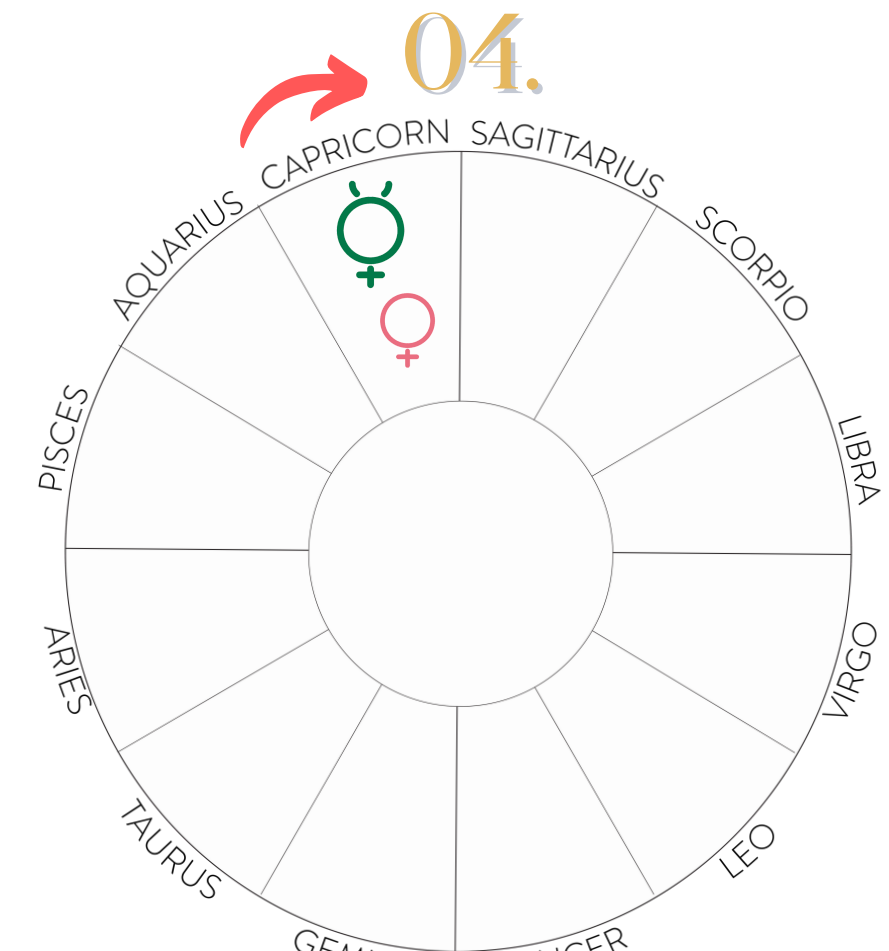

Mercury Retrogrades in Air & Earth Signs

Energetic Themes

Broad Dates: January, May, September

- Every good idea needs a great plan
- Materializing ideas and ideals
- Reevaluating your efforts & get specific about the details
- Grounding your perceptions
- Being carried from the sky, then dropped on the ground
- Troubleshooting, learning through trial & error

*back to basics
rework the fundamentals*

02.

MAY

- 5.10 - Mercury Retrograde (4° Gemini)
- 5.21 - Mercury conjunct Sun (0° Gemini)
- 5.22 - Mercury in Taurus (retrograde) (5.22-6.13)
- 6.3 - Mercury Direct (26° Taurus)
- Shadow: April 26 - June 18

optimize in order to share

03.

SEPTEMBER

- 9.9 - Mercury Retrograde (8° Libra)
- 9.18 - Mercury opposite Jupiter (8° Libra / Aries)
- 9.23 - Mercury conjunct Sun (0° Libra); Mercury in Virgo (retrograde) (9.23-10.10)
- 9.26 - Mercury conjunct Venus (26° Virgo)
- 10.2 - Mercury Direct (24° Virgo)
- Shadow: August 20 - October 16

*reevaluating the plan &
bringing in new 2023 themes*

04.

DECEMBER

- 12.29 - Mercury Retrograde, conjunct Venus (24° Capricorn)
- 1.18.2023 - Mercury Direct (8° Capricorn)
- Shadow: December 13 - February 8