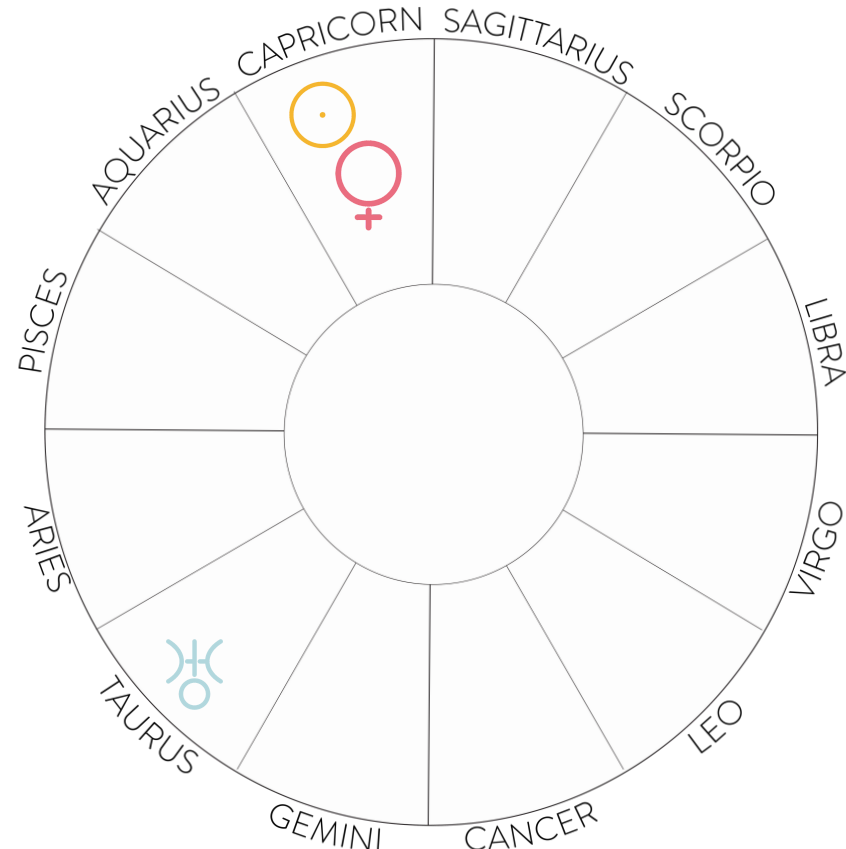

slowing down & reflection

01.

DECEMBER 2021

- Venus Retrograde (12.19)
 - 26° Capricorn
- Venus Conjunct Pluto: 12.11 ; 12.25

insights & clarity

02.

JANUARY

- Venus conjunct Sun (1.8)
 - 18° Capricorn
- Venus Direct (1.29)
 - 11° Capricorn

forward motion & new beginnings

03.

FEBRUARY & MARCH

- Venus Conjunct Mars (2.16)
 - 16° Capricorn
 - note, same day as Leo Full Moon
- Venus conjunct Pluto (3.3)
 - 26° Capricorn
- Venus out of Shadow (3.3)
 - 26° Capricorn