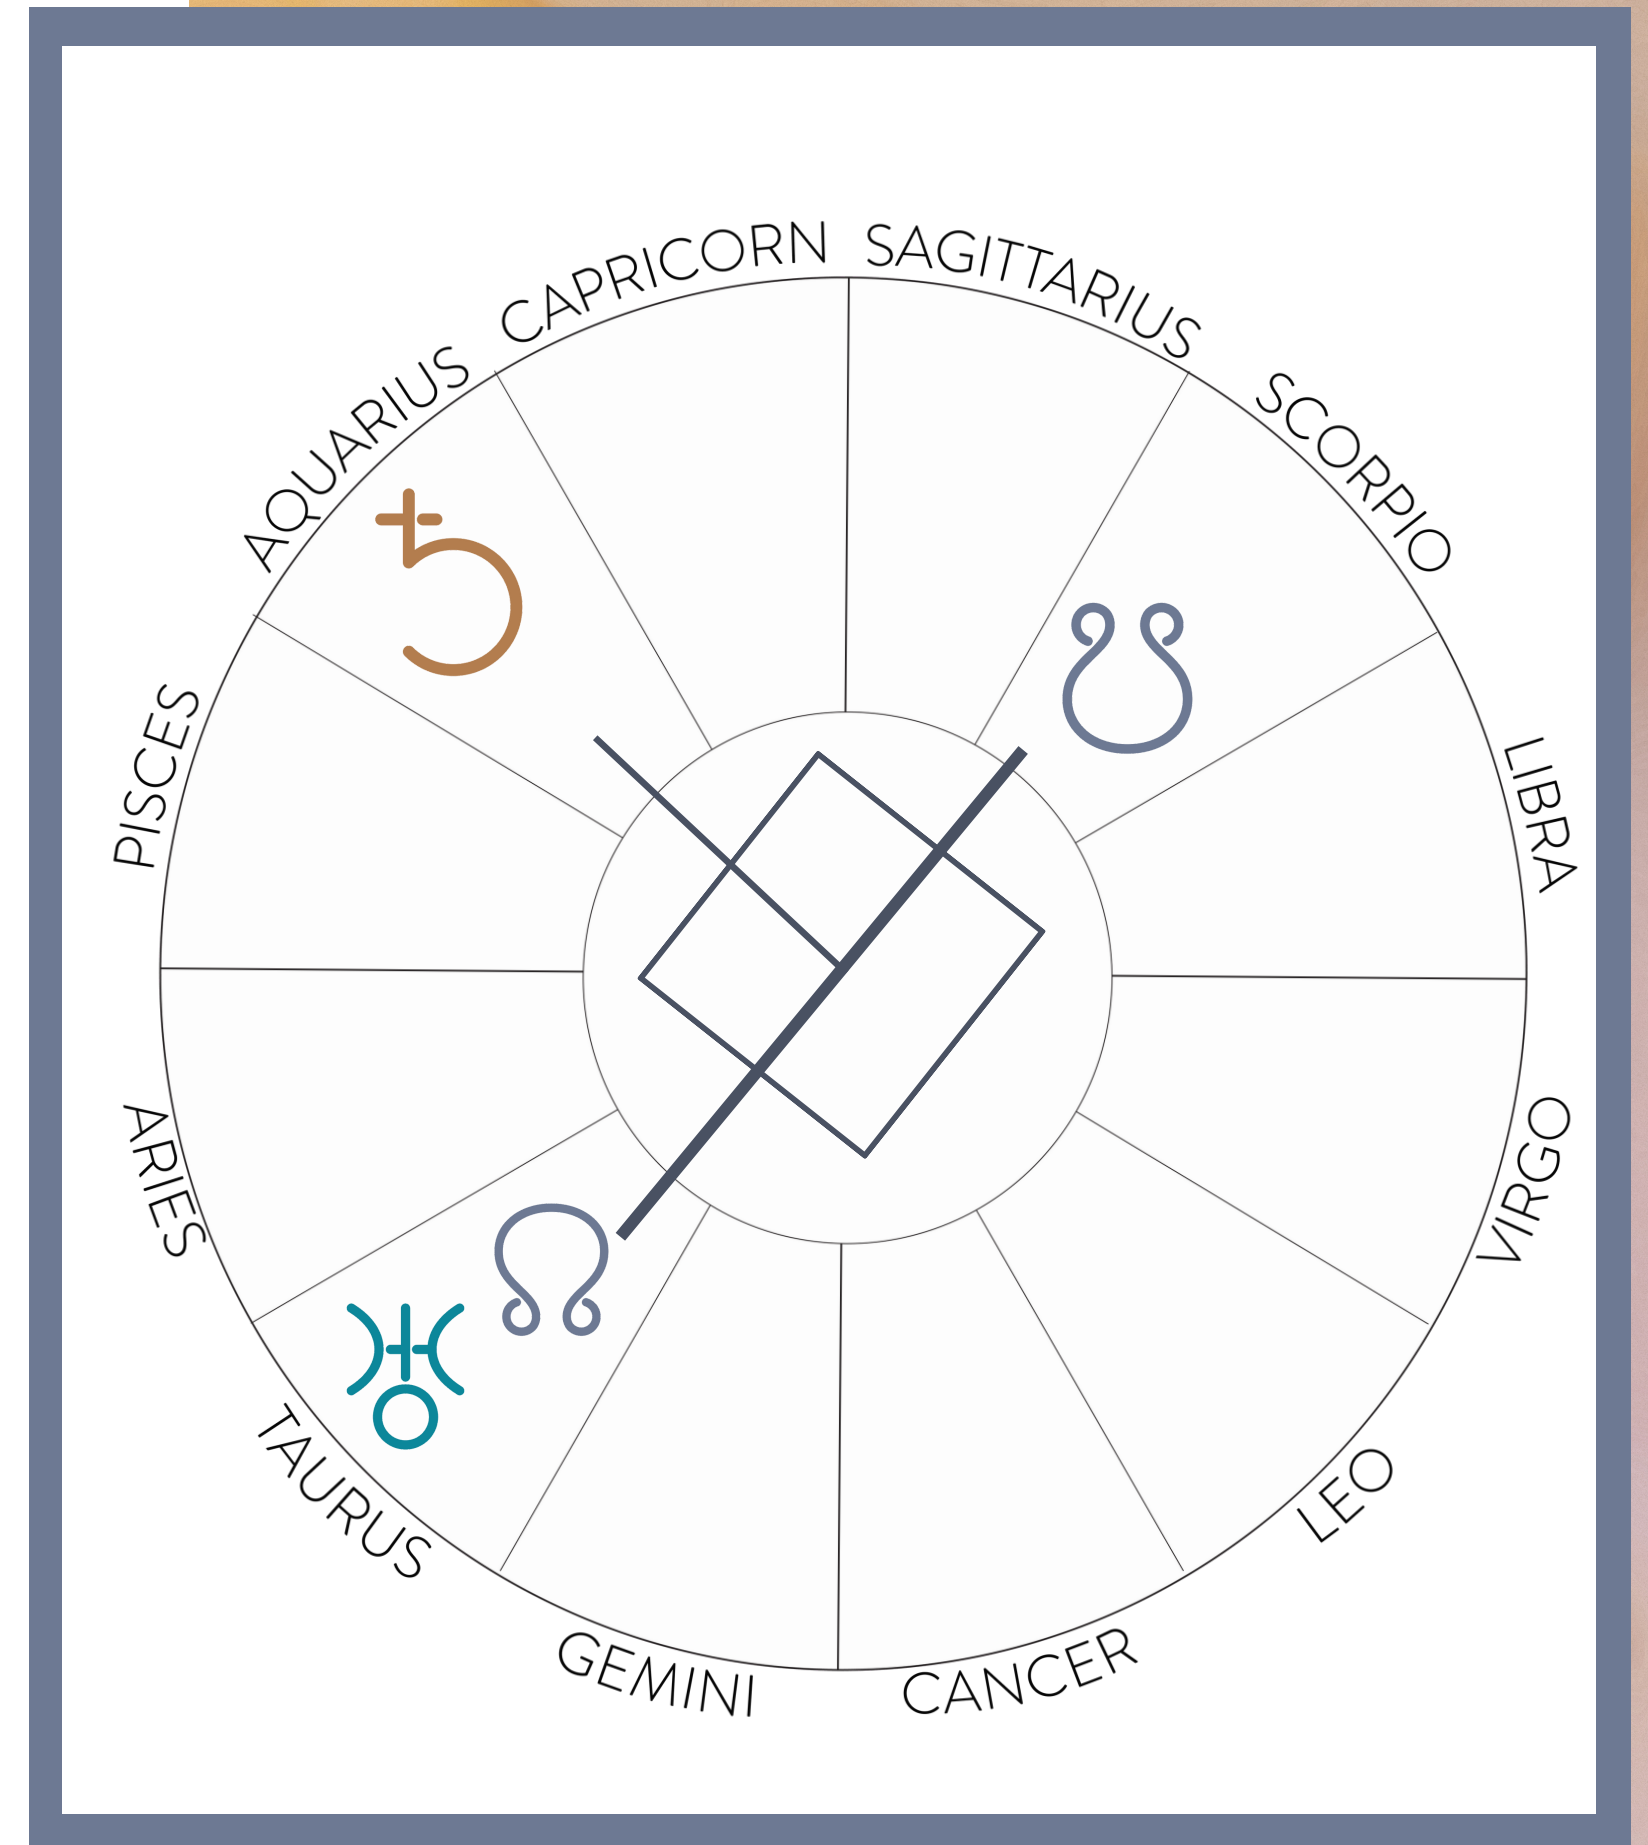

Energetic Themes

Broad Dates: All 2022 (Mostly: March, April, May, Aug, Nov)

- The most important theme of 2022
- Being shaken out of a rut, or out of complacency
- Sends continuous electric currents through the bedrock of our stable ground to break up calcified earth
- Radicalization, revolutionary
- Transmute, transform, alchemize what is, into something innovative
- Moving mountains (or at least trying to)
- Combatting stubbornness with the willingness to change
- Facing fears & taking calculated risks
- Finding security in change & peace in life's impermanence
  - Permanence vs impermanence, Uncertainty vs security