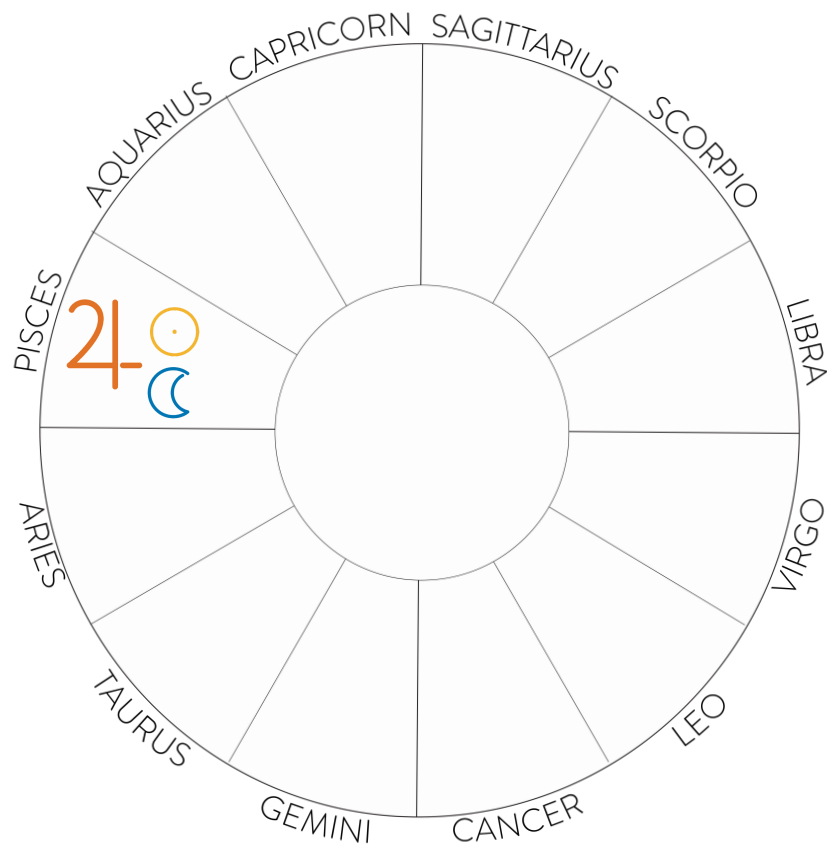

Transcendental Creativity & Expansion Far and Wide

Jupiter in Pisces & Aries

Energetic Themes

Broad Dates: Spring (specifically April & May)

- Tapping into deep wells of creativity
- True artistry & the high arts
- Visionary thinking: going where no one has gone before
- Getting in touch with the power of your imagination
- Broadening your horizons
- Breaking down in order to break through
- Ending to become new again
- Divine timing
- Call to new adventures
- Beginners luck

DON'TS

- Check out or avoid reality (especially in April)
- Don't mistake beginners luck with the new normal. December & 2023 may be a better time when fresh new starts manifest
- Be patient! Find flow in the process rather than rushing hastily (especially in May)

Timeline, Major Dates & Technical Stuff

sew the seeds

01.

MARCH

- 3.2 - Pisces New Moon (12°) (conjunct Jupiter 14° Pisces) Mercury conjunct Saturn (19° Aquarius)
- 3.5 - Sun conjunct Jupiter (15° Pisces)