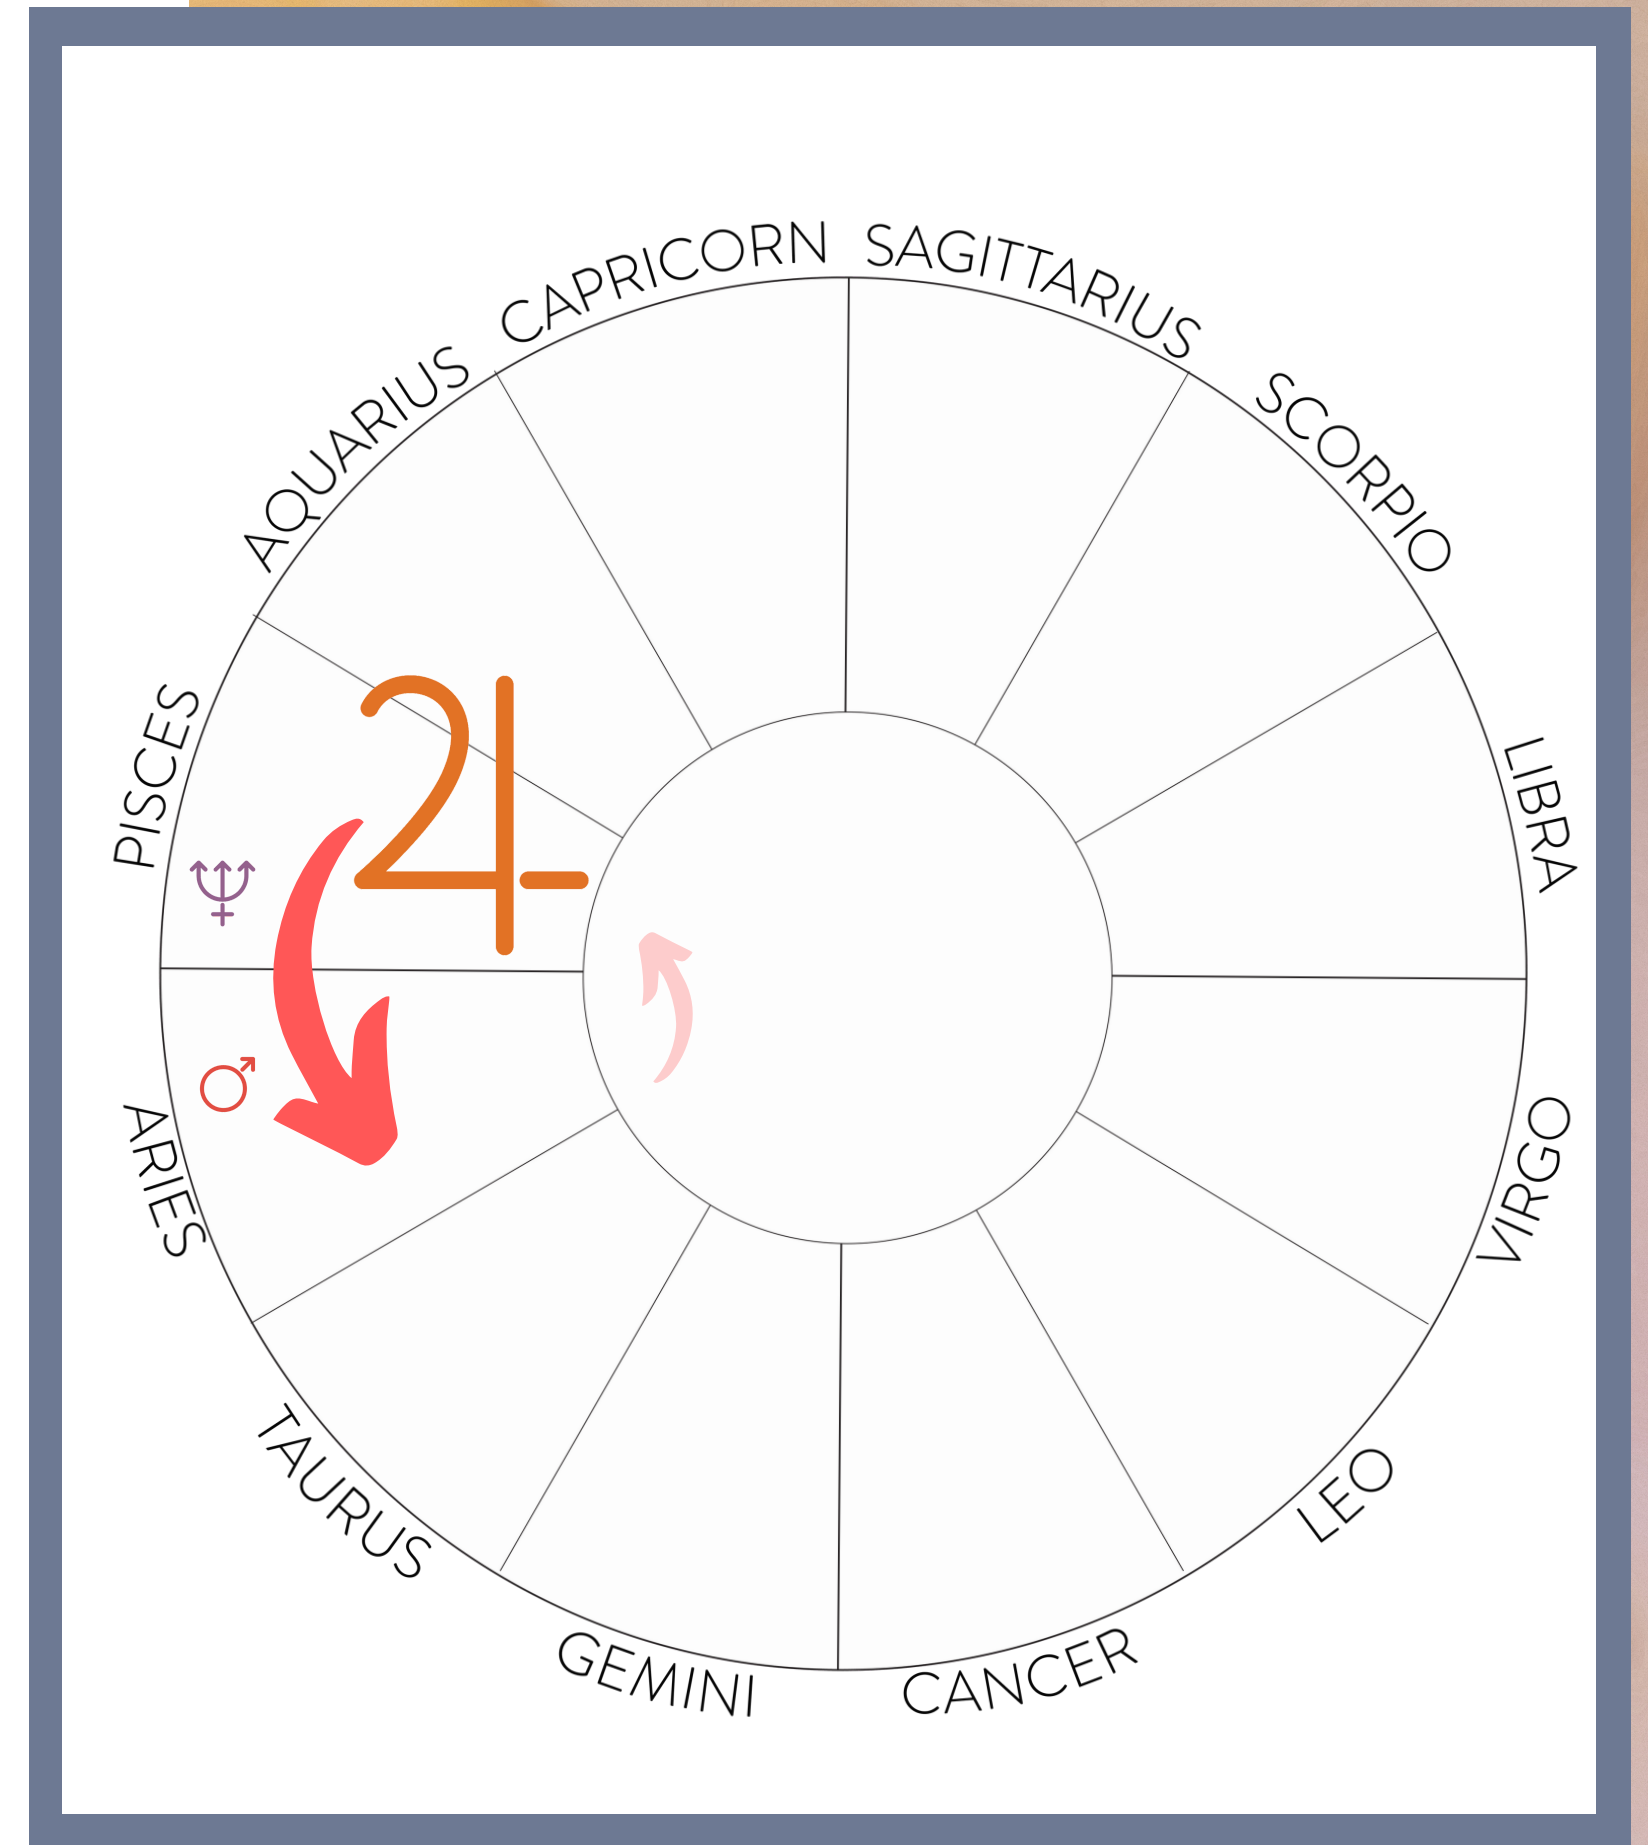

04.

NOVEMBER

- 10.23 - Scorpio Season (10.23-11.22) ; Venus in Scorpio (10.23-11.16)
- 10.25 - **Scorpio New Moon Eclipse (2°), conjunct Venus 2°.**
- 10.29 - Mercury in Scorpio (10.29 - 11.17)
- 11.5 - Sun conjunct South Node (13° Scorpio) ; Venus opposite Uranus (17° Scorpio/Taurus)
- 11.6 - Mercury conjunct South Node (13° Scorpio)
- 11.7 - Venus square Saturn (18° Scorpio / Aquarius)
- 11.8 - **Taurus Full Moon Lunar Eclipse 16°**
 - **Exactly conjunct Uranus, North Node @13°**
- 11.9 - Sun opposite Uranus ; T-Square: Sun (17° Scorpio), Mercury (17° Scorpio), Venus (21° Scorpio) Uranus (17° Taurus), Saturn (18° Aquarius)
- 11.10 - Mercury square Saturn (Scorpio / Aquarius)
- 11.11 - Sun square Saturn (Scorpio / Aquarius)

Transcendental Creativity & Expansion Far and Wide

Jupiter in Pisces & Aries

Energetic Themes

Broad Dates: Spring (specifically April & May)

- Tapping into deep wells of creativity
- True artistry & the high arts
- Visionary thinking: going where no one has gone before
- Getting in touch with the power of your imagination
- Broadening your horizons
- Breaking down in order to break through
- Ending to become new again
- Divine timing
- Call to new adventures
- Beginners luck