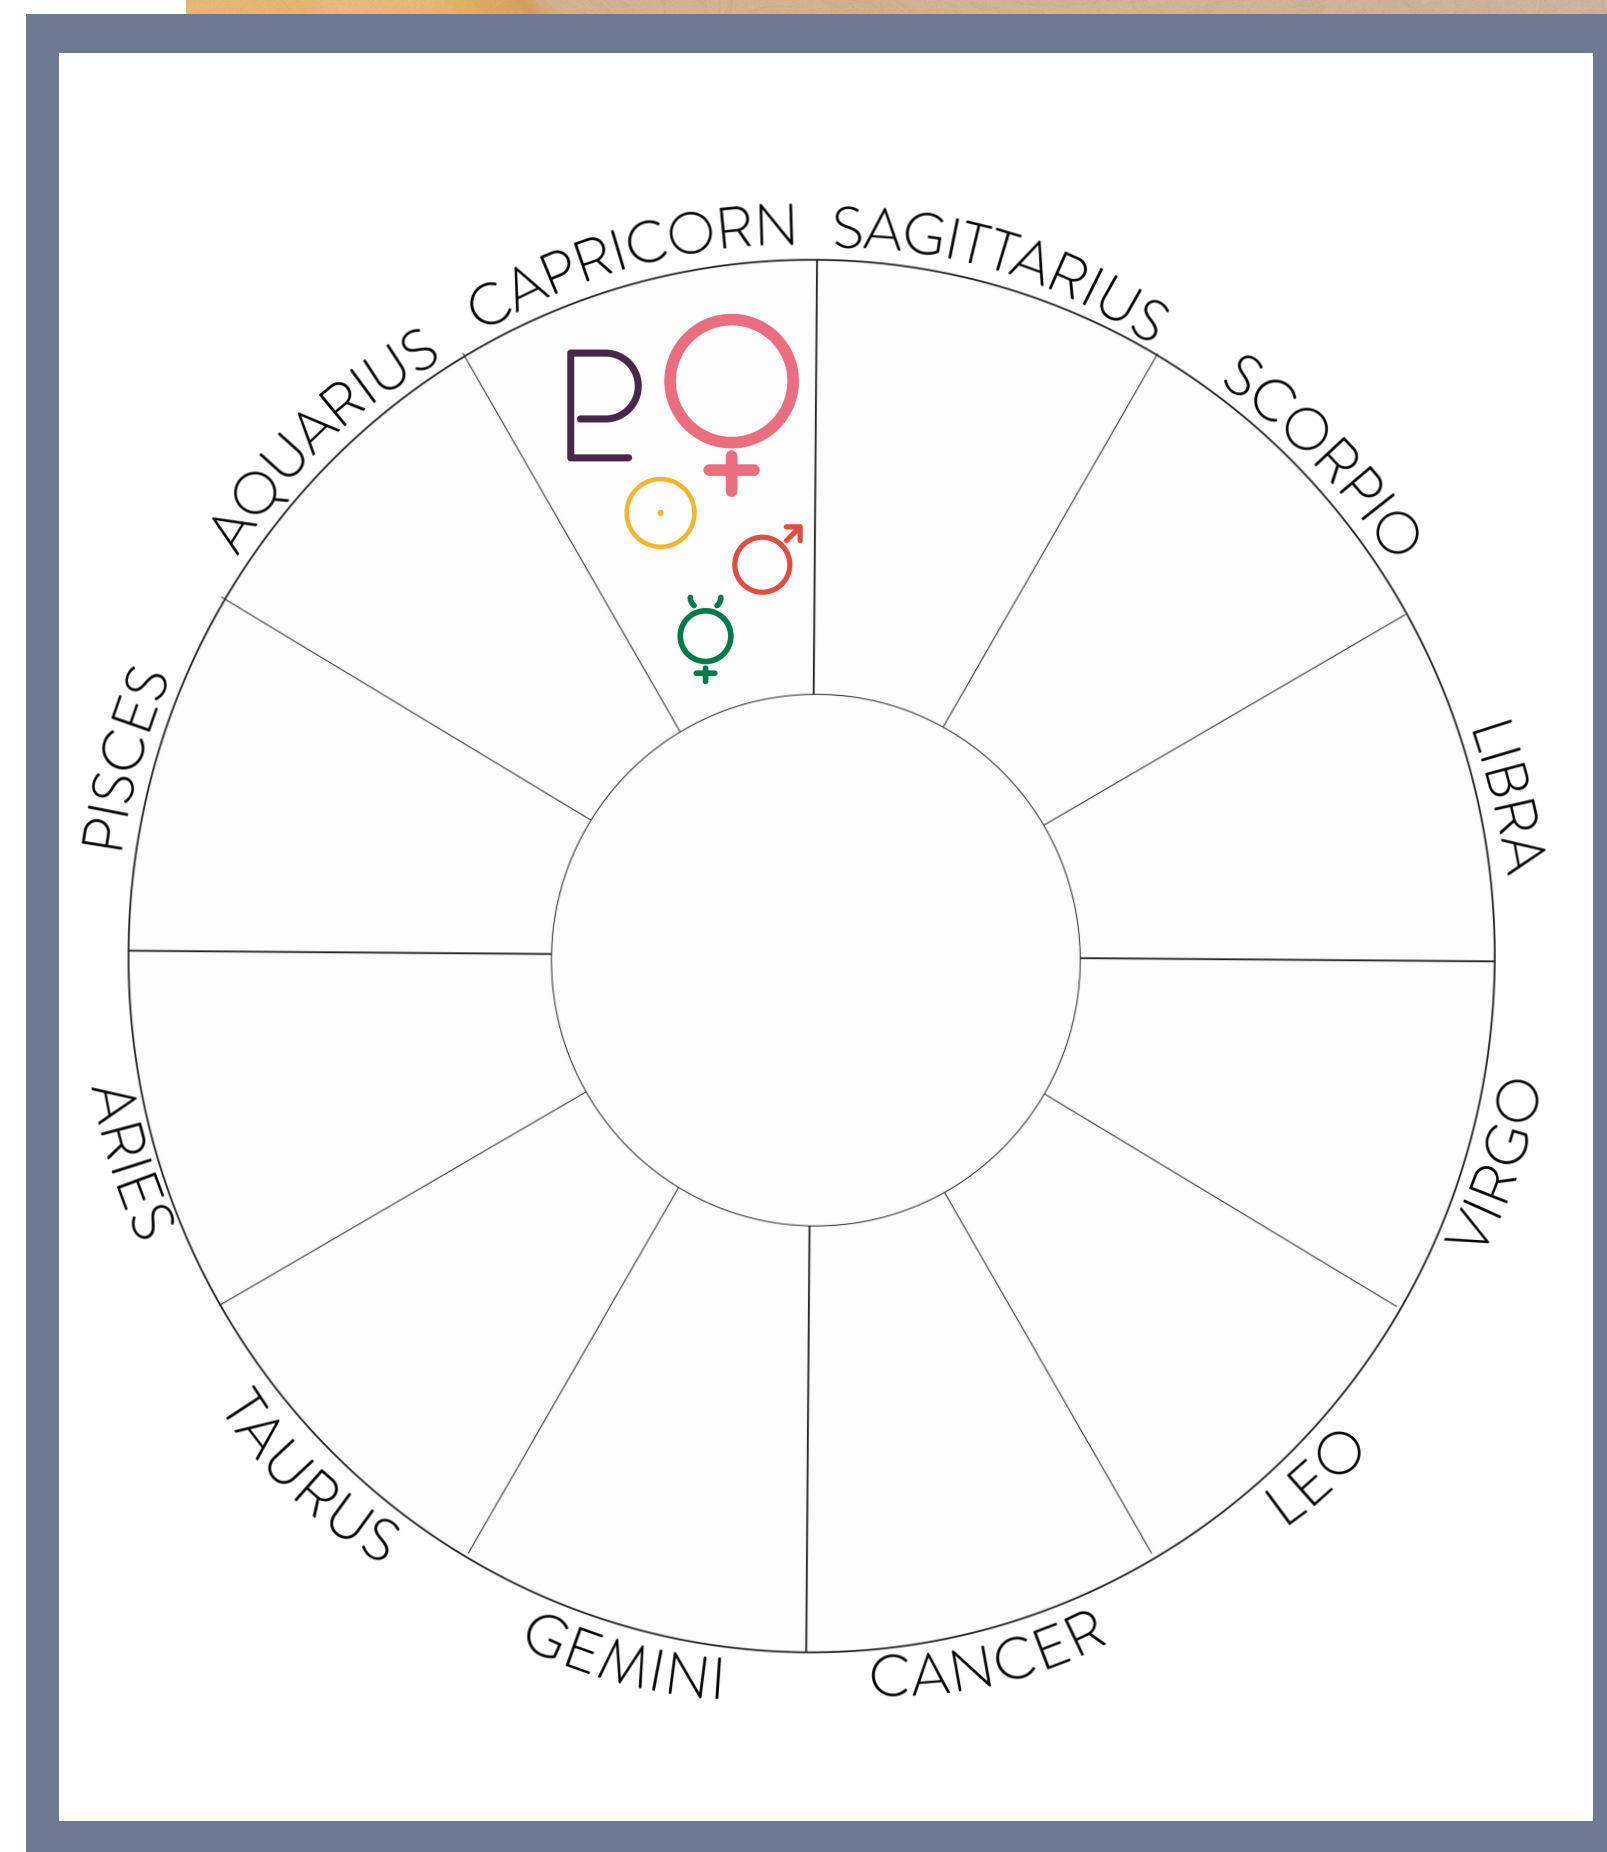

how to work with the energy of the year ahead

Reassessing Power Dynamics & Becoming New

Venus Retrograde in Capricorn

Energetic Themes

Broad Dates: November 2021 - February 2022

- Realigning your values
- Adjusting how you relate to the world around you
- A rebirth of how you connect to everything in life
- Shadow work, facing your shadow
- Greif, mourning
- Understanding your projections
- Cultivating deep intimacy
- Reaching breaking points or limits & setting boundaries accordingly
- Letting go, releasing, and becoming new
- Examining your relationship to the systems and structures that be (capitalism, the government)
- Rooting your values in integrity