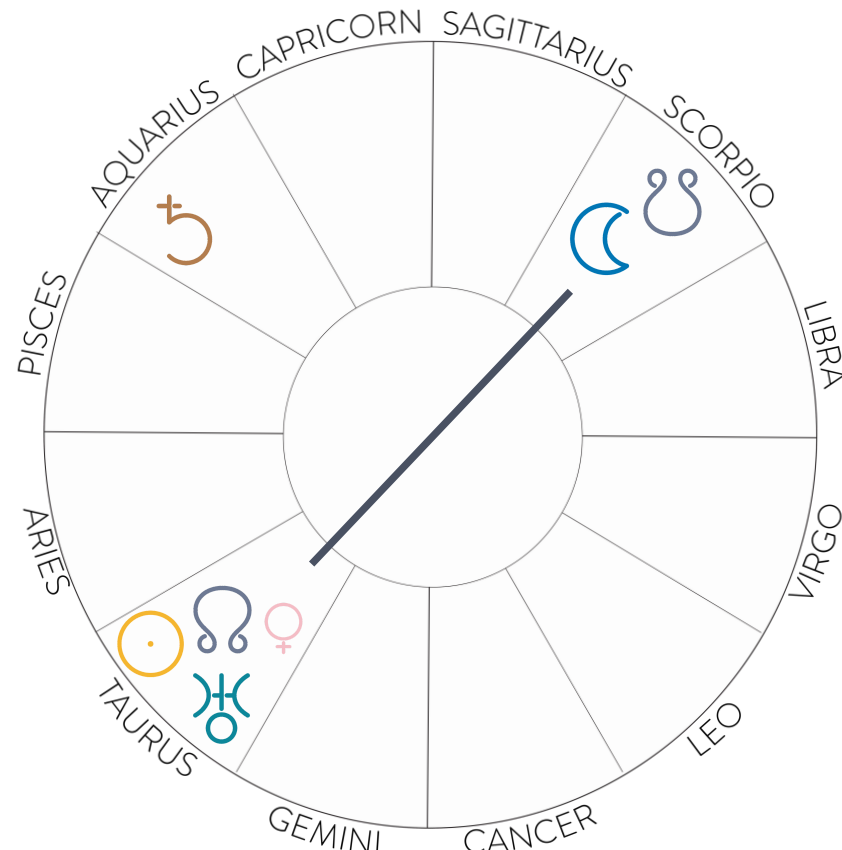

release for changes

fated shifts

purging, setting go, finding peace in uncertainty

01.

MARCH & APRIL

- 3.6 - Mars conjunct Venus
 - 0° Aquarius
- 3.22 - Mars square Uranus
 - 12° Aquarius / Taurus
- 3.28 - Venus conjunct Saturn
 - 21° Aquarius
- 3.30 - Venus & Saturn square Nodes
 - 23° Aquarius / Taurus Scorpio (Venus is exact, sun exact a few days later)
- 4.4 - Mars conjunct Saturn (22° Aquarius)
- 4.30 - **Taurus New Moon Eclipse, 10° conjunct Uranus 14° Taurus**

02.

MAY & JUNE

- 5.5 - Sun conjunct Uranus , 14° Taurus
- 5.16 - **Scorpio Full Moon Lunar Eclipse**
 - 25°square Saturn 24° Aquarius
- 6.16 - Venus conjunct North Node (22° Taurus)
- 6.18 - Venus square Saturn (25° Taurus / Aquarius, Saturn co-present with the moon)