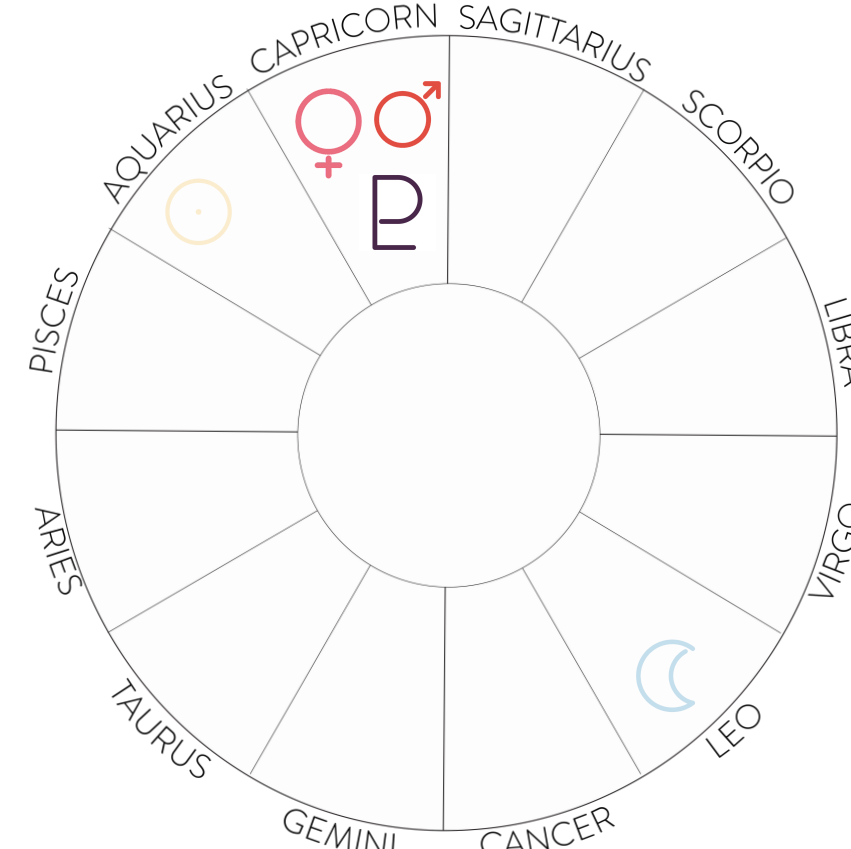

- Feel pressure to commit to anything before March 2022.
- If there is any unease, wait and get to the root of your own feelings.
- Avoid living your life!

BY ANDREW PIXEL

01. Venus Retrograde

Timeline, Major Dates & Technical Stuff

slowing down & reflection

01.

DECEMBER 2021

- Venus Retrograde (12.19)
 - 26° Capricorn
- Venus Conjunct Pluto: 12.11 ; 12.25

insights & clarity

02.

JANUARY

- Venus conjunct Sun (1.8)
 - 18° Capricorn
- Venus Direct (1.29)
 - 11° Capricorn

forward motion & new beginnings

03.

FEBRUARY & MARCH

- Venus Conjunct Mars (2.16)
 - 16° Capricorn
 - note, same day as Leo Full Moon
- Venus conjunct Pluto (3.3)
 - 26° Capricorn
- Venus out of Shadow (3.3)
 - 26° Capricorn