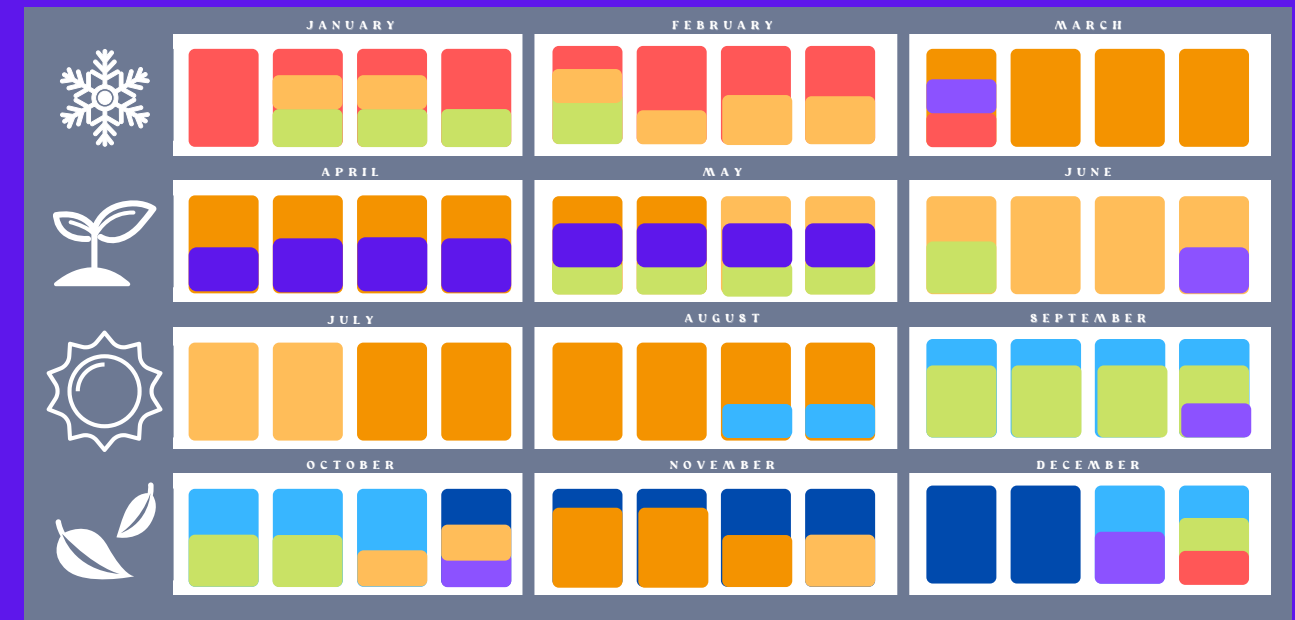

Transcendental Creativity & Expansion Far and Wide

Jupiter in Pisces & Aries

Energetic Themes

Broad Dates: Spring (specifically April & May)

- Tapping into deep wells of creativity
- True artistry & the high arts
- Visionary thinking: going where no one has gone before
- Getting in touch with the power of your imagination
- Broadening your horizons
- Breaking down in order to break through
- Ending to become new again
- Divine timing
- Call to new adventures
- Beginners luck