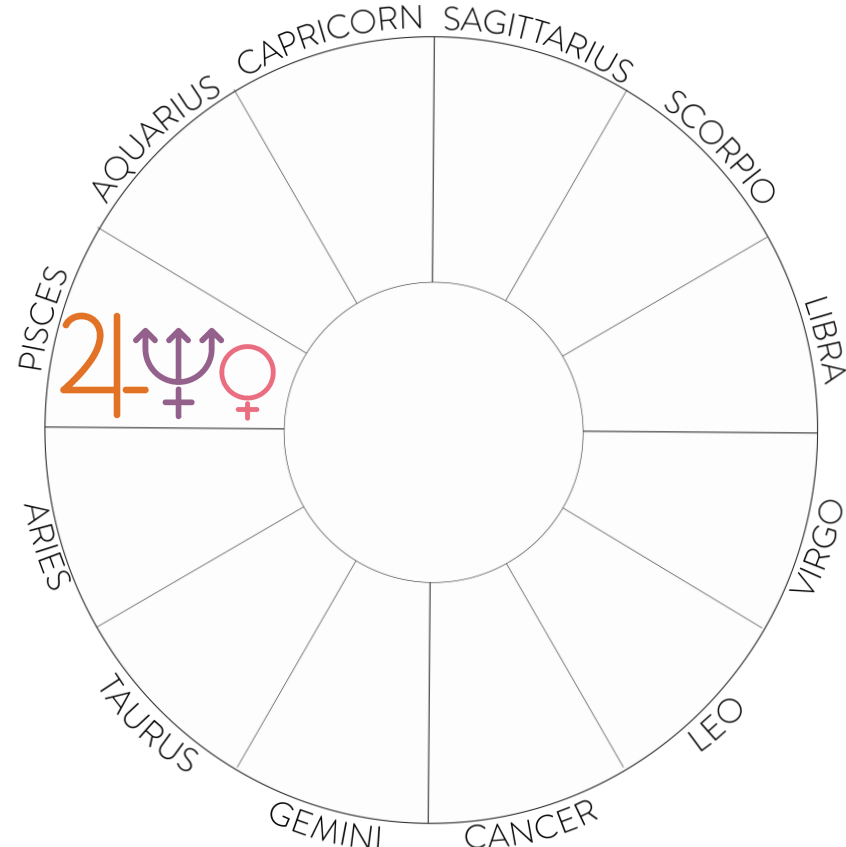

DON'TS

- Check out or avoid reality (especially in April)
- Don't mistake beginners luck with the new normal. December & 2023 may be a better time when fresh new starts manifest
- Be patient! Find flow in the process rather than rushing hastily (especially in May)

Timeline, Major Dates & Technical Stuff

sew the seeds

01.

MARCH

- 3.2 - Pisces New Moon (12°) (conjunct Jupiter 14° Pisces) Mercury conjunct Saturn (19° Aquarius)
- 3.5 - Sun conjunct Jupiter (15° Pisces)

Jupiter in Pisces: December 28- May 10

setting go, creativity & new cycles

02.

APRIL

- 4.5 - Venus in Pisces (4.5 - 5.2)
- 4.12 - Jupiter conjunct Neptune (23° Pisces)
- 4.30 - Venus conjunct Jupiter (27° Pisces) (also on Taurus New Moon)