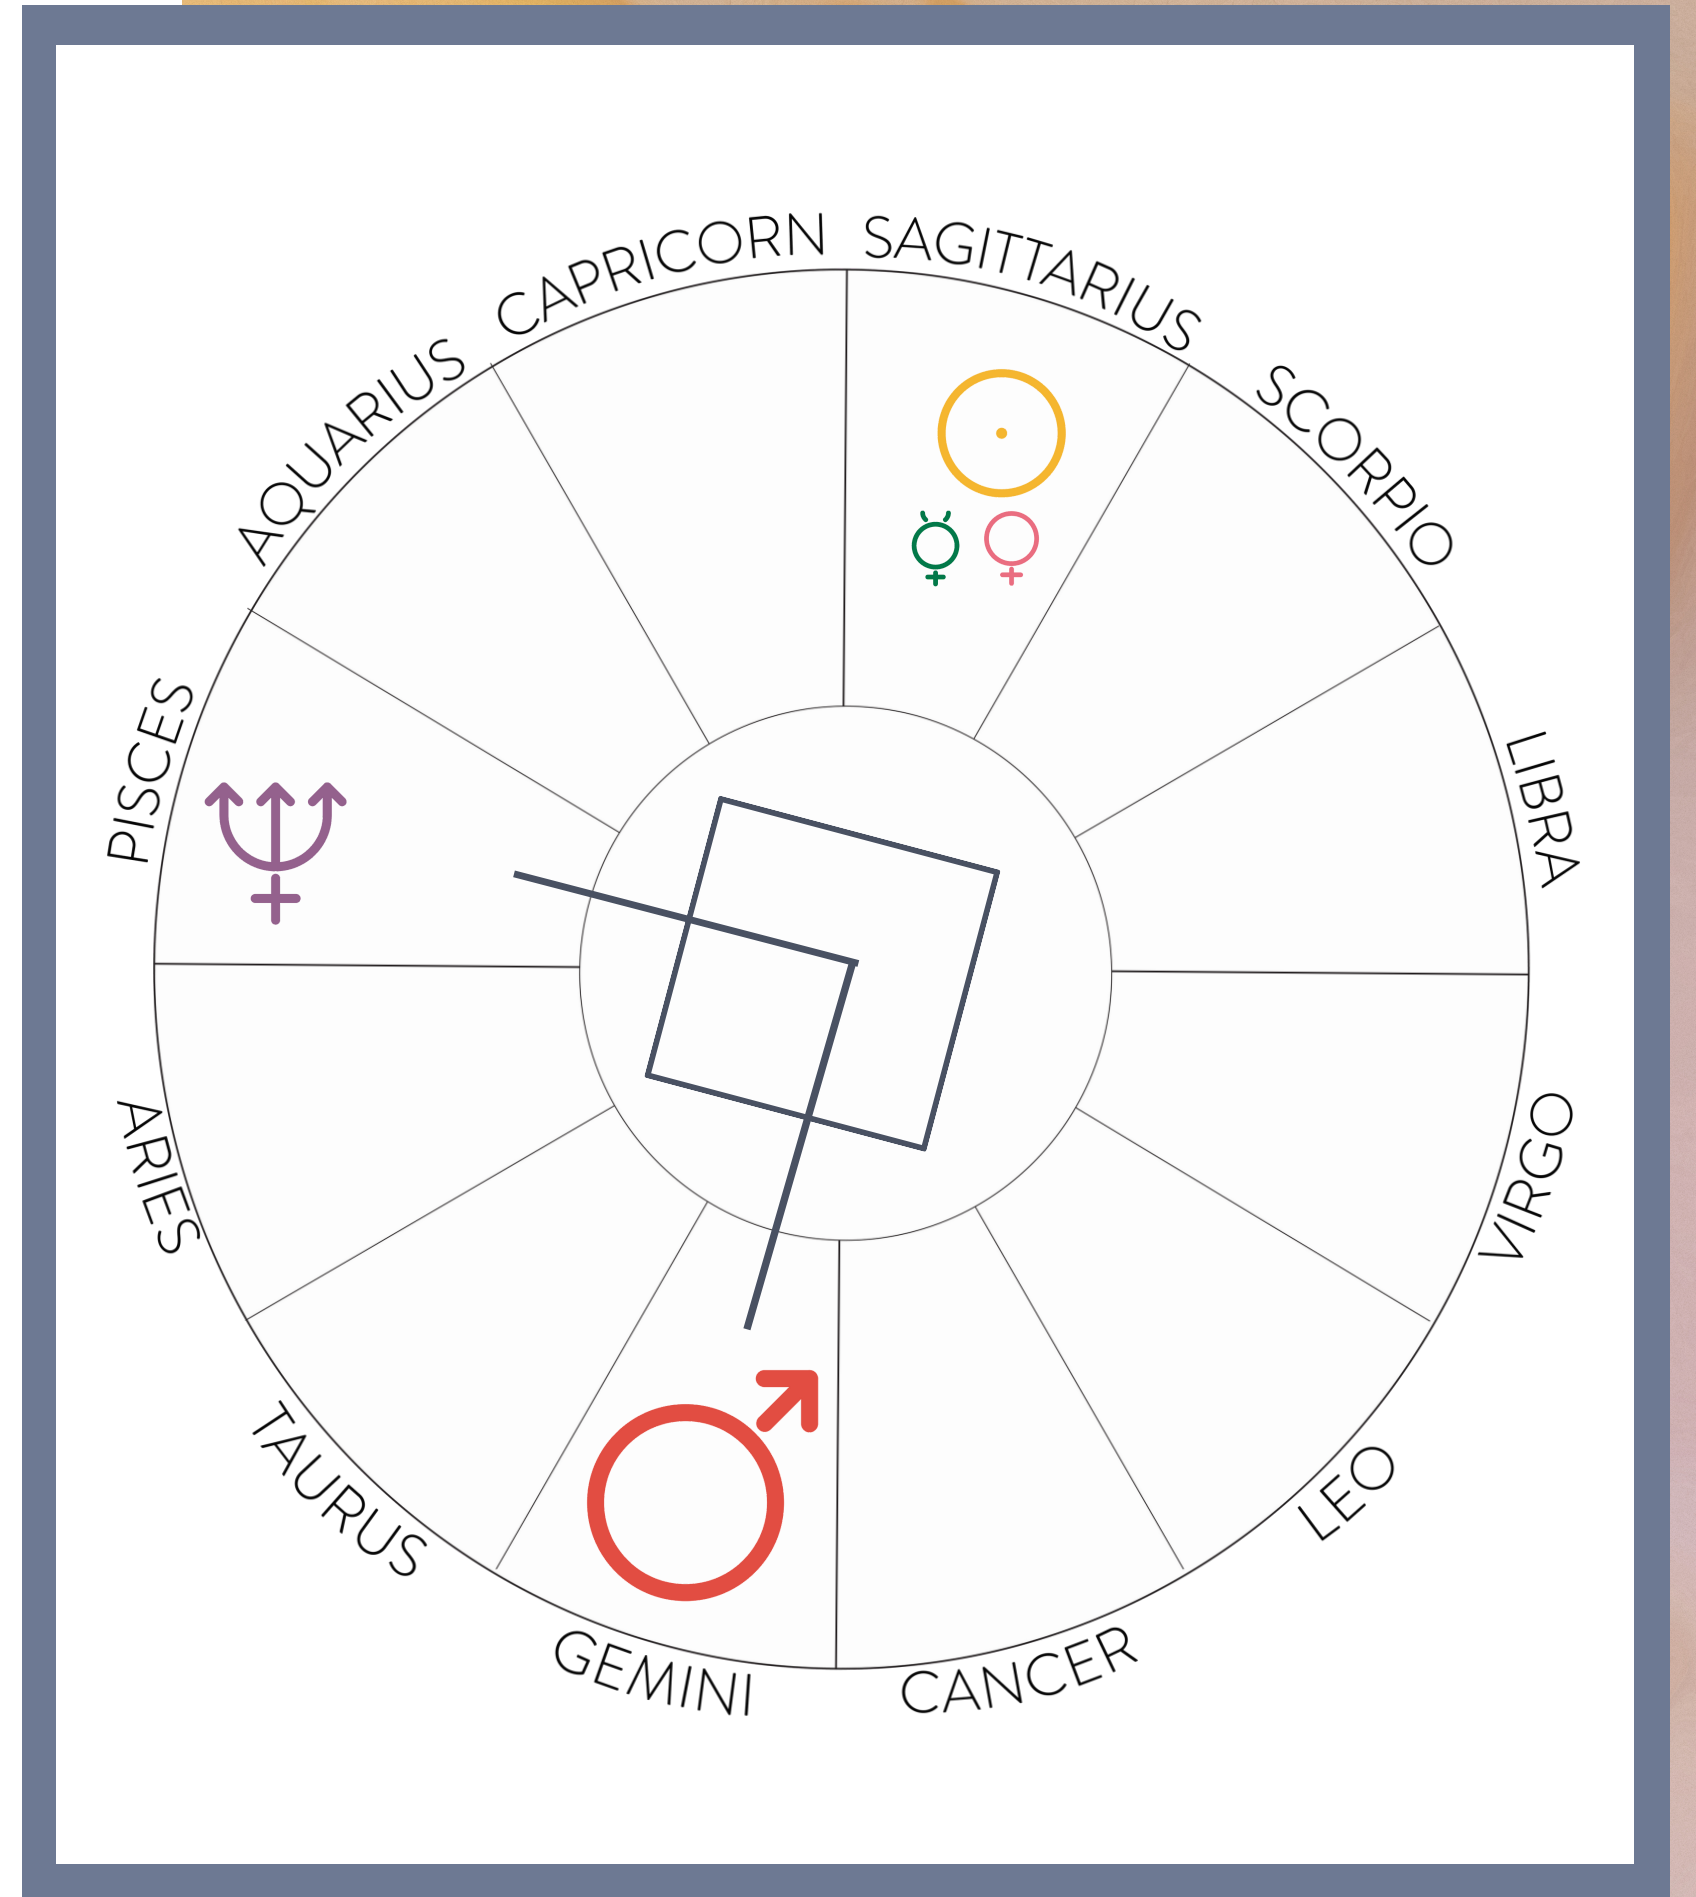

Mercury Retrogrades in Air & Earth Signs

Energetic Themes

Broad Dates: January, May, September

- Every good idea needs a great plan
- Materializing ideas and ideals
- Reevaluating your efforts & get specific about the details
- Grounding your perceptions
- Being carried from the sky, then dropped on the ground
- Troubleshooting, learning through trial & error

optimize in order to share

03.

SEPTEMBER

- 9.9 - Mercury Retrograde (8° Libra)
- 9.18 - Mercury opposite Jupiter (8° Libra / Aries)
- 9.23 - Mercury conjunct Sun (0° Libra); Mercury in Virgo (retrograde) (9.23-10.10)
- 9.26 - Mercury conjunct Venus (26° Virgo)
- 10.2 - Mercury Direct (24° Virgo)
- Shadow: August 20 - October 16

*reevaluating the plan &
bringing in new 2023 themes*

04.

DECEMBER

- 12.29 - Mercury Retrograde, conjunct Venus (24° Capricorn)
- 1.18.2023 - Mercury Direct (8° Capricorn)
- Shadow: December 13 - February 8

Confusion, Disillusion, and Missing Data

Mars Retrograde in Gemini

Energetic Themes

Broad Dates: October 2022 - March 2023

- Introduces a major theme for the end of the year (last 6 months of 2022)
- Checking all the data, missing data
- Reckoning with fact vs fiction
- Perception issues, cloudy perceptions
- Reassessing our relationship to the media
- You can't talk your way out of this one, lies catch up to us.
- Solving riddles
- How do we use information?
- Is the work you do working for you?
- Remember - we are a products of the information we consume.
- Mimics the energy of fall 2020