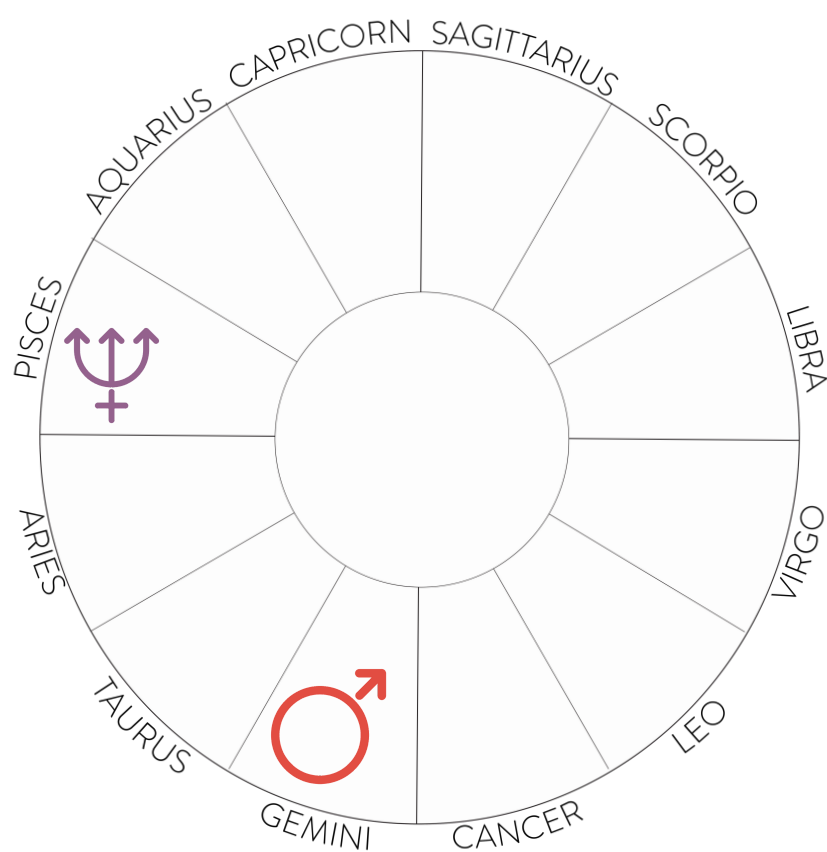

Timeline, Major Dates & Technical Stuff

introduction & slowing down

01.

AUG/SEPT/OCTOBER

- Mars in Gemini (8.20 - 3.25.2023)
- 9.10 - Pisces Full Moon (17°) (loose conjunction with Neptune @ 24°, loose square to Mars @11° Gemini)
- 10.5 - T-Square: Mars (21° Gemini) Mercury (26° Virgo) Neptune (23° Pisces)
- 10.12 - Mars square Neptune (23° Gemini / Pisces)

dissolution & changed expectations

02.