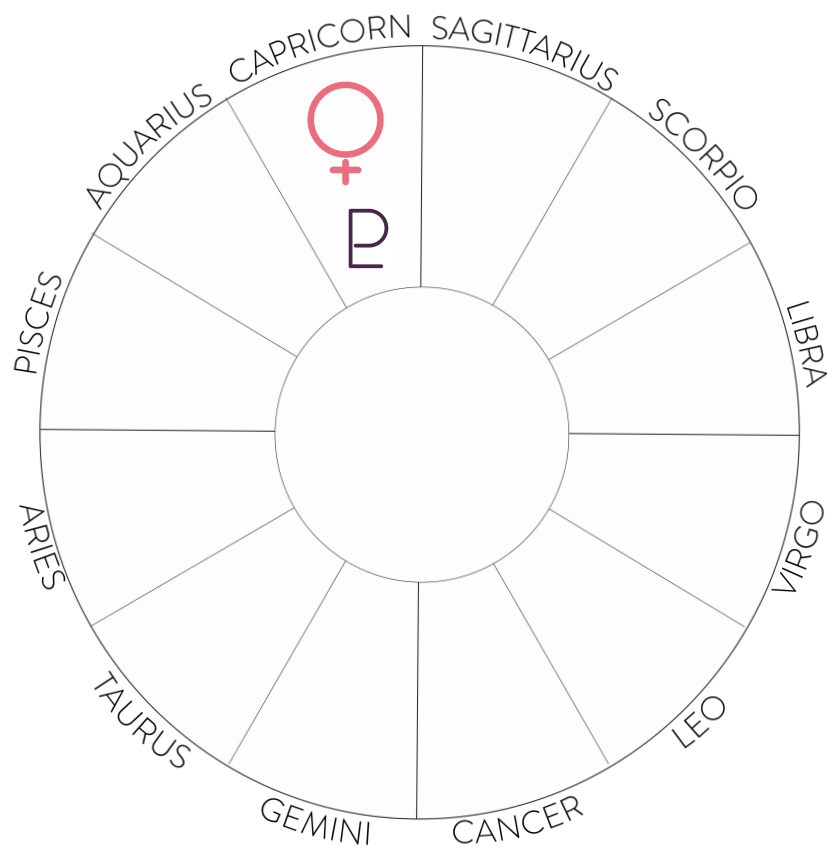

- Feel pressure to commit to anything before March 2022.
- If there is any unease, wait and get to the root of your own feelings.
- Avoid living your life!

BY ANDREW PIXEL

01. Venus Retrograde

Timeline, Major Dates & Technical Stuff

slowing down & reflection

01.

DECEMBER 2021

- Venus Retrograde (12.19)
 - 26° Capricorn
- Venus Conjunct Pluto: 12.11 ; 12.25

insights & clarity

02.

JANUARY

- Venus conjunct Sun (1.8)
 - 18° Capricorn
- Venus Direct (1.29)
 - 11° Capricorn