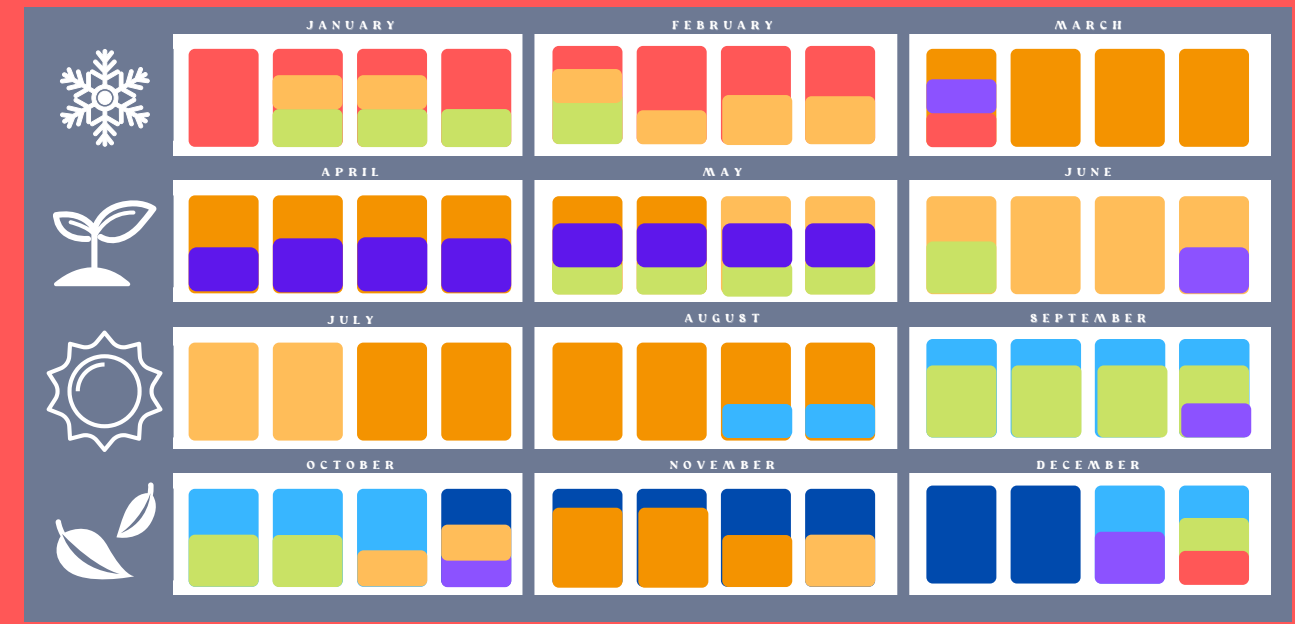

how to work with the energy of the year ahead

Reassessing Power Dynamics & Becoming New

Venus Retrograde in Capricorn

Energetic Themes

Broad Dates: November 2021 - February 2022

- Realigning your values
- Adjusting how you relate to the world around you
- A rebirth of how you connect to everything in life
- Shadow work, facing your shadow
- Greif, mourning
- Understanding your projections
- Cultivating deep intimacy
- Reaching breaking points or limits & setting boundaries accordingly
- Letting go, releasing, and becoming new
- Examining your relationship to the systems and structures that be (capitalism, the government)
- Rooting your values in integrity