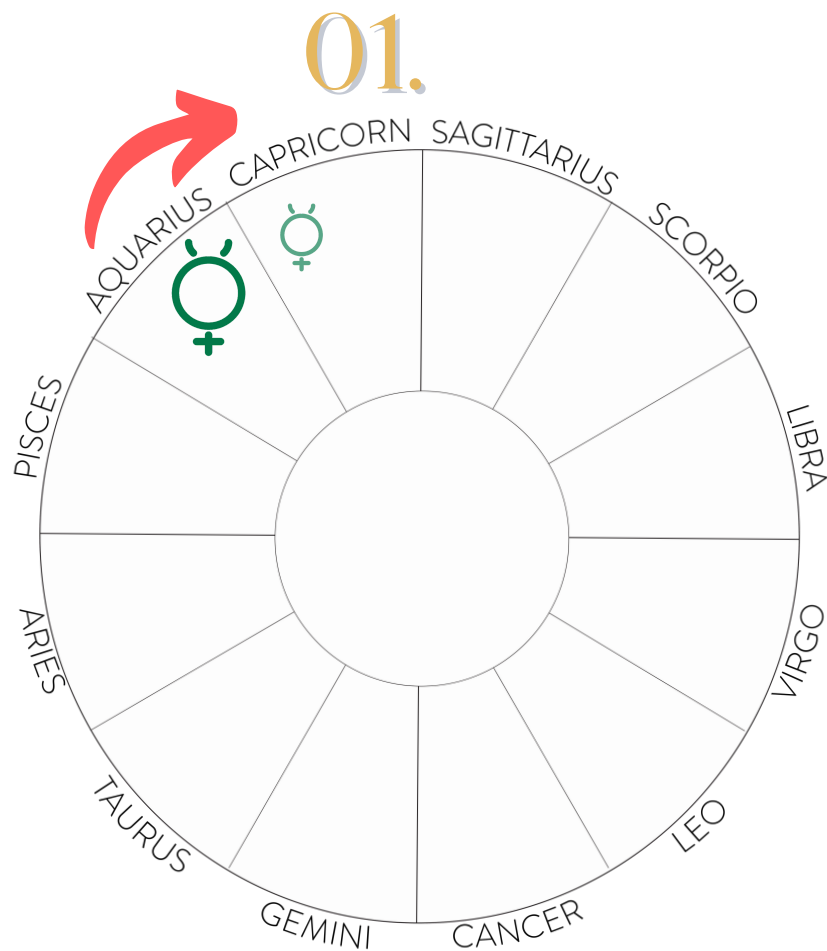

Mercury Retrogrades in Air & Earth Signs

Energetic Themes

Broad Dates: January, May, September

- Every good idea needs a great plan
- Materializing ideas and ideals
- Reevaluating your efforts & get specific about the details
- Grounding your perceptions
- Being carried from the sky, then dropped on the ground
- Troubleshooting, learning through trial & error

reworking systems and structures

01.

JANUARY

- 1.14 - Mercury Retrograde (10° Aquarius)
- 1.23 - Mercury conjunct Sun (3° Aquarius)
- 1.25 - Mercury in Capricorn (retrograde) (1.25 - 2.14)
- 1.28 - Mercury conjunct Pluto (26° Capricorn)
- 2.3 - Mercury Direct (24° Capricorn)
- Shadow: December 29 - February 24

*back to basics
rework the fundamentals*

02.

MAY

- 5.10 - Mercury Retrograde (4° Gemini)
- 5.21 - Mercury conjunct Sun (0° Gemini)
- 5.22 - Mercury in Taurus (retrograde) (5.22-6.13)
- 6.3 - Mercury Direct (26° Taurus)
- Shadow: April 26 - June 18

*reevaluating the plan &
bringing in new 2023 themes*

04.

DECEMBER

- 12.29 - Mercury Retrograde, conjunct Venus (24° Capricorn)
- 1.18.2023 - Mercury Direct (8° Capricorn)
- Shadow: December 13 - February 8