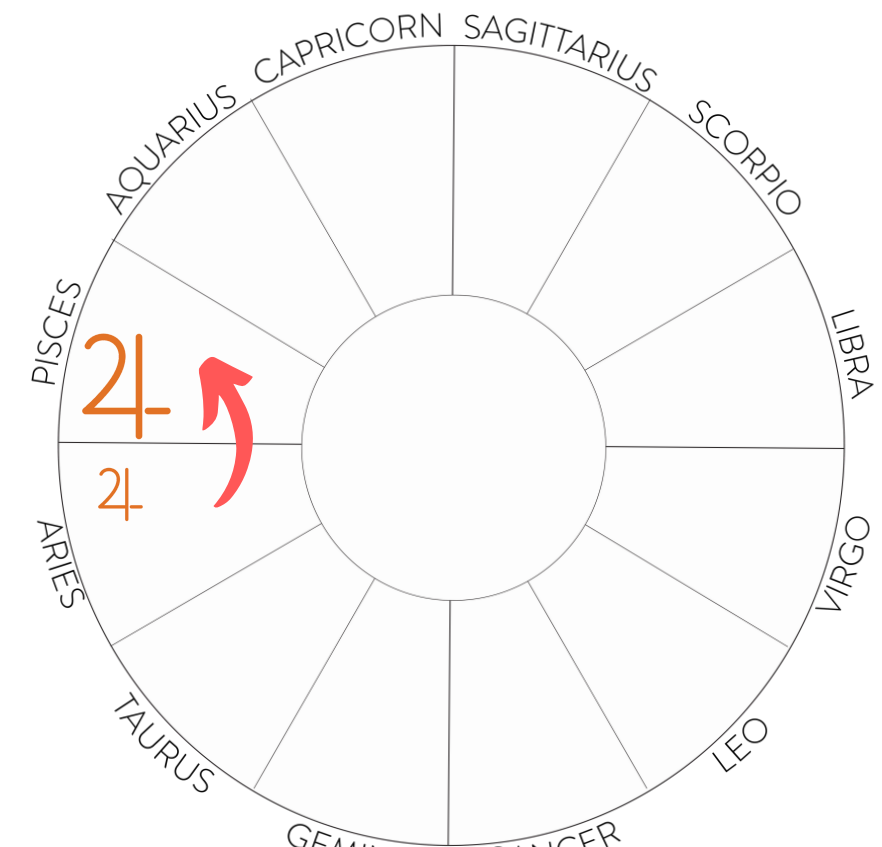

Jupiter in Pisces: December 28- May 10

setting go, creativity & new cycles

02.

APRIL

- 4.5 - Venus in Pisces (4.5 - 5.2)
- 4.12 - Jupiter conjunct Neptune (23° Pisces)
- 4.30 - Venus conjunct Jupiter (27° Pisces) (also on Taurus New Moon)

fresh starts, enthusiasm, beginners fuck

03.

MAY

- 5.10 - Jupiter in Aries (5.10 - 10.28)
- 5.24 - Mars in Aries (5.24 - 7.5)
- 5.29 - Mars conjunct Jupiter (3° Aries)

refining our vision, trusting the process, final release

04.

OCTOBER-DECEMBER

- 9.26 - Sun opposite Jupiter (3° Libra / Aries)
- 10.28 - Jupiter in Pisces
 - (10.28 - 12.20)
- 12.20 - Jupiter in Aries
 - (12.20.22 - 5.16.23)

Bringing ideas to reality, Finding grounding

Mercury Retrogrades in Air & Earth Signs

Energetic Themes

Broad Dates: January, May, September

- Every good idea needs a great plan
- Materializing ideas and ideals
- Reevaluating your efforts & get specific about the details
- Grounding your perceptions
- Being carried from the sky, then dropped on the ground
- Troubleshooting, learning through trial & error