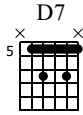

1 *mf* 2 3

T
A
B

D 05:30