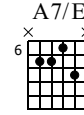

# A Shuffle

Intermediate Blues - Rhythm Guitar

Corey Congilio

**A** 01:20

**B** 03:34

**C** 04:38

1 *mf* 2 3

T  
A  
B