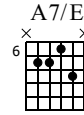

1 *mf* 2 3

T
A
B

D 05:30