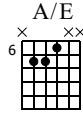

# A Shuffle

Intermediate Blues - Rhythm Guitar

Corey Congilio

**A** 01:20

**B** 03:34

**C** 04:38

1 *mf* 2 3

T  
A  
B