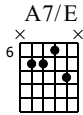

4 5 6

T
A
B

E 06:08