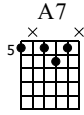

# A Shuffle

Intermediate Blues - Rhythm Guitar

Corey Congilio

**A** 01:20

**B** 03:34

**C** 04:38

1 *mf* 2 3

T  
A  
B