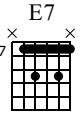

1 *mf* 2 3

T
A
B

D 05:30