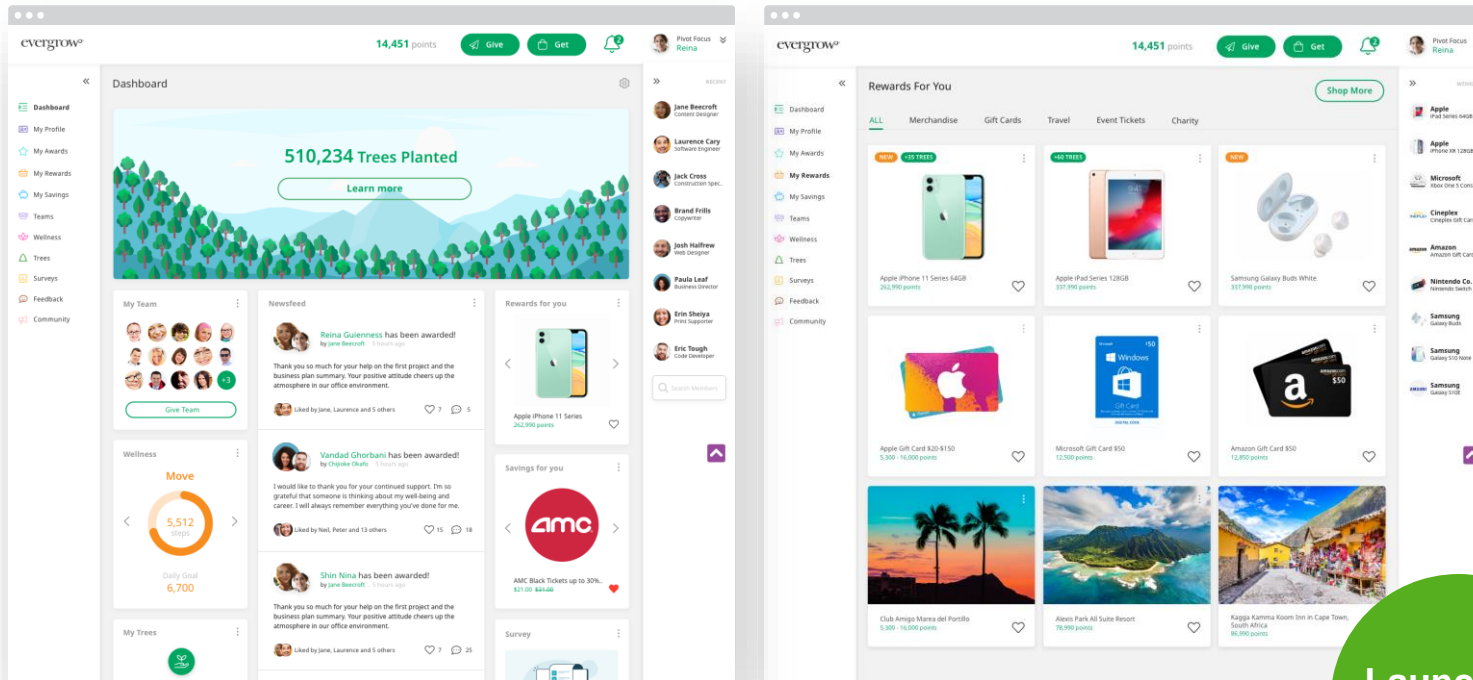

Create a Climate for Change

Rewards + Savings + Climate Action... our new engagement platform makes work more meaningful and your impact more powerful.

Launching in Q2 2020

Evergrow will contribute 5 trees for every member every month.

120

Trees funded annually per average member

We're partnering with Eden Reforestation Projects, a proven non-profit, to create new native forests in locations across the world.

- Nepal
- Indonesia
- Madagascar
- Mozambique
- Haiti
- Kenya