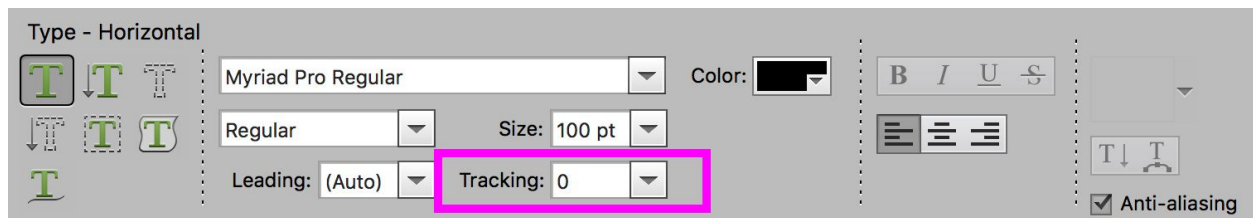

### PSE 2019 Software Update:

There was one major change added to the Type tool in Photoshop Elements 2019. In this edition of PSE, Adobe has added Tracking to the Type tool! How awesome is that!

The Tracking feature works similarly to Leading in that negative numbers bring your letters closer together and positive numbers push your letters further apart. You can enter exact numbers in the field or you can click and drag your mouse left or right on the word Tracking to scrub the Tracking smaller or larger.

You can also click to open the Tracking dropdown box and you are given a set of options to choose from. Just remember, you aren't limited to these options. You can type in whatever number you wish.