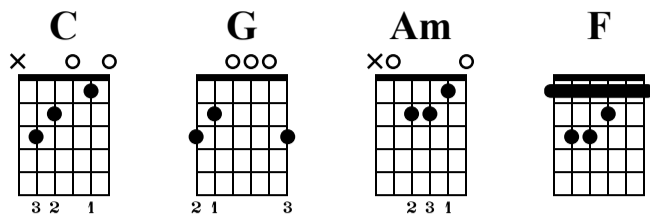

Girls Like You (Maroon 5)

clasesguitarraonline.com

Standard tuning

♩ = 120

Acordes

C G Am F

Acordes section showing chord diagrams for C, G, Am, and F on a guitar staff with TAB below.

Riff

Riff section 1 with musical notation and TAB. Includes P.M. markings and fret numbers.

Riff section 2 with musical notation and TAB. Includes P.M. markings and fret numbers.