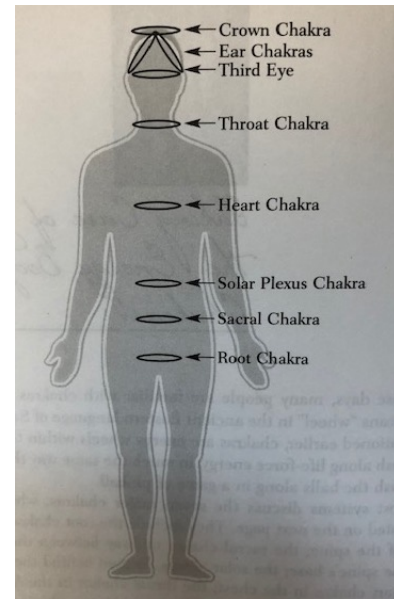

Balancing the Chakras with Healing Angels Helpful Diagrams - Day 1

THE CHAKRAS			
CHAKRA NAME	BODY LOCATION	ASSOCIATED COLOR	SPECIALTY
Crown	Top of the head	Purple	Claircognition
Ear	Above each eyebrow	Violet	Clairaudience
Third eye	Between the two eyes	Indigo blue	Clairvoyance
Throat	Adam's apple	Light blue	Speaking truth to self and others Creative projects
Heart	Chest	Green	Clairsentience Relationships Spiritual love
Solar plexus	Navel	Yellow	Power and control
Sacral	Between solar plexus and root	Orange	Bodily health and appetites
Root	Base of spine	Red	Career, finances, home, and material security