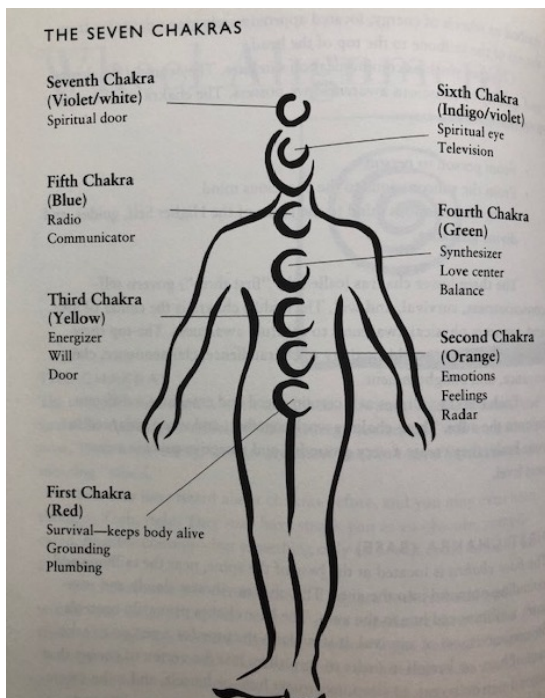

Balancing the Chakras with Healing Angels Helpful Diagrams - Day 1

THE CHAKRAS			
CHAKRA NAME	BODY LOCATION	ASSOCIATED COLOR	SPECIALTY
Crown	Top of the head	Purple	Claircognition
Ear	Above each eyebrow	Violet	Clairaudience
Third eye	Between the two eyes	Indigo blue	Clairvoyance
Throat	Adam's apple	Light blue	Speaking truth to self and others Creative projects
Heart	Chest	Green	Clairsentience Relationships Spiritual love
Solar plexus	Navel	Yellow	Power and control
Sacral	Between solar plexus and root	Orange	Bodily health and appetites
Root	Base of spine	Red	Career, finances, home, and material security