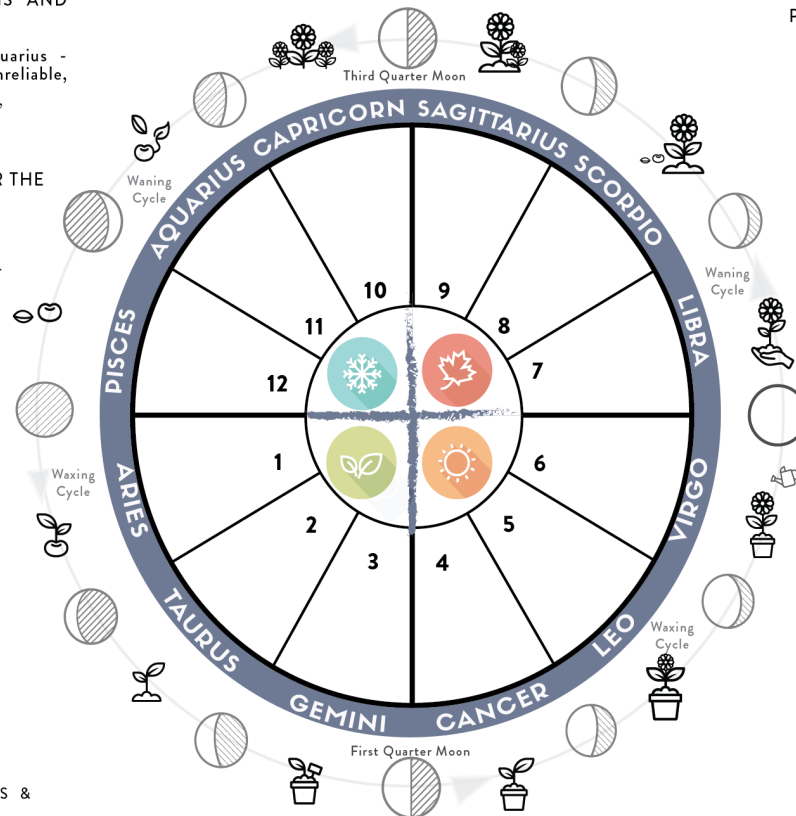

SPRING EQUINOX

March 19/20

The Inhale.
 Days grow longer and seeds begin to sprout and bloom. Embrace change and new ventures.

ARIES (March 21-April 20)
 PHASE- EMERGENCE OF SELF AWARENESS/ONE'S PERSONA, BIRTH OF THE EGO
 Desire & Potency
 Archetype Key Words of the 1st House/Aries/Mars - Energetic, Courageous, Enterprising, Decisive, Aggressive, Impulsive, Non-Cooperative, Coarse.
 Archetype of the Pioneer. Mantra, "I AM"

TAURUS (April 21- May 20)
 PHASE - IDENTIFICATION WITH SUBSTANCE/POSSESSIONS & RESOURCES, EGO DEVELOPS SENSES/RELATES TO MATTER
 Substantiation & Confirmation
 Archetype Key Words of the 2nd House/Taurus/Venus - Cooperative, Artistic, Social, Refined, Self-Indulgent, Vain, Over Sensuous, Indolent
 Archetype of the Builder. Mantra, "I HAVE"

GEMINI (May 21- June 20)
 PHASE - RELATING TO THE ENVIRONMENT/MENTAL ACTIVITY, EGO LEARNING LANGUAGE/RELATIVE TRUTH
 Discovery & Exteriorization
 Archetype Key Words of the 3rd House/Virgo/Gemini - Inquisitive, Communicative, Eloquent, Clever, Indecisive, Nervous, Worrisome, Poor learning or communication skills
 Archetype of the Communicator. Mantra, "I THINK"

WINTER SOLSTICE

December 21

The hold before the inhale.
 Days become longer, but germination and is needed to sow seeds for future growth. Embrace stillness.

SAGITTARIUS (November 22- December 20)
 PHASE - EXPANSION OF AWARENESS/THE SEARCH FOR MEANING, EGOIC TRUTH.
 Abstraction & Transference
 Archetype Key Words of the 9th House/Sagittarius/Jupiter - Benevolent, Expansive, Optimistic, Broad-Minded, excessive, Exaggeration, Misjudging, Pompous
 Archetype of the Explorer. Mantra, "I SEEK"