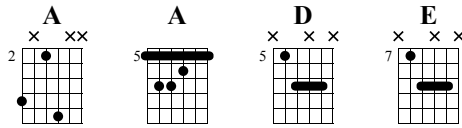

THE Blues

Rotem Sivan

Standard tuning

♩ = 120

00:17 - First Shape

jz.guit.

A

T
A
B

6
2
5

00:21 - Bar Chord

A

T
A
B

5
5
6
7
7
5

00:28 - Fingering

A

T
A
B

6
2
5

00:33 - Shape from 5th string

D

T
A
B

7
7
5

00:58 - Notes of the D chord

T
A
B

5
7
7
5

01:12 - A to D = I to IV

7

I ii iii IV

T A B

5 7 4 5

01:15 - Chord changes of the Blues (first 4 bars)

A D A A

8 9 10 11