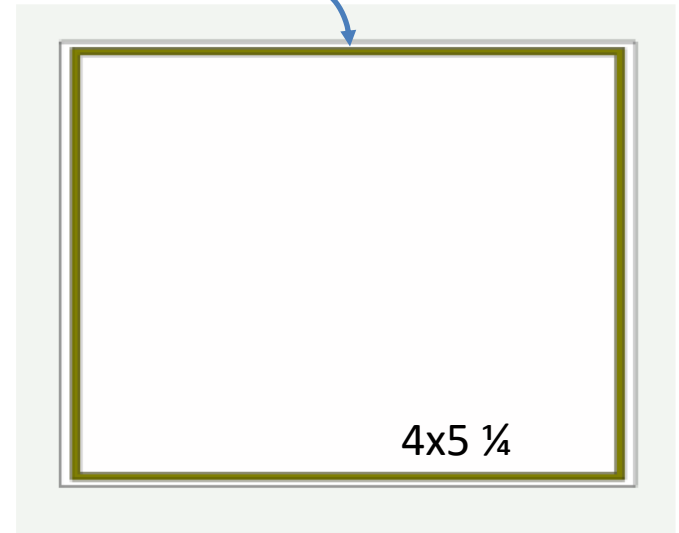

Price: \$13.00

Envelope Punch Board

133774

Price: \$20.00

Tear & Tape Adhesive

138995

Price: \$7.00

4 1/8 x 5 3/8