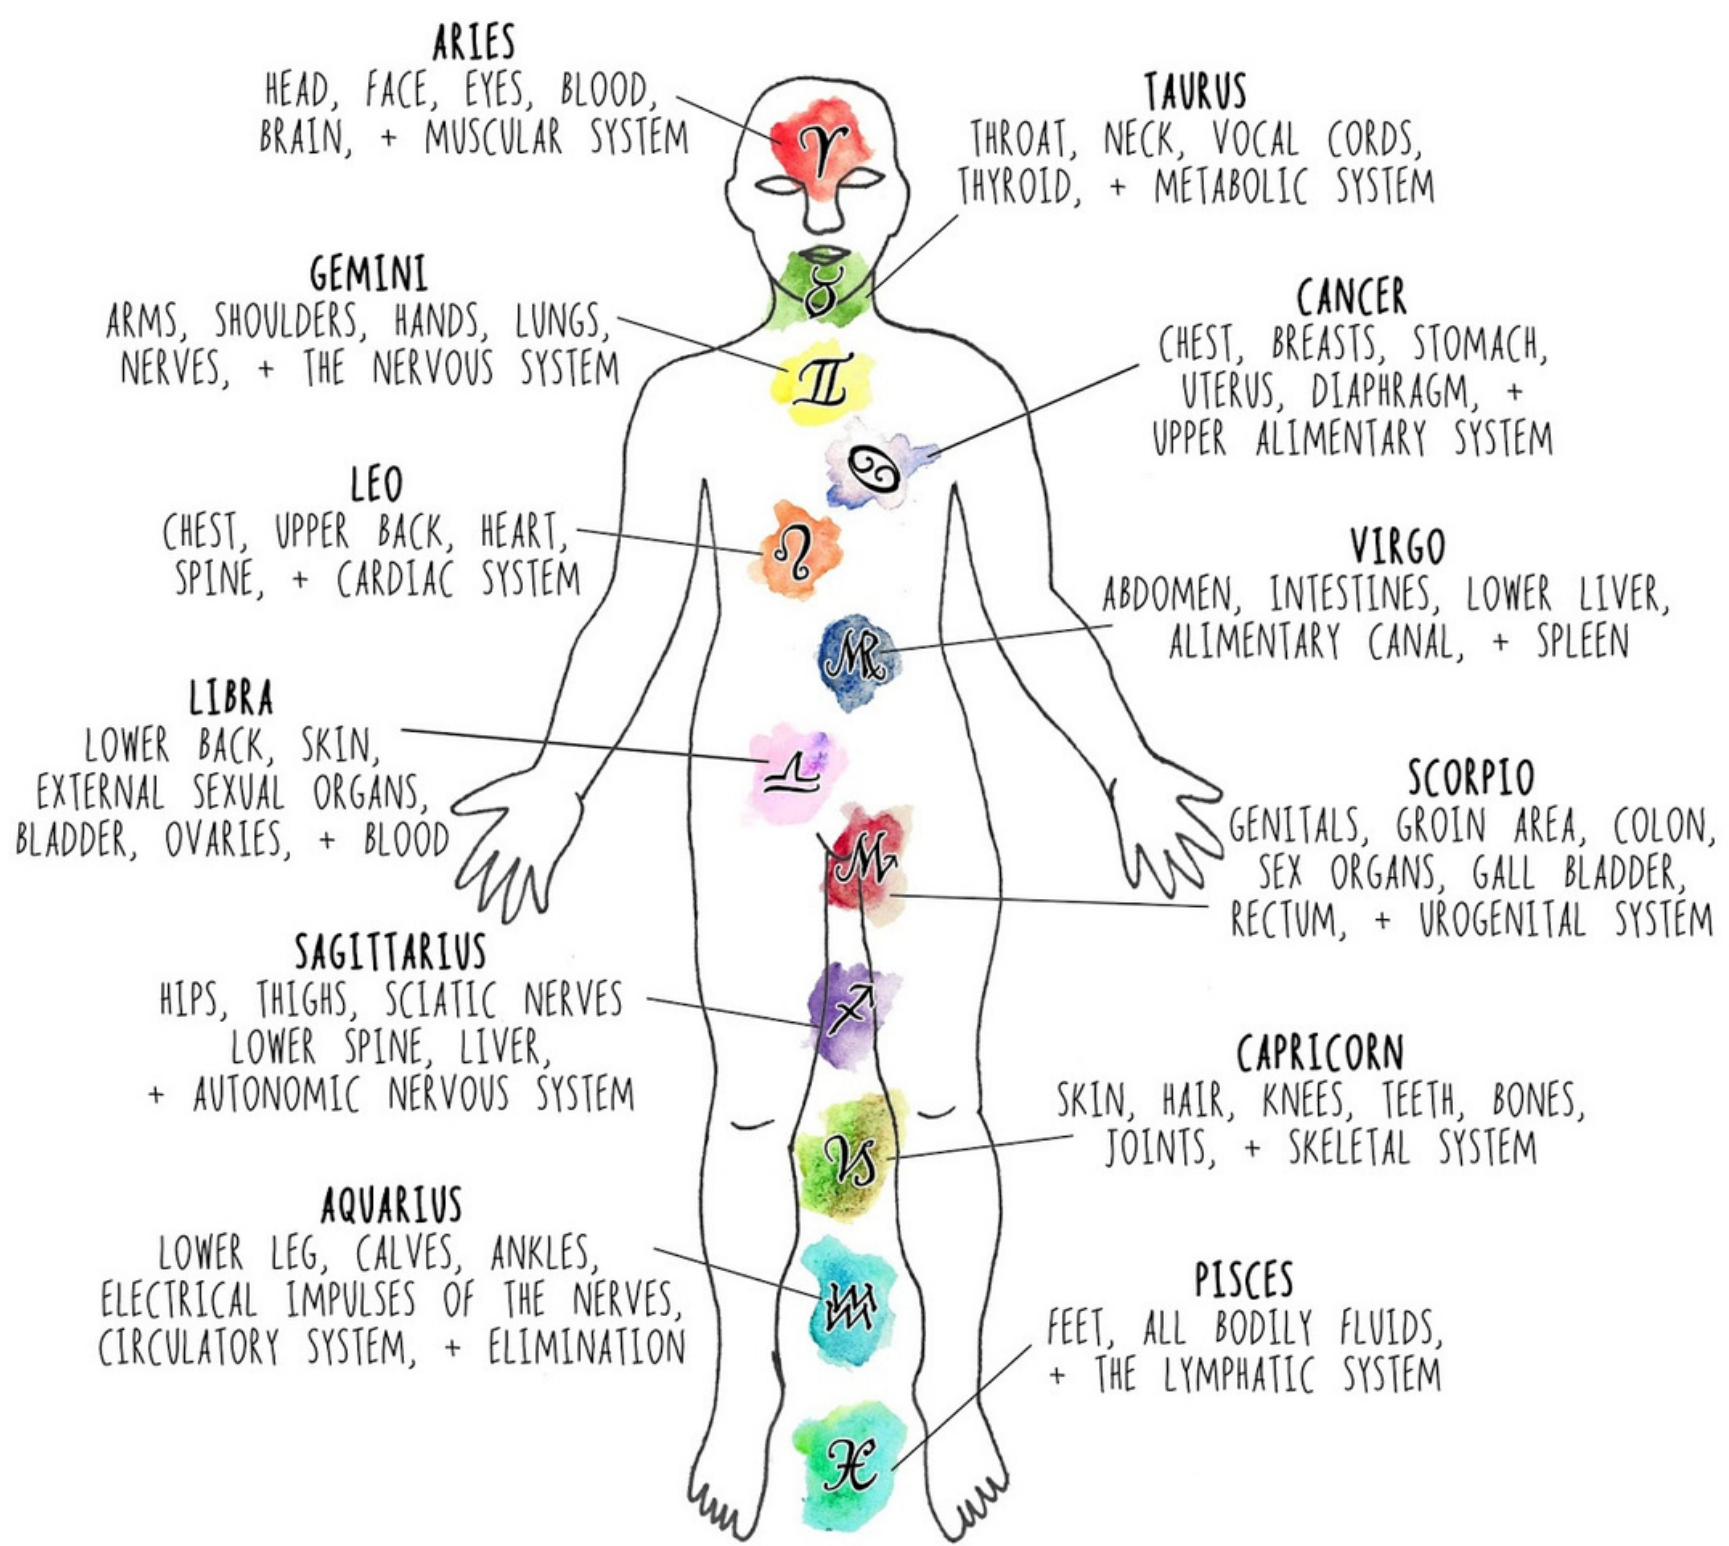

SPACE THE CHAKRAS

10th Space

7 SPINAL
CHAKRAS

Base, Sacral, Solar
Plexus, Heart,
Throat, Brow, Crown

MINOR
CHAKRAS

Feet, Knees, Hands,
Ears, Eyes, Temples,
Causal Chakra

STAR POINTS
+ GATEWAYS

Soul Star, Earth Star,
Stellar Gateway, Gaia
Gateway, Navel
Gateway, Heart
Gateway, Mind Gateway

Stellar Gateway

Soul Star

Causal Chakra

Crown Chakra

Mind Gateway + Temples

Brow Chakra + Eyes

Throat Chakra + Ears

Heart Gateway

Heart Chakra

Hand Chakras

Solar Plexus Chakra

Sacral Chakra

Naval Gateway

Base Chakra

Knees + Feet Chakras

Earth Star Chakra

Gaia Gateway

THE ASTROLOGICAL BODY

SPACE YOUR BODY

10th Space

SPACE CHAKRAS + PLANETS

There is always an overlap when relating Zodiac Signs and Planets to the Chakras. These are THEORIES, based on similar energies. In individual application these can vary and therefore the understanding of the whole chart aid in formulating how certain astrological energies can emphasize particular chakra vibrations.