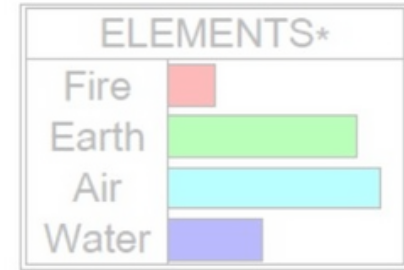

Rising Sign
 Ascendant

The Planets
 + Celestial Bodies
 (the characters)

The Degree
 30° in a sign

The Houses
 (the scenes)

The Cusps
 (division of houses)

The Angles
 (key scenes)

Aspect Grid

| Pt | Name | Sg | Hs |
|----|------------|----|----|
| ☾ | Moon | ♎ | 6 |
| ☼ | Sun | ♎ | 6 |
| ☿ | Mercury | ♎ | 6 |
| ♀ | Venus | ♏ | 7 |
| ♂ | Mars | ♎ | 6 |
| ♃ | Jupiter | ♑ | 11 |
| ♄ | Saturn | ♑ | 10 |
| ♅ | Uranus | ♏ | 1 |
| ♆ | Neptune | ♓ | 11 |
| ♇ | Pluto | ♏ | 10 |
| ♁ | Chiron | ♏ | 12 |
| ♁ | Ceres | ♊ | 2 |
| ♊ | North Node | ♊ | 1 |
| ♏ | South Node | ♏ | 7 |
| ♈ | Ascendant | ♈ | 1 |
| ♍ | Midheaven | ♏ | 10 |
| ♋ | Black Moon | ♊ | 2 |