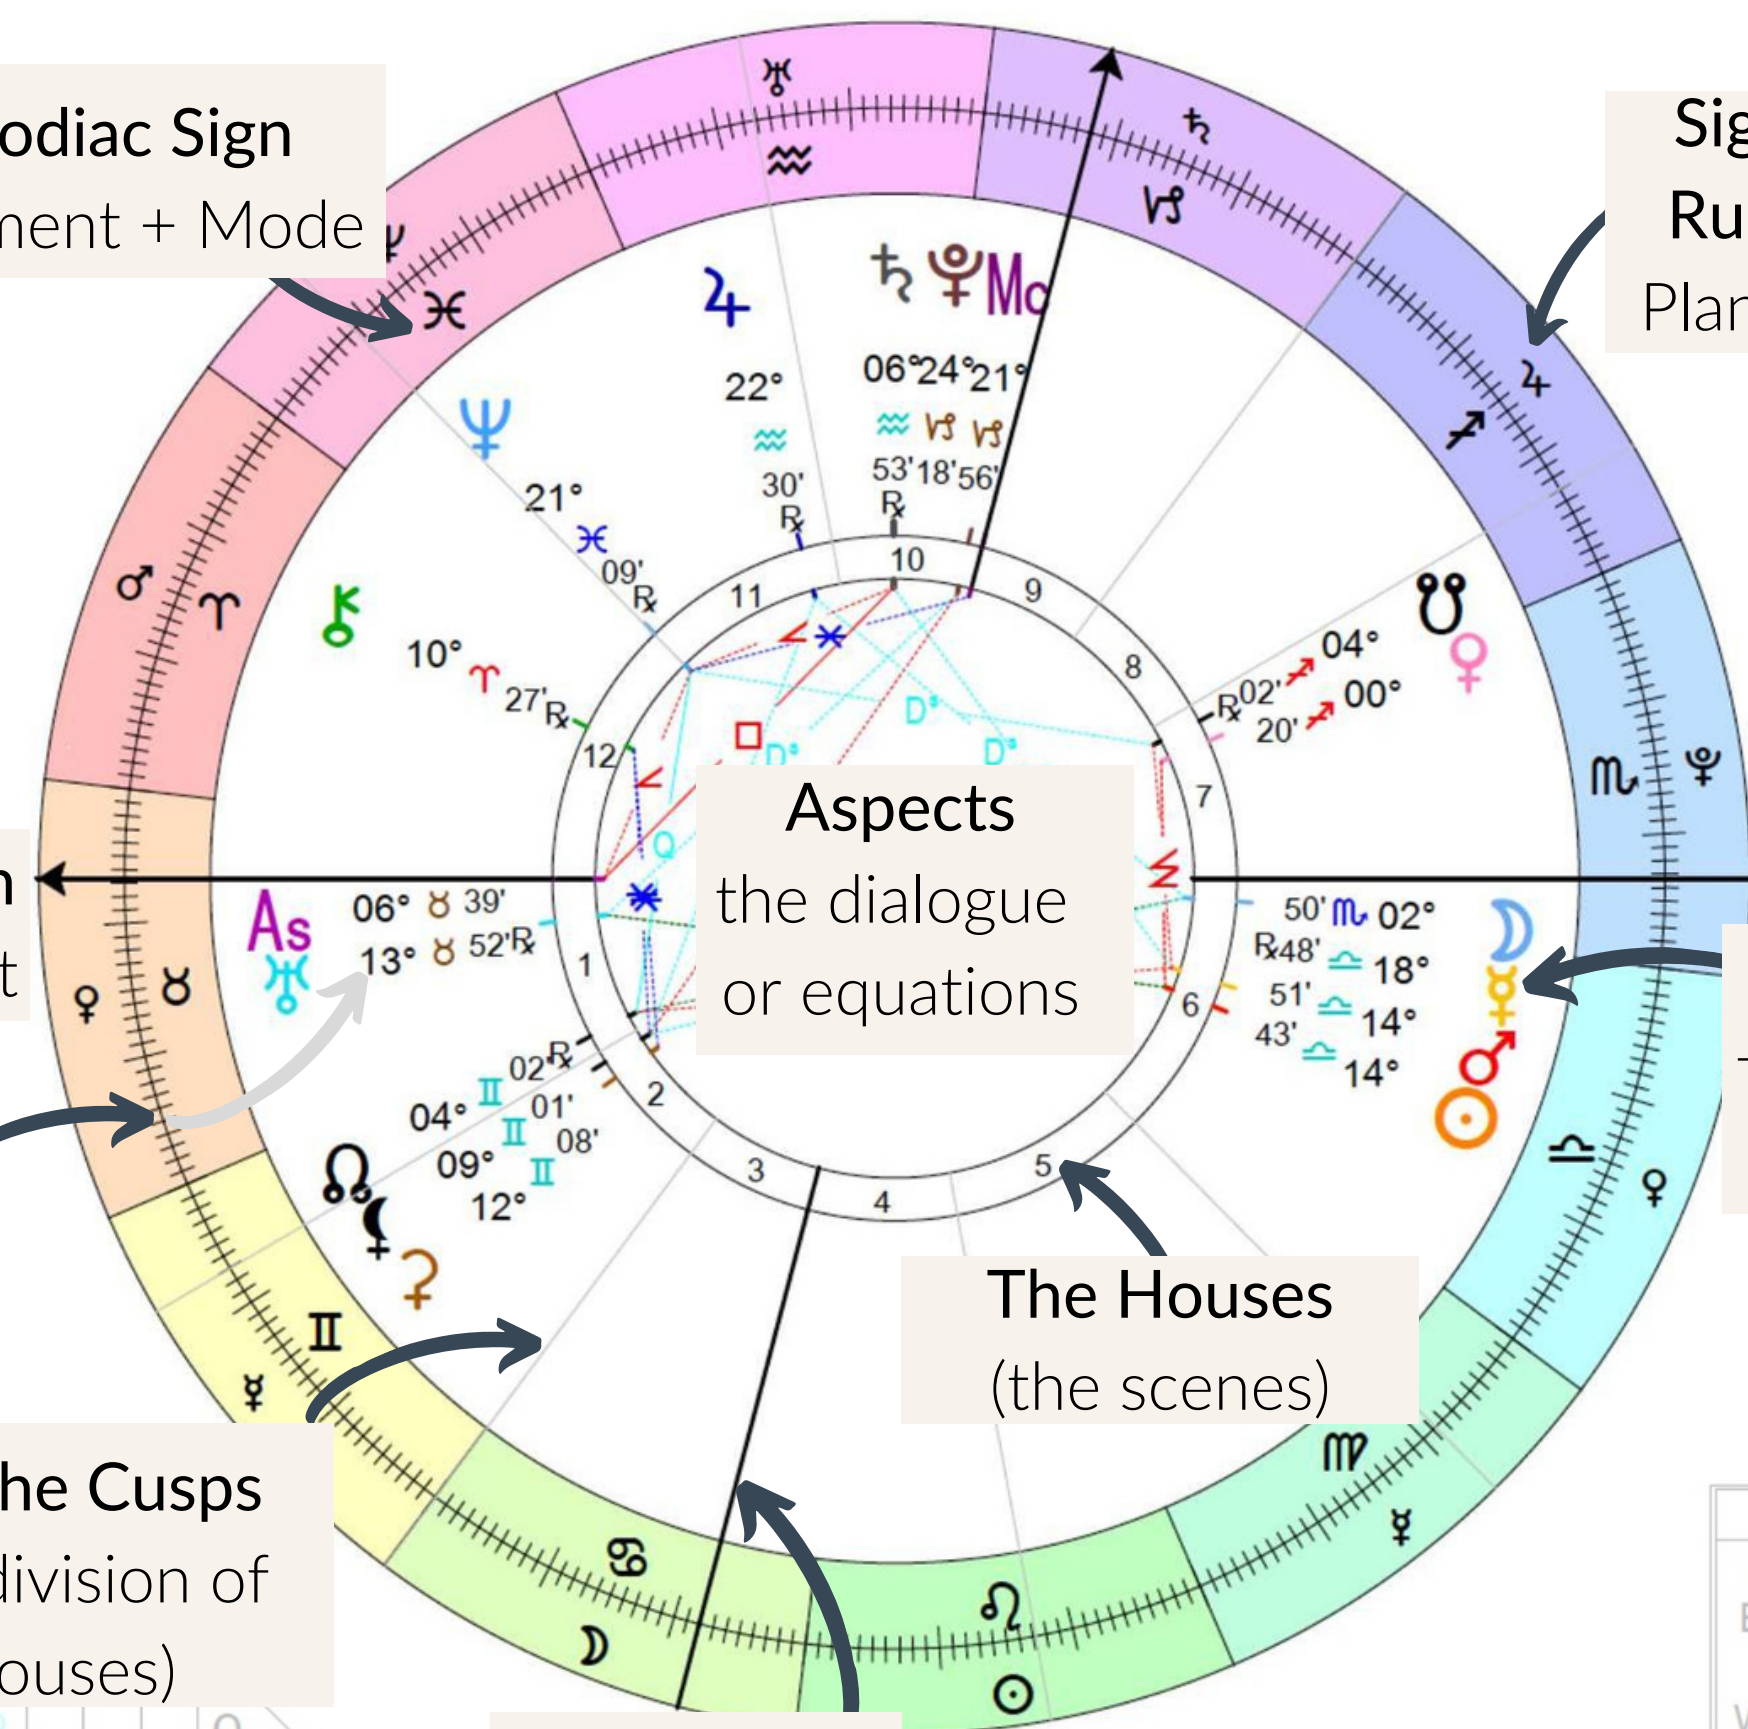

Rising Sign
Ascendant

The Planets
+ Celestial Bodies
(the characters)

The Degree
30° in a sign

The Houses
(the scenes)

The Cusps
(division of houses)

The Angles
(key scenes)