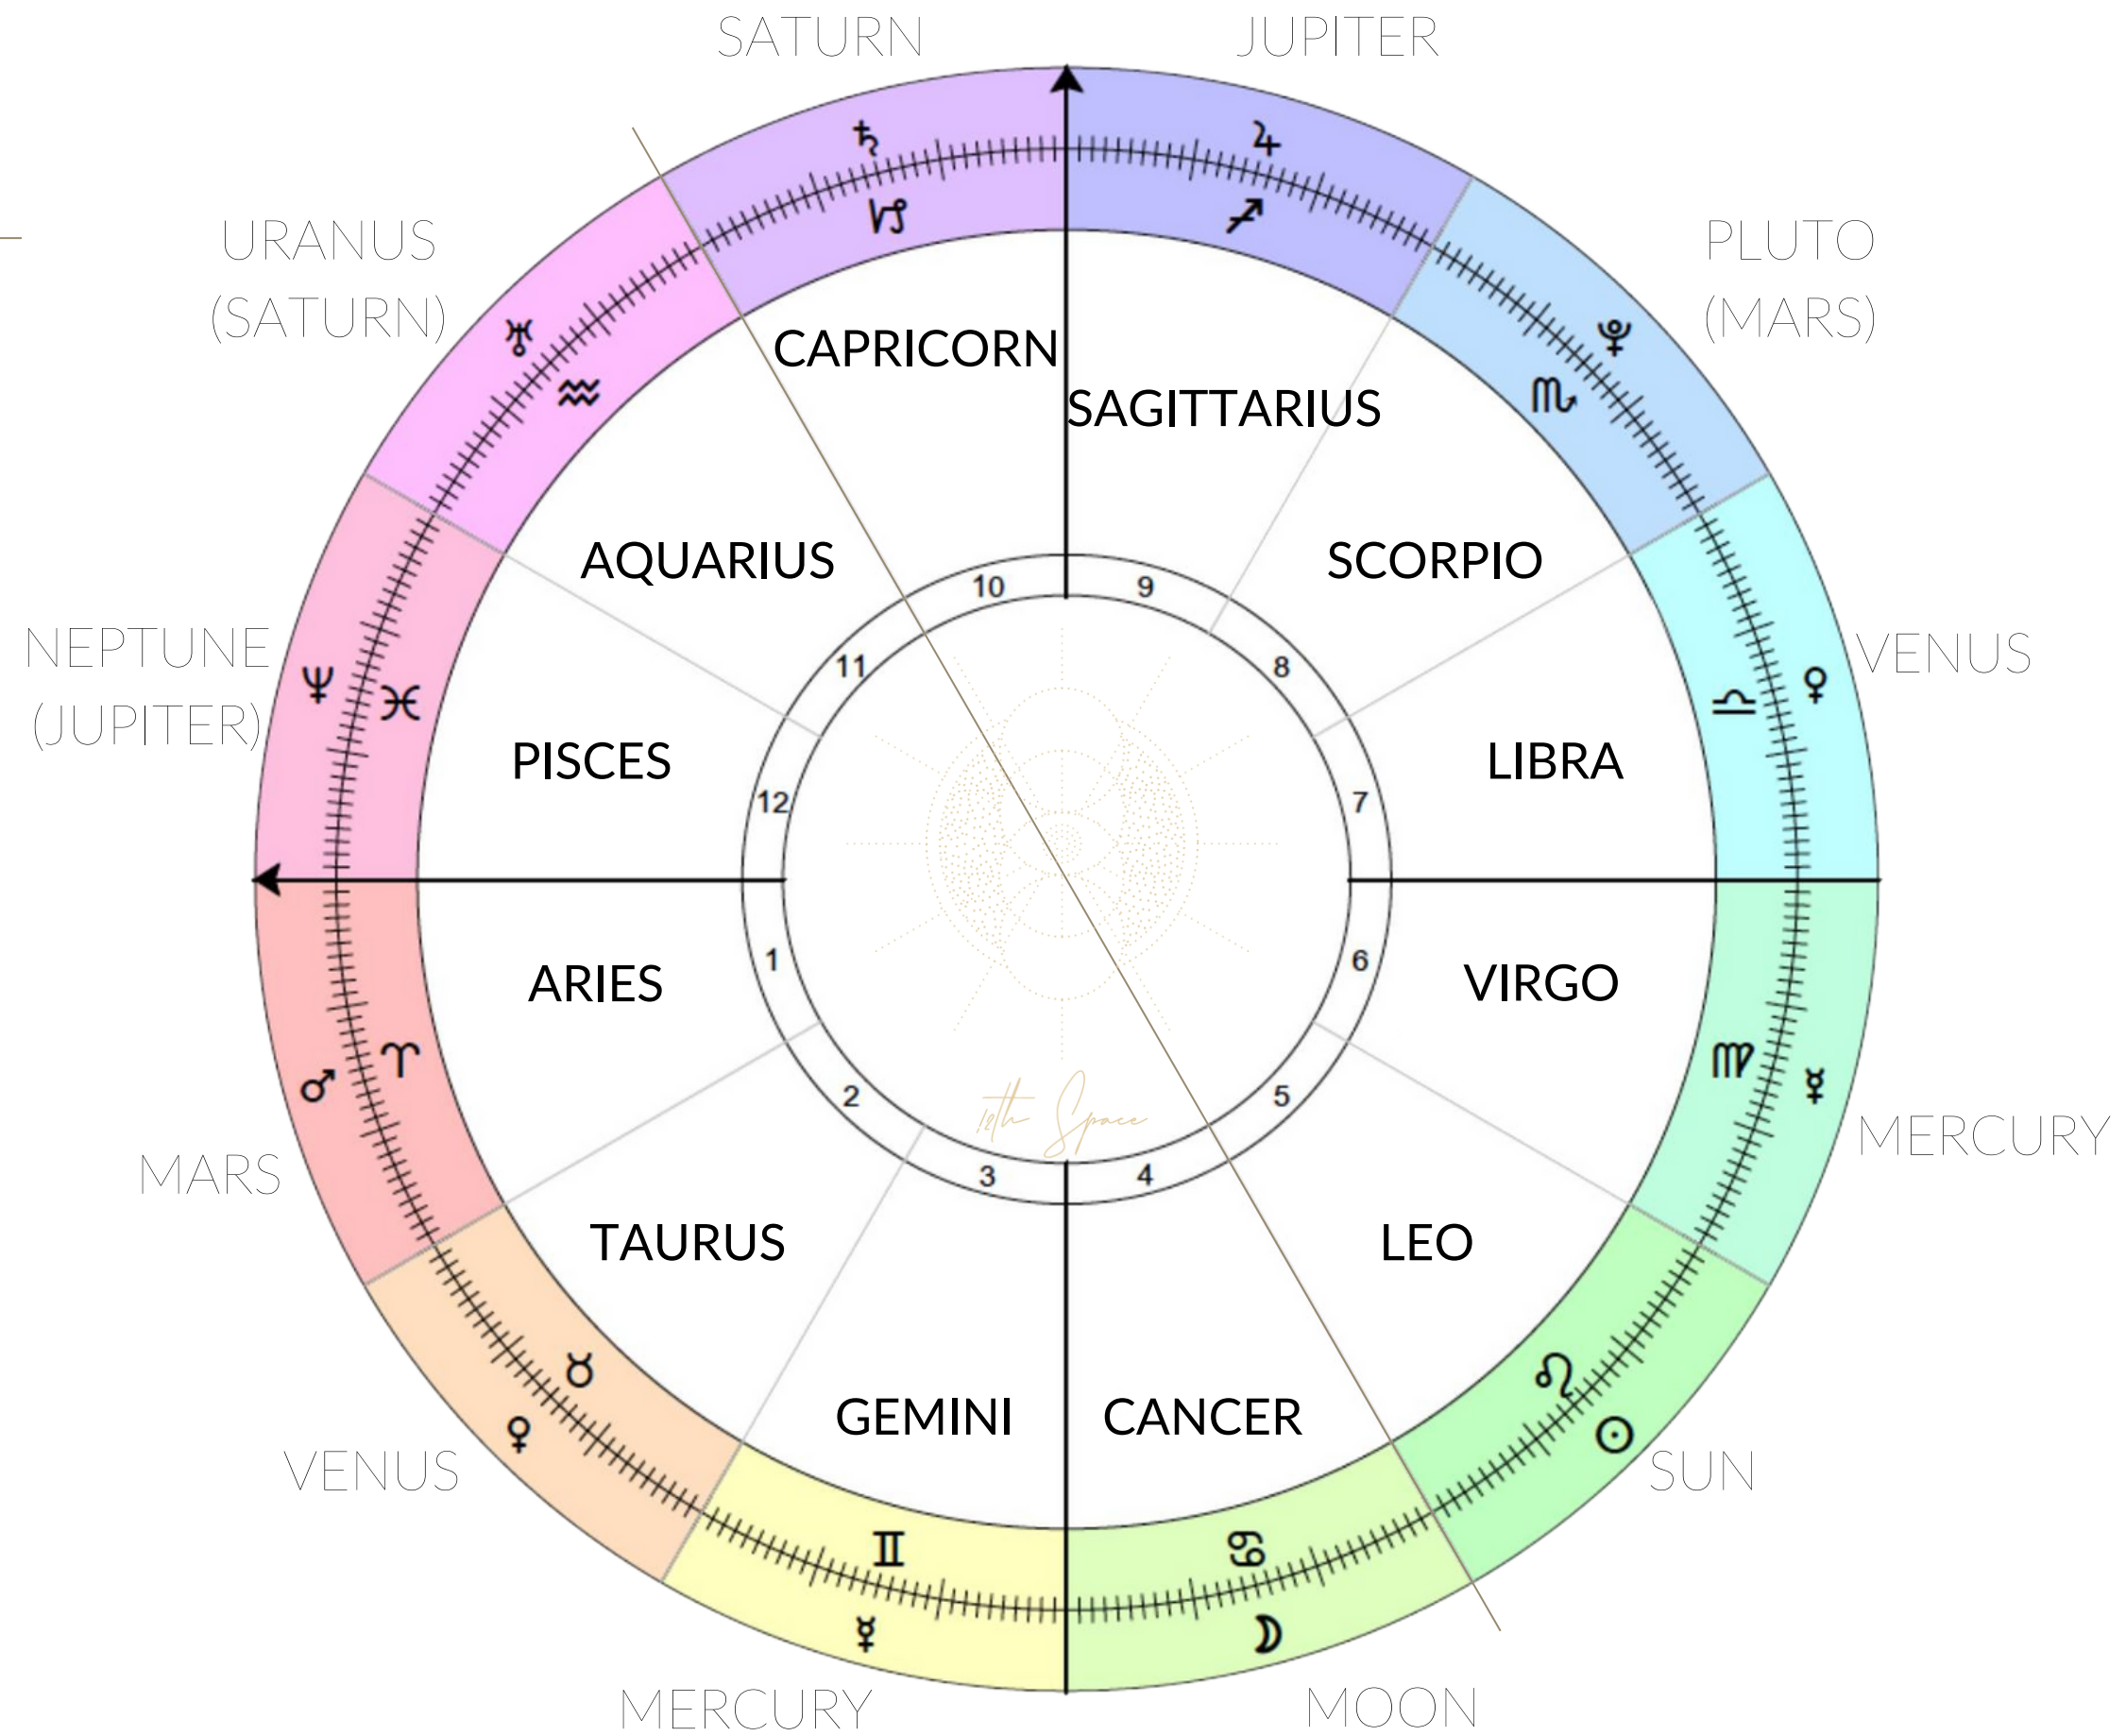

SPACE THE HOUSES

PLANETARY RULERSHIP

SPACE THE PLANETS

The Lights

| | | |
|---|-------------|--------------|
|  | Moon | nourishment |
|  | Sun | illumination |

The Social Planets

| | | |
|---|----------------|-----------|
|  | Jupiter | expansion |
|  | Saturn | wisdom |