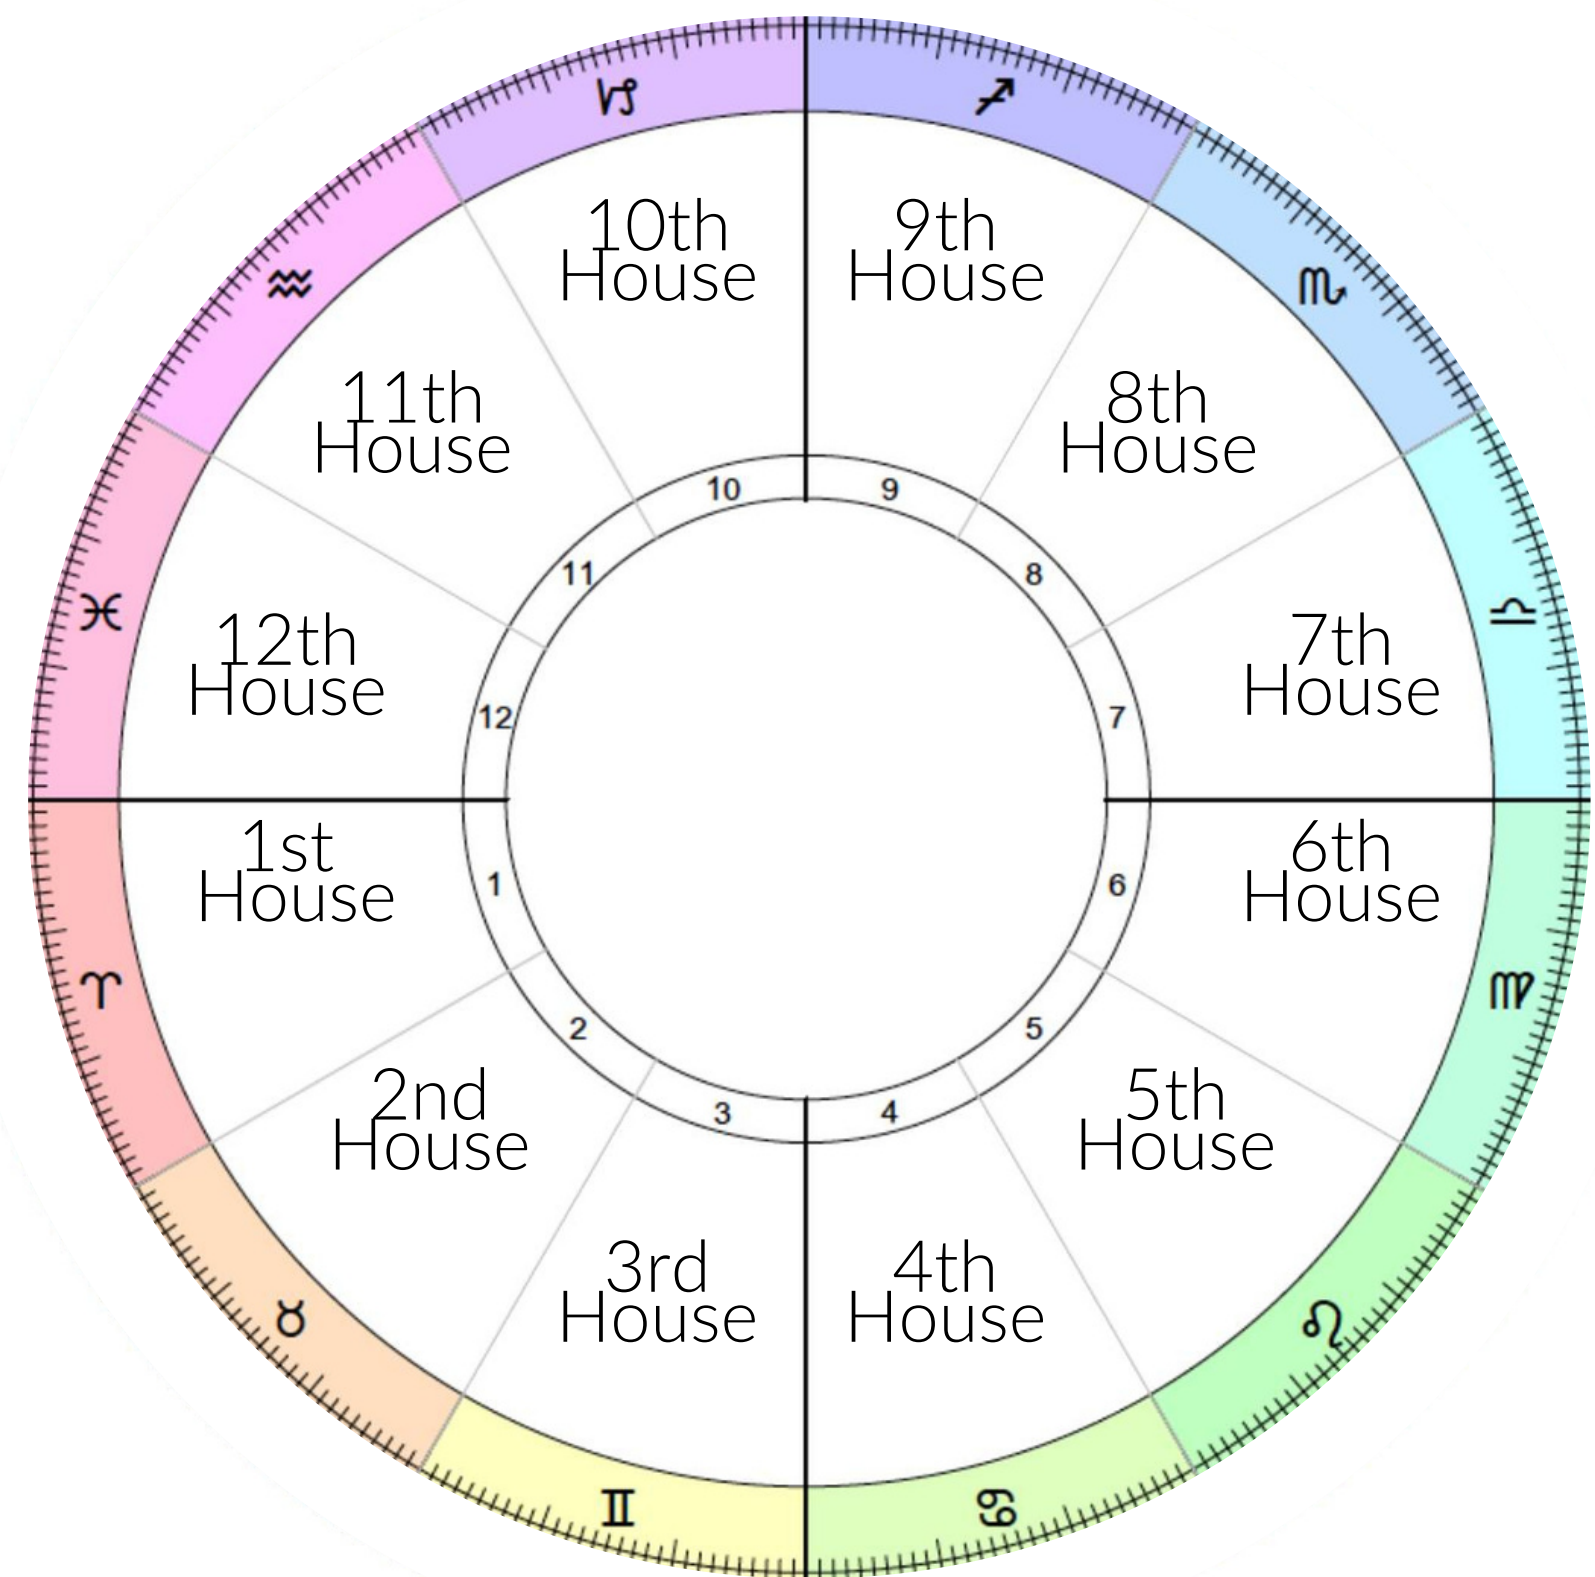

MC

SPACE
THE
HOUSES

ASC
Rising

DSC

IC

10th Space