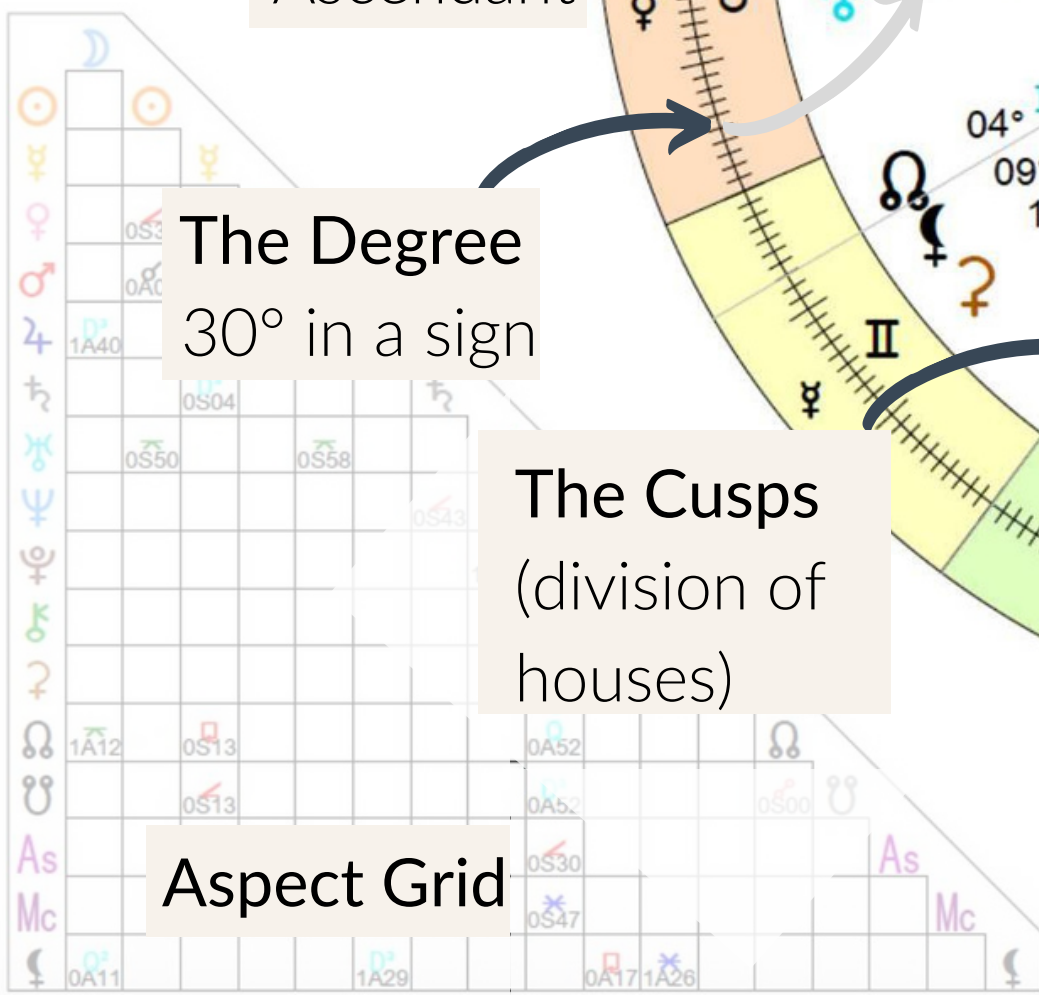

Rising Sign
 Ascendant

The Planets
 + Celestial Bodies
 (the characters)

The Degree
 30° in a sign

The Houses
 (the scenes)

The Cusps
 (division of houses)

The Angles
 (key scenes)

Aspect Grid

| Pt | Name | Sg | Hs |
|----|------------|----|----|
| ☾ | Moon | ♎ | 6 |
| ☼ | Sun | ♎ | 6 |
| ☿ | Mercury | ♎ | 6 |
| ♀ | Venus | ♏ | 7 |
| ♂ | Mars | ♎ | 6 |
| ♃ | Jupiter | ♑ | 11 |
| ♄ | Saturn | ♑ | 10 |
| ♅ | Uranus | ♏ | 1 |
| ♆ | Neptune | ♓ | 11 |
| ♇ | Pluto | ♏ | 10 |
| ♁ | Chiron | ♏ | 12 |
| ♁ | Ceres | ♊ | 2 |
| ♊ | North Node | ♊ | 1 |
| ♏ | South Node | ♏ | 7 |
| ♈ | Ascendant | ♈ | 1 |
| ♍ | Midheaven | ♏ | 10 |
| ♋ | Black Moon | ♊ | 2 |

Tightest Aspects

| | | | | | | | |
|---|---|---|---------|---|---|---|---------|
| ♏ | ♄ | ♏ | 0°00' S | ♀ | ♏ | ♏ | 0°13' S |
| ♀ | ♄ | ♄ | 0°04' S | ♀ | ♏ | ♏ | 0°17' A |
| ☼ | ♄ | ♄ | 0°07' A | ♀ | ♏ | ♏ | 0°29' S |
| ♄ | ♄ | ♄ | 0°11' A | ♄ | ♏ | ♏ | 0°30' S |
| ♄ | ♄ | ♄ | 0°13' A | ☼ | ♏ | ♏ | 0°37' S |
| ♀ | ♄ | ♄ | 0°13' S | ♄ | ♏ | ♏ | 0°43' S |