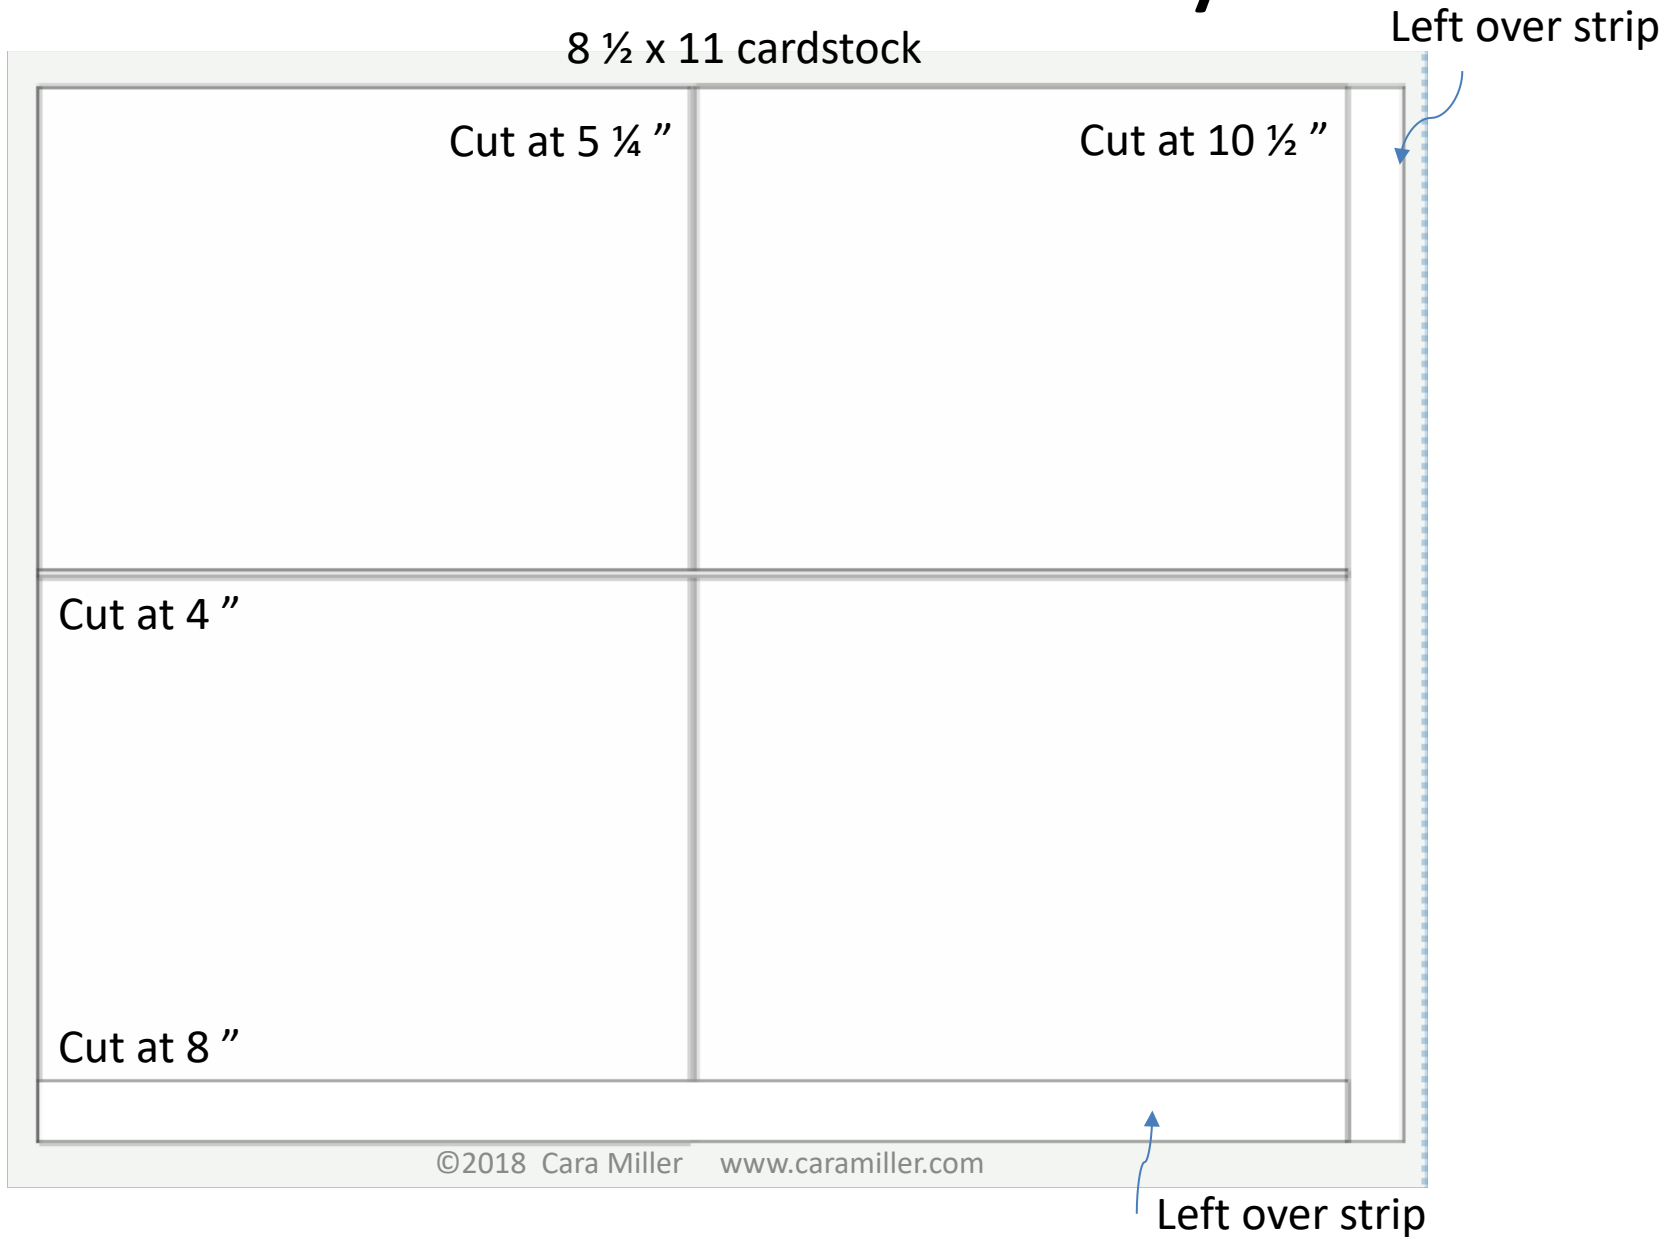

# Simple Sketch #loveitchopit Card

4 ¼ x 5 ½ card

Cardstock: 4 X 5 ¼

DSP: 3 ¾ X 5

Vertical or  
Horizontal

# Start with Cardstock Layer

8 ½ x 11 cardstock

# Designer Series Paper Layer

6x6 DSP