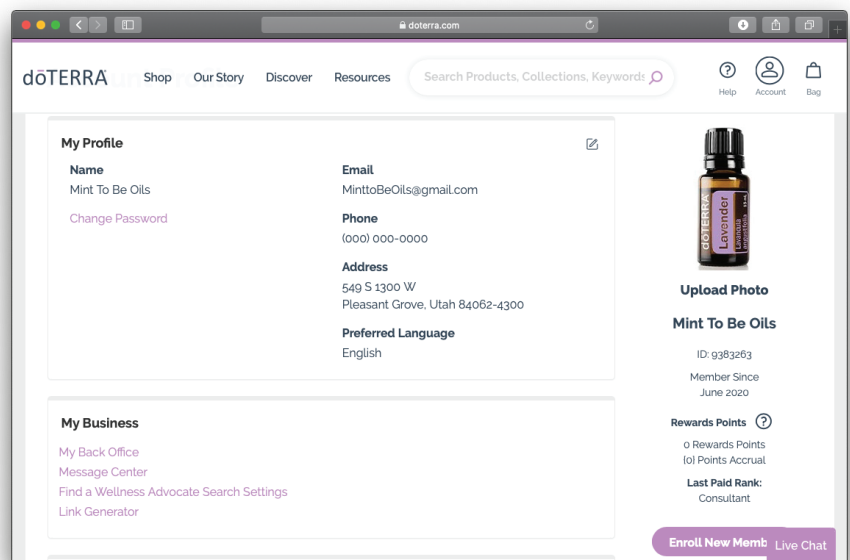

Using the dōTERRA Account Link Generator

Notes:

Accessing the Link Generator on Your dōTERRA Account

The second way to access a link generator is by logging in to your dōTERRA account. Accessing the link generator this way offers a few additional features that we'll discuss.

To access the link generator, log in to your account and click on your name in the upper right corner. A dropdown menu will appear, and you then select "Account Profile."

After reaching your account profile, look under the My Business section and click on "Link Generator."