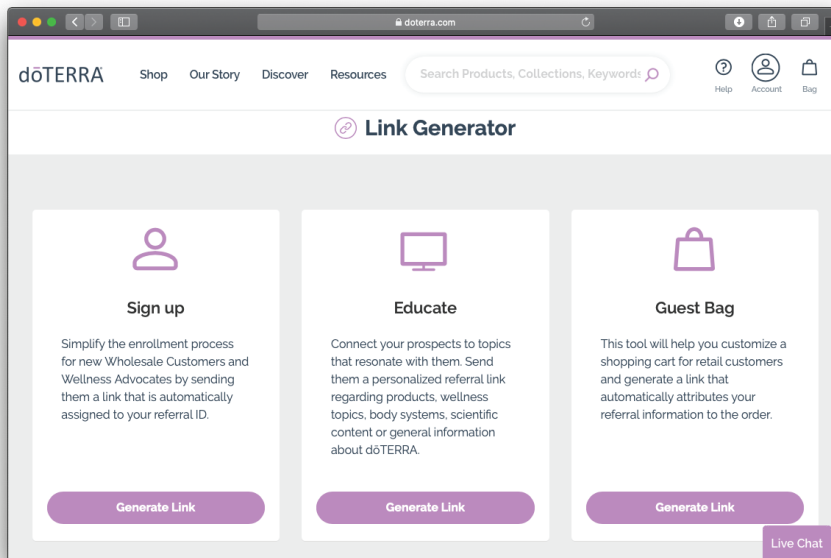

Using the dōTERRA Account Link Generator

Notes:

Accessing the Link Generator on Your dōTERRA Account

The second way to access a link generator is by logging in to your dōTERRA account. Accessing the link generator this way offers a few additional features that we'll discuss.

To access the link generator, log in to your account and click on your name in the upper right corner. A dropdown menu will appear, and you then select "Account Profile."

After reaching your account profile, look under the My Business section and click on "Link Generator."

Day 22 / Section 2

Notes:

Once you're at the link generator page, you'll have the option of creating a link to help someone sign up, sending them an education page, or creating a guest bag. Let's go through how to use each of these.

Sign Up

This option is similar to the enrollment link generator available on dōTERRA Labs, but it also gives you the ability to make online enrollment even simpler for your new customers by letting you put together enrollment orders for them.