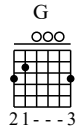

Lessons Learned From Clapton

Moderate ♩ = 94

C E Am F A Dm

1

F B7 C E7 A D G

5

SUPERSIMPLEGUITAR.COM
 BEGINNER GUITAR LESSONS