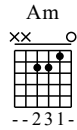

Lessons Learned From Clapton

Moderate ♩ = 94

C E Am F A Dm

1

F B7 C E7 A D G

5

SUPERSIMPLEGUITAR.COM
 BEGINNER GUITAR LESSONS