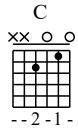

Lessons Learned From Clapton

Moderate ♩ = 94

C E Am F A Dm

1

F B7 C E7 A D G

5

SUPERSIMPLEGUITAR.COM
 BEGINNER GUITAR LESSONS