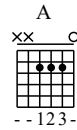

Lessons Learned From Clapton

Moderate ♩ = 94

C E Am F A Dm

1

F B7 C E7 A D G

5

SUPERSIMPLEGUITAR.COM
 BEGINNER GUITAR LESSONS