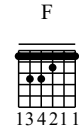

Lessons Learned From Clapton

Moderate ♩ = 94

C E Am F A Dm

1

F B7 C E7 A D G

5

SUPERSIMPLEGUITAR.COM
 BEGINNER GUITAR LESSONS