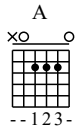

Lessons Learned From Clapton

Moderate ♩ = 94

C E Am F A Dm

1

F B7 C E7 A D G

5

SUPERSIMPLEGUITAR.COM
 BEGINNER GUITAR LESSONS