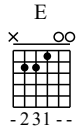

Lessons Learned From Clapton

Moderate ♩ = 94

C E Am F A Dm

1

F B7 C E7 A D G

5

SUPERSIMPLEGUITAR.COM
 BEGINNER GUITAR LESSONS