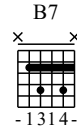

Lessons Learned From Clapton

Moderate ♩ = 94

C E Am F A Dm

1

F B7 C E7 A D G

5

SUPERSIMPLEGUITAR.COM
 BEGINNER GUITAR LESSONS