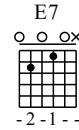

Lessons Learned From Clapton

Moderate ♩ = 94

C E Am F A Dm

1

F B7 C E7 A D G

5

SUPERSIMPLEGUITAR.COM
 BEGINNER GUITAR LESSONS