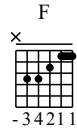

Lessons Learned From Clapton

Moderate ♩ = 94

C E Am F A Dm

1

F B7 C E7 A D G

5

SUPERSIMPLEGUITAR.COM
 BEGINNER GUITAR LESSONS