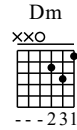

Lessons Learned From Clapton

Moderate ♩ = 94

C E Am F A Dm

1

F B7 C E7 A D G

5

SUPERSIMPLEGUITAR.COM
 BEGINNER GUITAR LESSONS