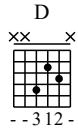

Lessons Learned From Clapton

Moderate ♩ = 94

C E Am F A Dm

1

F B7 C E7 A D G

5

SUPERSIMPLEGUITAR.COM
 BEGINNER GUITAR LESSONS