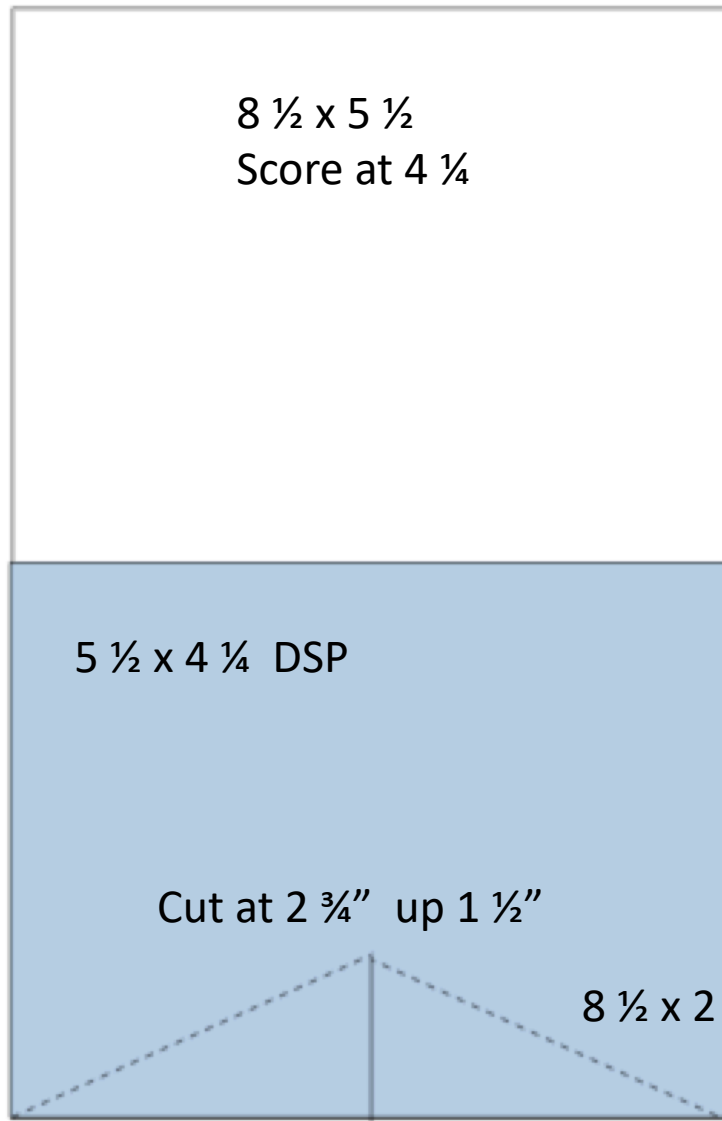

Simple Sketch: Fancy Fold Cards

Card base 5 ½ x 8 ½
Scored at 2 1/8 and 6 3/8

Simple Sketch: Fancy Fold Cards

DSP 5 ¼ x 4

Whisper White 5 x 3 ¾

Card base 4 ¼ x 11
Scored at 5 ½ and 2 ¾

4 x 2 ½ DSP

1 x 4