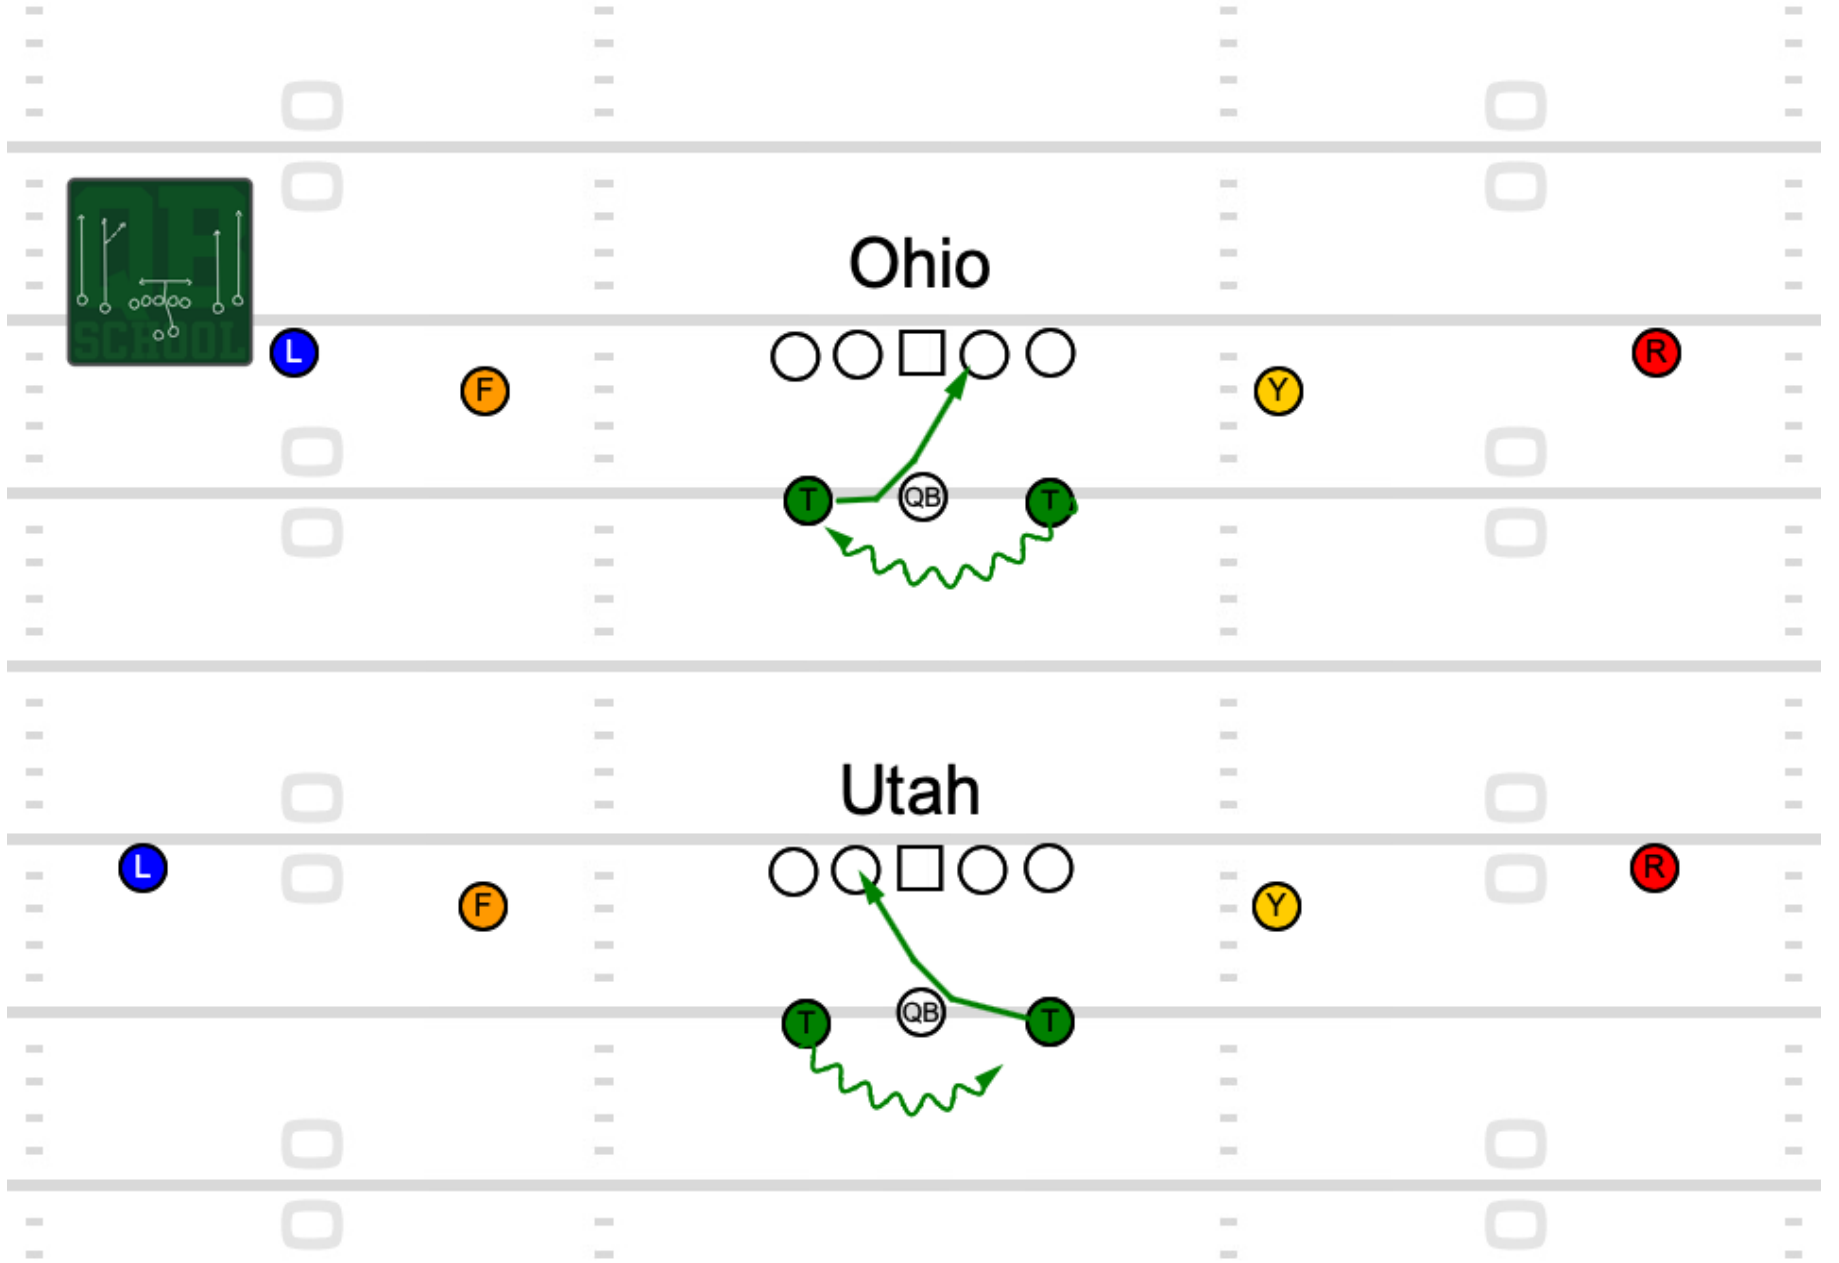

Fade (to Right)

Fade = Trade and Flop

L

F

Y

Y

F

R

QB

T

Open = Start in Oeste and Shift to Formation Called

Explode = Start in Este and Shift to Formation Called

L

F

Y

R

QB

T

Tug = T Start In Opposite Spot, Shift On Own

Tin (to Right)

Top (to Far)

Bounce = Unbalanced OLine Movement

L

F

R

QB

T

Move (to Star w/ 12 PSN)

Move = Start in Y off F On Wing,
Trade and F off Shift then F-Across