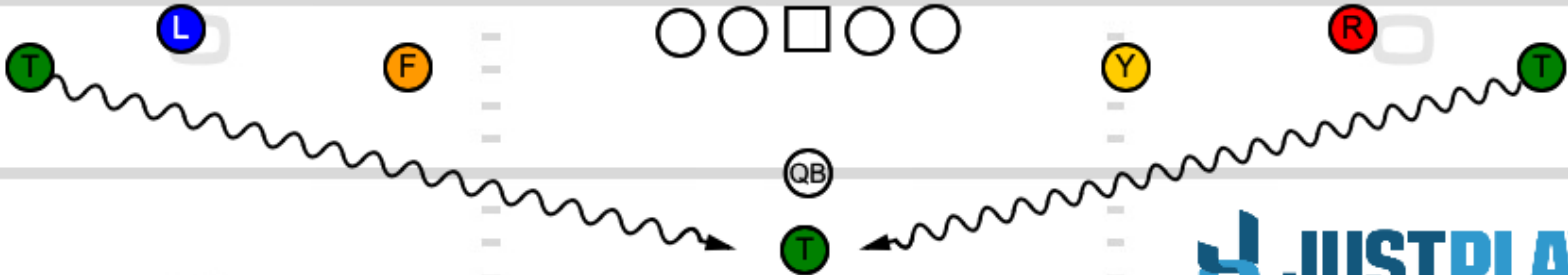

QB

T

Open = Start in Oeste and Shift to Formation Called

Explode = Start in Este and Shift to Formation Called

L

F

Y

R

QB

T

Tug = T Start In Opposite Spot, Shift On Own

Tin (to Right)

Top (to Far)

Bounce = Unbalanced OLine Movement

L

F