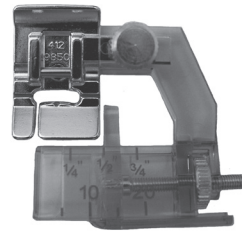

Note: Feet are not true to actual size.

6mm

Bead Feet
page 7

4mm

2-3mm

1/4" Bias
Binder
page 8

Adjustable Bias
Binder
page 10

1/2" Bias
Binder
page 8

Narrow Braid/
Cord Foot
page 11

Braiding Foot
page 12

Circular
Attachment
page 16

Candlewicking
Foot
page 14

Specialty
Candlewicking
Foot
page 14

Changeable
Straight
Stitch Foot
page 18

Button Foot
with Placement
Tool
page 13