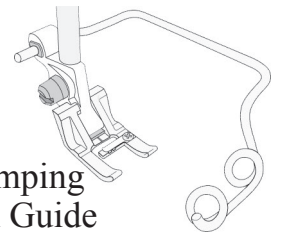

Changeable
Open Toe
Foot
page 18

Changeable
1/4" Guide
Foot
page 18

(Clear B) Edge/
Joining Foot
page 20

Edge Stitching
Foot
page 22

(Clear B) Edge
Stitching Foot
page 22

Hem Feet
page 36

Free Motion
Ruler Foot
page 27

1/4" Edge
Stitching Foot
page 23

Elastic Guide
Foot
page 24

Adjustable
Stitch-in-
Ditch Foot
page 65

Fancy
Trim
Foot
page 25

Flat Felled
Foot 9mm
page 27

Gathering
Foot
page 33

Twin Gimping
Foot with Guide
page 34

Free Motion Sewing Feet page 30

Gimping Foot page 35

10mm Hemmer page 36

Join & Fold Edging Foot page 38

Left Edge Topstitch Foot page 39

Multi-line Decorative Foot page 41

Clear Open Toe Foot page 42

Open Toe Foot page 42