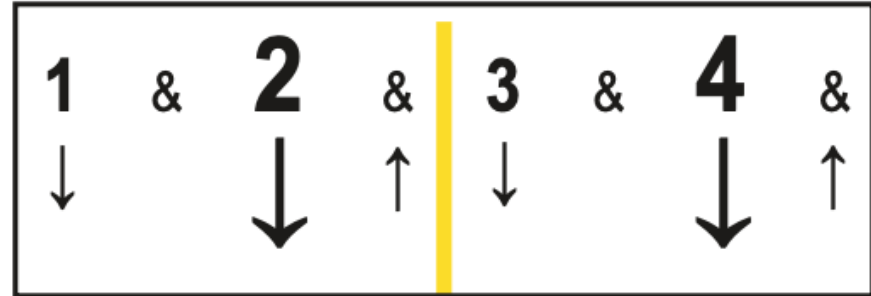

L.A. International Ukulele Festival 2024 Song

Version 9-19-24

To the tune of Hank Williams' JAMBALAYA

Parody created by the *GetStartedPlayingUkulele* students & Melanie. See our 3-page "Song Sheet" (Dated 9-17-24) for the words with chords.

Play this 4-count strum pattern one time for each chord picture.