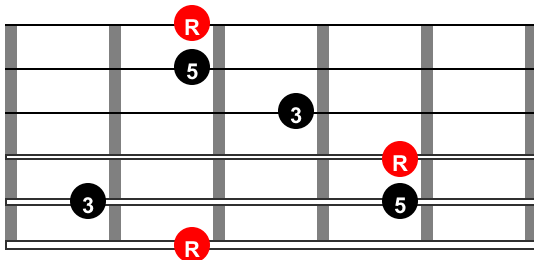

Major and Minor Arpeggio Shapes Labeled by Scale Degree

Major Triad
Root Strings 5,2 (C Shape)

Minor Triad
Root Strings 5,2 (C Shape)

Major Triad
Root Strings 5,3 (A Shape)

Minor Triad
Root Strings 5,3 (A Shape)

Major Triad
Root Strings 6,3,1 (G Shape)

Minor Triad
Root Strings 6,3,1 (G Shape)

Major Triad
Root Strings 6,4,1 (E Shape)

Minor Triad
Root Strings 6,4,1 (E Shape)

Major Triad
Root Strings 4,2 (D Shape)

Minor Triad
Root Strings 4,2 (D Shape)