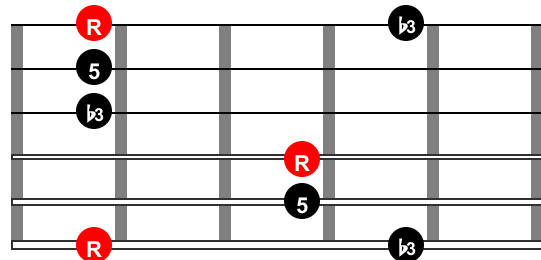

Major and Minor Arpeggio Shapes Labeled by Scale Degree

Major Triad
Root Strings 5,2 (C Shape)

Minor Triad
Root Strings 5,2 (C Shape)

Major Triad
Root Strings 5,3 (A Shape)

Minor Triad
Root Strings 5,3 (A Shape)

Major Triad
Root Strings 6,3,1 (G Shape)

Minor Triad
Root Strings 6,3,1 (G Shape)

Major Triad
Root Strings 6,4,1 (E Shape)

Minor Triad
Root Strings 6,4,1 (E Shape)

Major Triad
Root Strings 4,2 (D Shape)

Minor Triad
Root Strings 4,2 (D Shape)