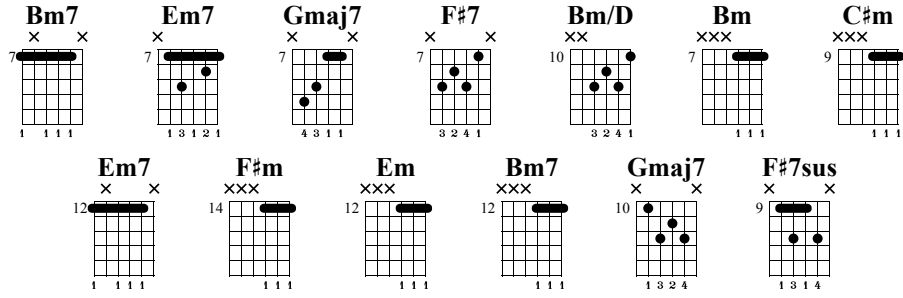

The Thrill Is Gone

Standard tuning

♩ = 90

Bm7

el.guit.

Measures 1-4: Bm7

Em7

Bm7