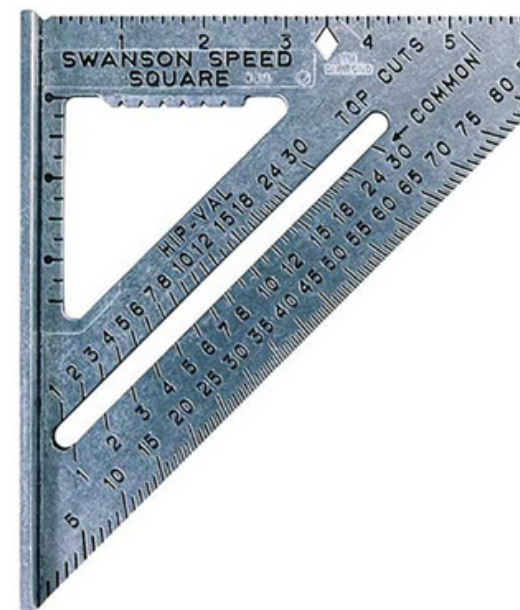

# TOOLS AND PARTS

TABLE SAW

CIRCULAR SAW

MITRE SAW

1/2" WASHER HEAD  
SCREWS (QUICK SCREWS)

MEASURING TAPE

DRILL DRIVER AND  
IMPACT DRIVER

SPEED SQUARE