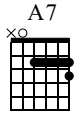

A Shuffle

Beginner Blues - Rhythm Guitar

Corey Congilio

A 01:17

1 2 3

mf

TAB

3	2	3
2	1	3
2	0	2
0	0	0

B 02:32

4 5 6 7

TAB

3-3	3-3	3-3	3-3	3-3	3-3	3-3	3-3
2-2	2-2	2-2	2-2	2-2	2-2	2-2	2-2
2-2	2-2	2-2	2-2	2-2	2-2	2-2	2-2
0-0	0-0	0-0	0-0	0-0	0-0	0-0	0-0

8 9 10 11

TAB

2-2	2-2	2-2	2-2	3-3	3-3	3-3	3-3
1-1	1-1	1-1	1-1	2-2	2-2	2-2	2-2
2-2	2-2	2-2	2-2	2-2	2-2	2-2	2-2
0-0	0-0	0-0	0-0	0-0	0-0	0-0	0-0

12 13 14 15

TAB

0-0	0-0	2-2	2-2	3-3	3-3	0-0	0-0
3-3	3-3	1-1	1-1	2-2	2-2	3-3	3-3
1-1	1-1	2-2	2-2	2-2	2-2	1-1	1-1
2-2	2-2	0-0	0-0	2-2	2-2	2-2	2-2
0-0	0-0			0-0	0-0	0-0	0-0