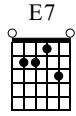

A Shuffle

Beginner Blues - Rhythm Guitar

Corey Congilio

A 01:17

1 2 3

mf

TAB

3	2	3
2	1	3
2	0	2
0	0	0

B 02:32

4 5 6 7

TAB

3-3	3-3	3-3	3-3	3-3	3-3	3-3	3-3
2-2	2-2	2-2	2-2	2-2	2-2	2-2	2-2
2-2	2-2	2-2	2-2	2-2	2-2	2-2	2-2
0-0	0-0	0-0	0-0	0-0	0-0	0-0	0-0

8 9 10 11

TAB

2-2	2-2	2-2	2-2	3-3	3-3	3-3	3-3
1-1	1-1	1-1	1-1	2-2	2-2	2-2	2-2
2-2	2-2	2-2	2-2	2-2	2-2	2-2	2-2
0-0	0-0	0-0	0-0	0-0	0-0	0-0	0-0

12 13 14 15

TAB

0-0	0-0	2-2	2-2	3-3	3-3	0-0	0-0
3-3	3-3	1-1	1-1	2-2	2-2	3-3	3-3
1-1	1-1	2-2	2-2	2-2	2-2	1-1	1-1
2-2	2-2	0-0	0-0	2-2	2-2	2-2	2-2
0-0	0-0			0-0	0-0	0-0	0-0