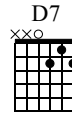

A Shuffle

Beginner Blues - Rhythm Guitar

Corey Congilio

A 01:17

1 2 3

mf

TAB

3	2	3
2	1	3
2	0	2
0	0	0

B 02:32

4 5 6 7

TAB

3-3	3-3	3-3	3-3	3-3	3-3	3-3	3-3
2-2	2-2	2-2	2-2	2-2	2-2	2-2	2-2
2-2	2-2	2-2	2-2	2-2	2-2	2-2	2-2
0-0	0-0	0-0	0-0	0-0	0-0	0-0	0-0

8 9 10 11

TAB

2-2	2-2	2-2	2-2	3-3	3-3	3-3	3-3
1-1	1-1	1-1	1-1	2-2	2-2	2-2	2-2
2-2	2-2	2-2	2-2	2-2	2-2	2-2	2-2
0-0	0-0	0-0	0-0	0-0	0-0	0-0	0-0