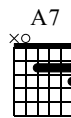

A Shuffle

Beginner Blues - Rhythm Guitar

Corey Congilio

A 01:17

1 2 3

mf

TAB

3	2	3
2	1	3
2	0	2
0	0	0

B 02:32

4 5 6 7

TAB

3-3	3-3	3-3	3-3	3-3	3-3	3-3	3-3
2-2	2-2	2-2	2-2	2-2	2-2	2-2	2-2
2-2	2-2	2-2	2-2	2-2	2-2	2-2	2-2
0-0	0-0	0-0	0-0	0-0	0-0	0-0	0-0

8 9 10 11

TAB

2-2	2-2	2-2	2-2	3-3	3-3	3-3	3-3
1-1	1-1	1-1	1-1	2-2	2-2	2-2	2-2
2-2	2-2	2-2	2-2	2-2	2-2	2-2	2-2
0-0	0-0	0-0	0-0	0-0	0-0	0-0	0-0