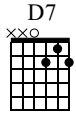

A Shuffle

Beginner Blues - Rhythm Guitar

Corey Congilio

A 01:17

1 2 3

mf

TAB

3	2	3
2	1	3
2	0	2
0	0	0

B 02:32

4 5 6 7

TAB

3-3	3-3	3-3	3-3	3-3	3-3	3-3	3-3
2-2	2-2	2-2	2-2	2-2	2-2	2-2	2-2
2-2	2-2	2-2	2-2	2-2	2-2	2-2	2-2
0-0	0-0	0-0	0-0	0-0	0-0	0-0	0-0

8 9 10 11

TAB

2-2	2-2	2-2	2-2	3-3	3-3	3-3	3-3
1-1	1-1	1-1	1-1	2-2	2-2	2-2	2-2
2-2	2-2	2-2	2-2	2-2	2-2	2-2	2-2
0-0	0-0	0-0	0-0	0-0	0-0	0-0	0-0

12 13 14 15

TAB

0-0	0-0	2-2	2-2	3-3	3-3	0-0	0-0
3-3	3-3	1-1	1-1	2-2	2-2	3-3	3-3
1-1	1-1	2-2	2-2	2-2	2-2	1-1	1-1
2-2	2-2	0-0	0-0	2-2	2-2	2-2	2-2
0-0	0-0			0-0	0-0	0-0	0-0