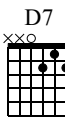

A Shuffle

Beginner Blues - Rhythm Guitar

Corey Congilio

A 01:17

1 2 3

mf

TAB

3	2	3
2	1	3
2	0	2
0	0	0

B 02:32

4 5 6 7

TAB

3-3	3-3	3-3	3-3	3-3	3-3	3-3	3-3
2-2	2-2	2-2	2-2	2-2	2-2	2-2	2-2
2-2	2-2	2-2	2-2	2-2	2-2	2-2	2-2
0-0	0-0	0-0	0-0	0-0	0-0	0-0	0-0

8 9 10 11

TAB

2-2	2-2	2-2	2-2	3-3	3-3	3-3	3-3
1-1	1-1	1-1	1-1	2-2	2-2	2-2	2-2
2-2	2-2	2-2	2-2	2-2	2-2	2-2	2-2
0-0	0-0	0-0	0-0	0-0	0-0	0-0	0-0