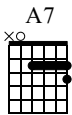

A Shuffle

Beginner Blues - Rhythm Guitar

Corey Congilio

A 01:17

1 2 3

mf

TAB

3	2	3
2	1	3
2	0	2
0	0	0

B 02:32

4 5 6 7

TAB

3-3	3-3	3-3	3-3	3-3	3-3	3-3	3-3
2-2	2-2	2-2	2-2	2-2	2-2	2-2	2-2
2-2	2-2	2-2	2-2	2-2	2-2	2-2	2-2
0-0	0-0	0-0	0-0	0-0	0-0	0-0	0-0

8 9 10 11

TAB

2-2	2-2	2-2	2-2	3-3	3-3	3-3	3-3
1-1	1-1	1-1	1-1	2-2	2-2	2-2	2-2
2-2	2-2	2-2	2-2	2-2	2-2	2-2	2-2
0-0	0-0	0-0	0-0	0-0	0-0	0-0	0-0