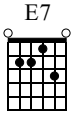

A Shuffle

Beginner Blues - Rhythm Guitar

Corey Congilio

A 01:17

1 2 3

mf

TAB

3	2	3
2	1	3
2	0	2
0	0	0

B 02:32

4 5 6 7

TAB

3-3	3-3	3-3	3-3	3-3	3-3	3-3	3-3
2-2	2-2	2-2	2-2	2-2	2-2	2-2	2-2
2-2	2-2	2-2	2-2	2-2	2-2	2-2	2-2
0-0	0-0	0-0	0-0	0-0	0-0	0-0	0-0

8 9 10 11

TAB

2-2	2-2	2-2	2-2	3-3	3-3	3-3	3-3
1-1	1-1	1-1	1-1	2-2	2-2	2-2	2-2
2-2	2-2	2-2	2-2	2-2	2-2	2-2	2-2
0-0	0-0	0-0	0-0	0-0	0-0	0-0	0-0

12 13 14 15

TAB

0-0	0-0	2-2	2-2	3-3	3-3	0-0	0-0
3-3	3-3	1-1	1-1	2-2	2-2	3-3	3-3
1-1	1-1	2-2	2-2	2-2	2-2	1-1	1-1
2-2	2-2	0-0	0-0	2-2	2-2	2-2	2-2
0-0	0-0			0-0	0-0	0-0	0-0