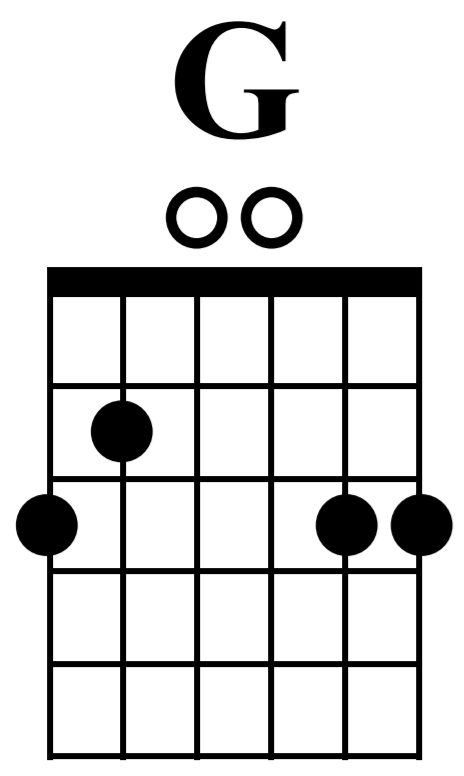

Knocking on Mamas Door nr.2 PA

10 Legendary Chord Progressions

Bobby Tillan

1

2

TAB

3

4

TAB

Musical notation for measures 5 and 6. Measure 5 features a G major chord (002233) with a treble clef and a '5' above the staff. Measure 6 features a D major chord (xx0232) with a treble clef and a '6' above the staff. The TAB below shows the fretting patterns for each measure, with arrows indicating the direction of the stroke.

Musical notation for measures 7 and 8. Measure 7 features a C major chord (x02230) with a treble clef and a '7' above the staff. Measure 8 features a C major chord (x02230) with a treble clef and an '8' above the staff. The TAB below shows the fretting patterns for each measure, with arrows indicating the direction of the stroke.