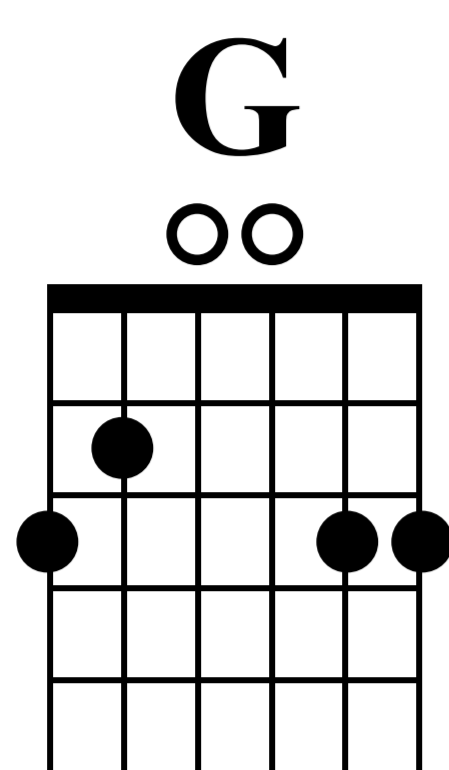

Knocking on Mamas Door nr.2 PA

10 Legendary Chord Progressions

Bobby Tillan

1

2

TAB

3

4

TAB

Musical notation for measures 5 and 6. Measure 5 features a G major chord (002233) with a treble clef and a '5' above the staff. Measure 6 features a D major chord (xx0232) with a treble clef and a '6' above the staff. The TAB below shows the fretting patterns for each measure, with arrows indicating the direction of the stroke.

Musical notation for measures 7 and 8. Measure 7 features a C major chord (x02230) with a treble clef and a '7' above the staff. Measure 8 features a C major chord (x02230) with a treble clef and an '8' above the staff. The TAB below shows the fretting patterns for each measure, with arrows indicating the direction of the stroke.