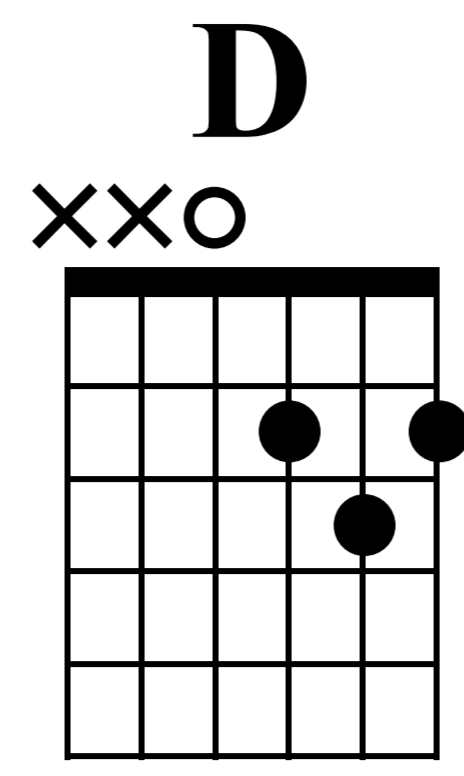

Knocking on Mamas Door nr.2 PA

10 Legendary Chord Progressions

Bobby Tillan

1

2

TAB

3

4

TAB

Musical notation for measures 5 and 6. Measure 5 features a G major chord (002233) with a treble clef and a '5' above the staff. Measure 6 features a D major chord (xx0232) with a treble clef and a '6' above the staff. The TAB below shows the fretting patterns for each measure, with arrows indicating the direction of the stroke.

Musical notation for measures 7 and 8. Measure 7 features a C major chord (x02230) with a treble clef and a '7' above the staff. Measure 8 features a C major chord (x02230) with a treble clef and an '8' above the staff. The TAB below shows the fretting patterns for each measure, with arrows indicating the direction of the stroke.