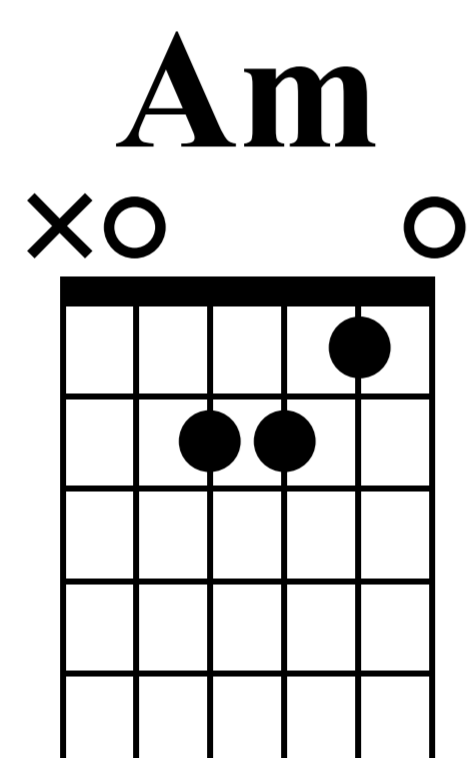

Knocking on Mamas Door nr.2 PA

10 Legendary Chord Progressions

Bobby Tillan

1

2

TAB

3

4

TAB

Musical notation for measures 5 and 6. Measure 5 features a G major chord (002233) with a treble clef and a '5' above the staff. Measure 6 features a D major chord (xx0232) with a treble clef and a '6' above the staff. The TAB below shows the fretting patterns for each measure, with arrows indicating the direction of the stroke.

Musical notation for measures 7 and 8. Measure 7 features a C major chord (x02230) with a treble clef and a '7' above the staff. Measure 8 features a C major chord (x02230) with a treble clef and an '8' above the staff. The TAB below shows the fretting patterns for each measure, with arrows indicating the direction of the stroke.