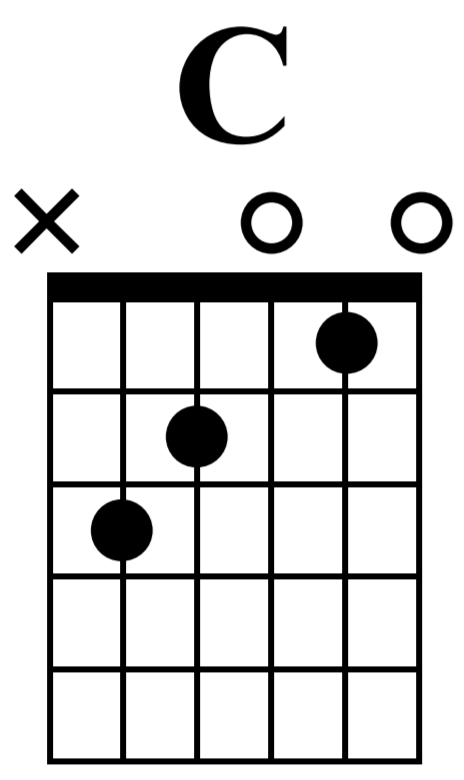

Knocking on Mamas Door nr.2 PA

10 Legendary Chord Progressions

Bobby Tillan

1

2

TAB

3

4

TAB

Musical notation for measures 5 and 6. Measure 5 features a G major chord (002233) with a treble clef and a '5' above the staff. Measure 6 features a D major chord (xx0232) with a treble clef and a '6' above the staff. The TAB below shows the fretting patterns for each measure, with arrows indicating the direction of the stroke.

Musical notation for measures 7 and 8. Measure 7 features a C major chord (x02230) with a treble clef and a '7' above the staff. Measure 8 features a C major chord (x02230) with a treble clef and an '8' above the staff. The TAB below shows the fretting patterns for each measure, with arrows indicating the direction of the stroke.