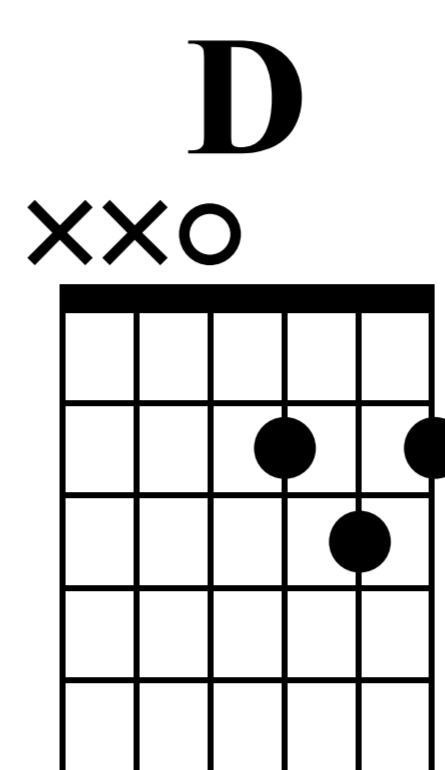

Knocking on Mamas Door nr.2 PA

10 Legendary Chord Progressions

Bobby Tillan

1

2

TAB

3

4

TAB

Musical notation for measures 5 and 6. Measure 5 features a G major chord (002233) with a treble clef and a '5' above the staff. Measure 6 features a D major chord (xx0232) with a treble clef and a '6' above the staff. The TAB below shows the fretting patterns for each measure, with arrows indicating the direction of the stroke.

Musical notation for measures 7 and 8. Measure 7 features a C major chord (x02230) with a treble clef and a '7' above the staff. Measure 8 features a C major chord (x02230) with a treble clef and an '8' above the staff. The TAB below shows the fretting patterns for each measure, with arrows indicating the direction of the stroke.