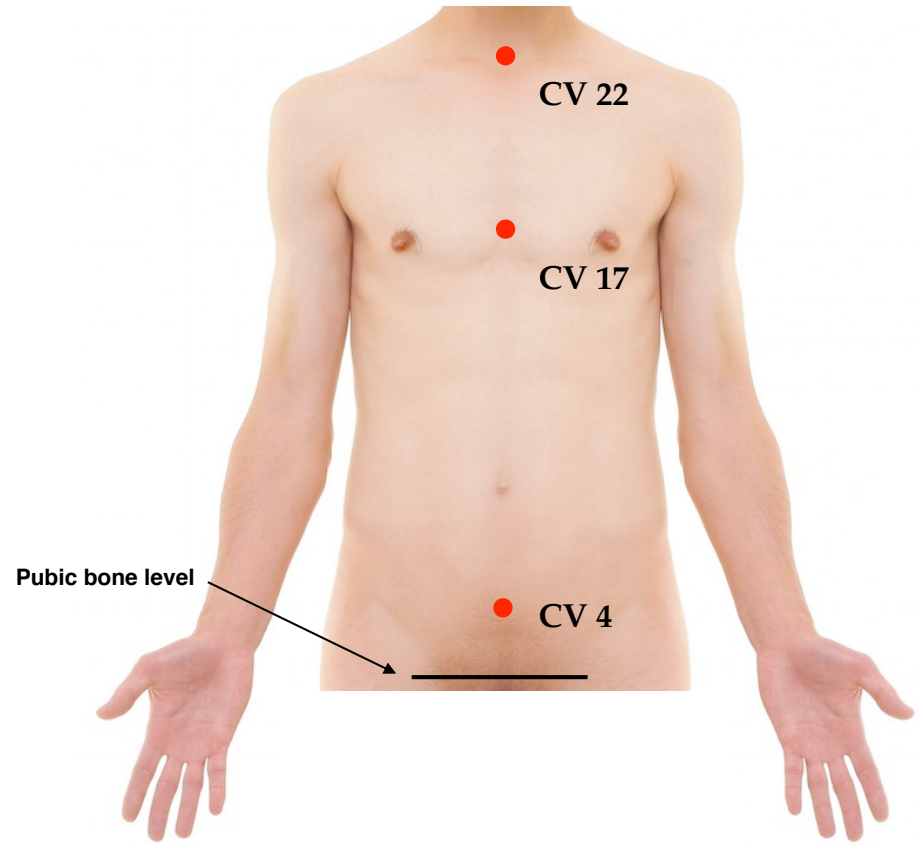

# Quantum Acupoints

## Neroli (*Citrus aurantium*)

Heart 7	Spirit Gate	Palmar side wrist crease, between Ulna's styloid process and Pisiform bone
Conception Vessel 22	Heaven's Chimney	Midline, approx. 0.5" above top of Sternum
Conception Vessel 17	Primordial Child	Midline, level with 4th Intercostal space
Conception Vessel 4	Gate of Origin	Midline, approx. 3" below Umbilicus