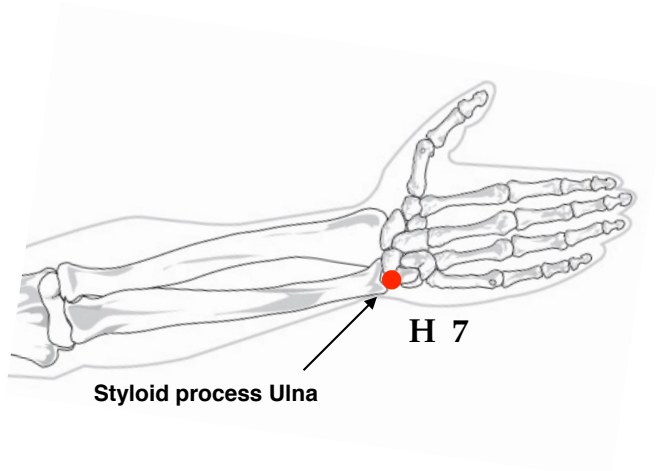

# Quantum Acupoints

## Neroli (*Citrus aurantium*)

Heart 7	Spirit Gate	Palmar side wrist crease, between Ulna's styloid process and Pisiform bone
Conception Vessel 22	Heaven's Chimney	Midline, approx. 0.5" above top of Sternum
Conception Vessel 17	Primordial Child	Midline, level with 4th Intercostal space
Conception Vessel 4	Gate of Origin	Midline, approx. 3" below Umbilicus