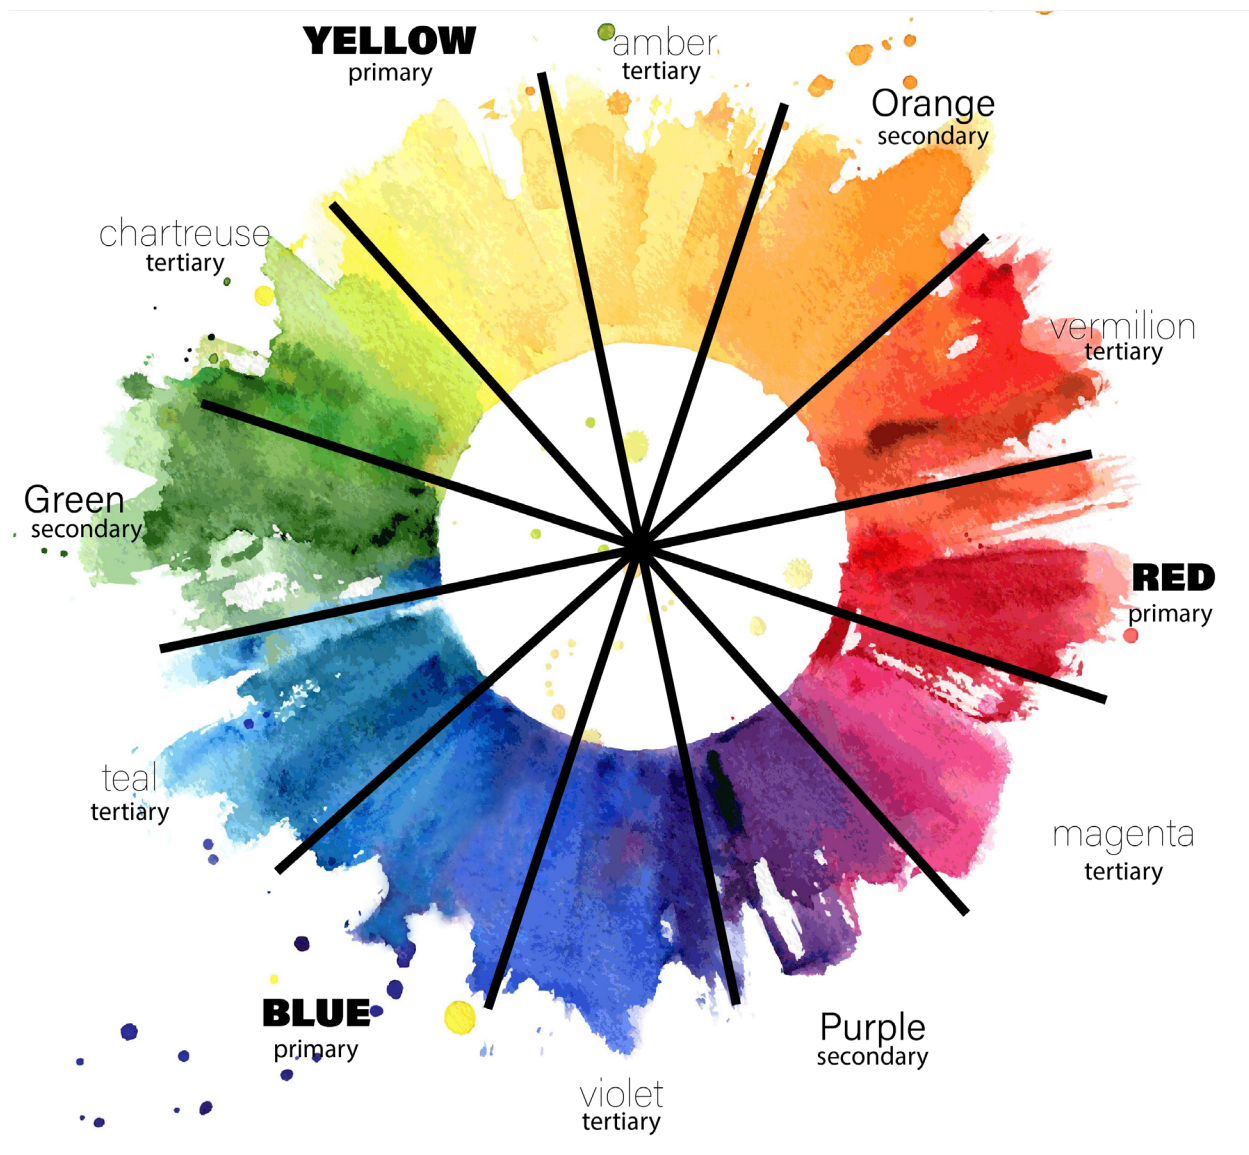

COLOR WHEEL

PRIMARY

yellow
red
blue

SECONDARY

orange
purple
green

TERTIARY

amber
vermilion
magenta
violet
teal
chartreuse