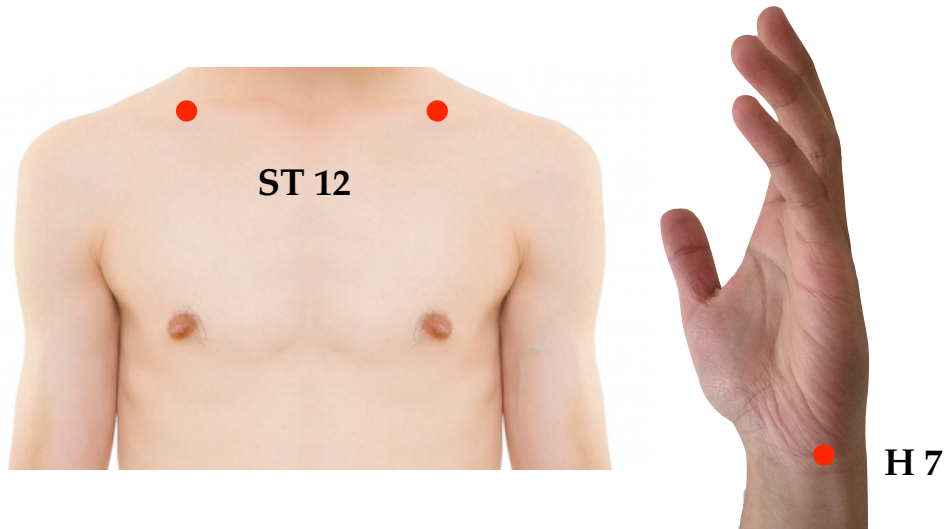

Quantum Acupoints

Pimenta Berry (*Pimenta diocia*)

EO should be diluted to 25-50% for sensitive skin of umbilicus

Stomach 12 **Empty Basin** In the hollow immediately above & behind midpoint of clavicle

Heart 7 **Spirit Gate** Palmar side wrist crease, between Ulna's styloid process and Pisiform bone

Conception Vessel 8 **Spirit Watchtower** Center of the Umbilicus (belly button)

Spleen 5 **Shang Mound** Hollow immediately anterior to lower border of inner ankle bone

Healing Oil Collective