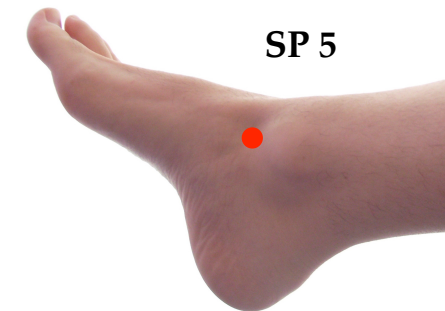

Quantum Acupoints

Pimenta Berry (*Pimenta diocia*)

EO should be diluted to 25-50% for sensitive skin of umbilicus

Stomach 12 **Empty Basin** In the hollow immediately above & behind midpoint of clavicle

Heart 7 **Spirit Gate** Palmar side wrist crease, between Ulna's styloid process and Pisiform bone

Conception Vessel 8 **Spirit Watchtower** Center of the Umbilicus (belly button)

Spleen 5 **Shang Mound** Hollow immediately anterior to lower border of inner ankle bone

Healing Oil Collective