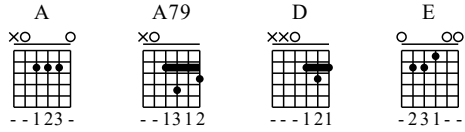

# Rock Me Baby Blues

Moderate ♩ = 92

A A79 A A79 A A79

1

P.M. --- 1 P.M. P.M. --- 1

TAB

A D

4