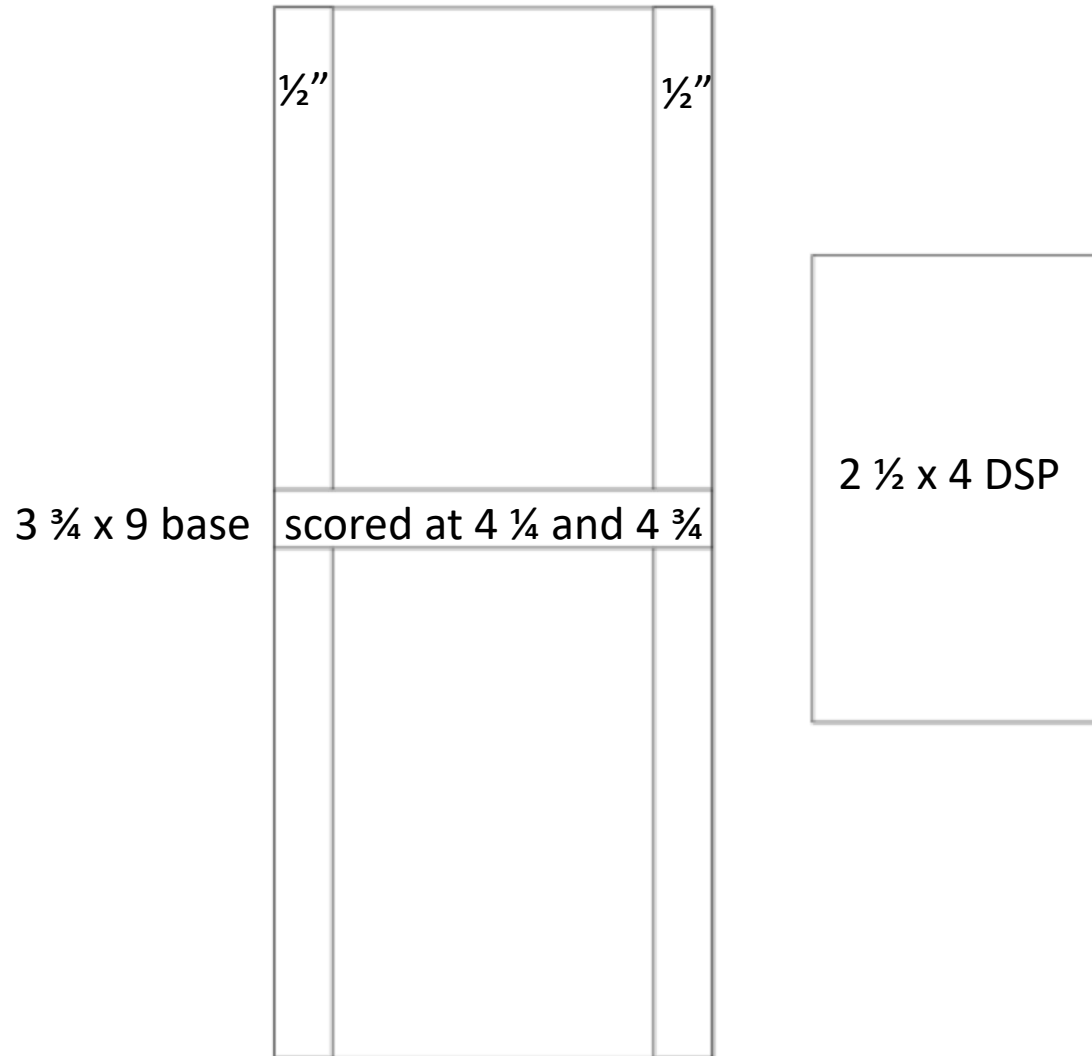

Simple Sketch: Snack Box

Simple Sketch: Basics

8 ½ x 5 ½ card base scored at 4 ¼ Cajun Craze Cardstock

Simple Sketch: Basics

8 ½ x 5 ½ card base scored at 4 ¼